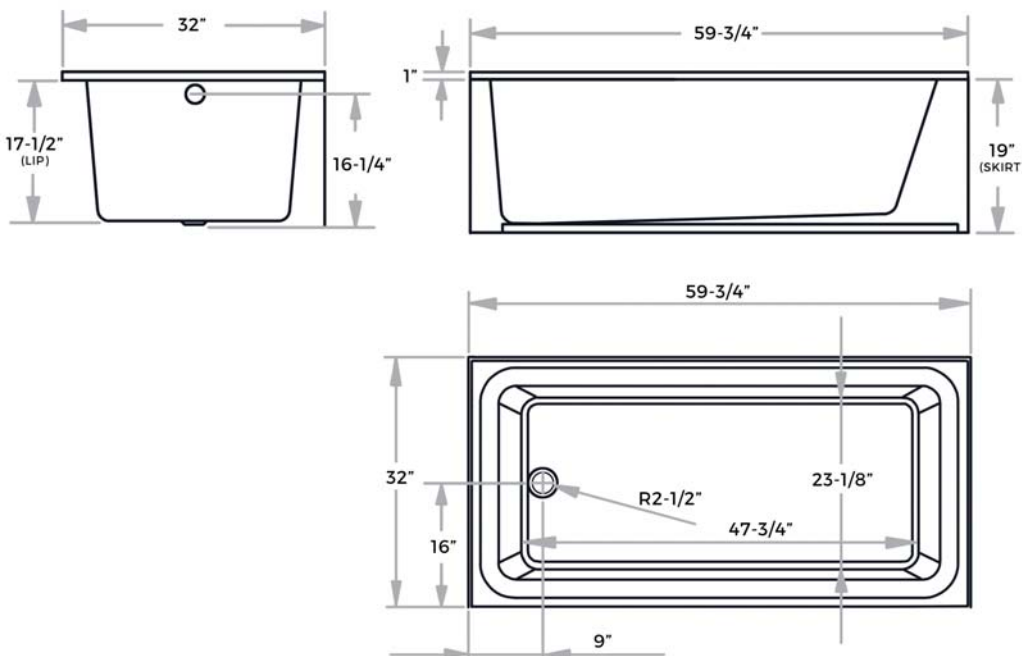

Features

- 62 gallon capacity
- Cast from high-gloss acrylic
- Reinforced fiberglass backing
- Pre-leveled self-leveling base
- Textured slip-resistant floor
- Integrated water barrier
- Integrated skirt
- Left-hand drain location
- Includes overflow drain trim kit
- Made in the USA

Codes & Standards

Specified to meet or exceed:
- IAPMO & ETL

MADE IN
 THE USA

NOTICE: MISENO TUBS ARE MADE TO ORDER. PLEASE ALLOW 2-4 WEEKS LEAD TIME.

DIMENSIONS & MEASUREMENTS

Specifications

- Overall Length: 59-3/4"
- Overall Width: 32"
- Overall Height: 19"
- Tub length: 47-3/4"
- Tub width: 23-1/8"
- Tub depth (to overflow): 16-1/4"
- Material: Cast acrylic
- Five year warranty
- Maximum capacity: 62 gallons
- Drain location: Left

Installation Notes

- All dimensions and specifications are nominal and may vary +/- 1/4". Use actual products for accuracy in critical situations.

- Tub must be supported from the tub bottom and not the tub lip or stringers. Failure to do so will void warranty.