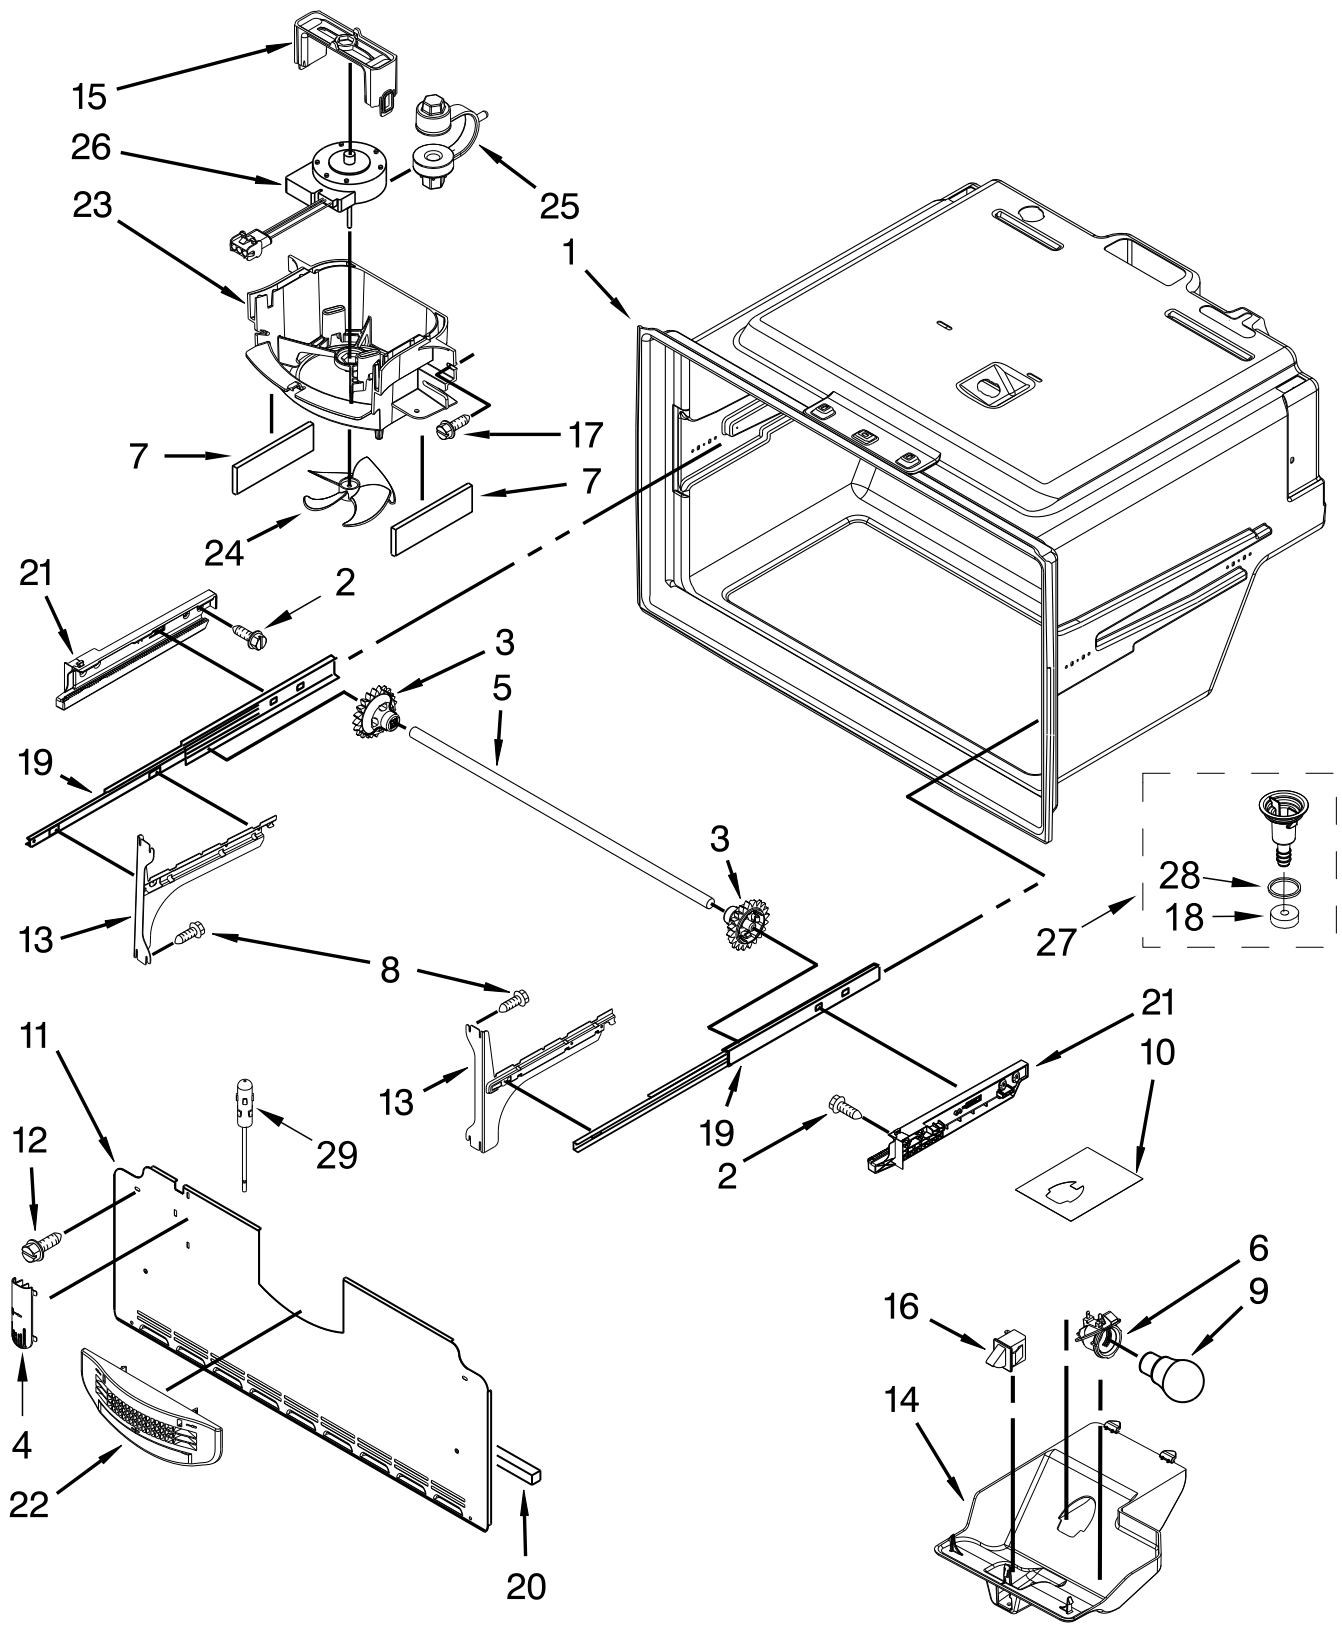

FREEZER LINER PARTS

FREEZER LINER PARTS

<u>Illus.</u> <u>No.</u>	<u>Part No.</u>	<u>Description</u>	<u>Illus.</u> <u>No.</u>	<u>Part No.</u>	<u>Description</u>	<u>Illus.</u> <u>No.</u>	<u>Part No.</u>	<u>Description</u>
1		Liner (Not A Serviceable Part)	13		Bracket, Door Slide	22	12959901	Grille, Air
2	12990501	Screw		W10330991	Left Hand	23	12951401	Shroud, Evaporator
3	12002497	Gear		W10330993	Right Hand	24	12986101	Blade, Fan
4	12815301	Cover, Thermistor	14	W10315248	Module, Light	25	12951101	Grommet, Fan Motor
5	W10802332	Shaft, Rack	15	12956601	Clip, Fan Motor	26	W10276647	Motor, Evaporator (Includes Heater Harness, Defrost Thermostat and Thermistor)
6	12570701	Socket, Light	16	12466111SP	Switch, Light	27	W10662407	Assembly, Drain Funnel
7	A3189392	Gasket, Foam	17	12990504	Screw	28	M0500703	Seal
8	12990521	Screw	18	B8381501	Gasket, Drain	29	12791417SP	Thermistor
9	W10820003	Lamp, Led	19	W10120018	Slide, Door			
10	W10277466	Foil, Housing	20	A3189396	Gasket			
11	W10308421	Cover, Evaporator	21		Adapter, Side			
12	12990511	Screw		W10284682	Left Hand			
				W10284683	Right Hand