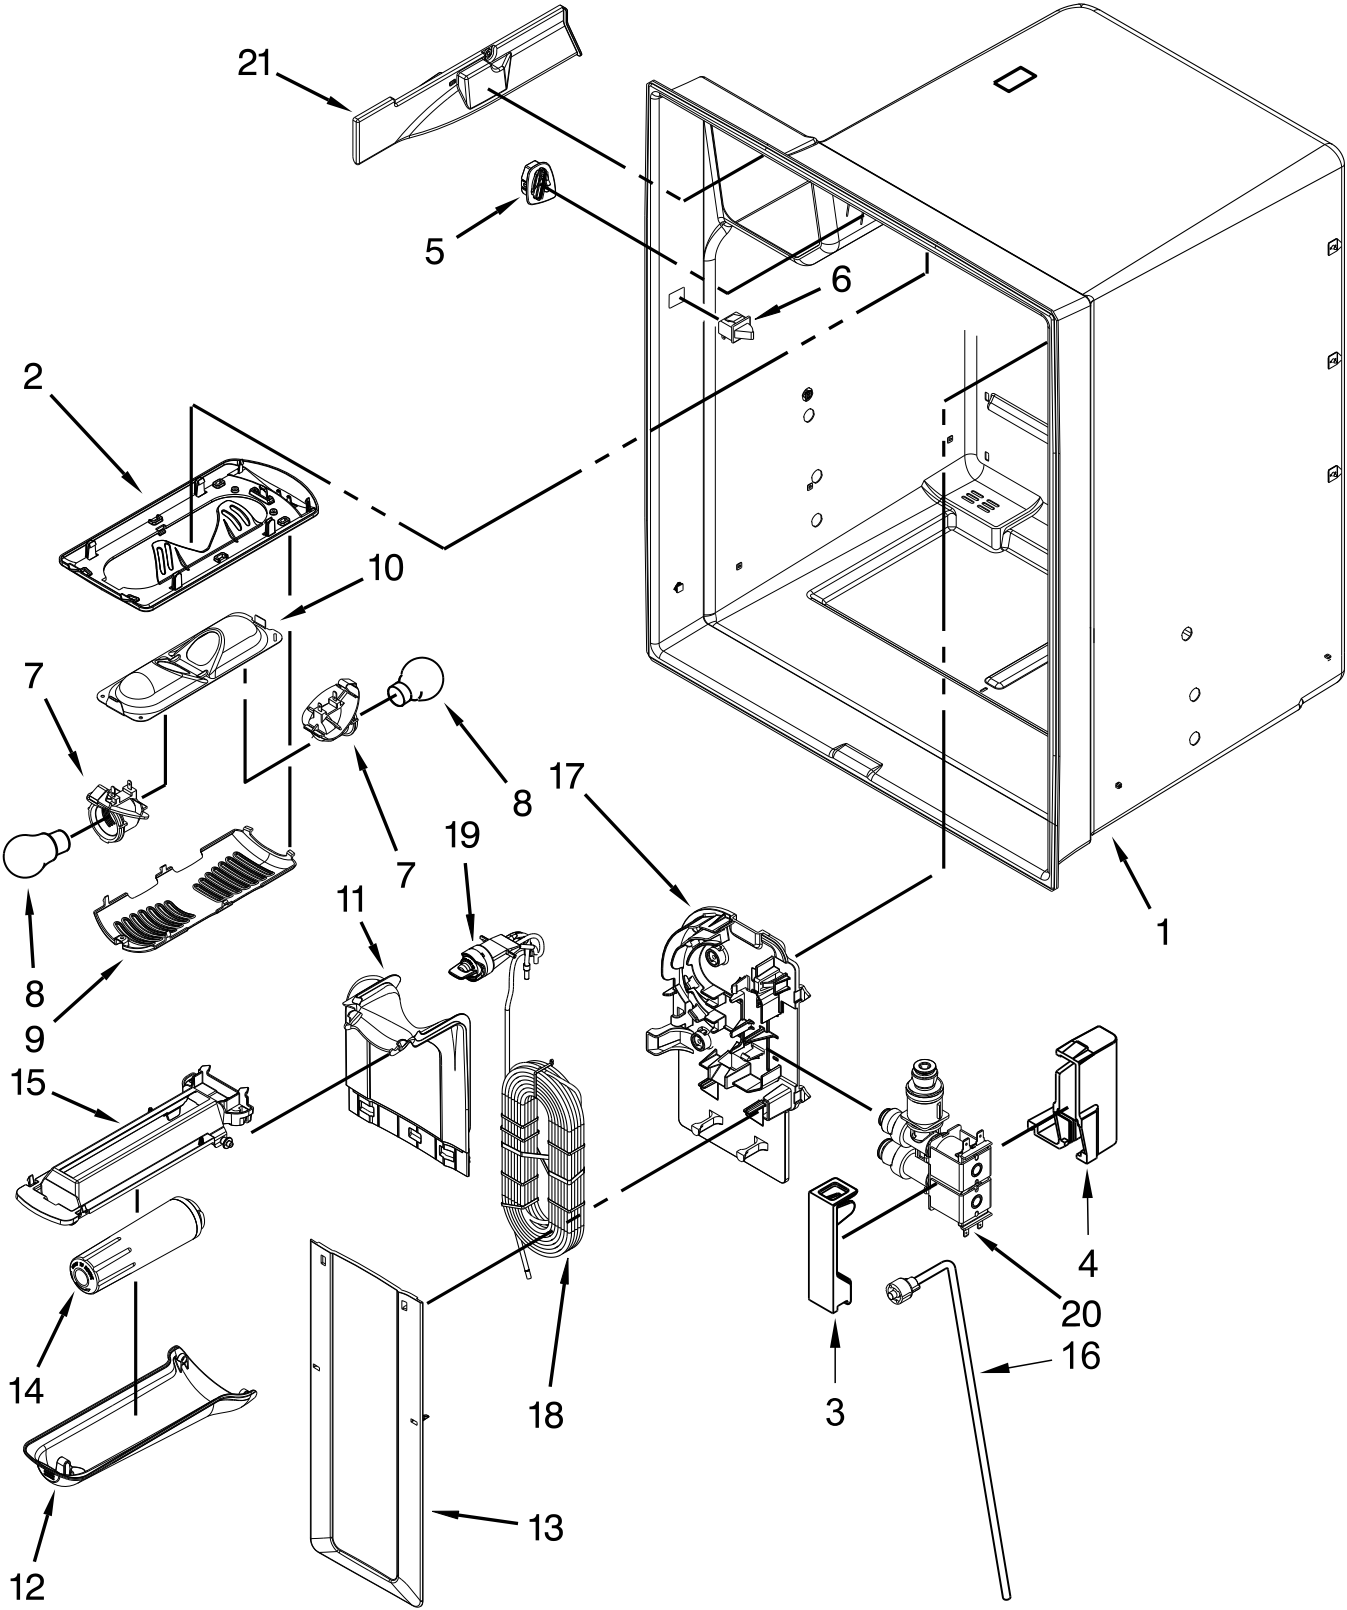

REFRIGERATOR LINER PARTS

REFRIGERATOR LINER PARTS

<u>Illus.</u> <u>No.</u>	<u>Part No.</u>	<u>Description</u>	<u>Illus.</u> <u>No.</u>	<u>Part No.</u>	<u>Description</u>	<u>Illus.</u> <u>No.</u>	<u>Part No.</u>	<u>Description</u>
1		Liner (Not A Serviceable Part)	8	W10820003	Lamp, Led	16	W10444033	Tube, Water
2	W10468891	Module, Light	9	12905902	Cover, Light	17	W10334463	Bracket, Water Tank and Valve
3	W10118194	Lid, Enclosure	10	W10443023	Housing, Light	18	W10657242	Assembly, Water Tank and Head (Includes Bypass Cartridge)
4	W10118193	Enclosure, Water Valve Connector	11	12960101	Cover, Upper Water Tank	19	12664501SP	Cartridge, Bypass
5	W10555984	Assembly, Air Grille	12	12960301	Cover, Filter	20	W10312696	Valve, Water Inlet
6	12466103	Switch, Rocker	13	12960001	Cover, Lower Water Tank	21	W10309869	Cover, Wiring
7	12570701V	Socket, Light	14	W10735404	Filter, Water			
			15	12955901	Bracket, Filter Base