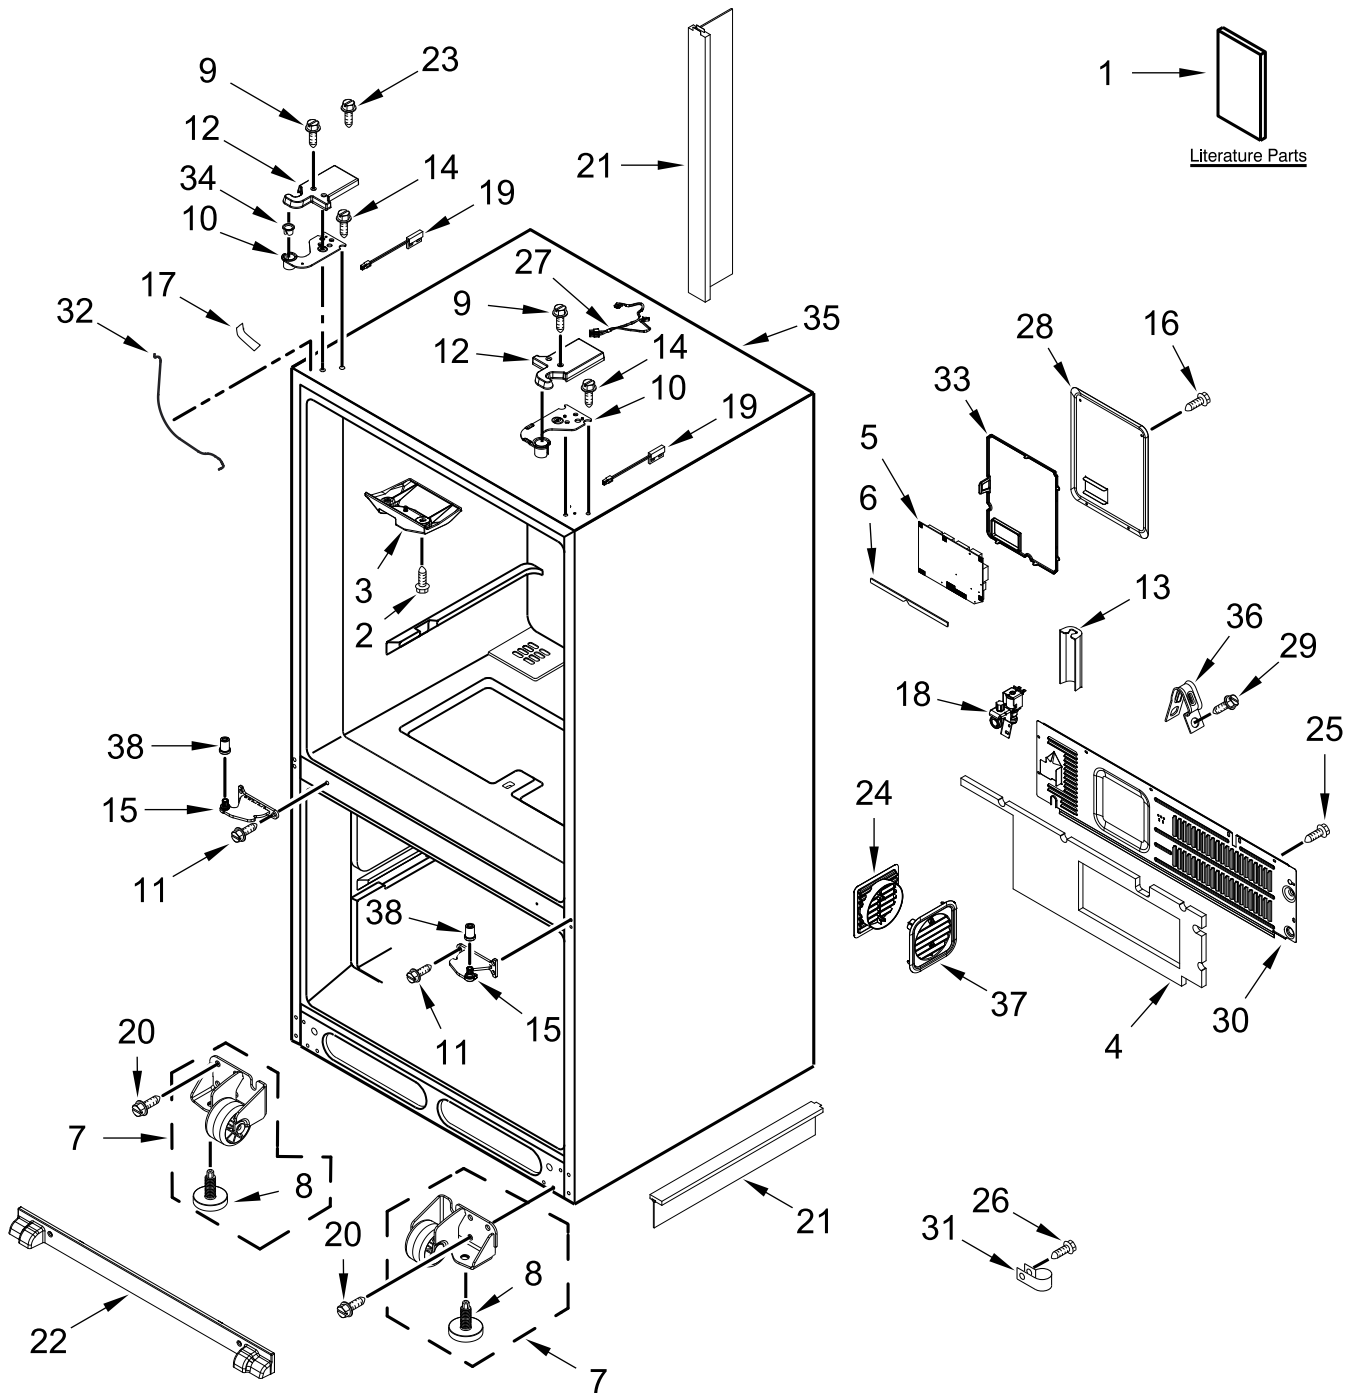

KitchenAid®

BOTTOM MOUNT FRENCH DOOR REFRIGERATOR

MODELS:

KRFC704FBS00 (Black Stainless)
KRFC704FSS00 (Stainless Steel)

CABINET PARTS

CABINET PARTS

<u>Illus. No.</u>	<u>Part No.</u>	<u>Description</u>
1		Literature Parts Tech Sheet
	W10832390	English
	W10832391	French
	W10815169	Use and Care Guide
	W10815173	Energy Guide
2	12990204	Screw
3	W10840312	Block, Pivot
4	W10838044	Pad, Sound
5	W10789113	Control, Electronic
6	W10415341	Gasket, HV Box
7		Assembly, Roller
	W10828760	Left Hand
	W10828759	Right Hand
8	W10846099	Brake, Roller
9	12990521	Screw
10		Hinge, Top
	W10845851	Left Hand
	W10845849	Right Hand
11	W10673840	Screw (Stainless)
12		Cover, Top Hinge
		Left Hand
	W10819303	Black
	W10819302	Grey
		Right Hand
	W10819301	Black
	W10819300	Grey
13	W10208592	Cover, Valve

<u>Illus. No.</u>	<u>Part No.</u>	<u>Description</u>
14	W10731474	Screw
15		Hinge, Center Left Hand
	W10691674	Black
	W10816322	Grey
		Right Hand
	W10691700	Black
	W10816323	Grey
16	12990702	Screw
17		Cover, Corner
	12587703B	Black
	W10868482	Grey
18	W10726788	Valve, Water
19	W10485964	Switch, Reed
20	W10709365	Screw
21		Divider, Air
	W10878918	Rear
	W10878920	Bottom
22		Grille, Toe
	W10821308	Black
	W10821309	Grey
23	12992601	Screw
24		Assembly, Outer Air Tunnel (Includes Gasket)
	W10835554	Black
	W10838744	Grey
25	W10141645	Screw
26	12990511	Screw
27	W10831131	Assembly, Jumper Wire

<u>Illus. No.</u>	<u>Part No.</u>	<u>Description</u>
28	W10754144	Cover, Control Box
29	W10141645	Screw
30	W10669259	Cover, Unit
31	M0108107	Clamp, Tube
32	W10853597	Tube, Icemaker Water (Includes Seal)
	W10853599	Tube, Dispenser Water (Includes Seal)
33	W10768379	Lid, HV
34	W10705239	Retainer, Door
35		Cabinet (Not a Servicable Part)
36	549193	Clamp, Power Cord
37		Assembly, Inner Air Tunnel (Includes Gasket)
	W10835557	Black
	W10838745	Grey
38	W10831587	Bushing