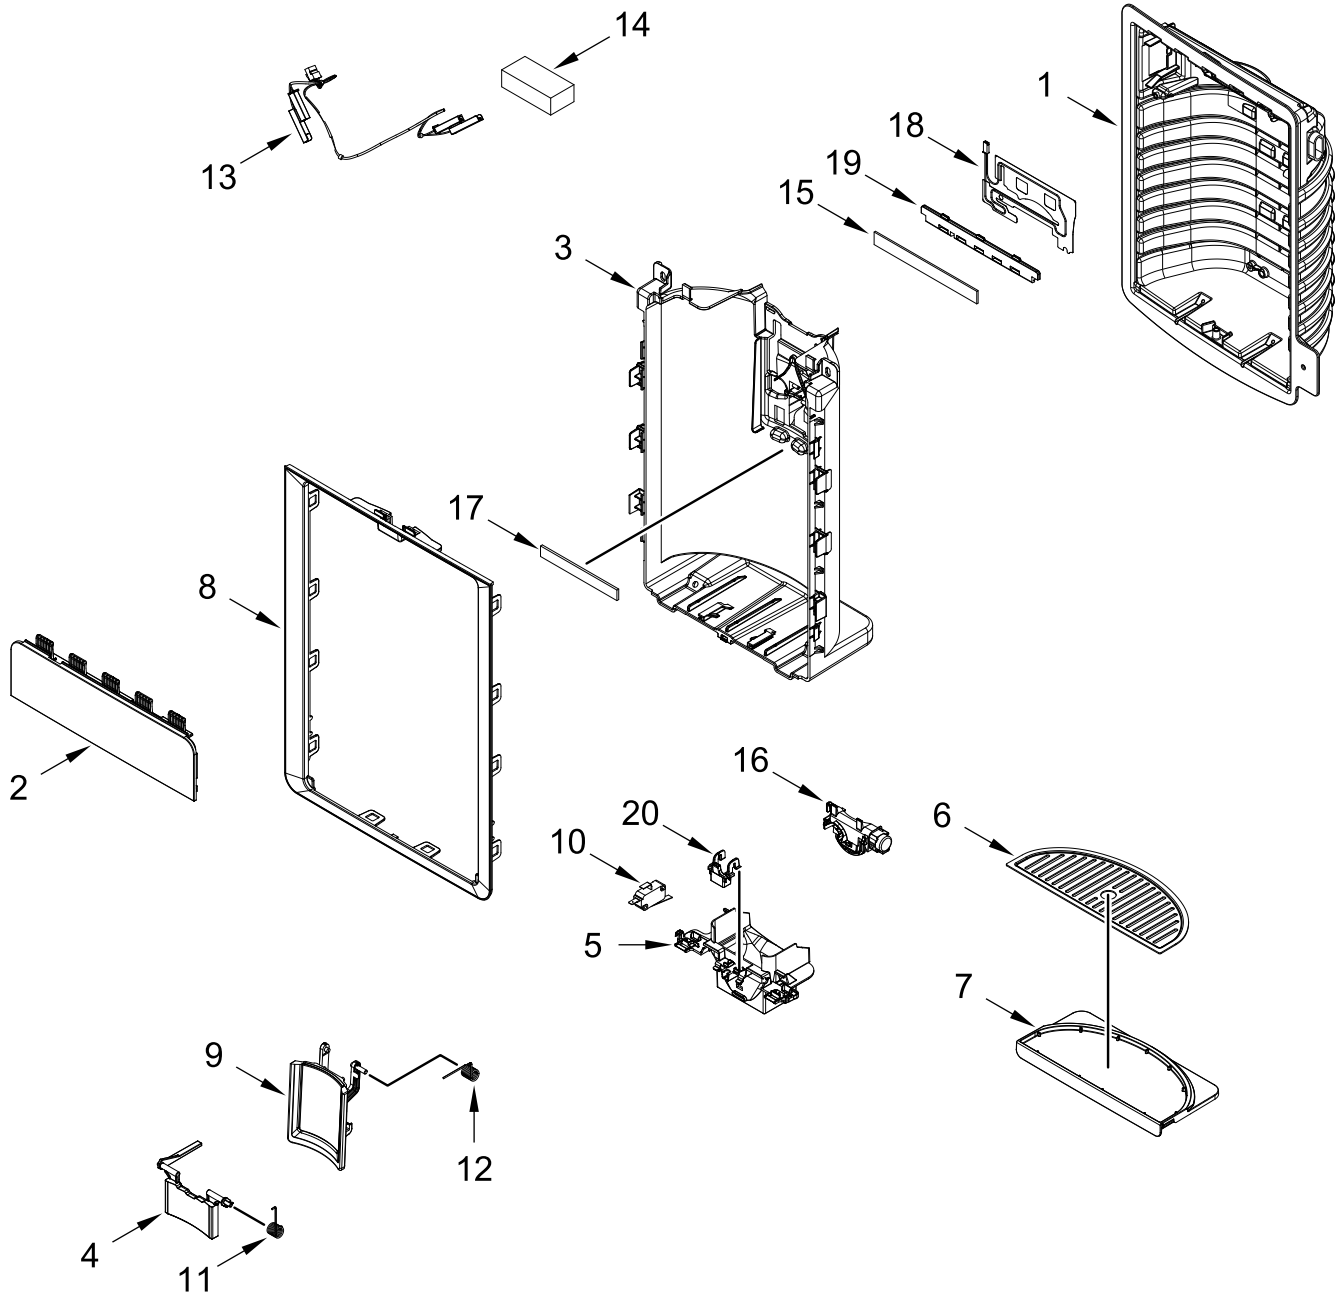

SHELF PARTS

<u>Illus.</u> <u>No.</u>	<u>Part No.</u>	<u>Description</u>	<u>Illus.</u> <u>No.</u>	<u>Part No.</u>	<u>Description</u>	<u>Illus.</u> <u>No.</u>	<u>Part No.</u>	<u>Description</u>
1	W10794291	Assembly, Pantry/Crisper Frame	10	W10794349	Pan, Pantry	18	W10758550	Assembly, Light
2	W10696184	Ring, Handle	11	W10794568	Assembly, Platter Shelf	19	W10666373	Screw
3	W10794370	Housing, Filter	12		Glide, Platter	20	W10826105	Assembly, Produce Preserver
4	W10794356	Door, Filter		W10843722	Left Hand	21	W10818078	Pan, Under Shelf
5	2223877	Latch, Push		W10814862	Right Hand	22	W10794571	Glass, Platter
6	W10793467	Assembly, 15" Full Shelf	13	W10663641	Spacer, Handle	23	W10840918	Flange, Side Support
7	W10793520	Assembly, 12" Full Shelf	14	W10804533	Glass, Crisper Cover	24	W10840920	Knob, Side Support
8	W10794646	Assembly, Tuck Shelf	15		Glide, Crisper	25	W10795580	Assembly, Herb Storage (Includes Lid and Gasket)
9		Assembly, Block		W10816001	Left Hand			
	W10817922	Front Left/Back Right		W10814857	Right Hand			
	W10817921	Front Right/Back Left	16	W10794346	Handle			
			17	W10794330	Assembly, Crisper Pan			

DISPENSER FRONT PARTS