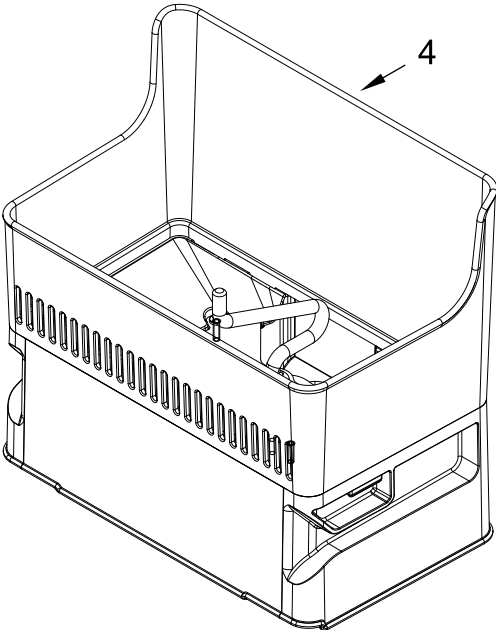

ICEMAKER AND ICE CONTAINER PARTS

ICEMAKER AND ICE CONTAINER PARTS

<u>Illus.</u> <u>No.</u>	<u>Part No.</u>	<u>Description</u>
1	W10272364	Screw
2	W10793257	Plate, Ice Chute
3	W10291905	Gasket

<u>Illus.</u> <u>No.</u>	<u>Part No.</u>	<u>Description</u>
4	W10903434	Assembly, Ice Container
5	W10678163	Shaft, Motor
6	W10215646	Motor, Dispenser

<u>Illus.</u> <u>No.</u>	<u>Part No.</u>	<u>Description</u>
7	8281163	Screw (Stainless)
8	W10888882	Assembly, Icemaker