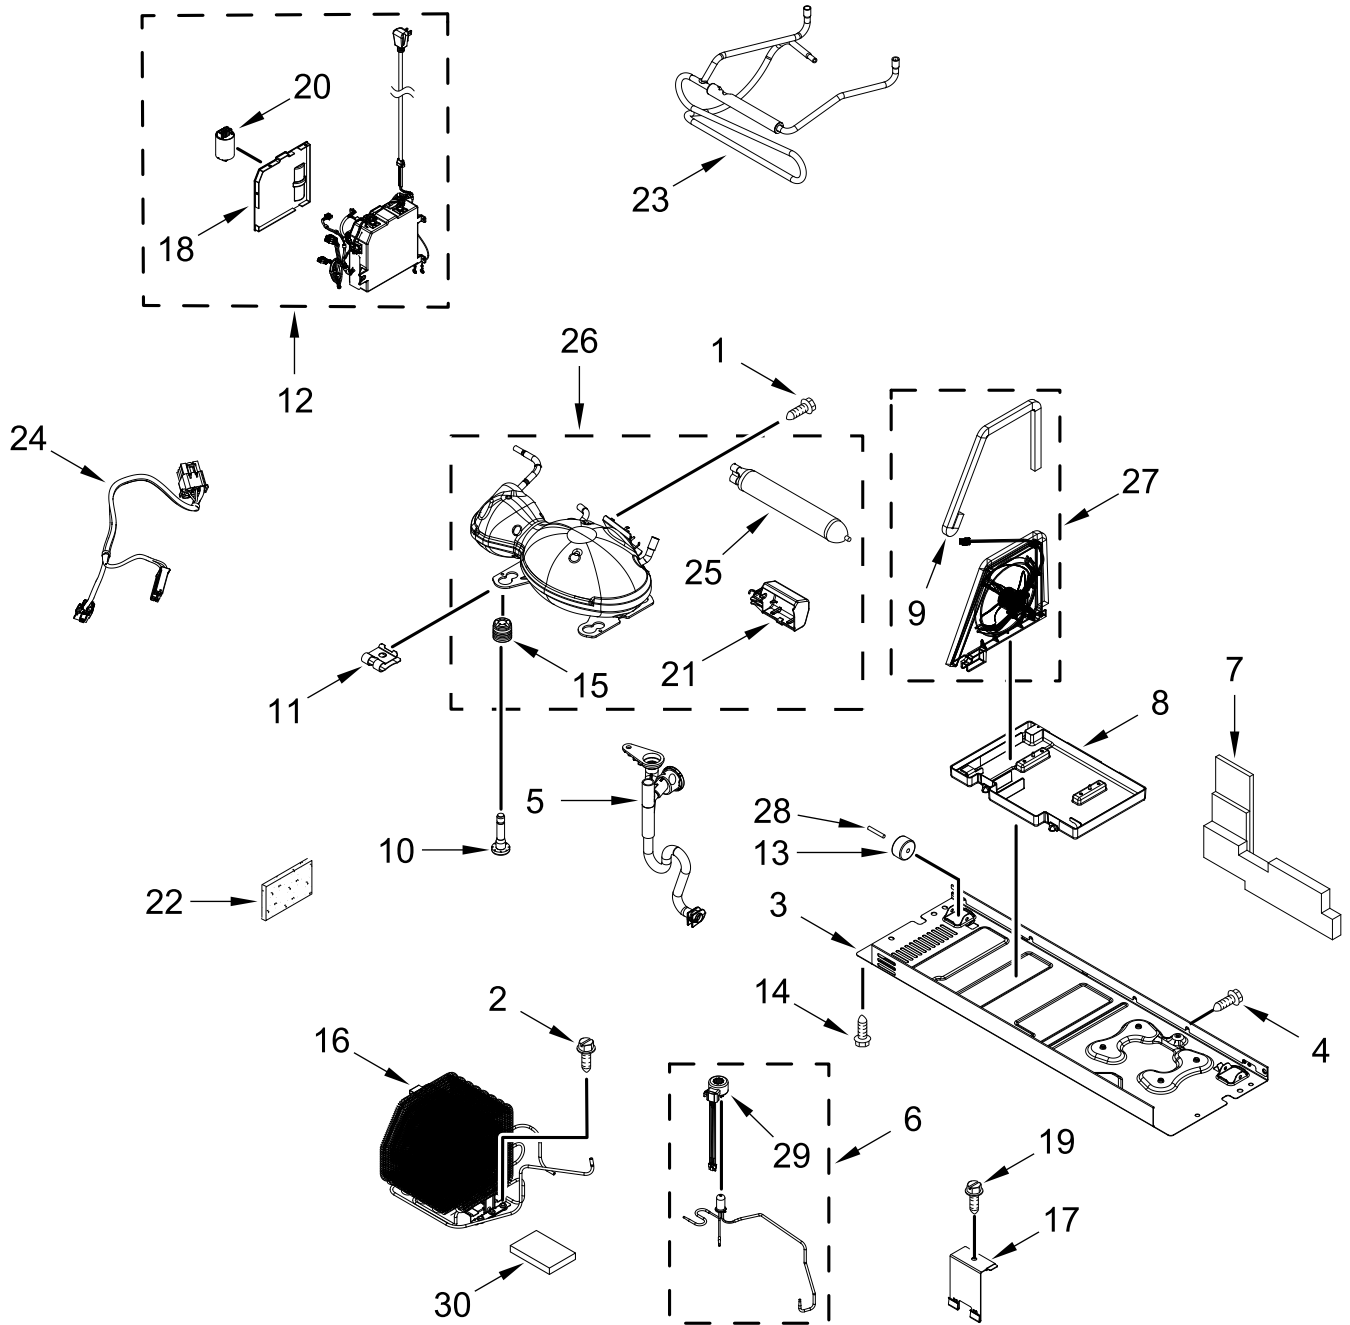

UNIT PARTS

UNIT PARTS

<u>Illus. No.</u>	<u>Part No.</u>	<u>Description</u>
1	W10141625	Screw
2	W10820084	Screw
3	W10658357	Baseplate
4	12990511	Screw
5	W10860180	Assembly, Drain Extension
6	W10674646	Assembly, 3 Way Valve
7	W10838081	Pad, Sound
8	W10877573	Tray, Evaporator
9	W10683708	Gasket, Condenser Fan
10	W10697007	Bolt
11	W10697017	Clip, Retaining
12	W10789117	Assembly, Orion Box (Includes Wiring Harness for Compressor and Power Cord)
13	W10774846	Roller
14	12992101	Screw

<u>Illus. No.</u>	<u>Part No.</u>	<u>Description</u>
15	W10836504	Grommet, Compressor
16	W10658301	Condenser
17	W10391376	Bracket, Valve
18	W10767831	Cover, Housing
19	W10141645	Screw
20	W10792503	Filter, EMI
21	W10701009	Cover, Terminal
22	2169104	Sealer, Insulation
23	W10666068	Assembly, Suction Tube
24	W10655759	Harness, Unit (Condenser Fan)
25	4387019	Drier (Service Drier Without Dye)
26	W11025999	Compressor (Includes Orion Box Assembly)
27	W10883082	Assembly, Condenser Fan
28	12477202	Axle, Roller

<u>Illus. No.</u>	<u>Part No.</u>	<u>Description</u>
29	W10709318	Coil, 3 Way Valve
30	W10884826	Grommet, Condenser
Following Parts Not Illustrated		
	978025	Valve, Access
	978026	Valve, Access
	978027	Valve, Access
	978028	Valve, Access
	978029	Valve, Access
	978030	Valve, Access
	876764	Valve, Access
		REFRIGERANT CHARGE
		4.65 oz. (R134A)