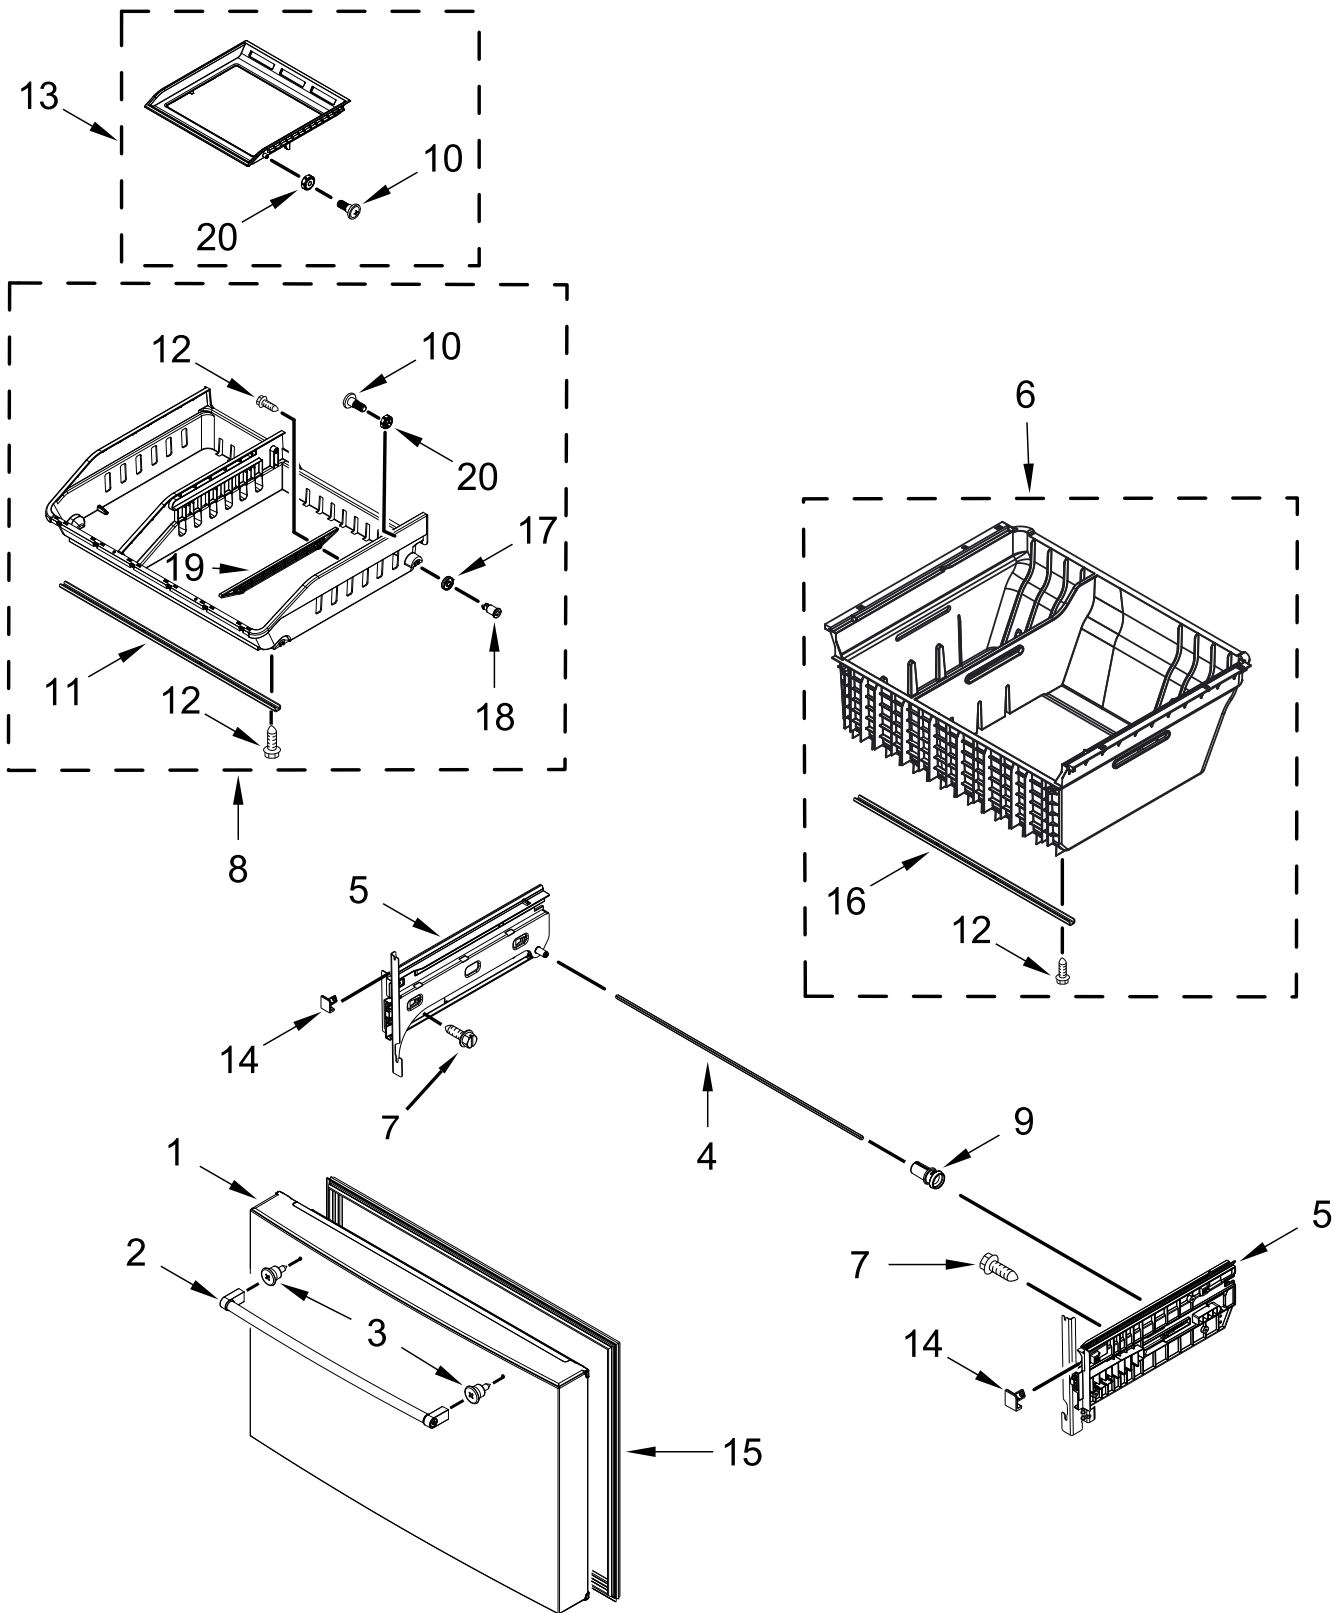

FREEZER DOOR PARTS

FREEZER DOOR PARTS

<u>Illus.</u> <u>No.</u>	<u>Part No.</u>	<u>Description</u>	<u>Illus.</u> <u>No.</u>	<u>Part No.</u>	<u>Description</u>	<u>Illus.</u> <u>No.</u>	<u>Part No.</u>	<u>Description</u>
1		Door, Freezer (Includes Door Gasket)	7	12990518	Screw	15		Gasket, Door
	W10798129	Black	8	W10795832	Assembly, Top Pan		W10884296	Black
	W10832272	Stainless	9	W10277361	Collar, Gear		W10897938	Grey
2		Handle, Door	10	12991401	Screw	16	W10697812	Bar, Support
	W10798381	Stainless	11	W10469177	Support, Pan	17	W10874022	Roller
3	W10460893	Screw	12	489443	Screw (Stainless)	18	W10839803	Axle, Roller
4	W10851956	Shaft, Rack	13	W10795835	Assembly, Upper Half Pan	19	W10830659	Rail, Guard
5		Assembly, Bracket	14		Stop, Pan	20	W10837296	Roller
	W10795843	Left Hand		W10795820	Left Hand			
	W10795847	Right Hand		W10795822	Right Hand			
6	W10795851	Assembly, Bottom Pan