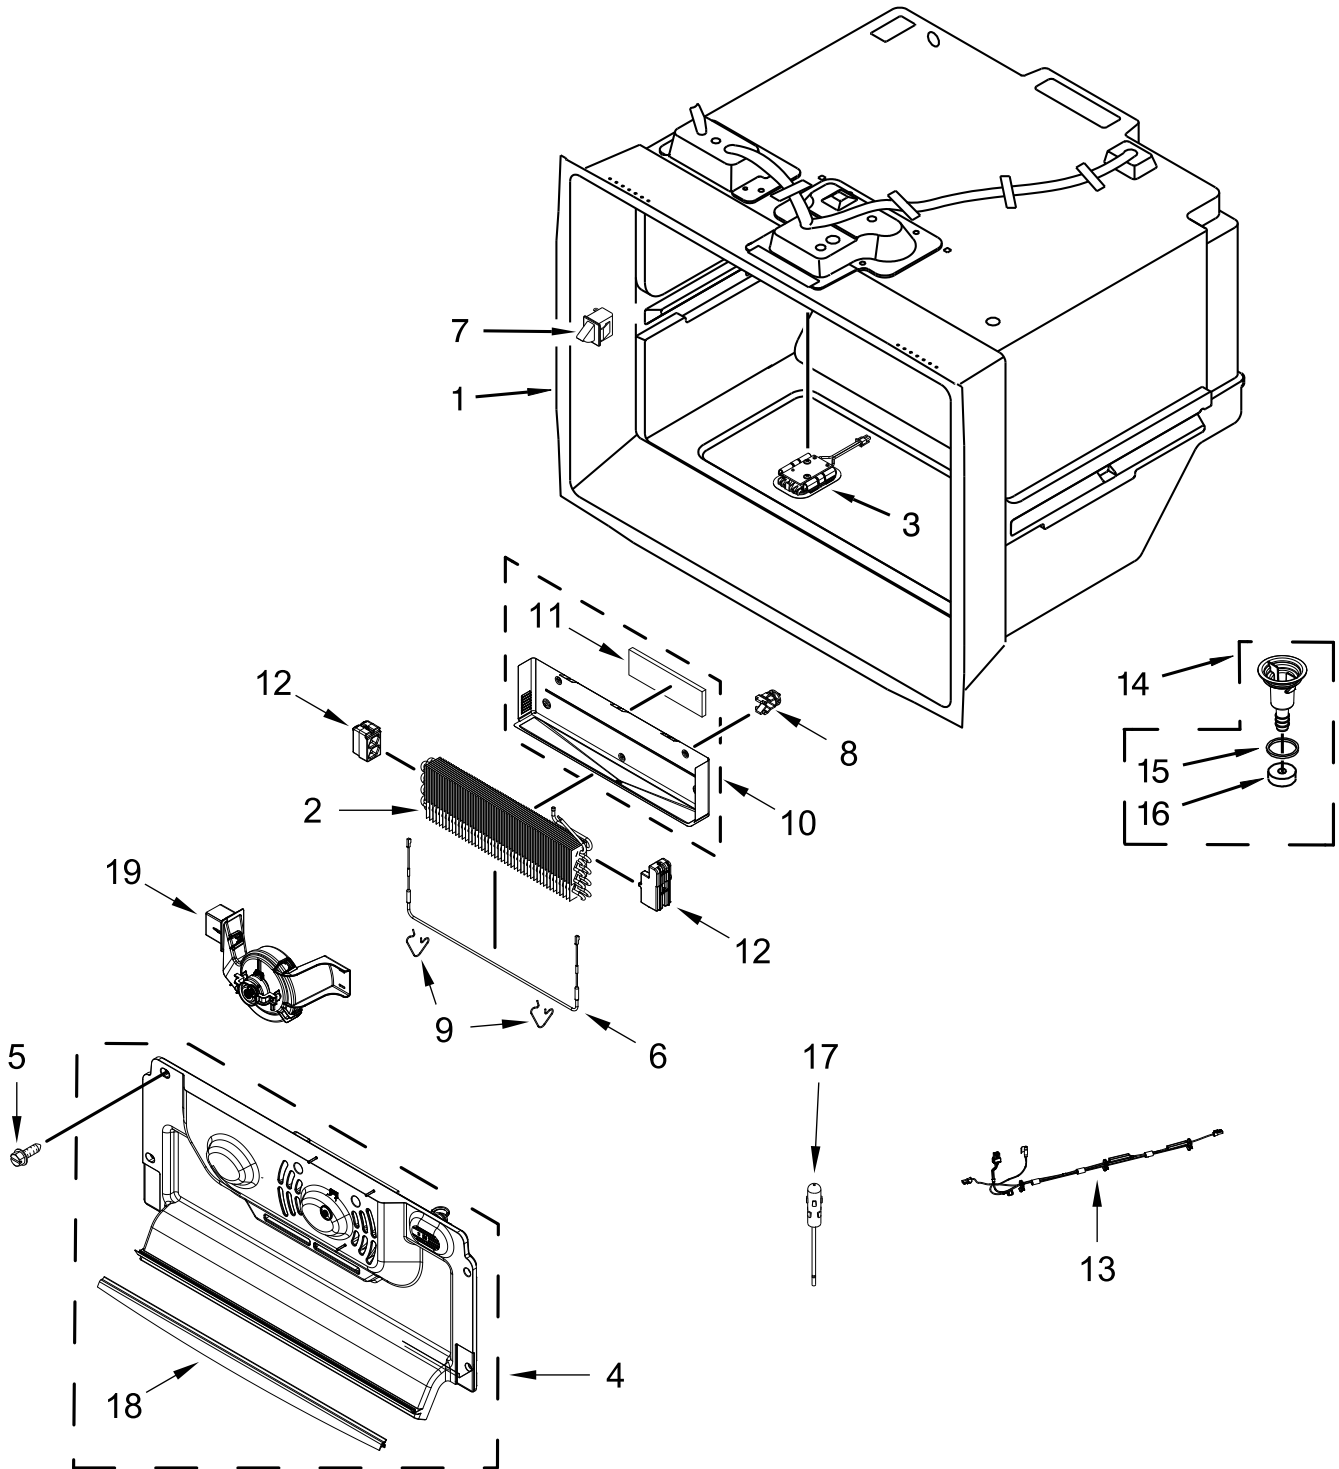

FREEZER LINER PARTS

FREEZER LINER PARTS

<u>Illus.</u> <u>No.</u>	<u>Part No.</u>	<u>Description</u>	<u>Illus.</u> <u>No.</u>	<u>Part No.</u>	<u>Description</u>	<u>Illus.</u> <u>No.</u>	<u>Part No.</u>	<u>Description</u>
1		Liner (Not A Serviceable Part)	8	10623002	Clip, Evaporator	15	M0500703	Seal
2	W10683669	Assembly, Evaporator	9	W10683507	Clip, Defrost Heater	16	B8381501	Gasket, Drain
3	W10660728	Assembly, LED Light Module	10	W10886209	Assembly, Heat Shield	17	W10280385	Thermistor
4	W10815704	Assembly, Evaporator Cover (Includes Fan Motor and Wire Assembly)	11	W10683540	Gasket, Drip Tray Rear	18	W10770923	Seal, Crisp Front
5	12990511	Screw	12		Dam, Air	19	W10685479	Assembly, Icebox Fan
6	W10882092	Heater, Defrost		W10668201	Left Hand			
7	W10565415	Switch, Light		W10668198	Right Hand			
			13	W10655745	Assembly, Evaporator Heater Wire			
			14	W10503218	Assembly, Drain Funnel