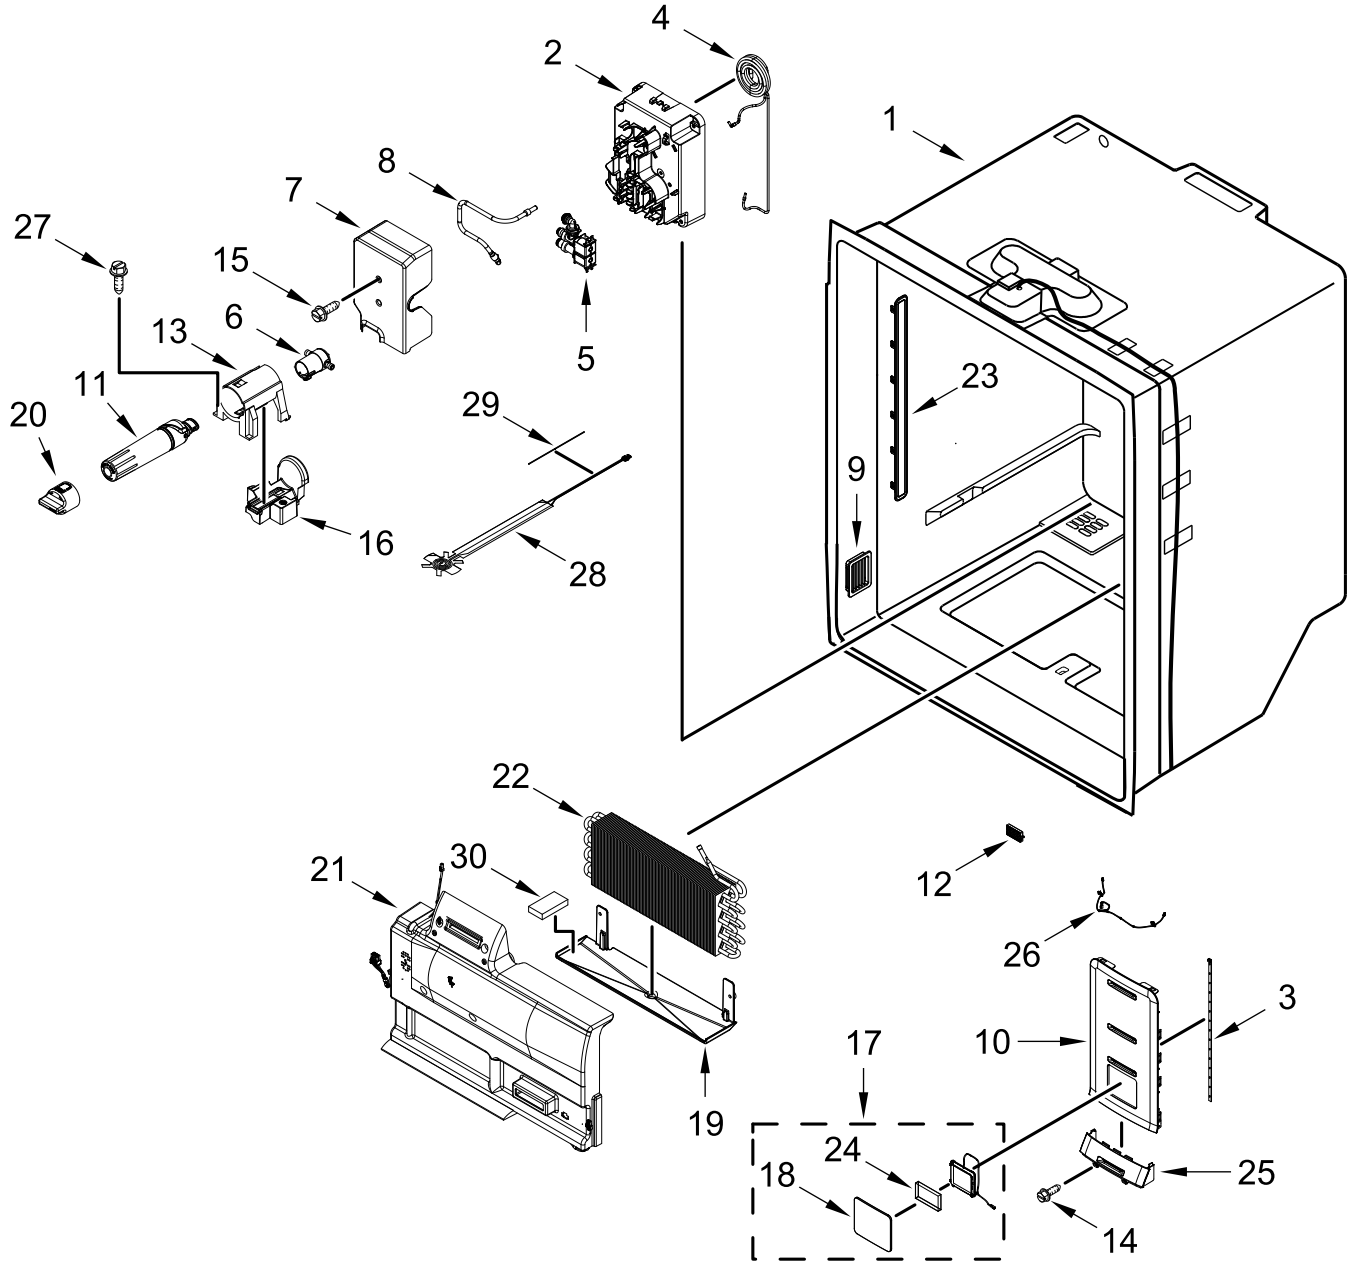

REFRIGERATOR LINER PARTS

REFRIGERATOR LINER PARTS

<u>Illus.</u> <u>No.</u>	<u>Part No.</u>	<u>Description</u>	<u>Illus.</u> <u>No.</u>	<u>Part No.</u>	<u>Description</u>	<u>Illus.</u> <u>No.</u>	<u>Part No.</u>	<u>Description</u>
1		Liner (Not A Serviceable Part)	11	W10680605	Filter, Water	22	W10635994	Assembly, Evaporator
2	W10708473	Housing, Water Tank	12	W10315189	Filter, Air	23	W10887931	Strip, LED
3	W10786645	Strip, LED	13	W10708474	Bracket, Filter	24	W10831305	Filter, Air
4	W10878020	Reservoir, Water (Also Order Wire Tie Part W10838005 Qty 2)	14	W10119266	Screw	25	W10815960	Base, Tower Cover
5	W10853040	Valve, Dual Water	15	12990518	Screw	26	W10848895	Harness, Air Tower Jumper
6	W10906054	Housing, Water Filter	16	W10839501	Insulation, Under Filter	27	12990501	Screw
7	W10900011	Cover, Water Valve	17	W10817432	Assembly, Air Filter	28	W10877761	Heater, Filter
8	W10789102	Tube, Water Filter	18	W10856502	Cover, Air Filter	29	W10901792	Gasket, Sealing
9	W10815965	Cover, Cooling Duct	19	W10673133	Bracket, Evaporator Drain	30	W10818463	Gasket, Evaporator Air Dam
10	W10815966	Cover, Tower	20	W10813883	Cap, Filter			FOLLOWING PARTS NOT ILLUSTRATED
			21	W10815735	Assembly, Evaporator Cover (Includes Fan Motor, Wire Assembly and Thermistor)	W10871610		Assembly, Valve Wire