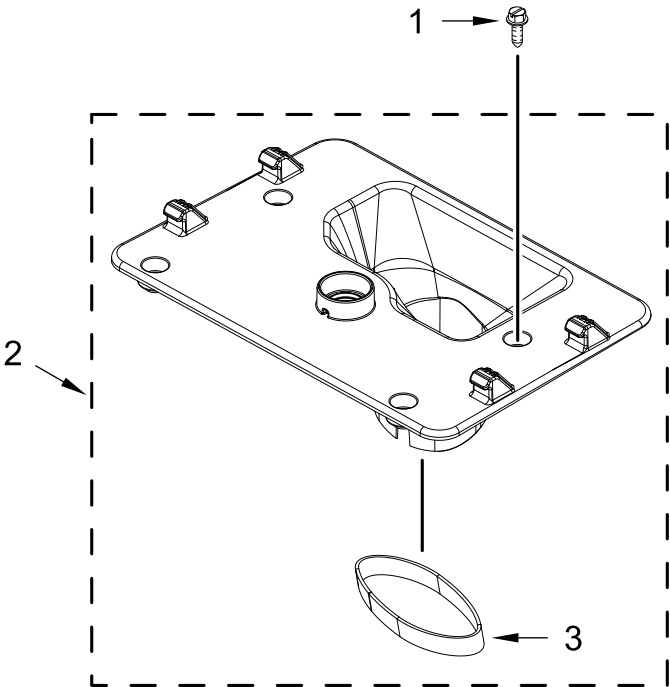

ICEMAKER AND ICE CONTAINER PARTS

ICEMAKER AND ICE CONTAINER PARTS

<u>Illus.</u> <u>No.</u>	<u>Part No.</u>	<u>Description</u>
1	W10272364	Screw
2	W10793257	Plate, Ice Chute
3	W10291905	Gasket

<u>Illus.</u> <u>No.</u>	<u>Part No.</u>	<u>Description</u>
4	W10903434	Assembly, Ice Container
5	W10678163	Shaft, Motor
6	W10215646	Motor, Dispenser

<u>Illus.</u> <u>No.</u>	<u>Part No.</u>	<u>Description</u>
7	8281163	Screw (Stainless)
8	W10888882	Assembly, Icemaker