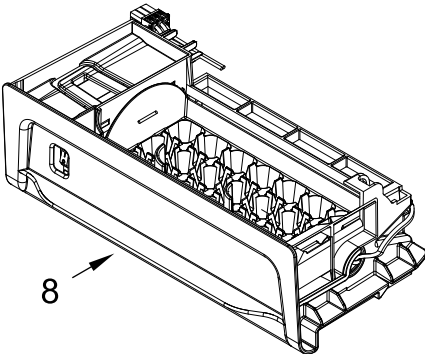

ICEMAKER AND ICE CONTAINER PARTS

ICEMAKER AND ICE CONTAINER PARTS

<u>Illus.</u> <u>No.</u>	<u>Part No.</u>	<u>Description</u>
1	W10272364	Screw
2	W10793257	Plate, Ice Chute
3	W10291905	Gasket

<u>Illus.</u> <u>No.</u>	<u>Part No.</u>	<u>Description</u>
4	W10903434	Assembly, Ice Container
5	W10678163	Shaft, Motor
6	W10215646	Motor, Dispenser

<u>Illus.</u> <u>No.</u>	<u>Part No.</u>	<u>Description</u>
7	8281163	Screw (Stainless)
8	W10888882	Assembly, Icemaker