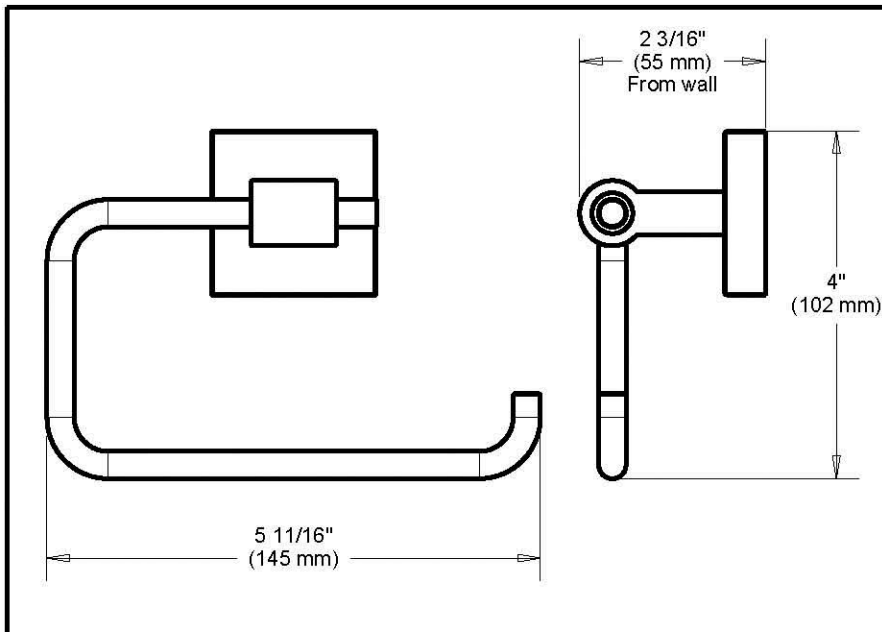

ACCESSORIES

- Maxted™ Bath Collection
- Toilet Paper Holder

Submitted Model No.: _____

Specific Features: _____

STANDARD SPECIFICATIONS:

- Wood blocking is preferable behind all wall surfaces. If wood blocking is not available, the following fasteners are suggested: Tile/Masonry-Plastic or lead Anchors Plaster/drywall-Toggle bolts.
- Mounting hardware and mounting template included with product.