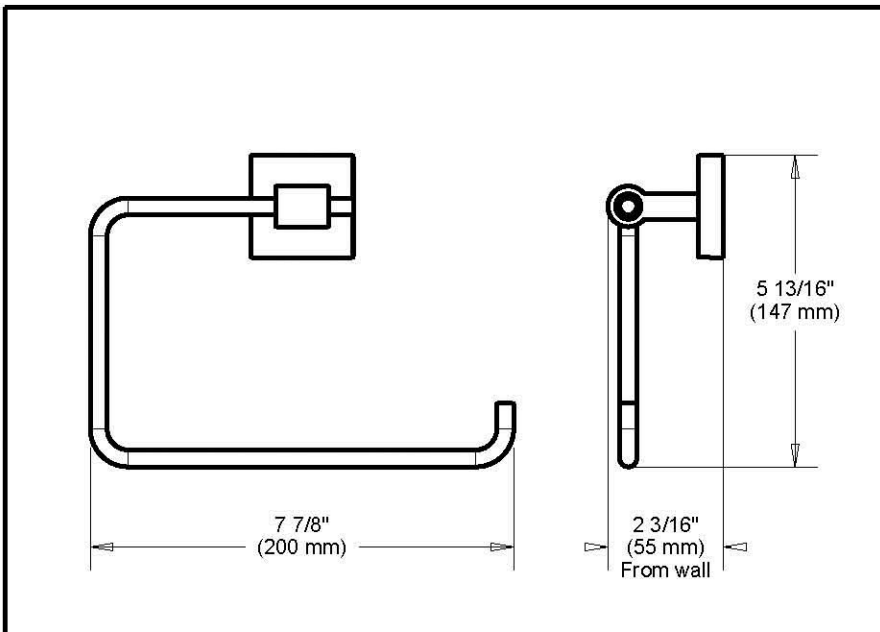

ACCESSORIES

- Maxted™ Bath Collection
- Towel Ring

Submitted Model No.: _____

Specific Features: _____

STANDARD SPECIFICATIONS:

- Wood blocking is preferable behind all wall surfaces. If wood blocking is not available, the following fasteners are suggested: Tile/Masonry-Plastic or lead Anchors Plaster/drywall-Toggle bolts.
- Mounting hardware and mounting template included with product.