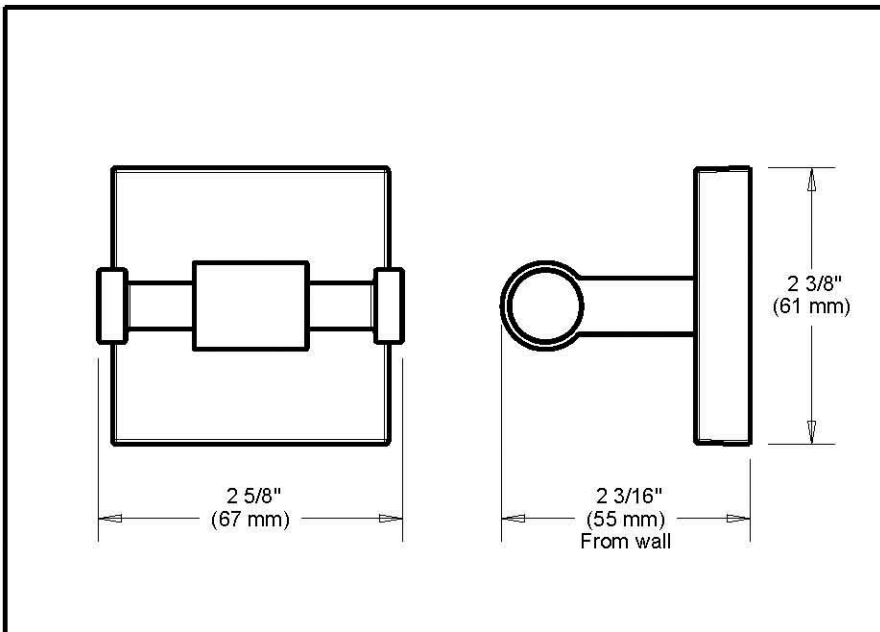

## ACCESSORIES

- Maxted™ Bath Collection
- Double Robe Hook

Submitted Model No.: \_\_\_\_\_

Specific Features: \_\_\_\_\_

### STANDARD SPECIFICATIONS:

- Wood blocking is preferable behind all wall surfaces. If wood blocking is not available, the following fasteners are suggested: Tile/Masonry-Plastic or Lead Anchors Plaster/drywall-Toggle bolts.
- Mounting hardware and mounting template included with product.