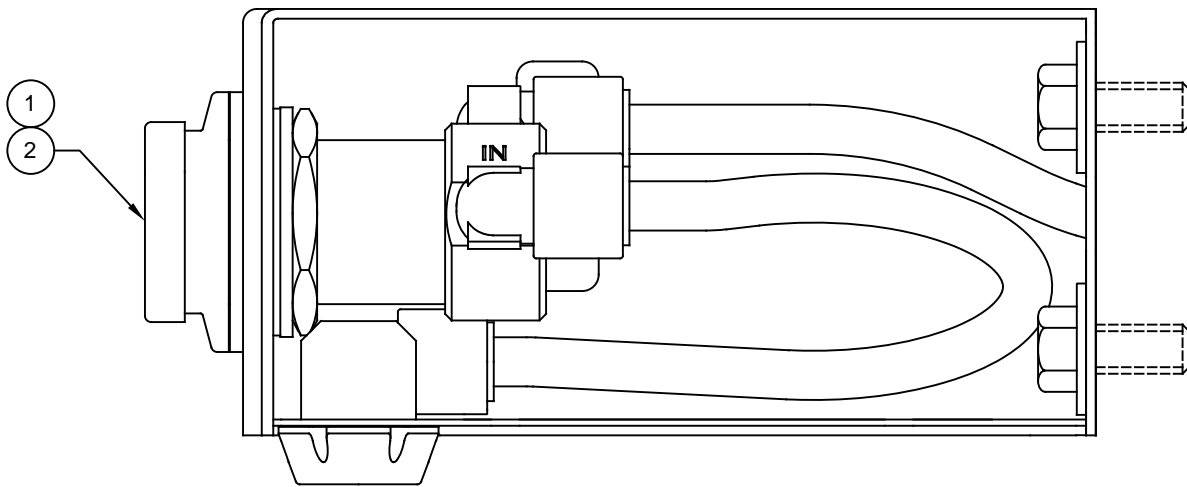

ITEM	DESCRIPTION	PART NO.
1	VALVE REPAIR KIT HF	VRK5874HF
2	PUSH BUTTON ASSY	PBA6

PARTS BREAKDOWN

WHEN ORDERING PARTS PLEASE SPECIFY MODEL NUMBER.

		Haws [®]		1455 KLEPPE LANE SPARKS, NEVADA 89431 (775) 359-4712 FAX (775) 359-7424 E-MAIL: HAWS@HAWS.CO.COM WEBSITE: WWW.HAWS.CO.COM	
				ECN NO. 5081 DRAWN MJ APPROVED FV	REVISED PER ECN: 5188 DATE 06/08/16 DATE 07/06/17
		SCALE: 1:14	DRAWING TYPE: PARTS BREAKDOWN	SIZE: A	SHEET 1 OF 1