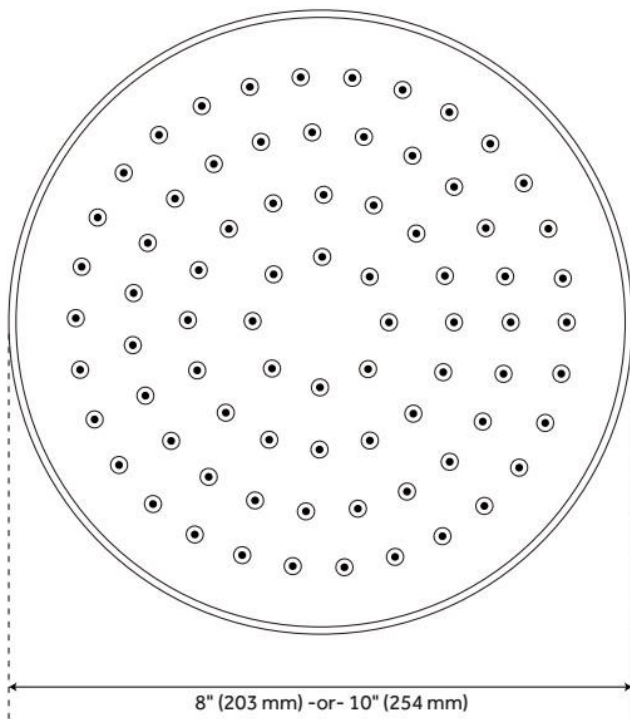

TRADITIONAL ROUND RAINFALL SHOWER HEAD - 2.5 GPM

SKU: 948946-25

Code: SHRS825T, SHRS1025T

FEATURES

Material: Stainless Steel
Shower Head Swivel: Yes

ASME A112.18.1/CSA B125.1, LISTED ID: SHRS825T*, SHRS1025T*

ADDITIONAL FEATURES

- Single function shower head (full spray).
- Easy clean rubber nozzles.
- Brass ball joint.

REVISED 6/28/2024

TRADITIONAL ROUND RAINFALL SHOWER HEAD - 2.5 GPM

SKU: 948946-25

Code: SHRS825T, SHRS1025T