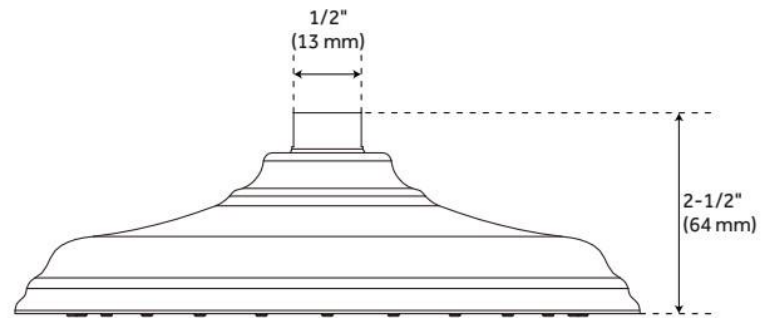

TRADITIONAL ROUND RAINFALL SHOWER HEAD - 2.5 GPM

SKU: 948946-25

Code: SHRS825T, SHRS1025T

FEATURES

Material: Stainless Steel
Shower Head Swivel: Yes

ASME A112.18.1/CSA B125.1, LISTED ID: SHRS825T*, SHRS1025T*

ADDITIONAL FEATURES

- Single function shower head (full spray).
- Easy clean rubber nozzles.
- Brass ball joint.

REVISED 6/28/2024

TRADITIONAL ROUND RAINFALL SHOWER HEAD - 2.5 GPM

SKU: 948946-25

Code: SHRS825T, SHRS1025T