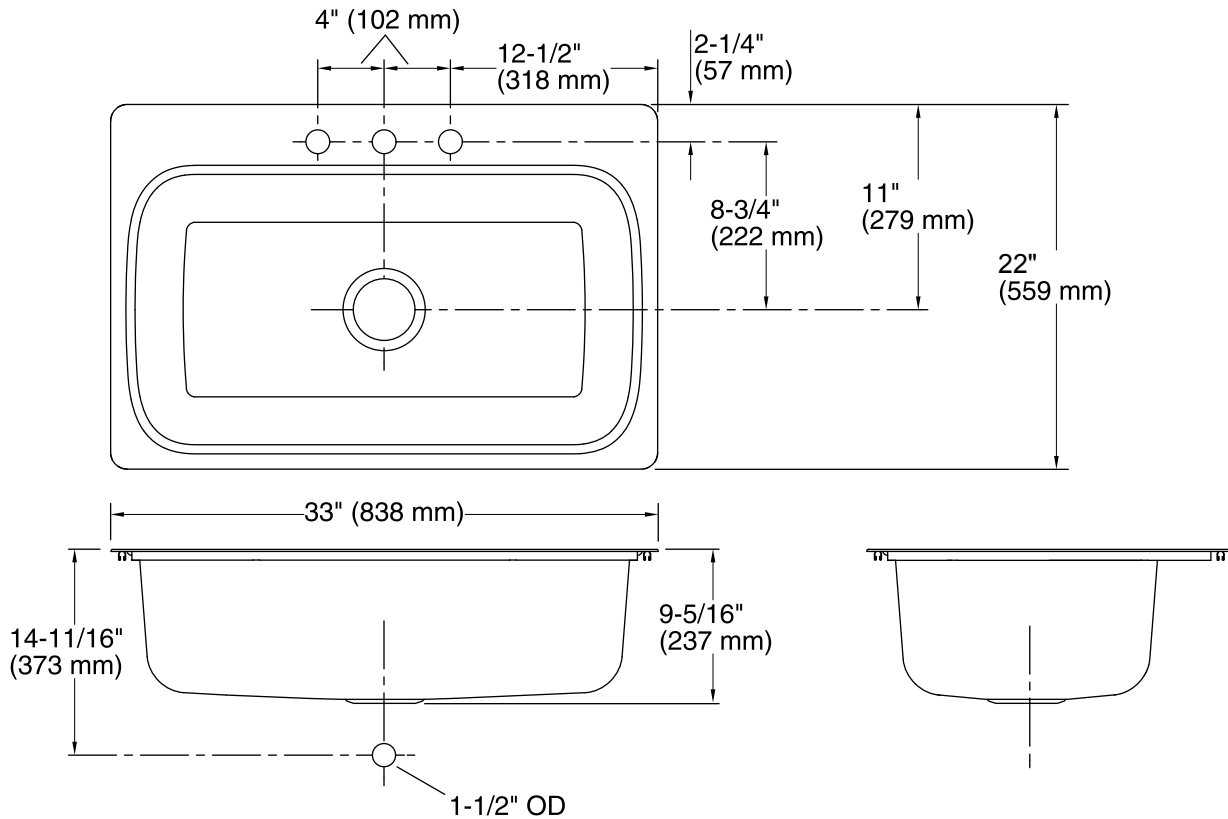

Verse™
Top-mount Kitchen Sink
K-20060-3

Features

- 36-inch minimum base cabinet width.
- Single bowl.
- 3 faucet holes.
- SilentShield® sound-absorption technology.
- 9" depth provides generous workspace.

Material

- 18-gauge stainless steel.

Installation

- Top-mount

Components

Additional included component/s: Installation hardware.

Codes/Standards

ASME A112.19.3/CSA B45.4

**Lifetime Limited Warranty for
KOHLER® Stainless Steel Sinks**

See website for detailed warranty information.

Technical Information

All product dimensions are nominal.

Installation:	Top-mount
Bowl area (Only)	Length: 29-7/16" (748 mm) Width: 15-11/16" (399 mm) Bowl depth: 9" (229 mm) Water depth: 9" (229 mm)
Number of deck holes:	3
Faucet hole(s):	1-7/16" (37 mm)
Drain hole:	3-3/4" (94 mm)