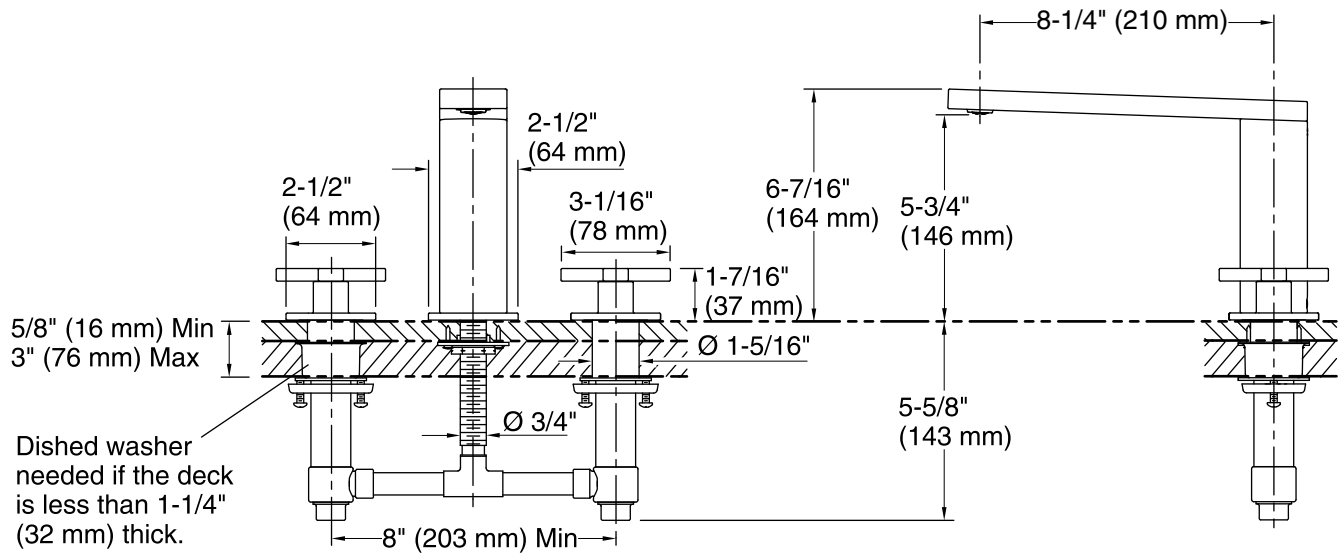

**Finished Deck-Mount
Installation Only**

Technical Information

All product dimensions are nominal.

Spout:

Spout reach: 8-1/4" (210 mm)

Handle clearance: 1-9/16" (39 mm)

Notes

Install this product according to the installation guide.

ADA compliant when installed to the specific requirements of these regulations.