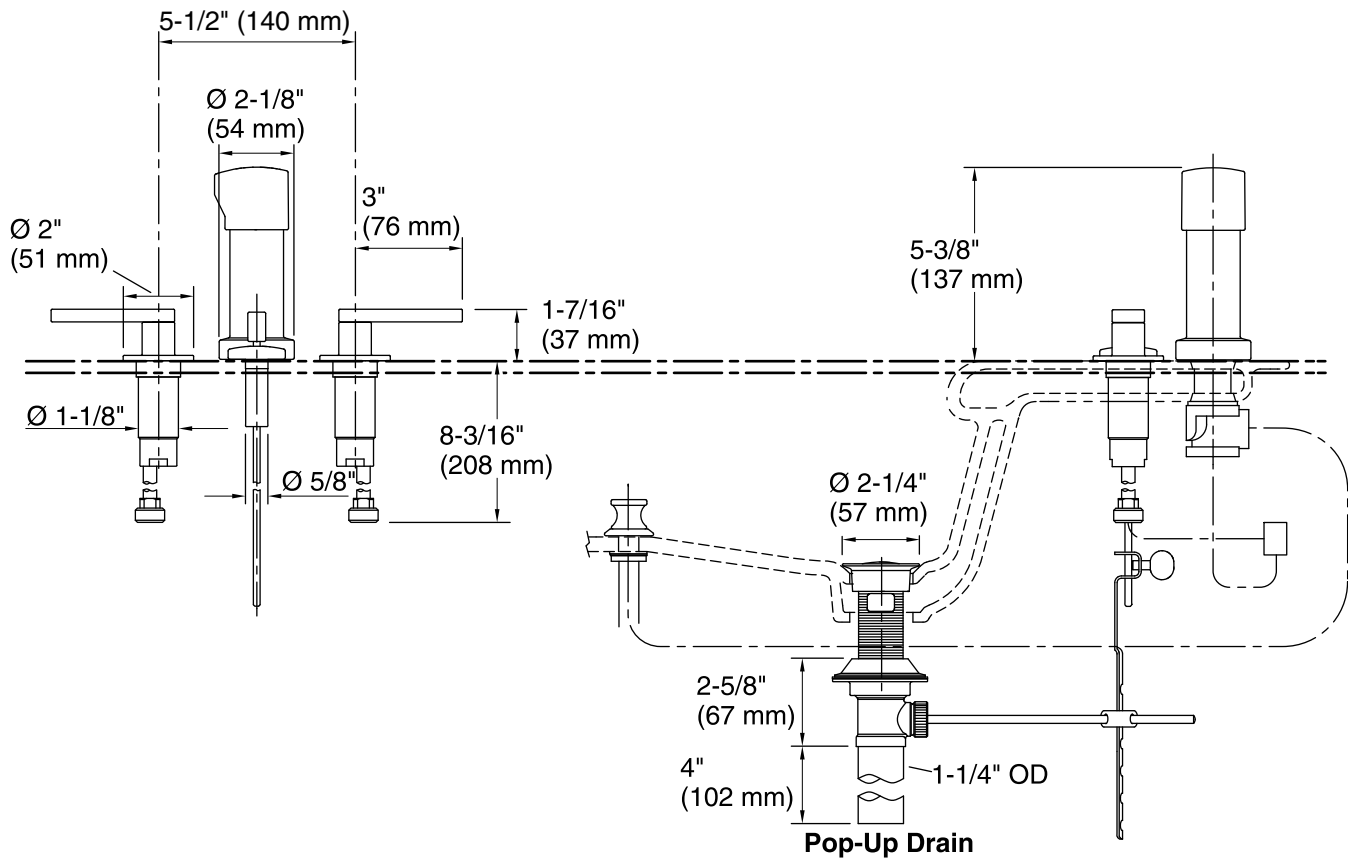

Color	Code	Description
	CP	Polished Chrome
	TT	Vibrant Titanium

Technical Information

All product dimensions are nominal.

Drain tailpiece included: YES

Notes

Install this product according to the installation guide.