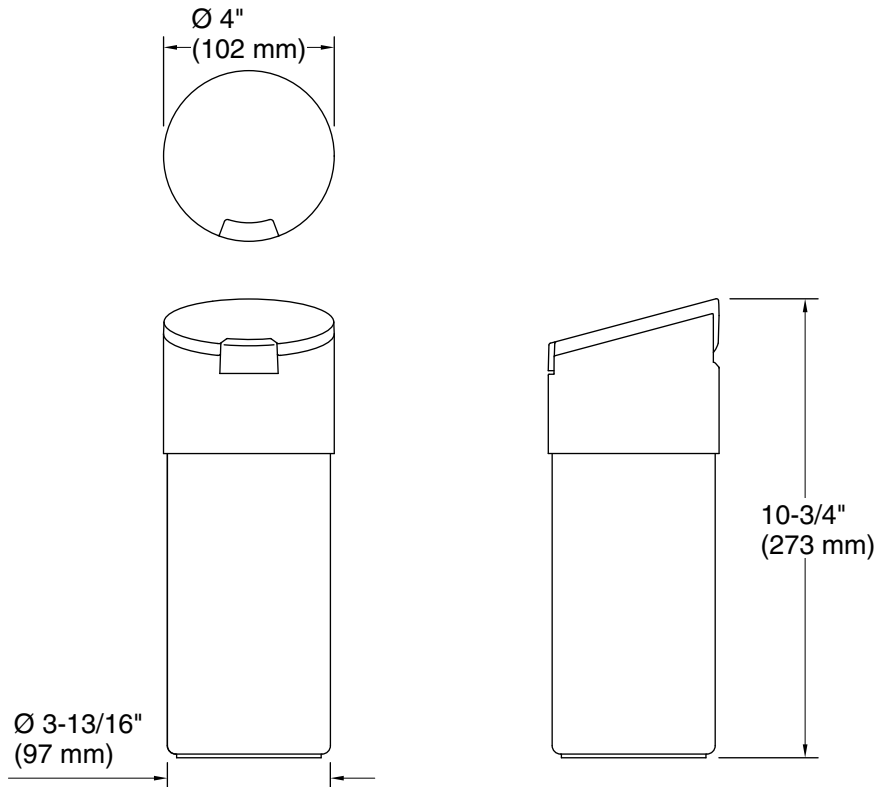

Disinfecting Wipes Dispenser K-6382

Features

- Provides convenient single-wipe dispensing.
- Fits 30- to 35-count wipes.
- Silicone seal keeps wipes fresh.
- Easy one-touch lid opening.
- Made of rust-resistant brushed stainless steel.

Color	Code	Description
-------	------	-------------

	0	White
---	---	-------

Technical Information

All product dimensions are nominal.

Material: Stainless Steel, Plastic