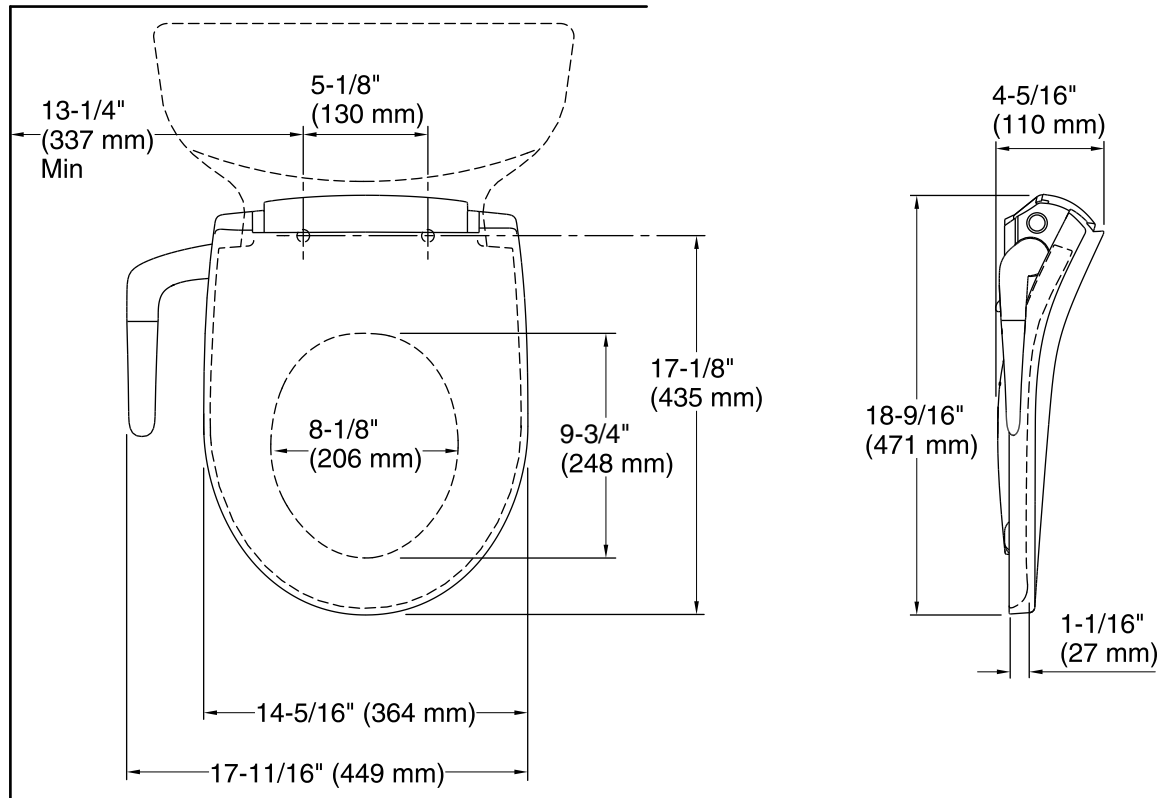

Material

- Plastic

Installation

- Fits most round toilets.
- Requires connection to toilet water supply line. All hoses and connections are included.
- Requires phillips screwdriver and adjustable wrench for installation.

	0	White
	96	Biscuit

Technical Information

All product dimensions are nominal.

Seat shape type: Round
Seat front type: Closed front
Seat hinge type: Quick-Attach®, Quiet-Close™, Quick-Release™

Notes

Install this product according to the installation guide.