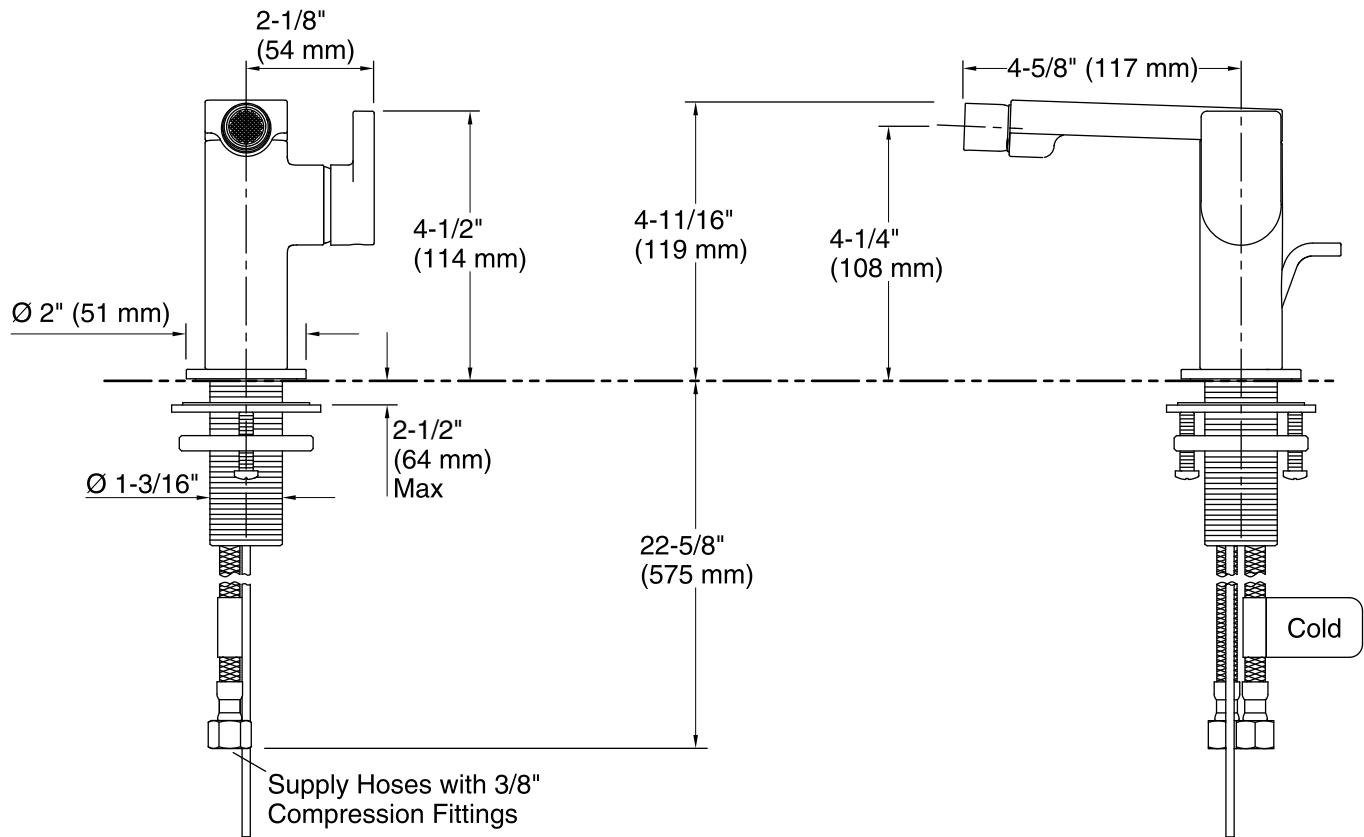

Features

- Metal construction.
- Leak free ceramic disc valves exceed industry standards by two times for a lifetime of use.
- Temperature memory allows faucet to be turned on and off at any temperature setting.
- High-temperature limit setting for added safety .
- Single-hole mounting.
- Flexible connections for easy installation.
- Durable KOHLER finishes resist corrosion and tarnishing.
- Complete range of faucets, accessories and showering components to coordinate a full bathroom.
- 1.5 gal/min (5.7 l/min) maximum flow rate [max at 60 psi (4.1 bar)]

Technical Information

All product dimensions are nominal.

Valve body: Cast Brass

Drain with overflow: YES

Drain tailpiece included: YES

included:

Spout:

Spout reach: 4-5/8" (118 mm)

Handle clearance: 1-9/16" (40 mm)

Faucet:

Flow rate: 1.5 gal/min (5.7 l/min)

Pressure: 60 psi (4.1 bar)

Notes

Install this product according to the installation guide.