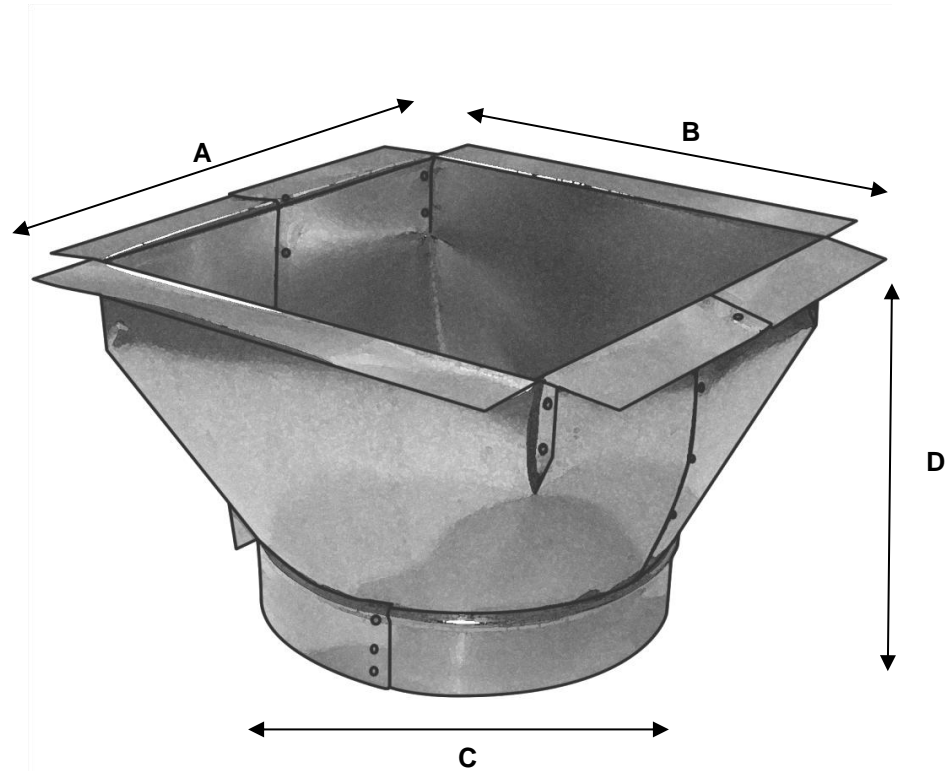

100 Royal Way
Temple, GA 30179
Phone (800) 520-6593

SPECIFICATION DATA SHEET

Date:1/21/2014

MODEL No. 241WF Square to Round Ceiling Box

DIMENSIONAL DATA

<u>A</u>	<u>B</u>	<u>C</u>	<u>D</u>
6	6	6	8 1/2"
8	8	6	8 1/2"
10	10	10	9 1/4"
14	14	10	9 1/4"

FABRICATION DATA

Material:

ASTM-A653 CS Type B Galvanized Steel
G-30 Coating LFQ Chemical Treatment

Gauge: 28GA

Assembly:

Assembled with C-115 2/16 zinc coated steel rivets with a 2" collar collached on. Collar has a 1/8" hemmed edge. 2" flange around top of box.