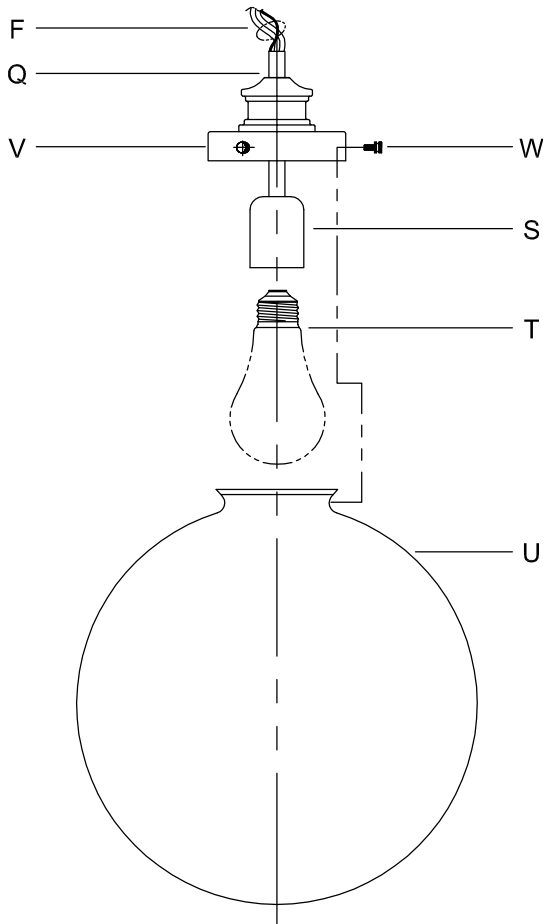

Assembly & Installation Instructions

CAUTION: Read instructions carefully and turn electricity off at main circuit breaker panel before beginning installation.

5328

WARNING - If any Special Control Devices are used with this Fixture, Follow the Instructions Carefully to assure full compliance with N.E.C. requirements. If there are any questions, contact a Qualified Electrical Contractor.

CANOPY MOUNTING & WIRE CONNECTION ASSEMBLY STEPS:

Attach (N), (P) to achieve overall desired length.
 Una (N), (P) para lograr la longitud deseada.
 Joignez (N), (P) pour obtenir la longueur voulue.

1. D,E → A
2. R → D
3. B,A → C
4. F → P,N,M
5. P → Q
6. M → N
7. L → M,K
8. F → L,K,H
9. F → G
10. H,J → D