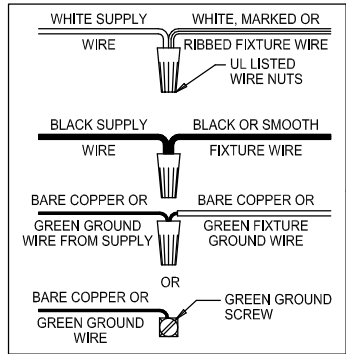

Assembly & Installation Instructions

CAUTION: Read instructions carefully and turn electricity off at main circuit breaker panel before beginning installation.

5328

WARNING - If any Special Control Devices are used with this Fixture, Follow the Instructions Carefully to assure full compliance with N.E.C. requirements. If there are any questions, contact a Qualified Electrical Contractor.

CANOPY MOUNTING & WIRE CONNECTION ASSEMBLY STEPS:

Attach (N), (P) to achieve overall desired length.
 Una (N), (P) para lograr la longitud deseada.
 Joignez (N), (P) pour obtenir la longueur voulue.

1. D,E → A
2. R → D
3. B,A → C
4. F → P,N,M
5. P → Q
6. M → N
7. L → M,K
8. F → L,K,H
9. F → G
10. H,J → D