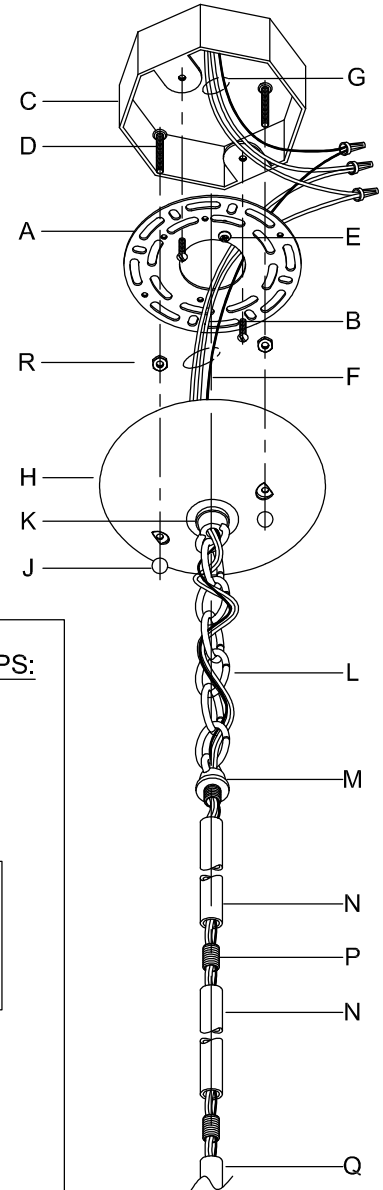

Assembly & Installation Instructions

CAUTION: Read instructions carefully and turn electricity off at main circuit breaker panel before beginning installation.

5328

WARNING - If any Special Control Devices are used with this Fixture, Follow the Instructions Carefully to assure full compliance with N.E.C. requirements. If there are any questions, contact a Qualified Electrical Contractor.

CANOPY MOUNTING & WIRE CONNECTION ASSEMBLY STEPS:

Attach (N), (P) to achieve overall desired length.
 Una (N), (P) para lograr la longitud deseada.
 Joignez (N), (P) pour obtenir la longueur voulue.

1. D,E → A
2. R → D
3. B,A → C
4. F → P,N,M
5. P → Q
6. M → N
7. L → M,K
8. F → L,K,H
9. F → G
10. H,J → D

FIXTURE ASSEMBLY STEPS:

1. T → S
2. W,V → U

B, C, G & T
 (NOT FURNISHED)
 (NO INCLUIDA)
 (NON FOURNIE)

Instrucciones de ensamblaje e instalación

Precaución: Lea cuidadosamente las instrucciones y desconecte la electricidad del cortacircuitos principal antes de iniciar la instalación.