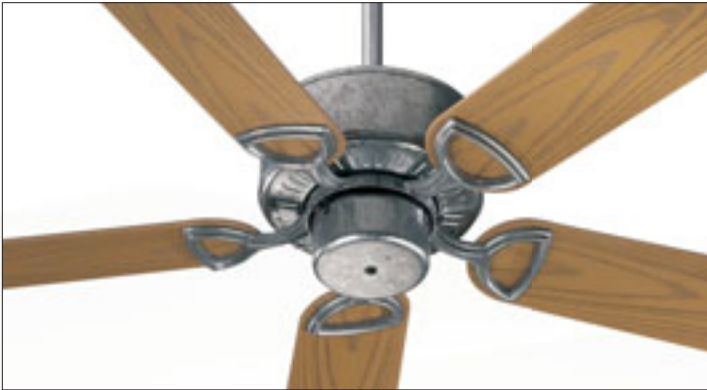

143425-9
Galvanized
Medium Oak ABS Blades