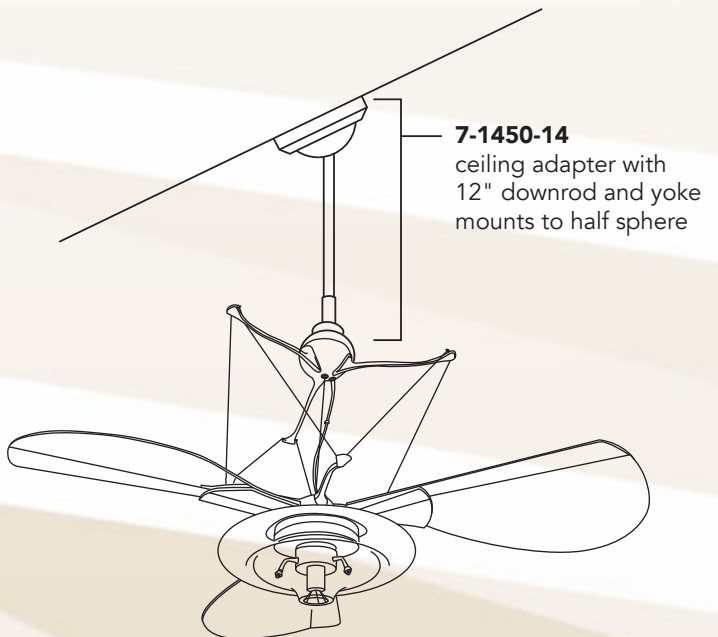

12" DOWNROD SUPPLIED WITH ADAPTER KIT.

Item#	Finish
7-1450-14	Chrome

CEILING FAN SPARE PARTS

We stock a complete line of replacement parts for all our ceiling fans. Contact your local Quorum dealer for help in locating any part you require.