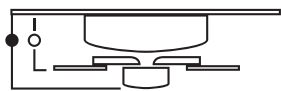

HEIGHT CHART

FAN HEIGHT

- Distance of 8"
- Distance of 7.25"

GENERAL SPECS

2 Finishes Available
Lifetime Motor Warranty
Five Blades
42" Blade Sweep
14-Degree Blade Pitch

MECHANICAL SPECS

153 x 13 Motor Size
3 Speeds-Reversible
14 Poles
.42/.31/.19 AMPS on H/M/L
54/25/10 WATTS on H/M/L
221/160/97 RPMS on H/M/L
Triple Capacitor
Remote Control Adaptable
Detachable Switch Cup
Skirted Blade Arms

ENERGY SPECS

Energy Information at High Speed
Airflow: 3860 Cubic Feet/Minute
Electricity Use: 54 Watts (Excludes Lights)
Airflow Efficiency: 71 Cubic Feet/Minute/Watt