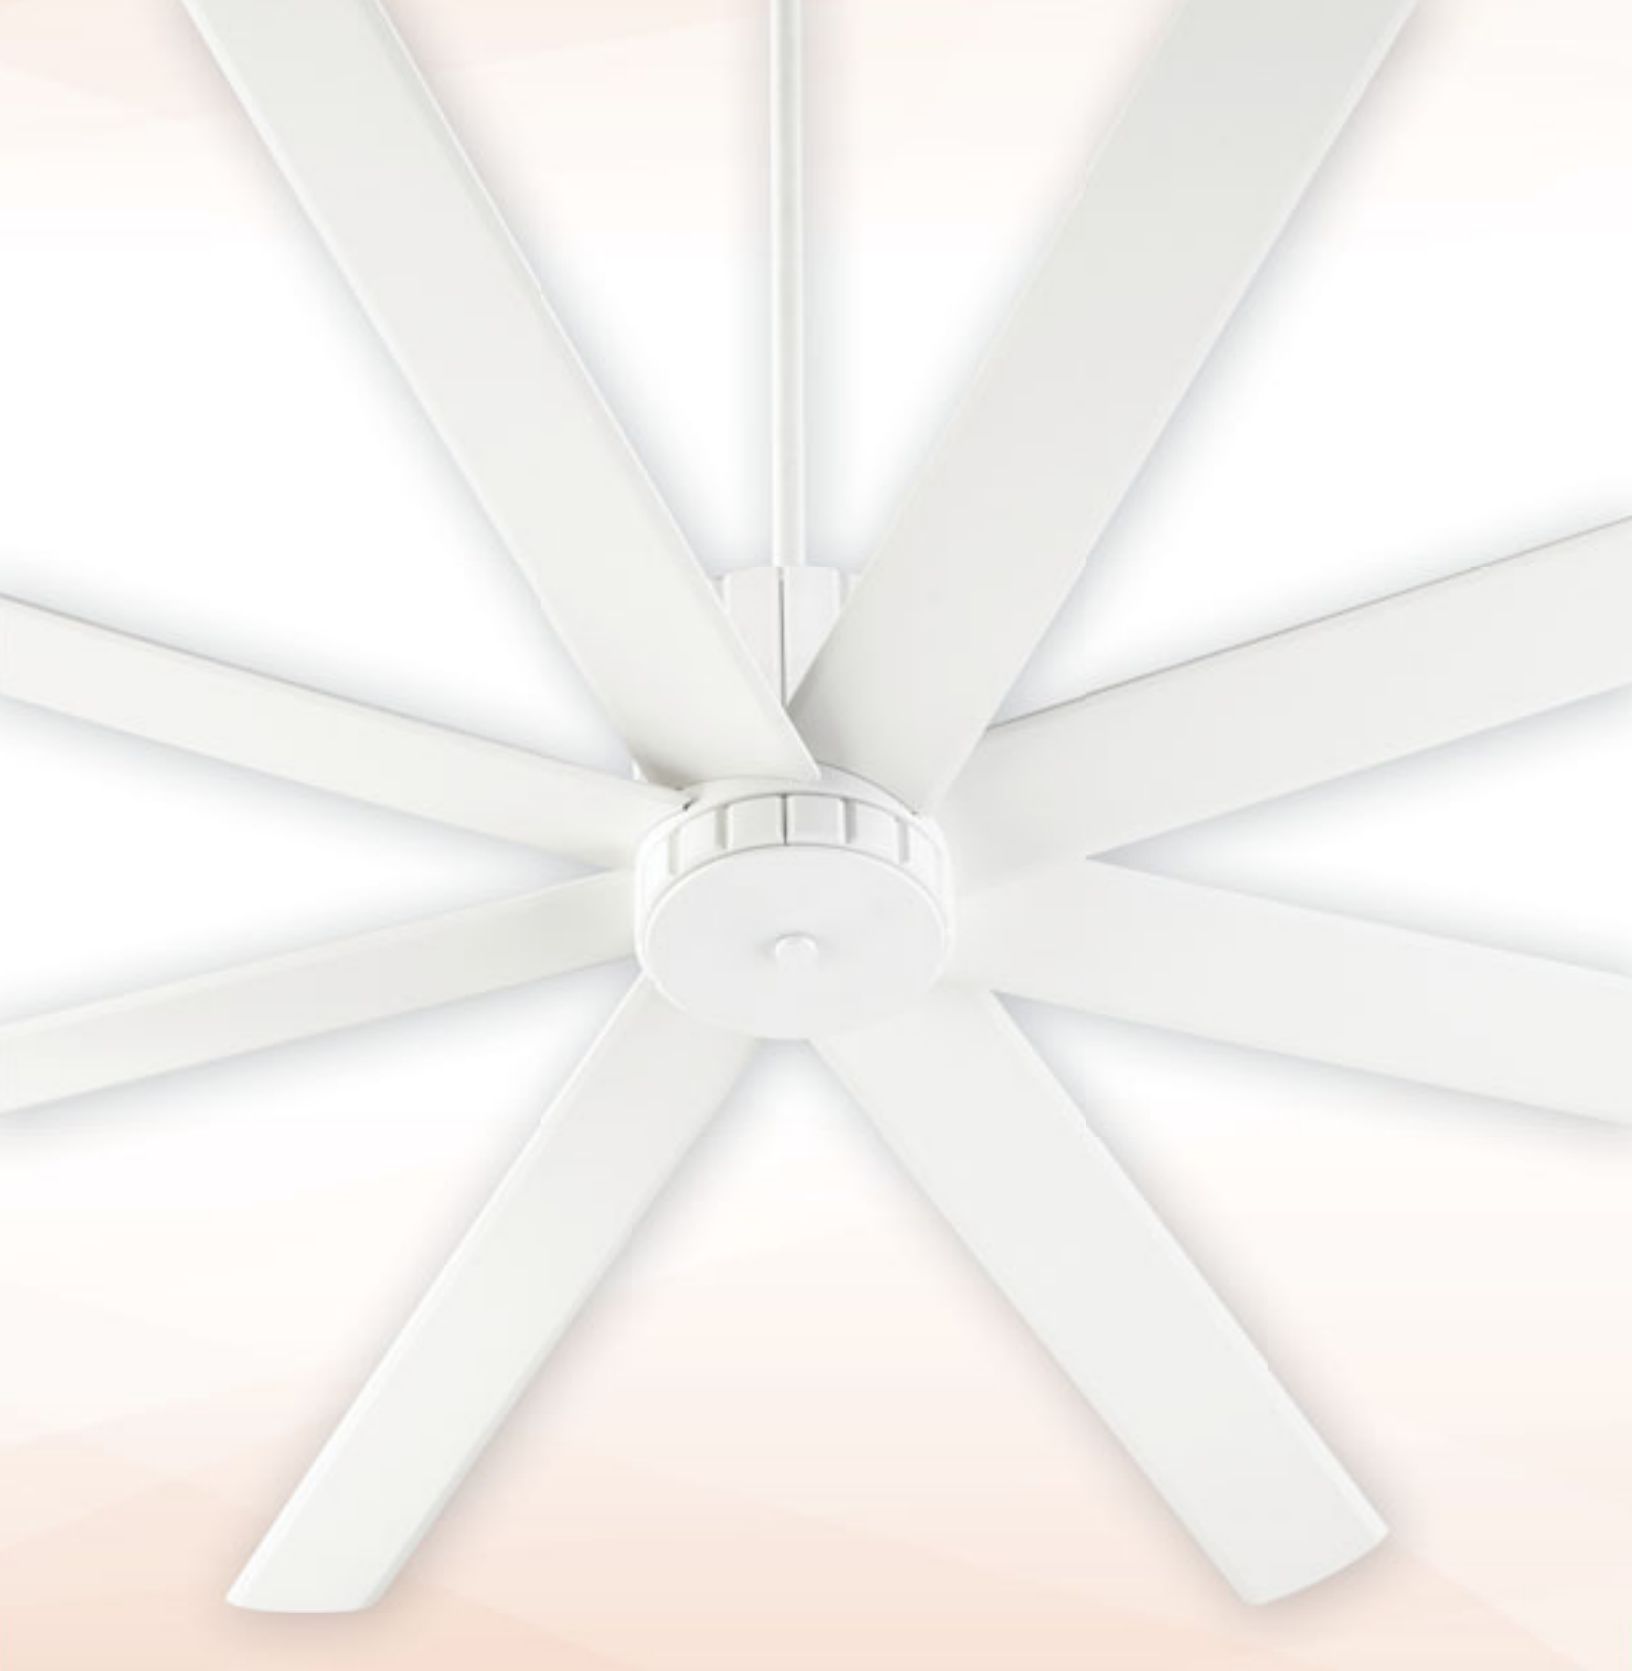

PROXIMA 72" CEILING FAN

With all the allure of the smaller version, this 72" fan offers even more to love. A modern masterpiece, the Proxima adds an irresistible style to spaces that beg for attention. The Proxima 72" ceiling fan is also available in a patio design for outdoor use.