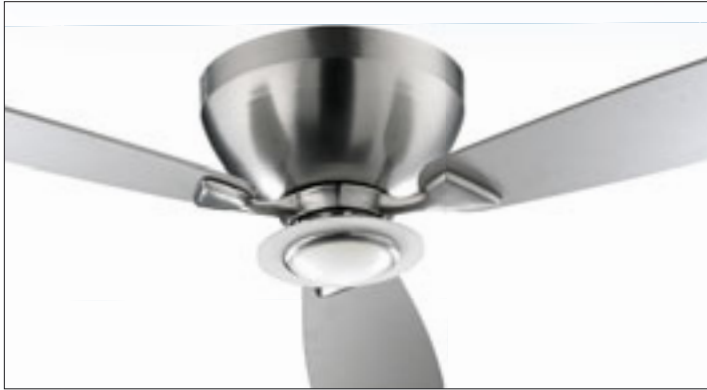

AVAILABLE FINISHES

70523-65

Satin Nickel | Satin Opal Glass

Satin Nickel Blades

Light Kit uses (1) 50W JDE11 Mini-Can Halogen Lamp (Included)