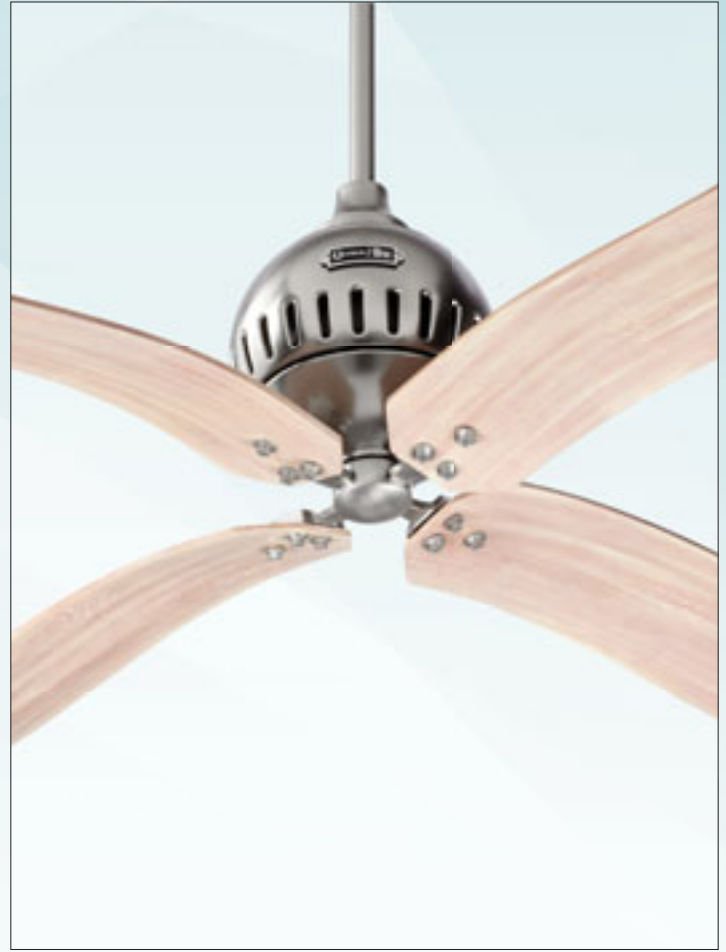

90524-65
Satin Nickel
Distressed Weathered Pine Blades

HEIGHT CHART

FAN HEIGHT

- Using 6" Downrod
- Distance of 15.75"
- Distance of 17"

GENERAL SPECS

- 2 Finishes Available
- Ltd Lifetime Motor Warranty
- Four Blades
- 52" Blade Sweep
- 14-Degree Blade Pitch
- 4.5" and 6" Downrod Included

MECHANICAL SPECS

- 172 x 17 Motor Size
- 4 Speeds-Reversible w/Manual Reverse
- 80" Lead Wire
- 16 Poles
- .48/.36/.26/.18 AMPS on H/M/L
- 57/32/17/8 WATTS on H/M/L
- 140/104/73/47 RPMS on H/M/L
- Wall Control Included
- Triple Capacitor
- Remote Control Adaptable w/Manual Reverse
- Not Light Kit Adaptable

ENERGY SPECS

- Energy Information at High Speed
- Airflow: 4713 Cubic Feet/Minute
- Electricity Use: 57 Watts (Excludes Lights)
- Airflow Efficiency: 83 Cubic Feet/Minute/Watt

REMOTE CONTROL OPTIONS