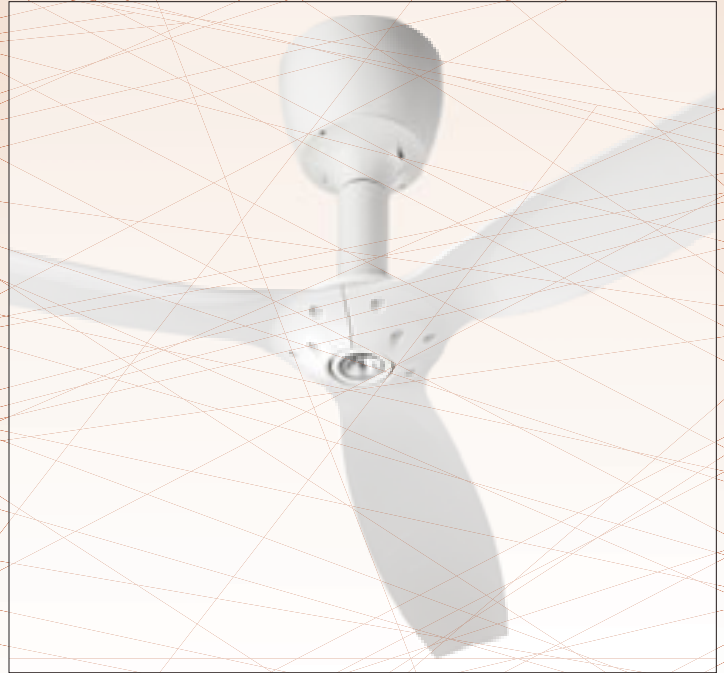

AVAILABLE FINISHES / BLADE OPTIONS

97003-08
Studio White
6030808174
Italia Studio White Blades