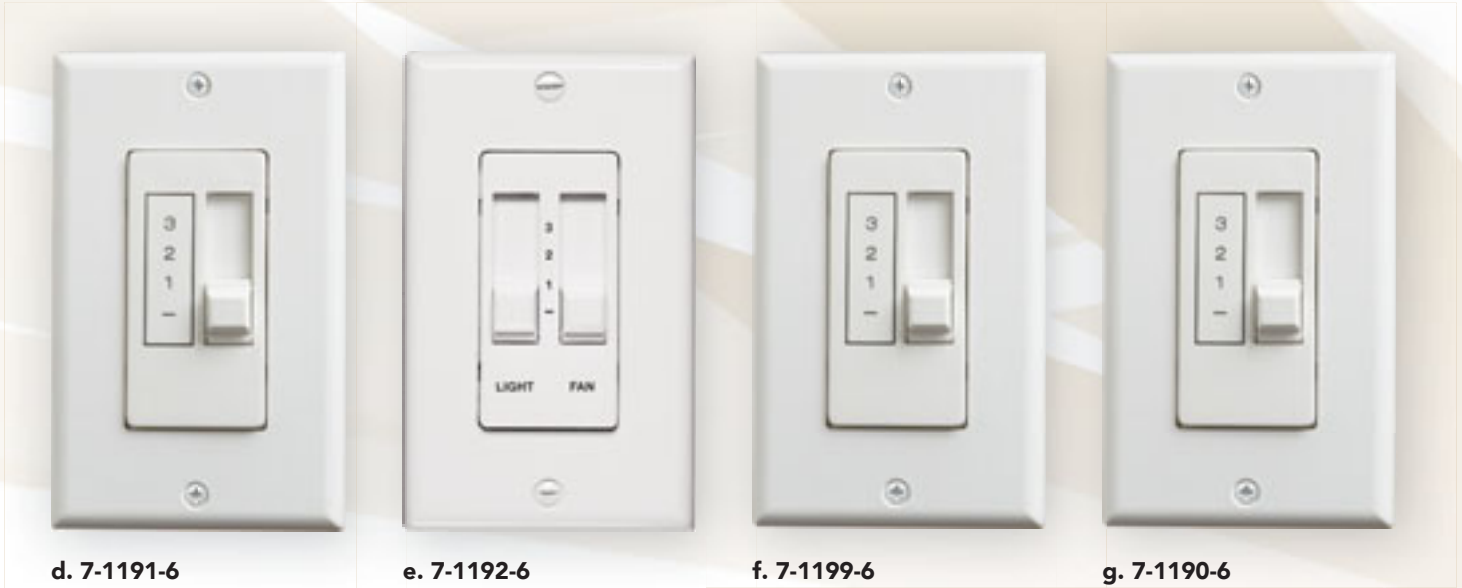

## WALL CONTROLS

Quorum offers a full line of slider and rotary style fan and light kit wall controls. They are guaranteed not to cause humming or noise when used with Quorum ceiling fans.

**d. 7-1191-6**