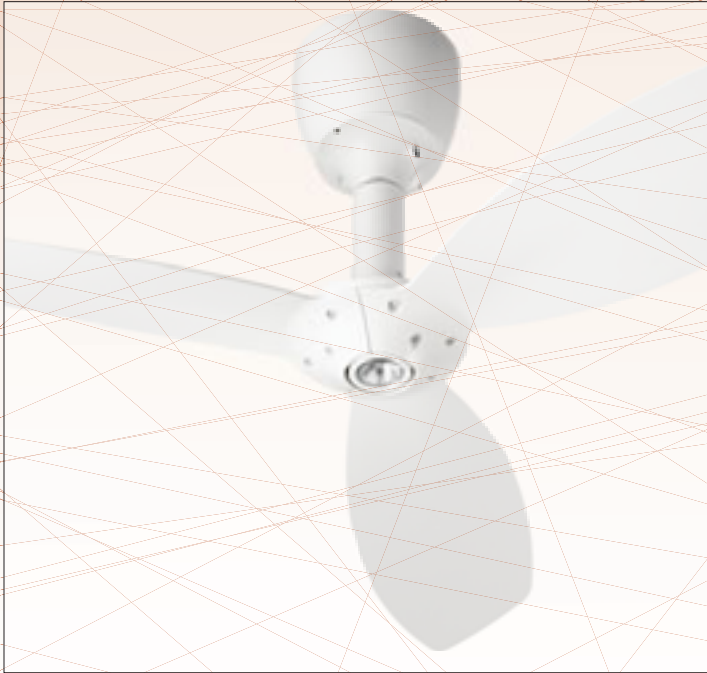

AVAILABLE FINISHES / BLADE OPTIONS

97003-08
Studio White
6030808124
Studio White Blades