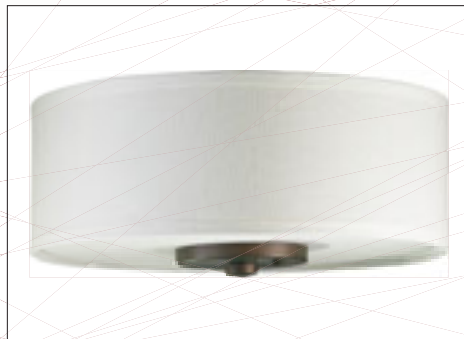

1858-986
11" (w) x 4.75" (h) - (3) 40W C (Included)
Oiled Bronze
Cream Fabric Shade

* 2700k non-dimmable bulbs included
All items comply with 2005 Energy Policy Act.