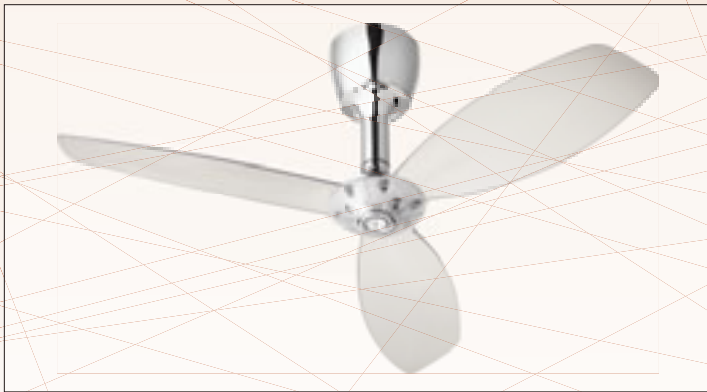

**97003-014**  
 Chrome  
**6030000124**  
 Clear Blades

**97003-014**  
 Chrome  
**6030000174**  
 Italia Clear Blades

**HEIGHT CHART**

**FAN HEIGHT**

- Distance of 18"
- Distance of 16.25"

**GENERAL SPECS**