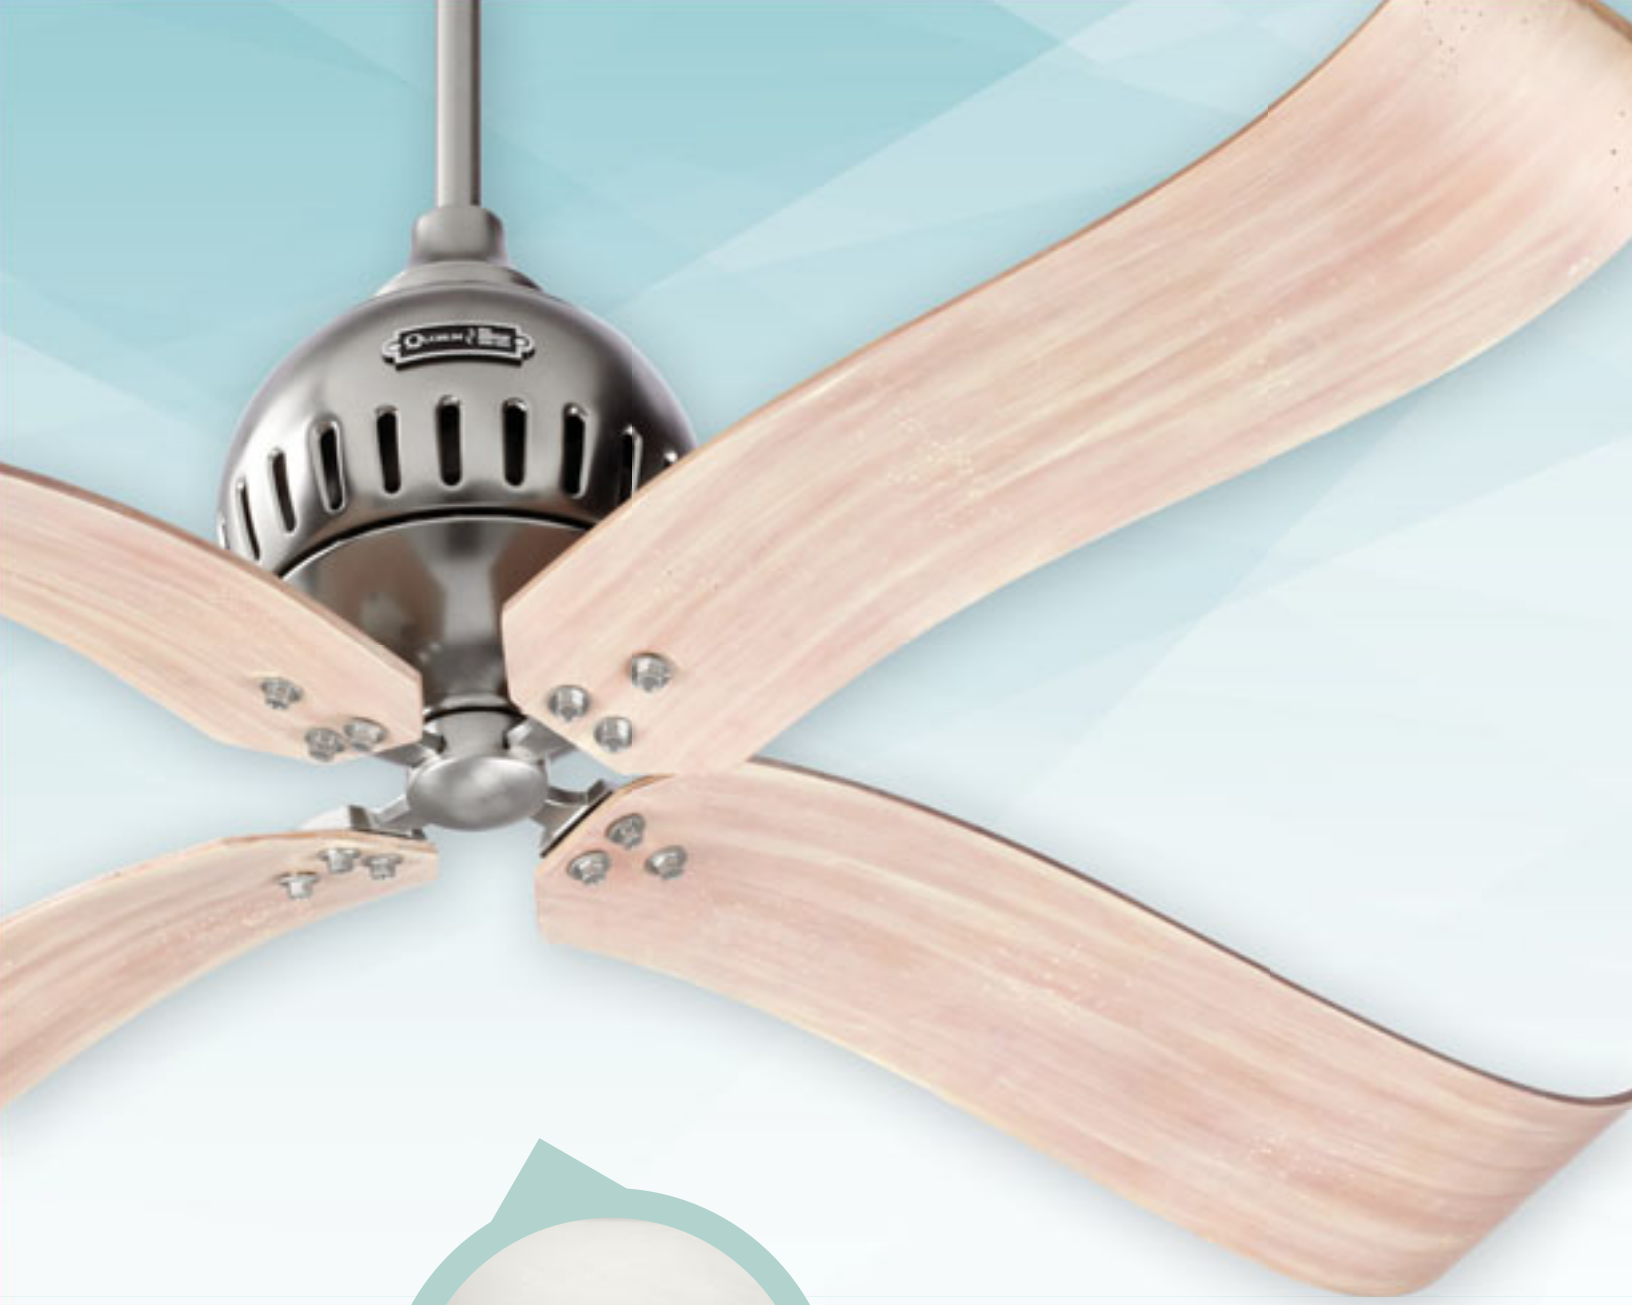

# JUBILEE CEILING FAN

Quorum International celebrated our 30th anniversary with the Jubilee ceiling fan. The slightly whimsical shape of the Jubilee's blades adds an interesting twist to traditional ceiling fans. With a gently curved housing and three metal studs on each blade, the Jubilee provides a hint of rustic charm combined with classic elegance. Available in Oiled Bronze with Distressed Vintage Walnut Blades and Satin Nickel with Distressed Weathered Pine Blades.