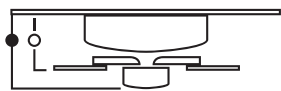

HEIGHT CHART

FAN HEIGHT

- Distance of 7.5"
- Distance of 7.5"

GENERAL SPECS

5 Finishes Available
Lifetime Motor Warranty
Five Blades
52" Blade Sweep
14-Degree Blade Pitch

MECHANICAL SPECS

153 x 15 Motor Size
3 Speeds-Reversible
14 Poles
.55/.39/.21 AMPS on H/M/L
67/31/9 WATTS on H/M/L
158/104/54 RPMS on H/M/L
Triple Capacitor
Remote Control Adaptable
Detachable Switch Cup
Skirted Blade Arms

ENERGY SPECS

Energy Information at High Speed
Airflow: 4850 Cubic Feet/Minute
Electricity Use: 67 Watts (Excludes Lights)
Airflow Efficiency: 73 Cubic Feet/Minute/Watt