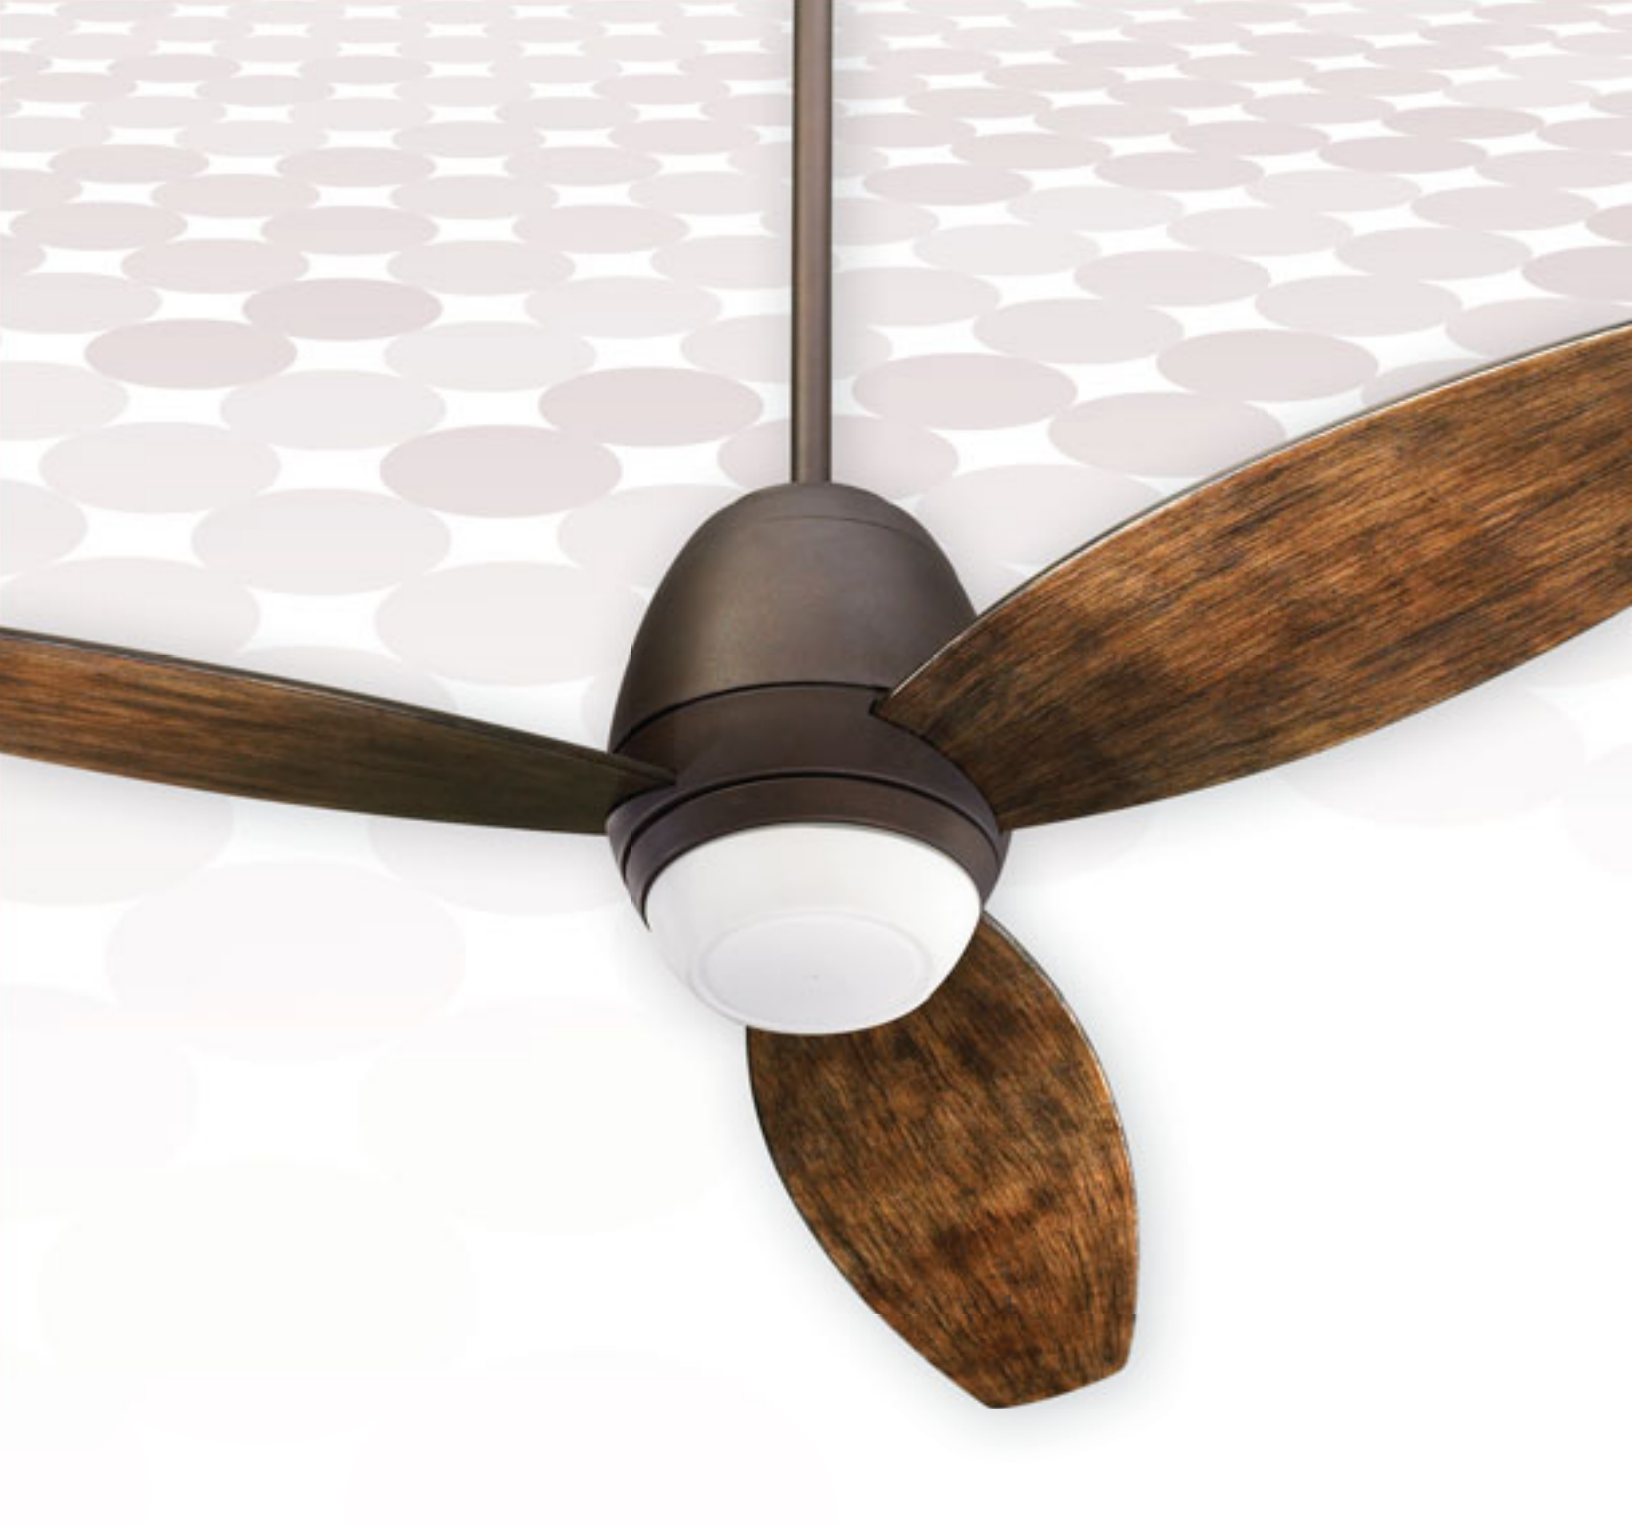

BRONX PATIO FAN

The Bronx Patio series offers contemporary style with blades anchored directly to the decorative housing. With two finishes to choose from, the Bronx Patio is destined to add a refined casualness to any outdoor setting.