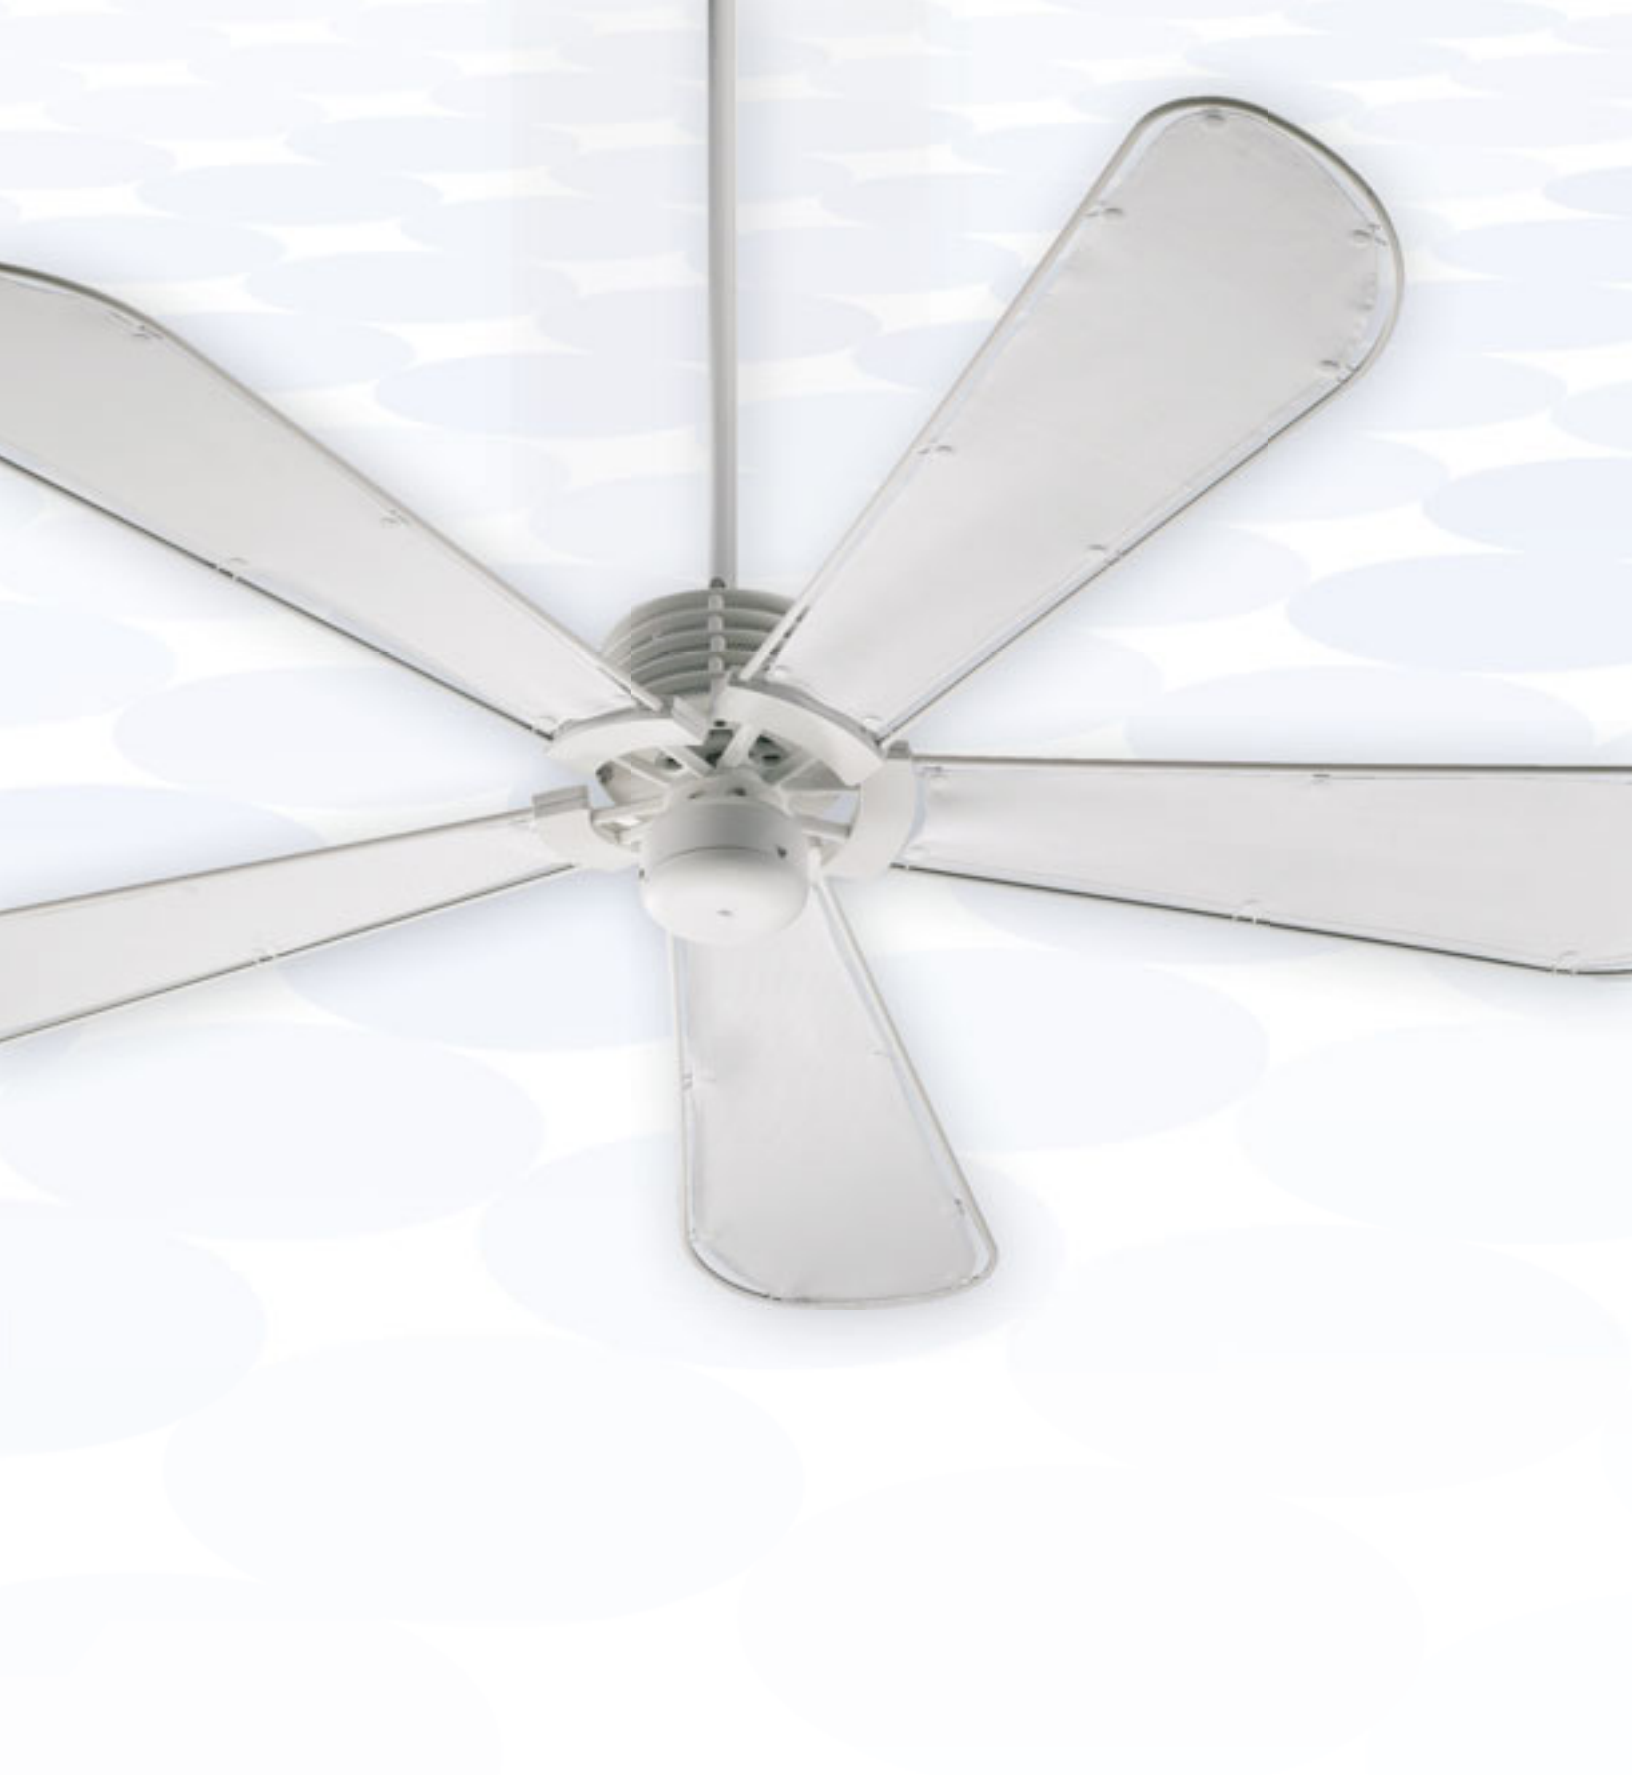

# DRAGONFLY 60" PATIO FAN

Sleek style combined with nautical influences define the Dragonfly patio 60". Water-resistant canvas blades contrast nicely with the futuristic decorative housing and strong metal accents. Choose the Dragonfly to add a flight of fancy (and interest) to covered decks and boathouses.