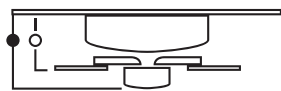

HEIGHT CHART

FAN HEIGHT

- Distance of 13"
- Distance of 8.75"

GENERAL SPECS

3 Finishes Available
Lifetime Motor Warranty
Four Blades
52" Blade Sweep
13.5-Degree Blade Pitch

MECHANICAL SPECS

172 x 14 Motor Size
4 Speeds-Reversible/Manual Reverse
16 Poles
.60/.32/.24/.14 AMPS on H/M/L
67/31/19/8 WATTS on H/M/L
160/107/82/46 RPMS on H/M/L
Light Kit houses (3) 40W C Sockets
Remote Control Adaptable w/Manual Reverse
4 Speed Wall Control Included

ENERGY SPECS

Energy Information at High Speed
Airflow: 5286 Cubic Feet/Minute
Electricity Use: 67 Watts (Excludes Lights)
Airflow Efficiency: 78 Cubic Feet/Minute/Watt

BULB TYPE

Candelabra

REMOTE CONTROL OPTIONS

Included

7-3000

7-1401-0

7-1305-0