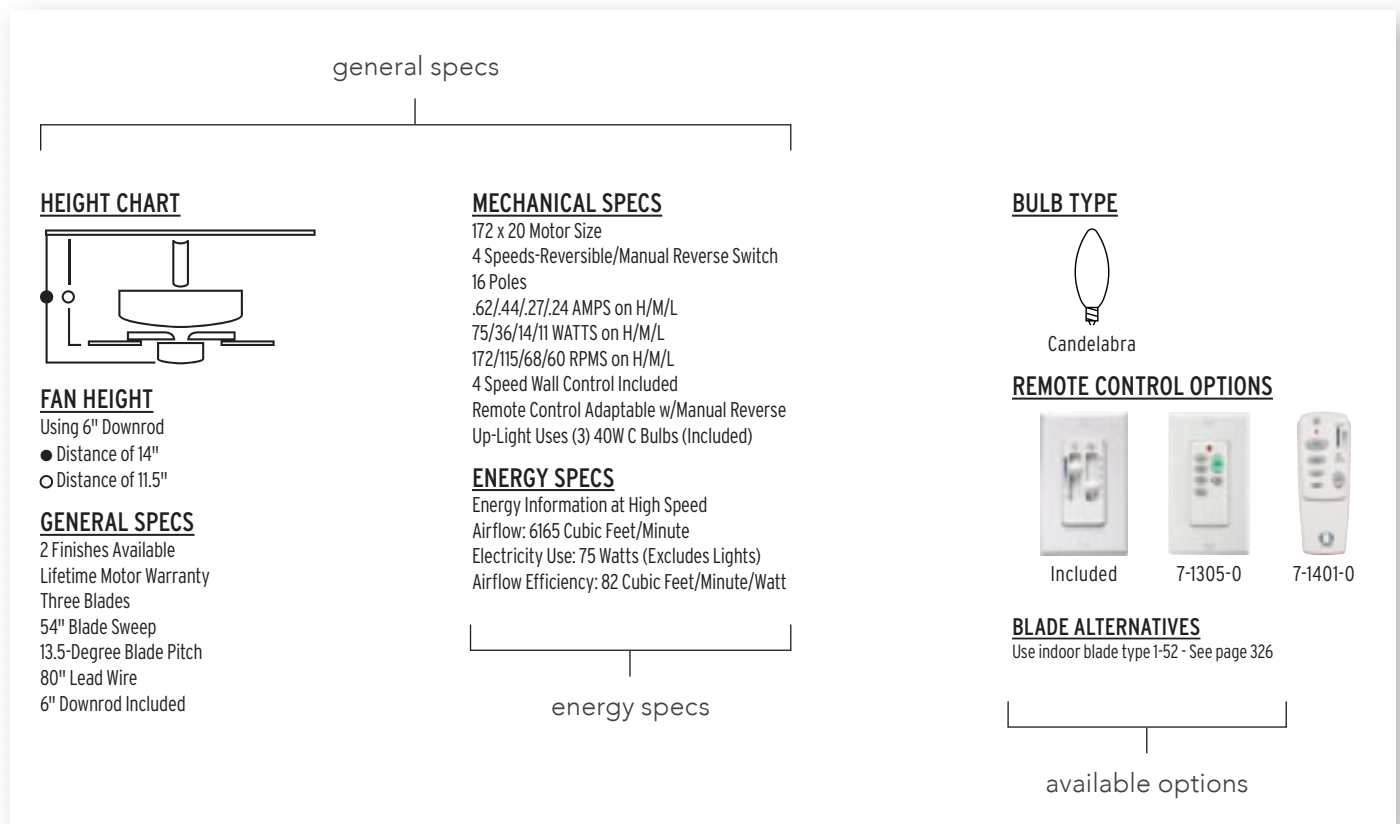

HOW TO READ THE SPECIFICATIONS

On each product page, you will find basic specifications for each ceiling fan or light kit. The basic fan specifications include item number, fan finish, and blade finish.

finish code

71525-95

Old World - *metal finish*

Old World | Walnut Blades - *blade finish: side A | side B blade finish*

DETAILED MECHANICAL & ENERGY SPECS

To help you learn more information about dimensions and energy usage, a detailed reference chart is provided for every fan family (see sample below). This information is available on each family section or visit us online at: QuorumInternational.com

Detailed Mechanical Specifications Chart Sample: