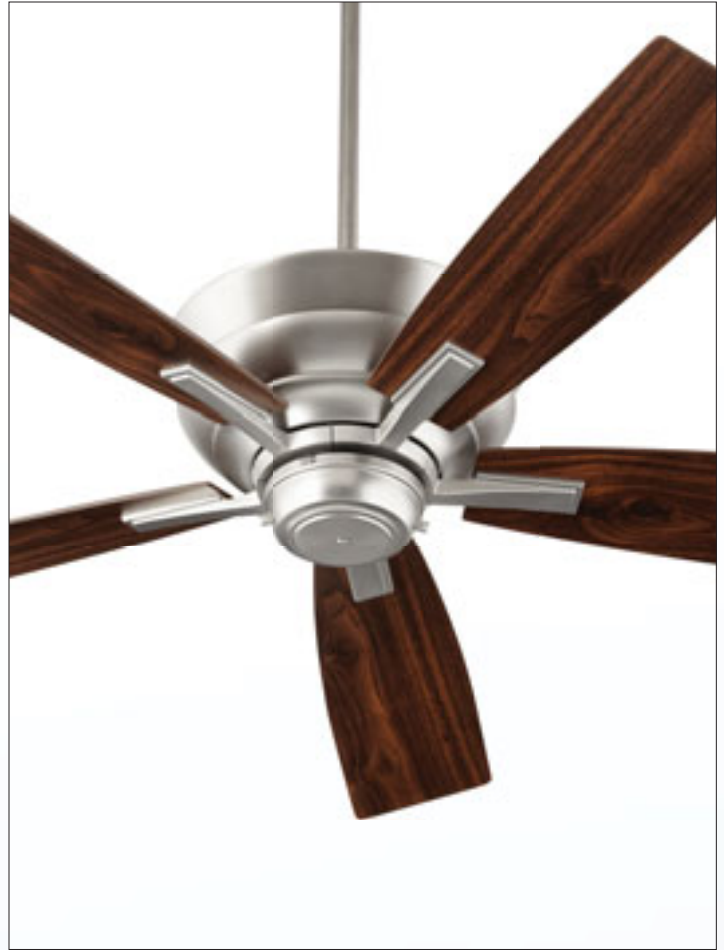

### 94525-86

Oiled Bronze  
Vintage Walnut Blades  
Up-light uses (4) 25W C Bulbs (Included)