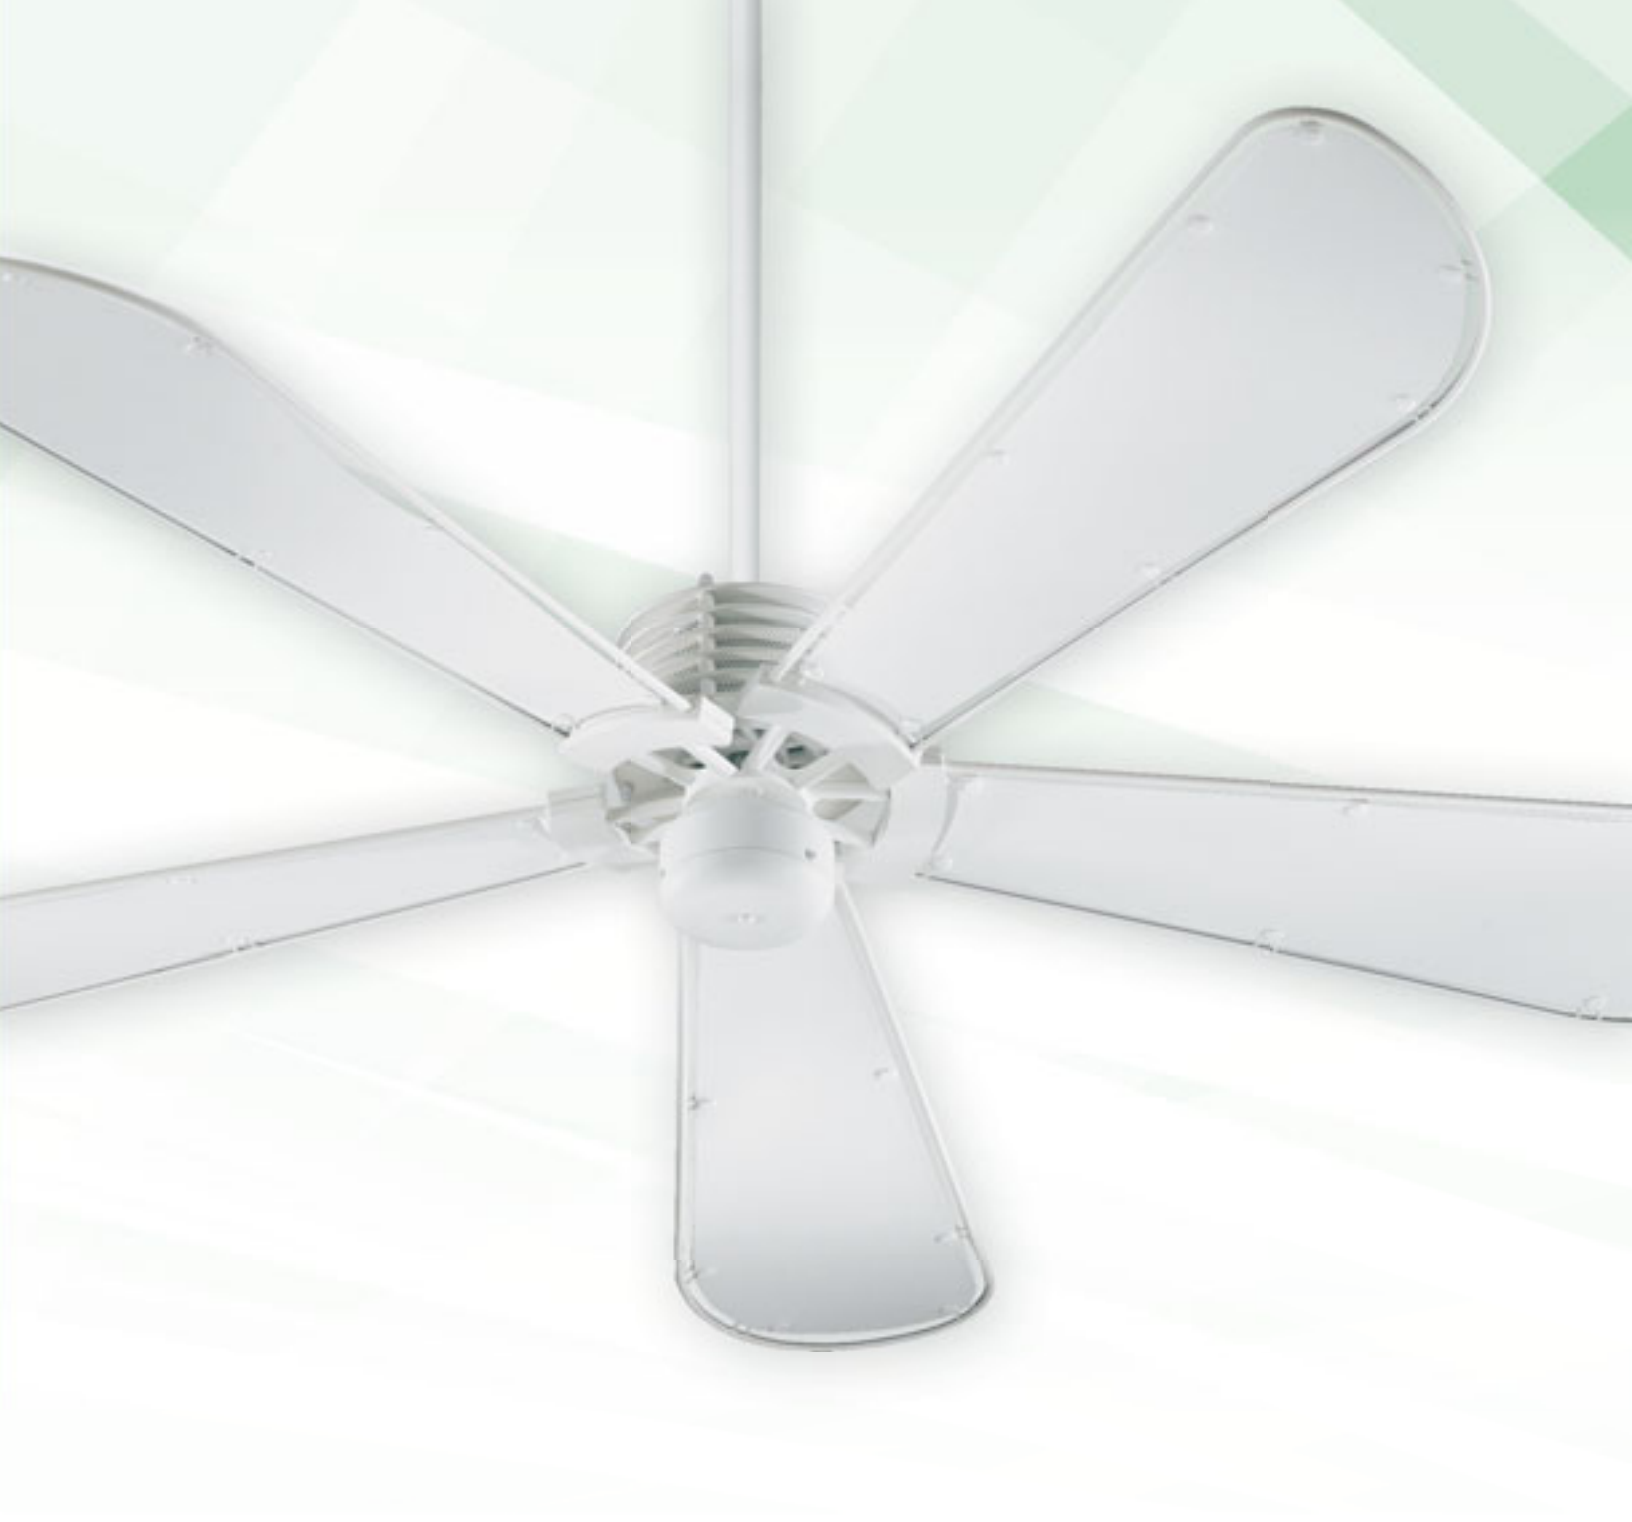

# DRAGONFLY 60" CEILING FAN

Sleek style combined with nautical influences define the Dragonfly 60" series. Gray or white Mylar® blades contrast nicely with the futuristic decorative housing and strong metal accents. Choose the Dragonfly to add a flight of fancy (and interest) to your space.