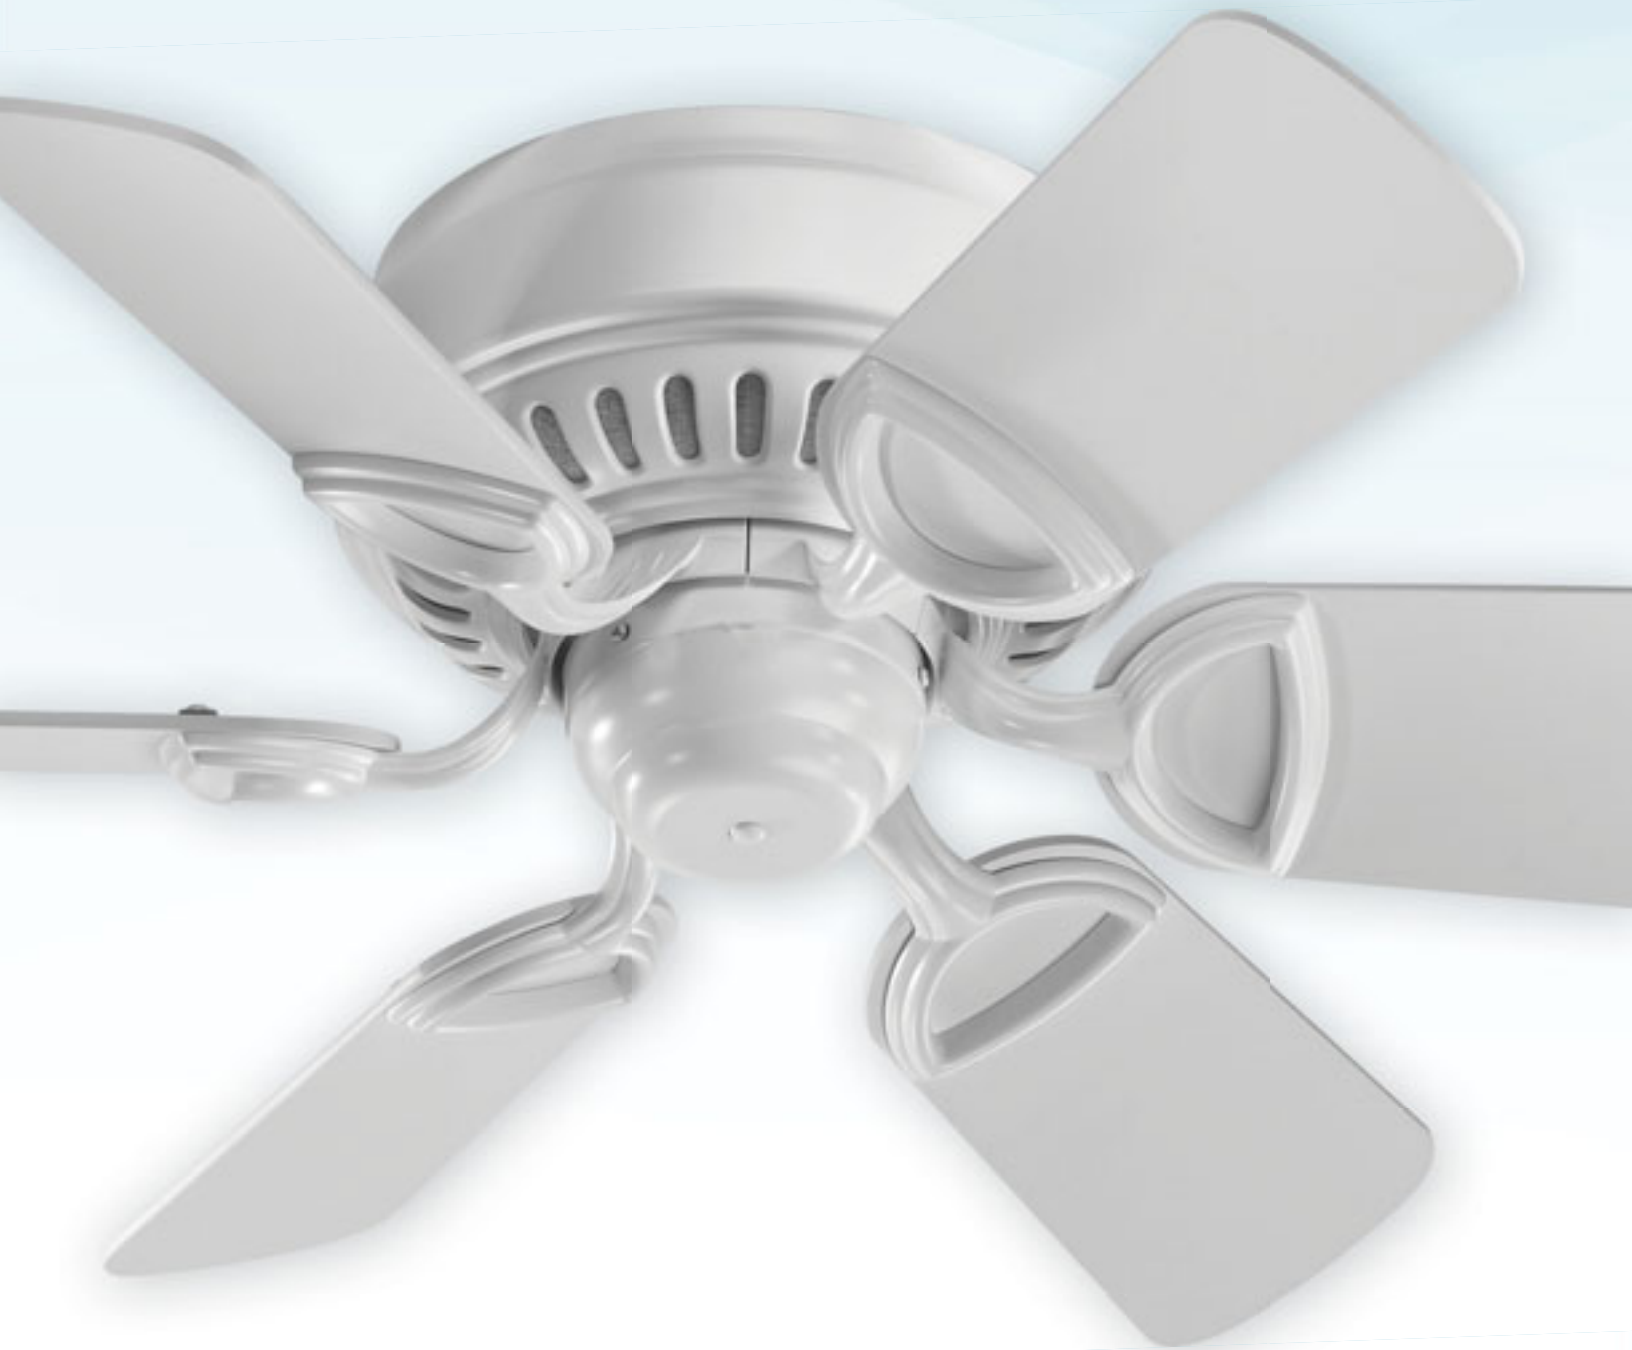

MEDALLION 30" CEILING FAN

Blade Alternative Options Available.

The Medallion 30" fan is an easy, sophisticated way to add air flow and ambience to tight spaces. The smaller 30" blade sweep will fit nicely in both galley-style and open-concept kitchens.