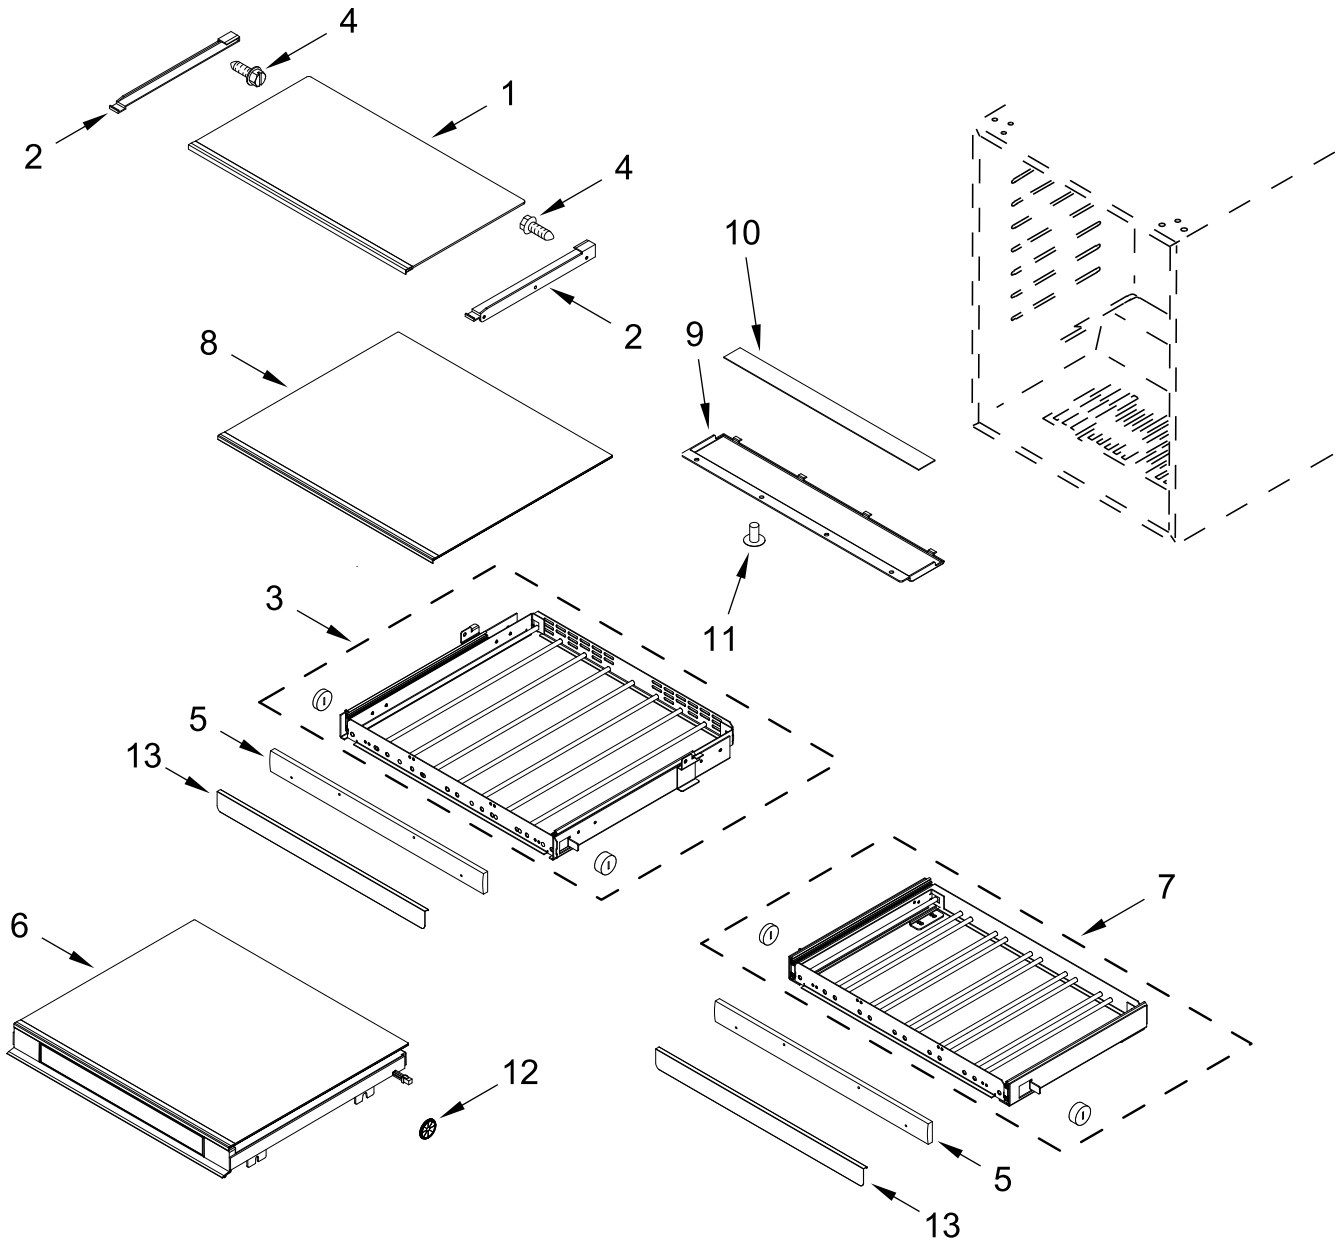

SHELF PARTS

SHELF PARTS

<u>Illus.</u> <u>No.</u>	<u>Part No.</u>	<u>Description</u>
1	W10803989	Glass Shelf Assembly, Top
2	W10797333	Support, Shelf (Right Hand)
	W10797332	Support, Shelf (Left Hand)
3	W10803968	Top Wine Rack Assembly (Right Hinge)
	W10803969	Top Wine Rack Assembly (Left Hinge)

<u>Illus.</u> <u>No.</u>	<u>Part No.</u>	<u>Description</u>
4	W10780344	Screw
5	W10803984	Trim
6	W10803981	Control Panel Assembly
7	W10803971	Wine Rack Assembly, Lower
8	W10803992	Glass Shelf Assembly, Bottom
9	W10622774	Lens, Light

<u>Illus.</u> <u>No.</u>	<u>Part No.</u>	<u>Description</u>
10	W10797323	LED Light Bar
11	W10797324	Screw
12	W10621514	Liner Bushing
13	W10803987	Stainless Trim