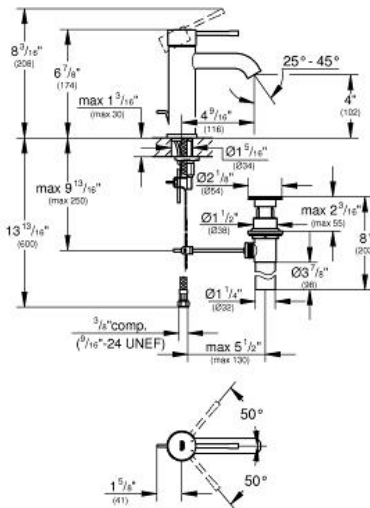

ESSENCE
Single-lever bath faucet
S-Size

MODEL # 23592

GROHE America, Inc | 200 North Gary Avenue, Suite G, Roselle, IL 60172
Phone: +1 (800) 444-7643 | Fax: +1 (800) 225-2778 | us-customerservice@grohe.com

Pure Freude an Wasser

Product Description:
Single-lever bath faucet
S-Size

Standard Specification:

- Single hole installation
- **GROHE SilkMove®** ceramic cartridge
- With temperature limiter
- **GROHE StarLight®** finish
- **GROHE EcoJoy®** Mousseur 1.2 gpm
- 1 1/4" pop-up waste set
- **GROHE AquaGuide** adjustable flow control
- Stainless Steel Braided Flexible Supplies
- **GROHE QuickFix®** installation system
- Metal lever