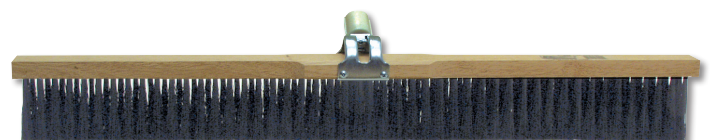

"The Performer" Concrete Finishing Broom

Concrete finishing broom has three rows of 3" black nylon bristles. Fits any standard threaded handle. Adapter included. Accepts standard broom threaded handles (sold separately, page 75).

No.	Size	No.	Size
CC254	24"	CC256	36"
CC255	30"	CC259	Replacement Handle Adapter