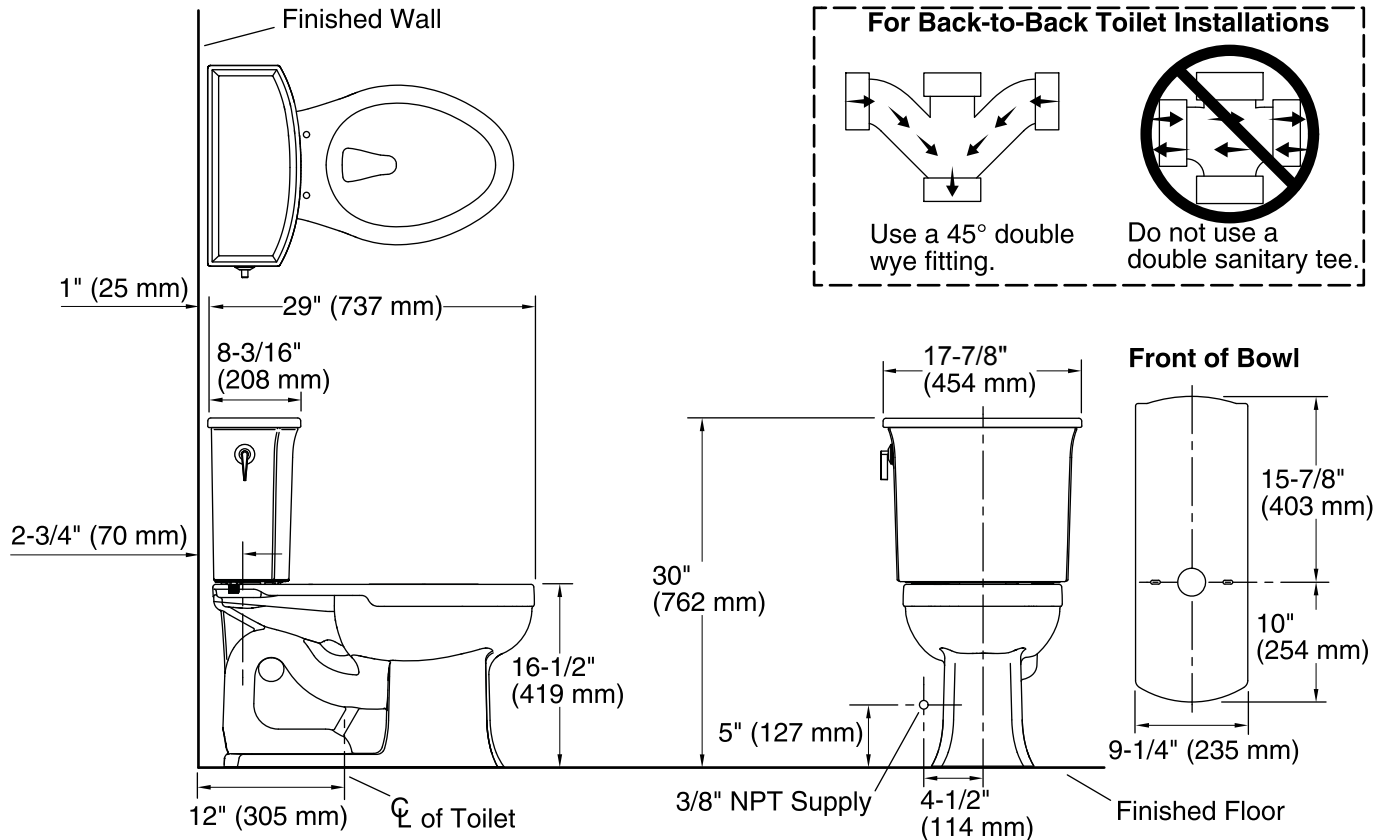

Features

- Vitreous china.
- Comfort Height® Elongated bowl.
- AquaPiston® flushing system.
- 1.28 gpf (4.8 lpf).
- 2-1/8" (54 mm) fully glazed trapway.
- 12" (305 mm) rough-in.
- Less seat and supply.
- 11-1/2" (292 mm) x 8-1/2" (216 mm) water area.
- 29" (737 mm) x 17-7/8" (454 mm) x 30" (762 mm).
- Floor mount / Floor outlet.

Additional included component/s: Tank cover, Trip lever, Bolt cap accessory pack, and Tank accessory pack.

ADA

CSA B651

OBC

Codes/Standards

ASME A112.19.2/CSA B45.1
DOE - Energy Policy Act 1992
EPA WaterSense®
California Energy Commission (CEC)
ADA
ICC/ANSI A117.1
CSA B651
OBC

Technical Information

All product dimensions are nominal.

Toilet type:	Two-piece, Floor-mount
Waste Outlet:	Floor
Bowl shape:	Elongated front
Flush type:	AquaPiston
Trap passageway:	2-1/8" (54 mm)
Water Consumption	
Full:	1.28 gpf (4.8 lpf)
Water surface size:	11-1/2" x 8-1/2" (292 mm x 216 mm)
Rim to water surface:	6-1/4" (159 mm)
Rough-in:	12" (305 mm)
Seat-mounting holes:	5-1/2" (140 mm)

Plumbing Codes require elongated toilets and elongated, open-front toilet seats in public bathrooms.

Accessibility standards require controls to be located on the open side of the toilet.