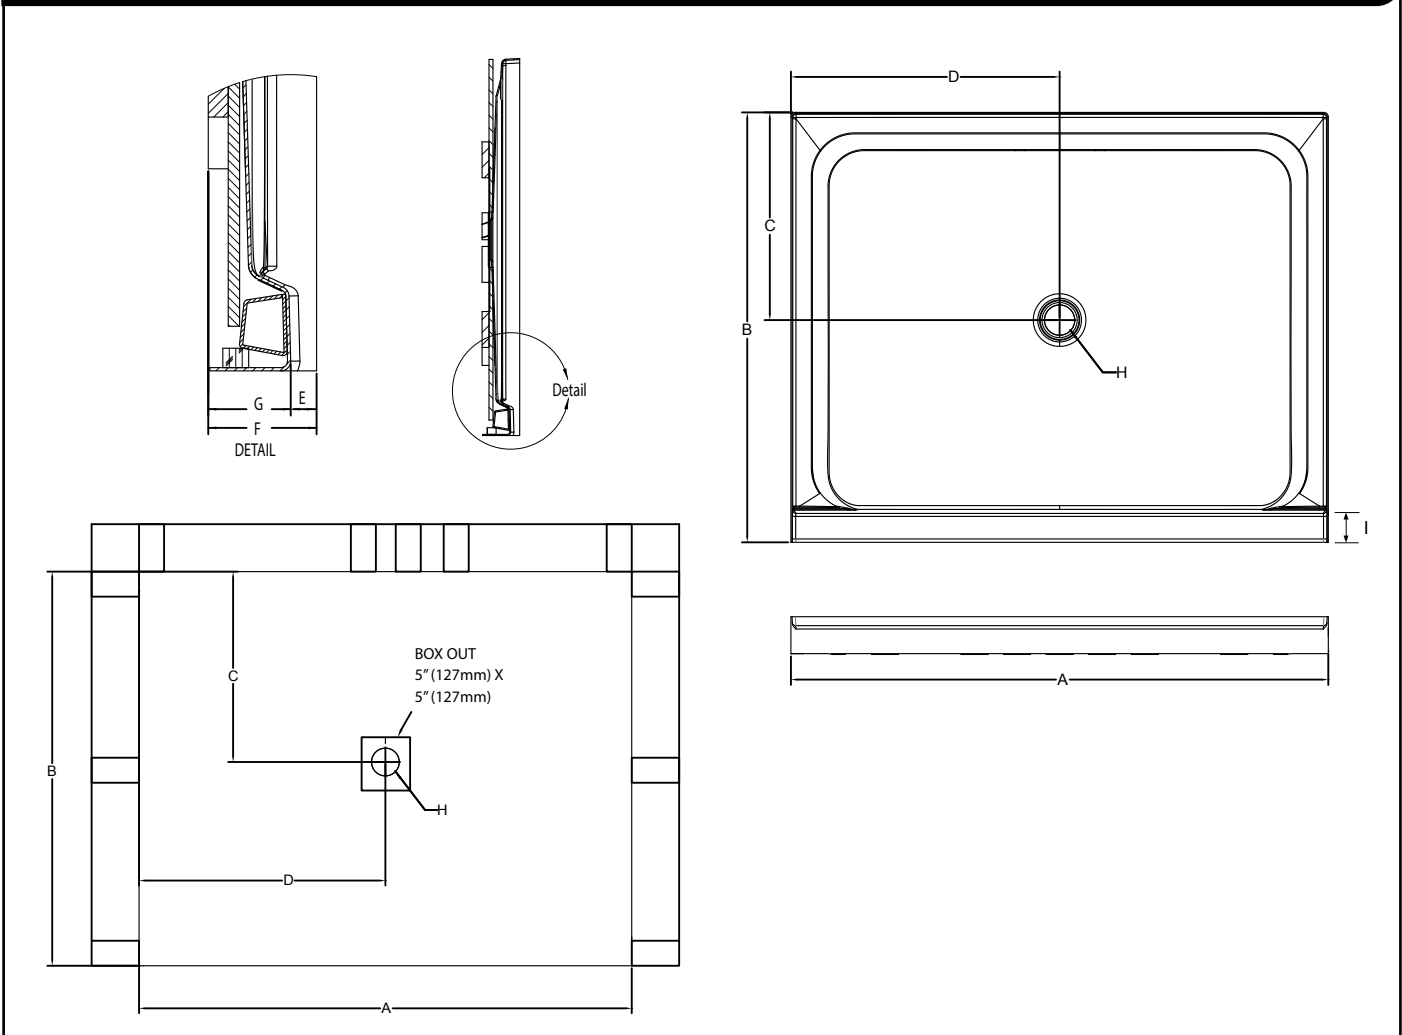

6048 Catalina® Shower Pan

TECHNICAL SPECIFICATIONS

Dimensions	
Weight (Empty)	71 lbs (32 kg)
Weight (Packaged)	76 lbs (34 kg)
Overall Dimensions	60" (1524 mm) x 48" (1220 mm) x 3-3/16" (81 mm)
Drain Location	Center
Total Weight (Floor Loading)	19.3 lbs/ft ² (94 kg/m) ²
Water Pressure Requirement	N/A
A. Overall Length	60" (1524 mm)
B. Overall Width (Includes Nailing Flange)	48" (1220 mm)
C. Drain Rough-In (From Back Wall)	23-3/16" (589 mm)
D. Drain Rough-In (From Side Wall)	30" (762 mm)
E. Flange Height	1" (25.4 mm)
F. Overall Height (Includes Nailing Flange)	4-3/16" (106 mm)
G. Skirt Height	3-3/16" (81 mm)
H. Drain Diameter	3-3/8" (86 mm)
I. Threshold Width	3-1/4" (83 mm)
Accessories	
Drain Kit with Strainer (Sold Separately)	PP69827

KEY DIMENSIONS

© 2021 Jacuzzi Luxury Bath • For additional information call Customer Service 800-288-4002 • <http://www.jacuzzi.com/baths/support/specs-and-manuals/>
 Refer to installation instructions included with fixture before beginning installation. Please confirm product availability and specifications before commencing with any installation work.
 PRODUCT SPECIFICATIONS AND AVAILABILITY ARE SUBJECT TO CHANGE WITHOUT NOTICE.