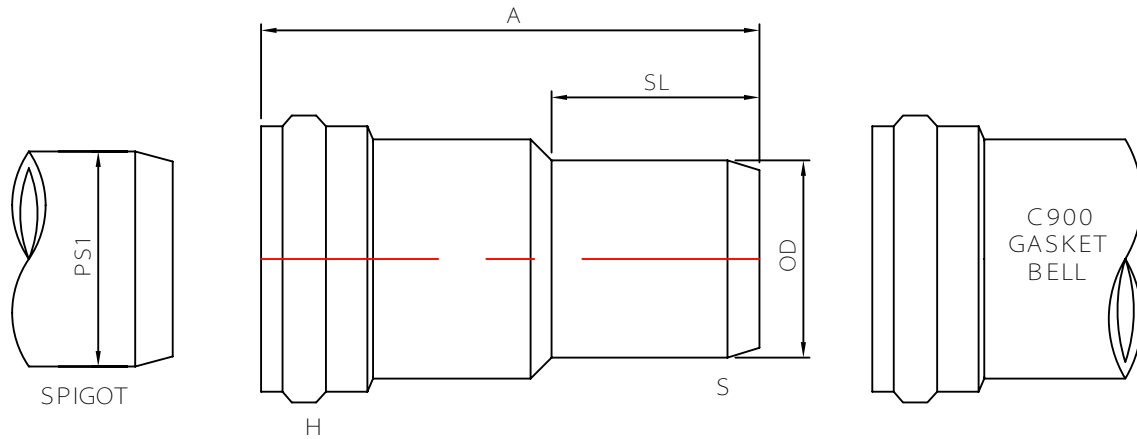

MULTI FITTINGS

LAYING LENGTH

ISSUE DATE: 2017 11 30
SUPERCEDES: 2005 08 05

ADAPTER - IPS x C900 (BxS)

FABRICATED FITTING (F)

	PS1	SIZE HxS	PART NUMBER	A REF	SL REF	OD
F	IPS - 4.500	4x4	532590	-	-	4.800
F	IPS - 6.625	6x6	532597	-	-	6.900
F	IPS - 8.625	8x8	532604	-	-	9.050
F	IPS - 10.750	10x10	532611	-	-	11.100
F	IPS - 12.750	12x12	532618	-	-	13.200