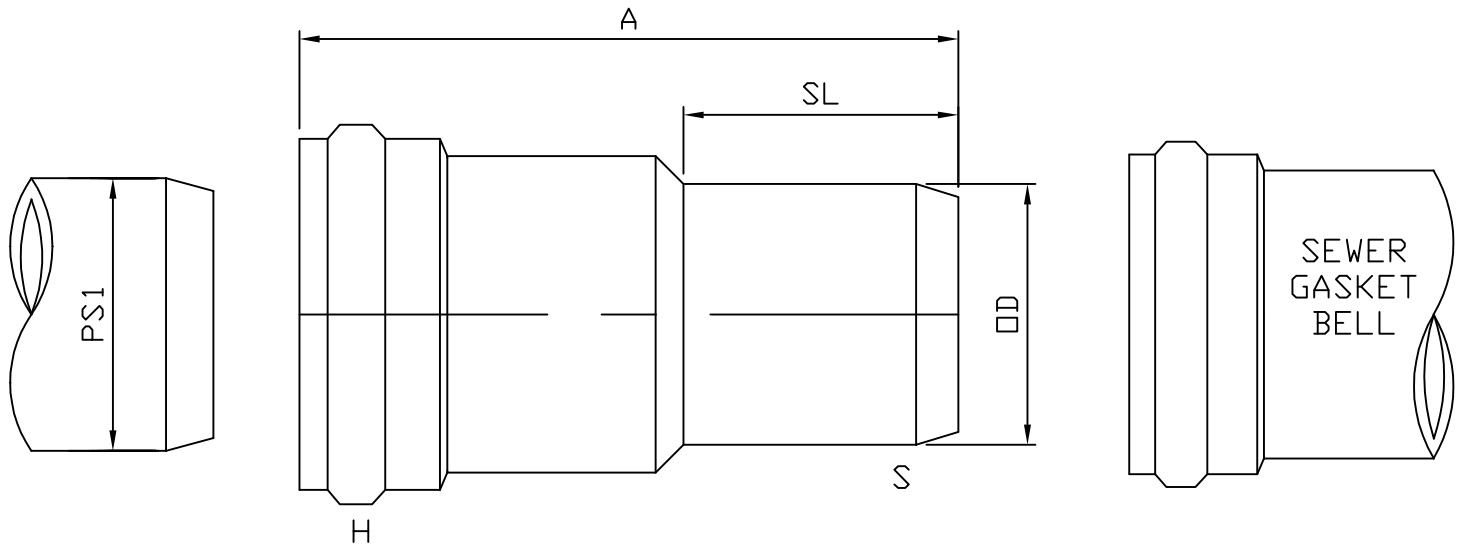

MULTI FITTINGS

LAYING LENGTH

ISSUE DATE: 2017 11 30
SUPERCEDES: 2005 08 05

ADAPTER – C900 x SDR26 (BxS)

MOLDED FITTING (M)
FABRICATED FITTING (F)

	PS1	SIZE HxS	PART NUMBER	A REF	SL REF	OD
F@	C900 - 4.800	4x4	130031	-	-	4.215
M=	C900 - 6.900	6x6	274037	10.000	3.500	6.275
M=	C900 - 9.050	8x8	274038	10.750	4.125	8.400
F@	C900 - 11.100	10x10	130051	-	-	10.500
F@	C900 - 13.200	12x12	130056	-	-	12.500

Note: = Refer to Page C9S4-1 for Hub Detail
@ Refer to Page C9S5 for Hub Detail