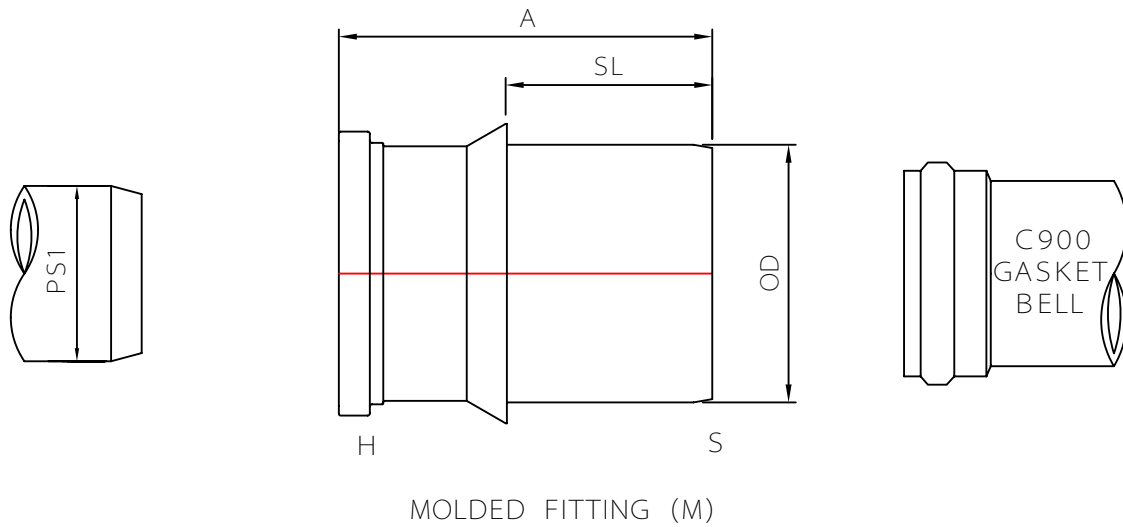

MULTI FITTINGS

LAYING LENGTH

ISSUE DATE: 2017 11 30
SUPERCEDES: 2005 08 05

ADAPTER - SDR26 x C900 (BxS)

	PS1	SIZE HxS	PART NUMBER	A REF	SL REF	OD
F	SEW - 4.215	4x4	273701	7.250	-	4.800
M#	SEW - 6.275	6x6	274033	10.000	5.500	6.900
M#	SEW - 8.400	8x8	274034	10.750	5.500	9.050
F	SEW - 10.500	10x10	532612	-	-	11.100
F	SEW - 12.500	12x12	532619	-	-	13.200

Note: # Refer to Page C9S4-2 for Hub Details