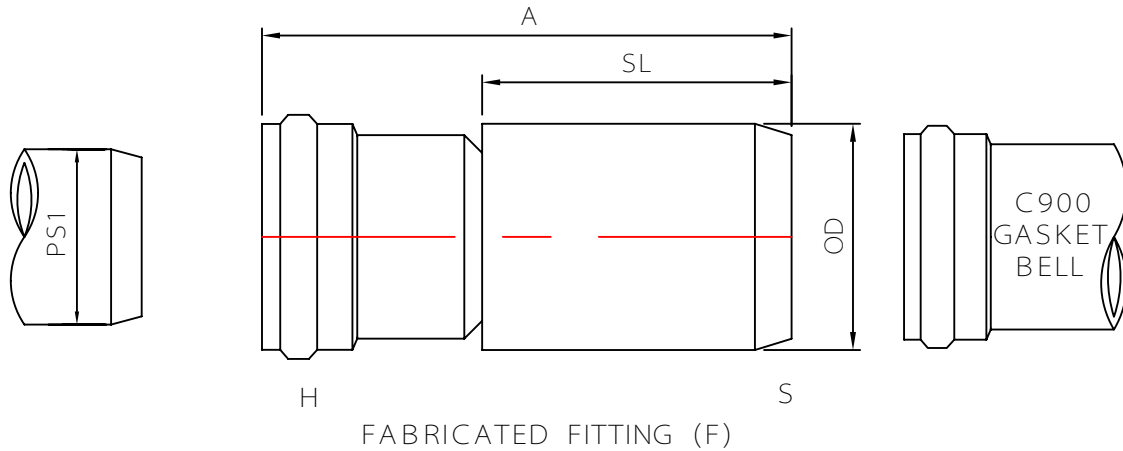

MULTI FITTINGS

LAYING LENGTH

ISSUE DATE: 2017 11 30
SUPERCEDES: 2005 08 05

ADAPTER - SDR26 x C900 (BxS)

	PS1	SIZE HxS	PART NUMBER	A REF	SL REF	OD
F	SEW - 4.215	4x4	273701	7.250	-	4.800
M#	SEW - 6.275	6x6	274033	10.000	5.500	6.900
M#	SEW - 8.400	8x8	274034	10.750	5.500	9.050
F	SEW - 10.500	10x10	532612	-	-	11.100
F	SEW - 12.500	12x12	532619	-	-	13.200

Note: # Refer to Page C9S4-2 for Hub Details