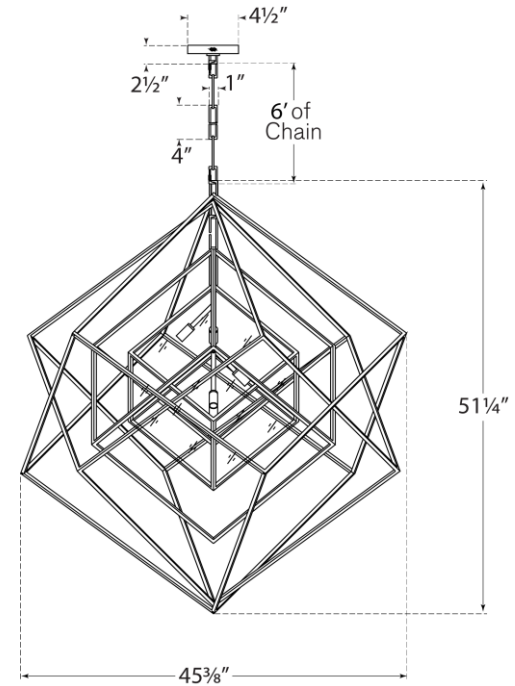

SPEC SHEET

Cubist Large Chandelier

Item # KW 5022G-CG

Designer: Kelly Wearstler

Fixture Height: 51.25"

Width: 45.25"

Canopy: 6" Square

Finishes: Al, G

Glass Options: CG

Socket: 5 - E12 Candelabra

Wattage: 5 - 60 B

Note: UL Only

KW5022