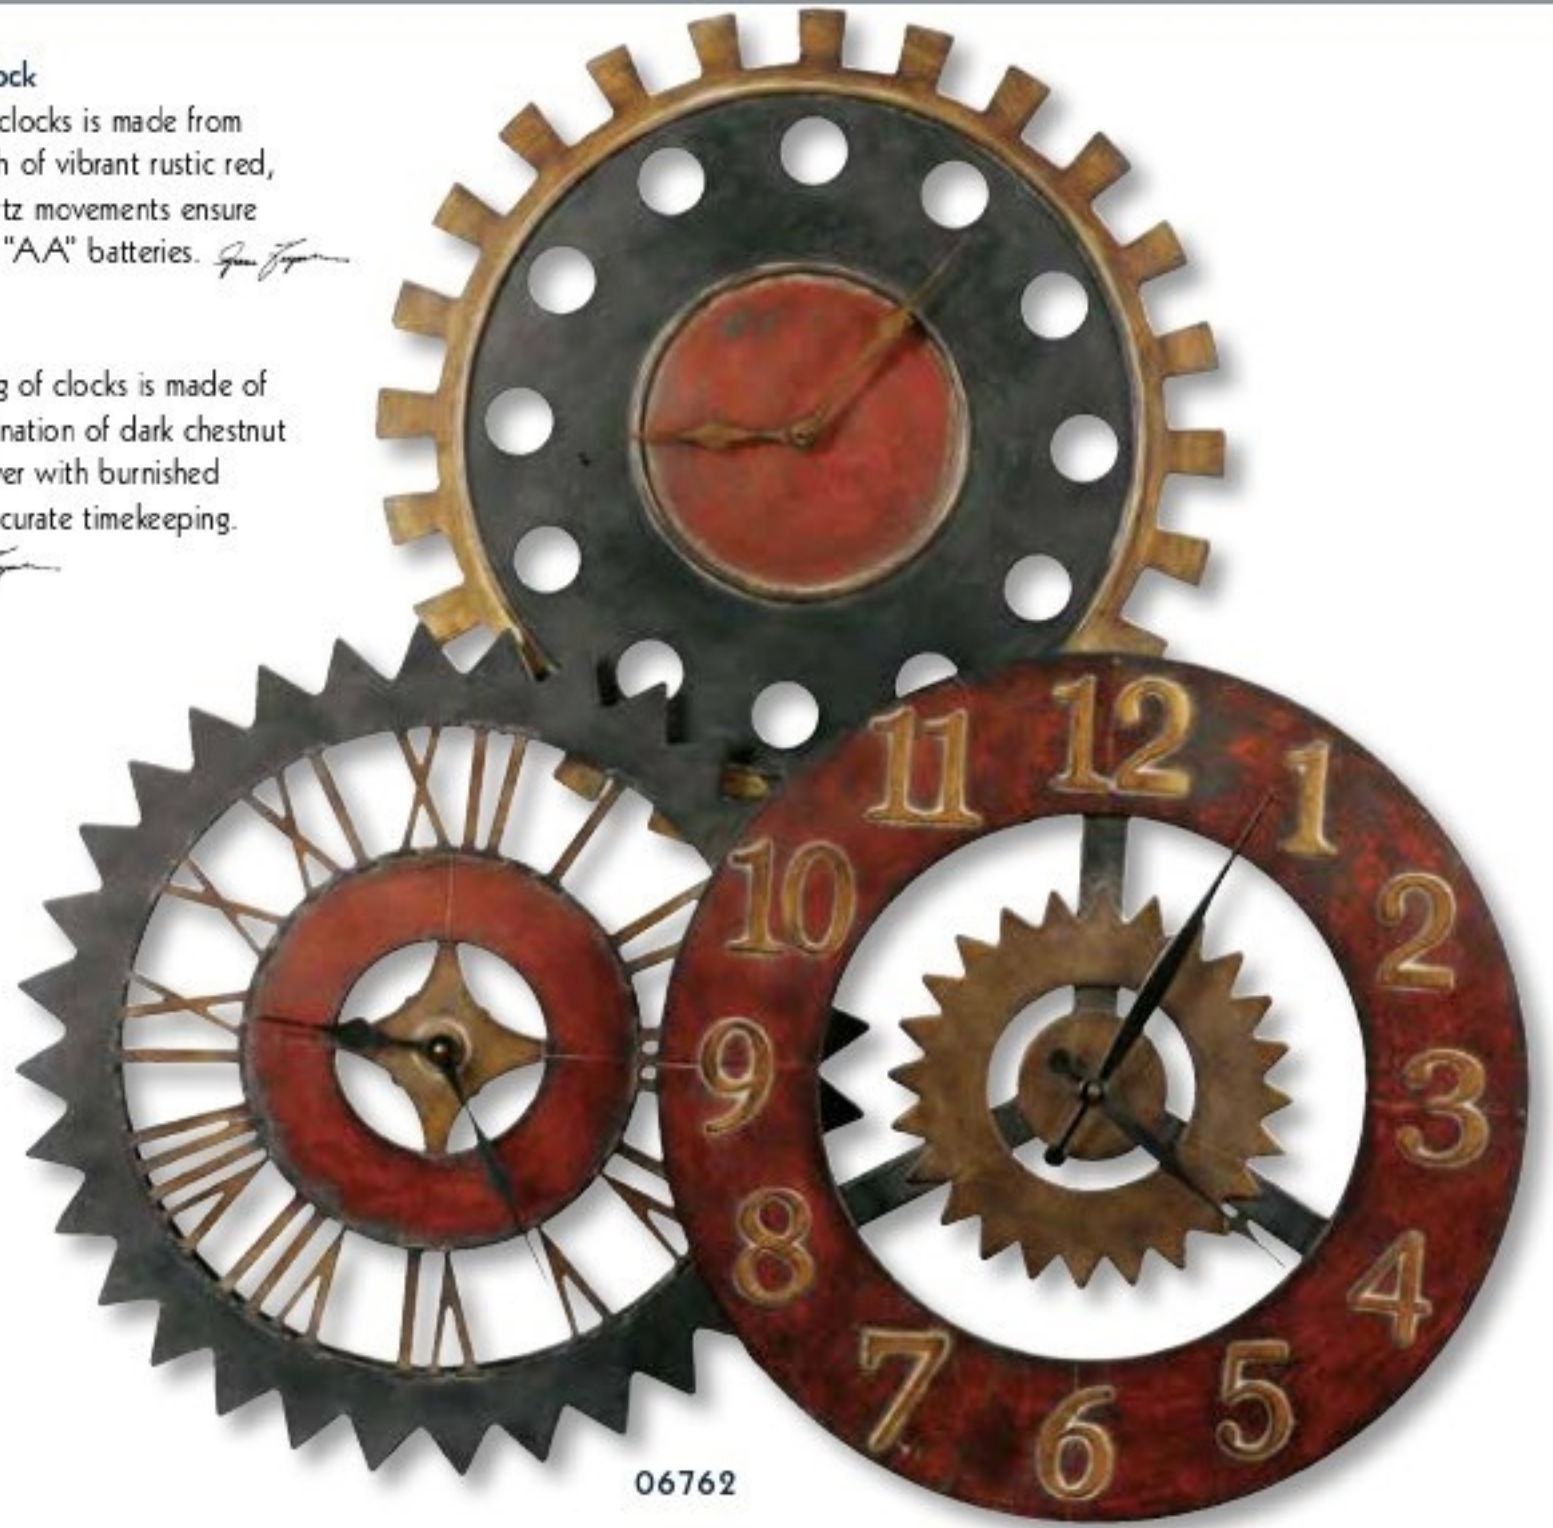

**Two flags in one!**

Our two sided flags feature a different design on each side!

**06762 Rusty Movements Wall Clock**

35"Rd x 3" This unusual collage of clocks is made from hand forged metal and features a finish of vibrant rustic red, antiqued gold and aged black. Quartz movements ensure accurate timekeeping. Requires three "AA" batteries. *Gene Ferguson*

**06788 Spare Parts Wall Clock**

54"x 21"x 2" This unusual grouping of clocks is made of hand forged metal finished in a combination of dark chestnut brown, heavily antiqued gold and silver with burnished details. Quartz movements ensure accurate timekeeping. Requires three "AA" batteries. *Gene Ferguson*