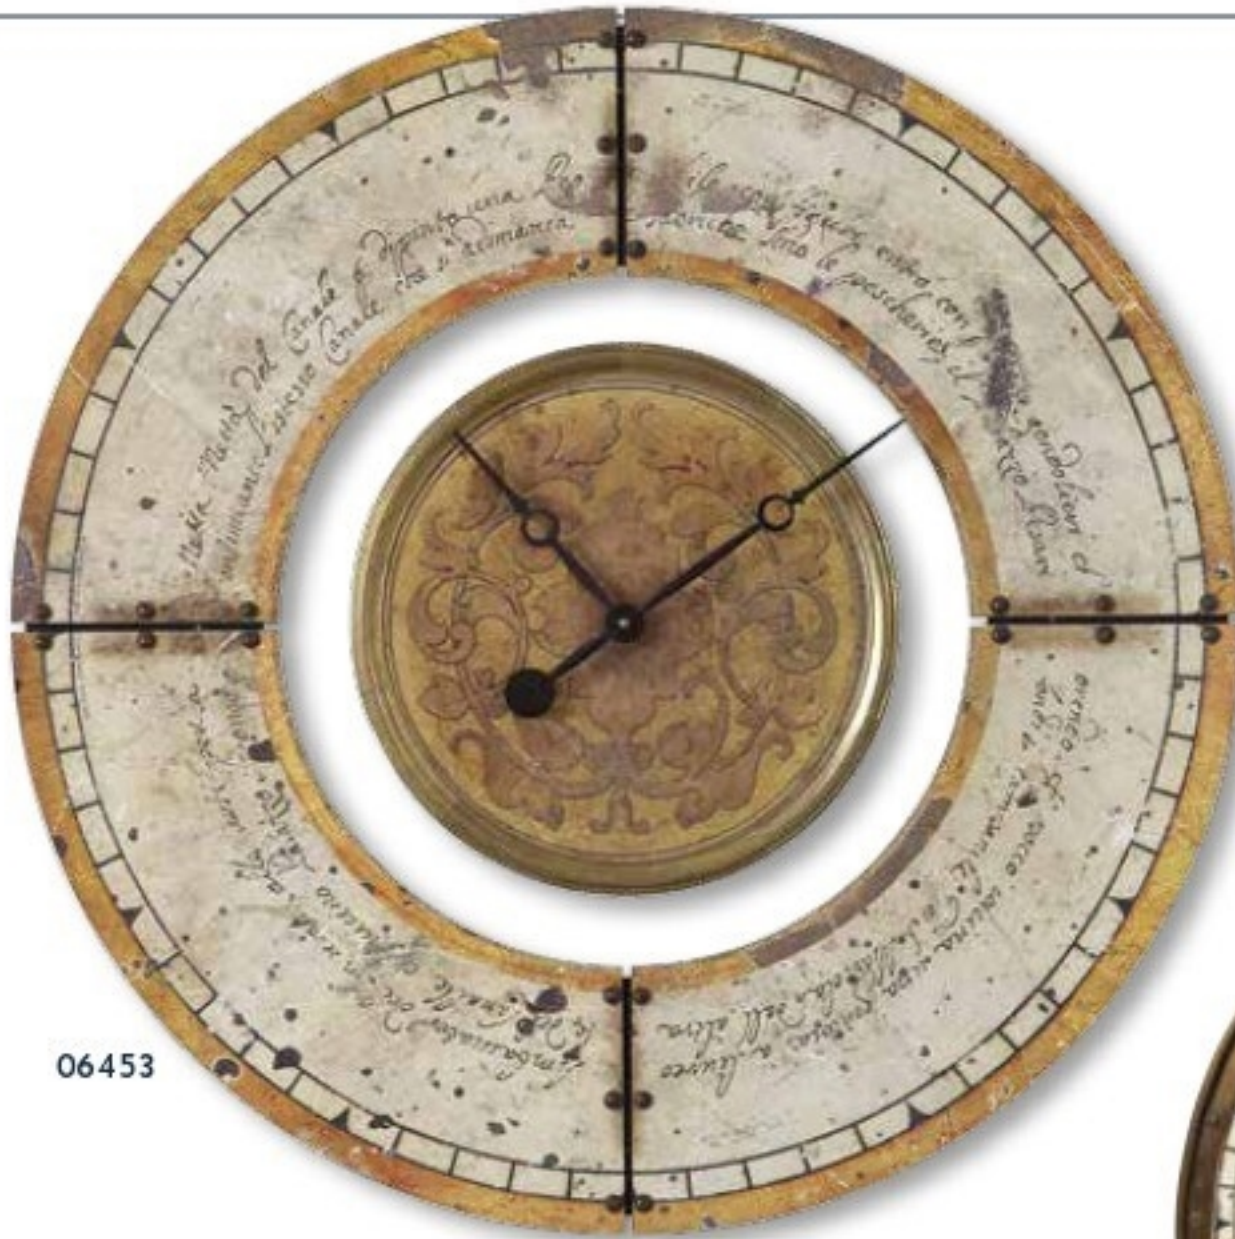

TIMEWORKS

by UTTERMOST

06453