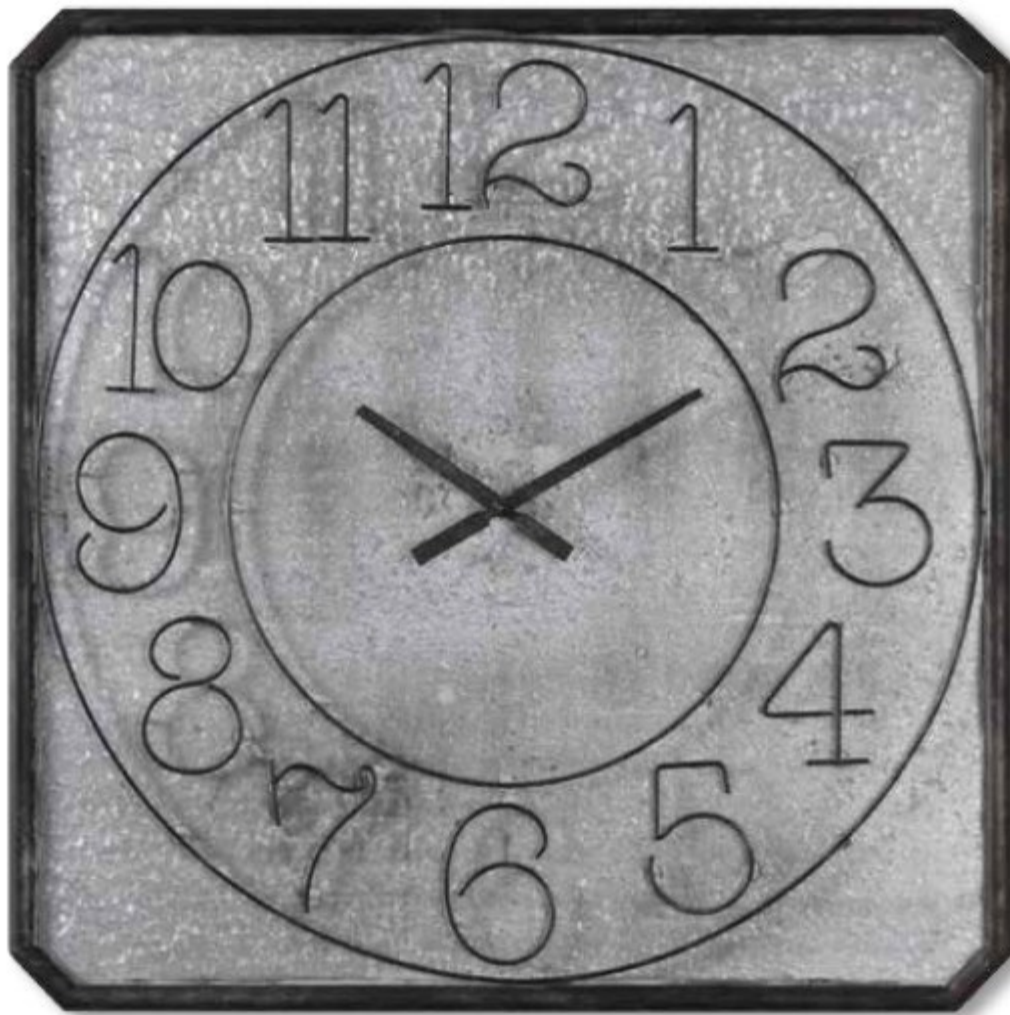

06643 Artemis Wall Clock
24"Rd x 2" Brushed aluminum clock face with rust distressing and oil rubbed bronze details with gold highlights. Quartz movement ensures accurate timekeeping. Requires one "AA" battery.

06436 Dominic Wall Clock
36" x 36" x 2" Both timepiece and statement piece, this large galvanized metal clock features a wrought iron frame and clock face. Quartz movement ensures accurate timekeeping. Requires one "AA" battery.

06436