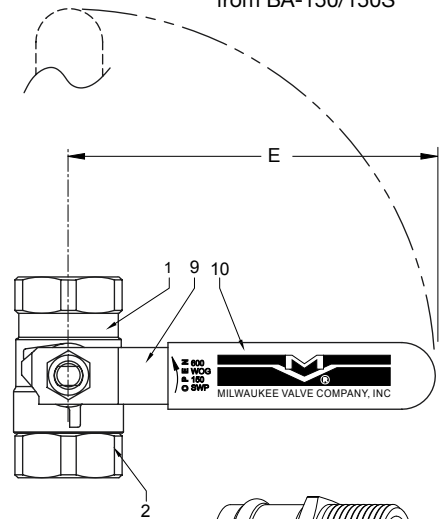

BA-100/100S* P2 1/2"-3"

Bronze Ball Valve
Two Piece
Standard Port (1"-3") Full Port (1/2"-3/4")
200 psig @ 250°F†
Press x Press Ends
Press x Threaded Ends Available (Consult Factory)
Blow-Out Proof Stem
Conforms to MSS SP-110

*Not intended for use in potable water.

MATERIAL LIST

ITEM	PART	MATERIAL	ASTM SPEC
1	Body	Cast Bronze	B584 C84400
2	Tailpiece	Brass	B283 C37700
		Cast Bronze (1 1/4" & up)	B584 C84400
3	Ball	Brass w/Hard Chrome Plating	B283 C37700
		316 Stainless Steel (1)	A276 S31600
4	Seat	RPTFE, 15% Glass filled	
5	Stem	Brass	B21 C46400 H02
		316 Stainless Steel (1)	A276 S31600
6	Thrust Washer	RPTFE, 25% Glass Filled	
7	Packing	PTFE	
8	Packing Nut	Brass	B16 C36000 H02
9	Handle	Steel w/Zinc Plating	Commercial
10	Handle Grip	Vinyl	
11	Handle Nut	Steel w/Zinc Plating	Commercial
12	Press Adapters	Brass Fitting w/EPDM O-Ring (1/2" - 2")	B283 C27450
		Copper (2 1/2" - 3")	B88
13	O-Ring	EPDM	
14	Backing Seal	Acetal	
15	Backing Ring	304 Stainless Steel	A276

(1) Ball and stem are stainless for BA100S P2

With Press Ends

Note: 2 1/2" & 3" are built from BA-150/150S

Press End Adapter (4151 Series)

DIMENSIONS

	UNITS	1/2"	3/4"	1"	1-1/4"	1-1/2"	2"	2-1/2"	3"
		DN15	DN20	DN25	DN32	DN40	DN50	DN65	DN80
A (DIA)	INCHES	0.50	0.76	0.88	1.07	1.32	1.57	2.00	2.31
	mm	13	19	22	27	33	40	51	59
STD Insertion	INCHES	0.87	0.98	0.98	1.02	1.42	1.58	1.80	2.10
	mm	22	25	25	26	36	40	46	53
B	INCHES	5.19	6.17	7.17	7.57	8.44	10.30	12.02	13.94
	mm	132	157	182	192	214	262	305	354
D	INCHES	1.91	2.32	2.68	2.82	3.00	3.36	3.47	3.88
	mm	47	59	68	72	76	85	88	99
E	INCHES	3.82	4.55	4.56	6.33	6.33	7.19	7.19	7.19
	mm	94	116	116	161	161	183	183	183