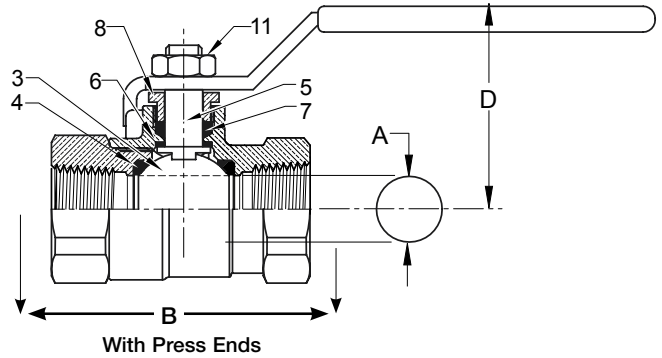

BA-100/100S* P2 1/2"-3"

Bronze Ball Valve
Two Piece
Standard Port (1"-3") Full Port (1/2"-3/4")
200 psig @ 250°F†
Press x Press Ends
Press x Threaded Ends Available (Consult Factory)
Blow-Out Proof Stem
Conforms to MSS SP-110

*Not intended for use in potable water.

MATERIAL LIST

ITEM	PART	MATERIAL	ASTM SPEC
1	Body	Cast Bronze	B584 C84400
2	Tailpiece	Brass	B283 C37700
		Cast Bronze (1 1/4" & up)	B584 C84400
3	Ball	Brass w/Hard Chrome Plating	B283 C37700
		316 Stainless Steel (1)	A276 S31600
4	Seat	RPTFE, 15% Glass filled	
5	Stem	Brass	B21 C46400 H02
		316 Stainless Steel (1)	A276 S31600
6	Thrust Washer	RPTFE, 25% Glass Filled	
7	Packing	PTFE	
8	Packing Nut	Brass	B16 C36000 H02
9	Handle	Steel w/Zinc Plating	Commercial
10	Handle Grip	Vinyl	
11	Handle Nut	Steel w/Zinc Plating	Commercial
12	Press Adapters	Brass Fitting w/EPDM O-Ring (1/2" - 2")	B283 C27450
		Copper (2 1/2" - 3")	B88
13	O-Ring	EPDM	
14	Backing Seal	Acetal	
15	Backing Ring	304 Stainless Steel	A276

(1) Ball and stem are stainless for BA100S P2

With Press Ends

Note: 2 1/2" & 3" are built from BA-150/150S

Press End Adapter (4151 Series)

DIMENSIONS

	UNITS	1/2"	3/4"	1"	1-1/4"	1-1/2"	2"	2-1/2"	3"
		DN15	DN20	DN25	DN32	DN40	DN50	DN65	DN80
A (DIA)	INCHES	0.50	0.76	0.88	1.07	1.32	1.57	2.00	2.31
	mm	13	19	22	27	33	40	51	59
STD Insertion	INCHES	0.87	0.98	0.98	1.02	1.42	1.58	1.80	2.10
	mm	22	25	25	26	36	40	46	53
B	INCHES	5.19	6.17	7.17	7.57	8.44	10.30	12.02	13.94
	mm	132	157	182	192	214	262	305	354
D	INCHES	1.91	2.32	2.68	2.82	3.00	3.36	3.47	3.88
	mm	47	59	68	72	76	85	88	99
E	INCHES	3.82	4.55	4.56	6.33	6.33	7.19	7.19	7.19
	mm	94	116	116	161	161	183	183	183