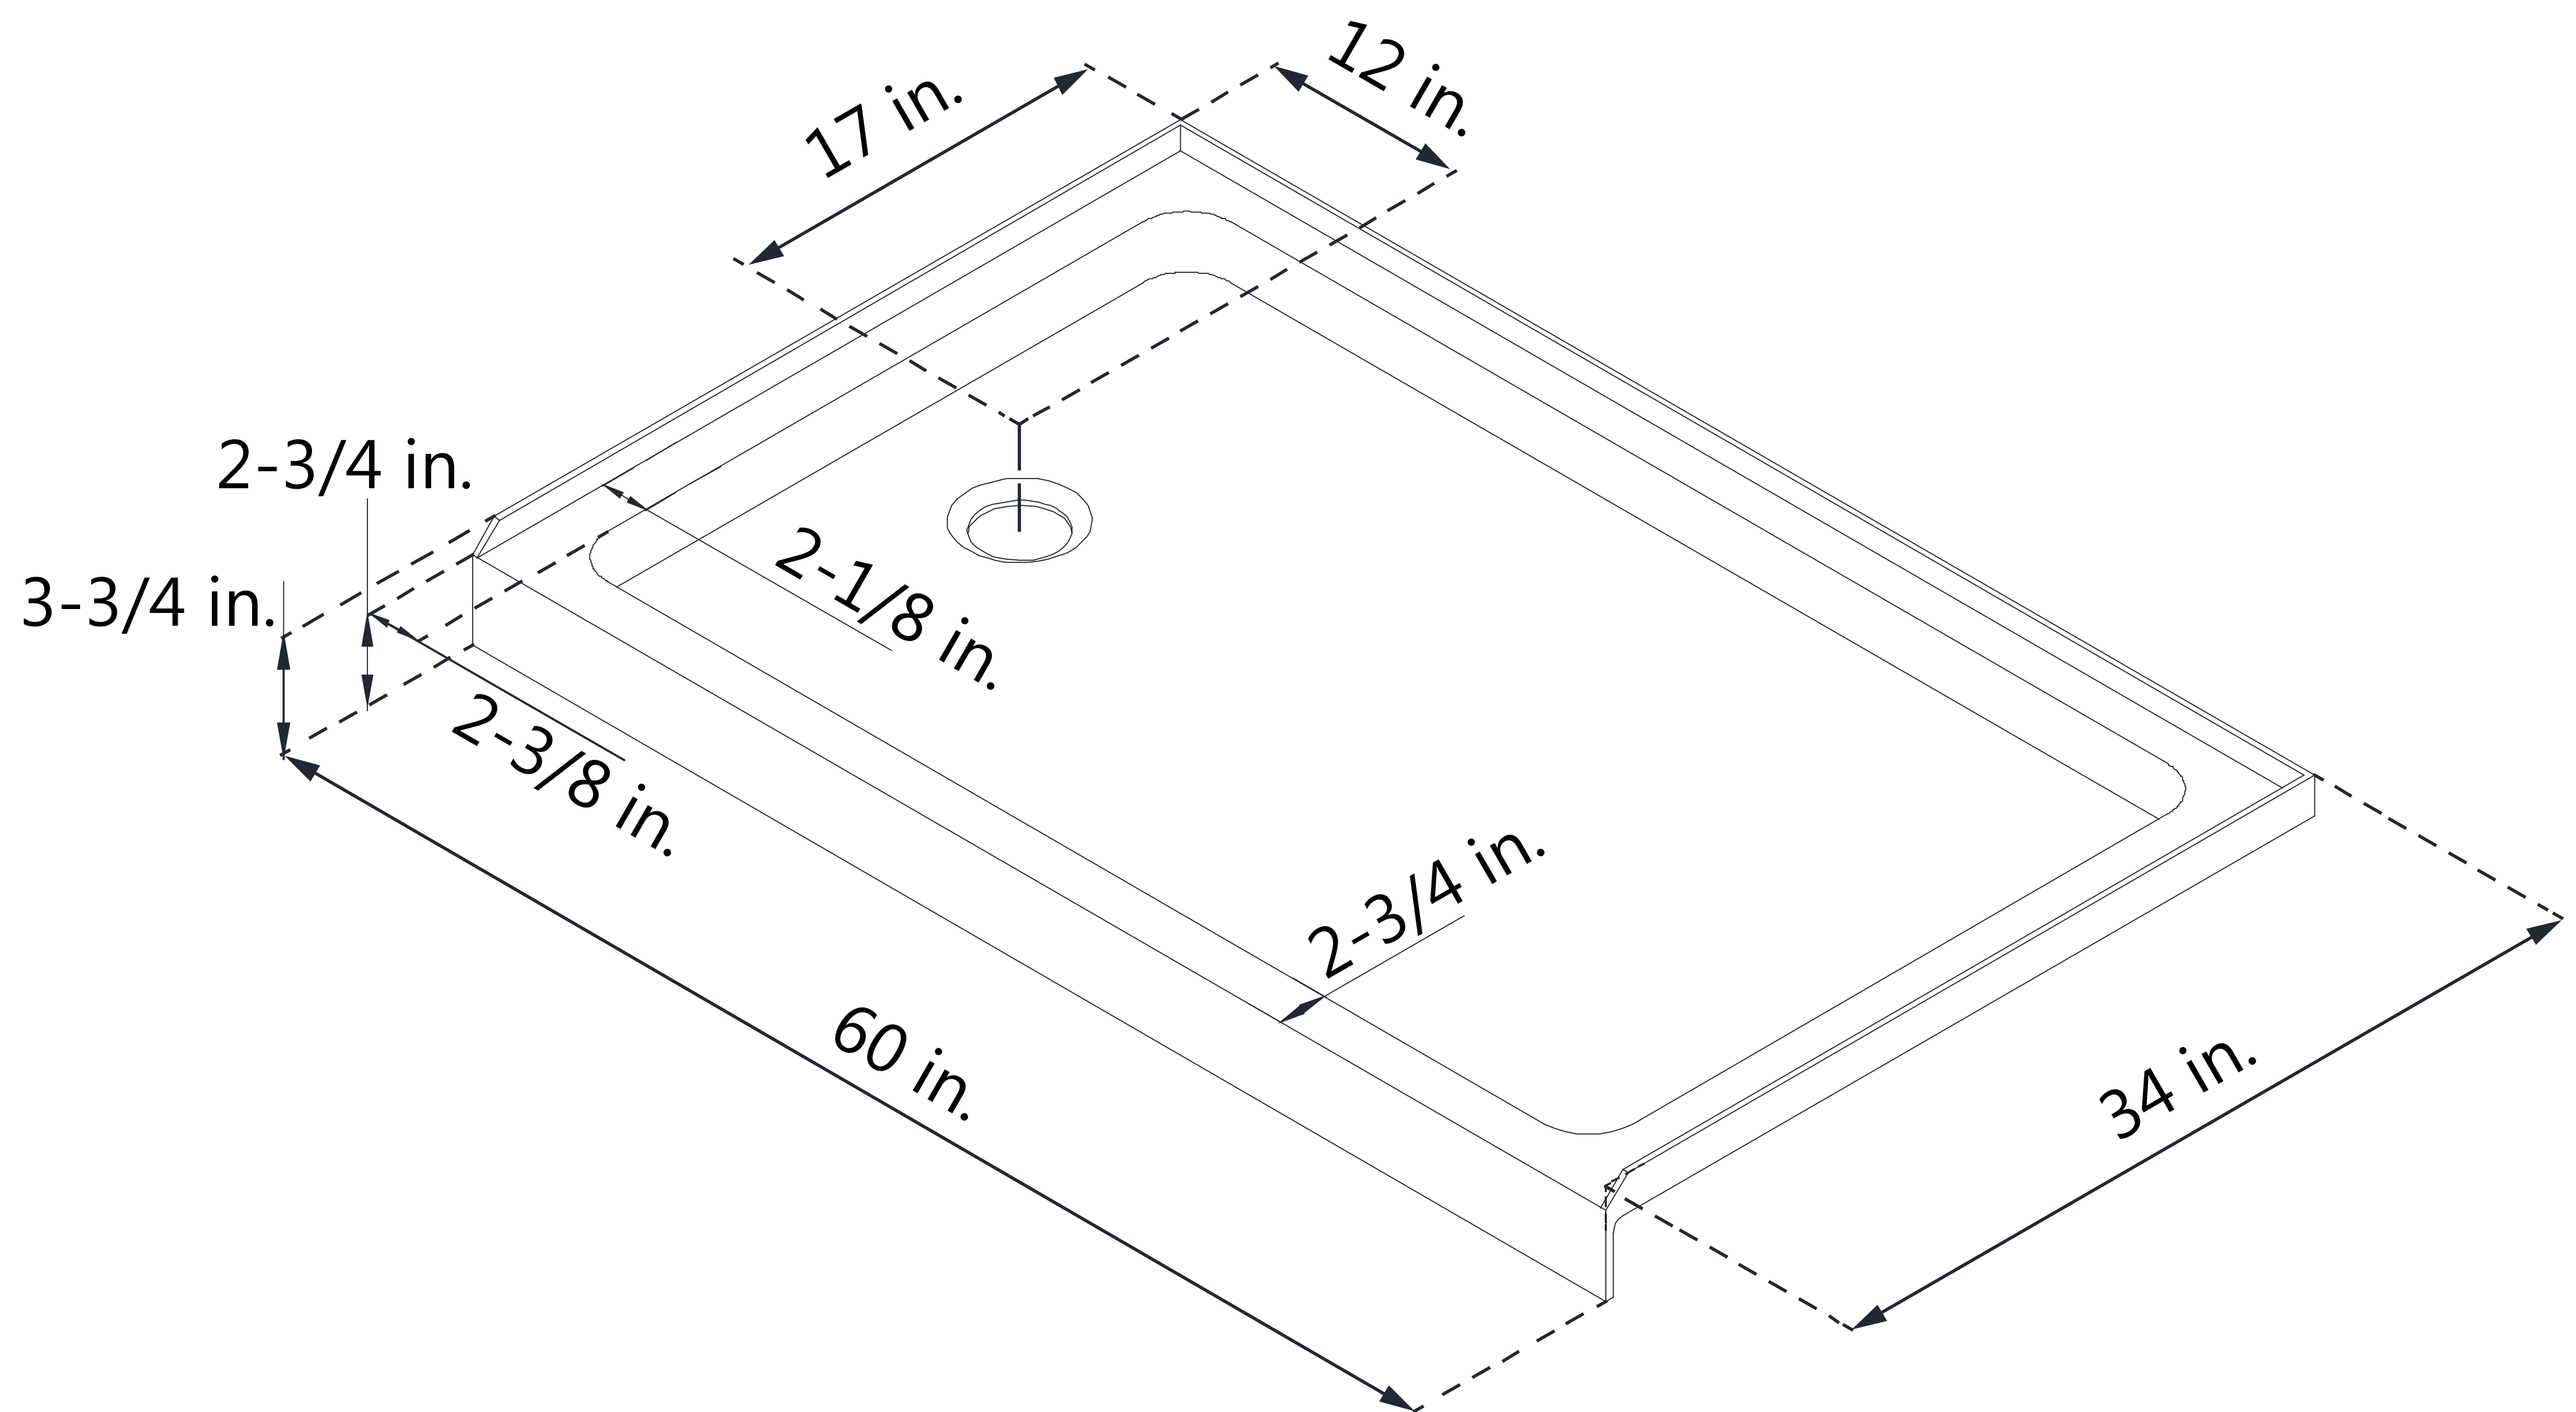

DLT-1134601

SLIMLINE SHOWER BASE

SINGLE THRESHOLD

LEFT DRAIN

Drain Hole Specs

DreamLine reserves the right to update or modify the hardware or materials pictured without prior notice for the purpose of product improvement and customer satisfaction.