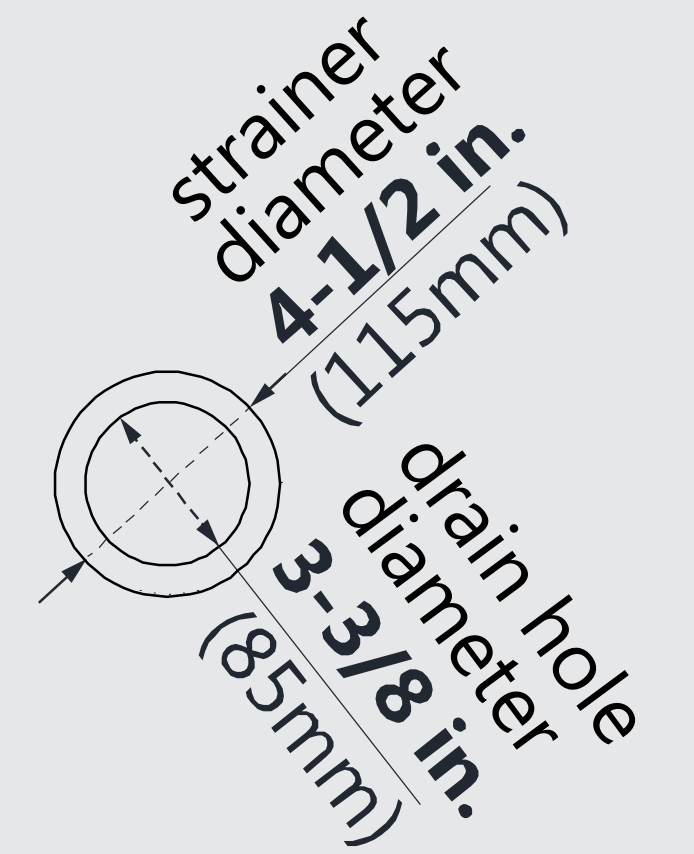

DLT-1134601

SLIMLINE SHOWER BASE

SINGLE THRESHOLD

LEFT DRAIN

Drain Hole Specs

DreamLine reserves the right to update or modify the hardware or materials pictured without prior notice for the purpose of product improvement and customer satisfaction.