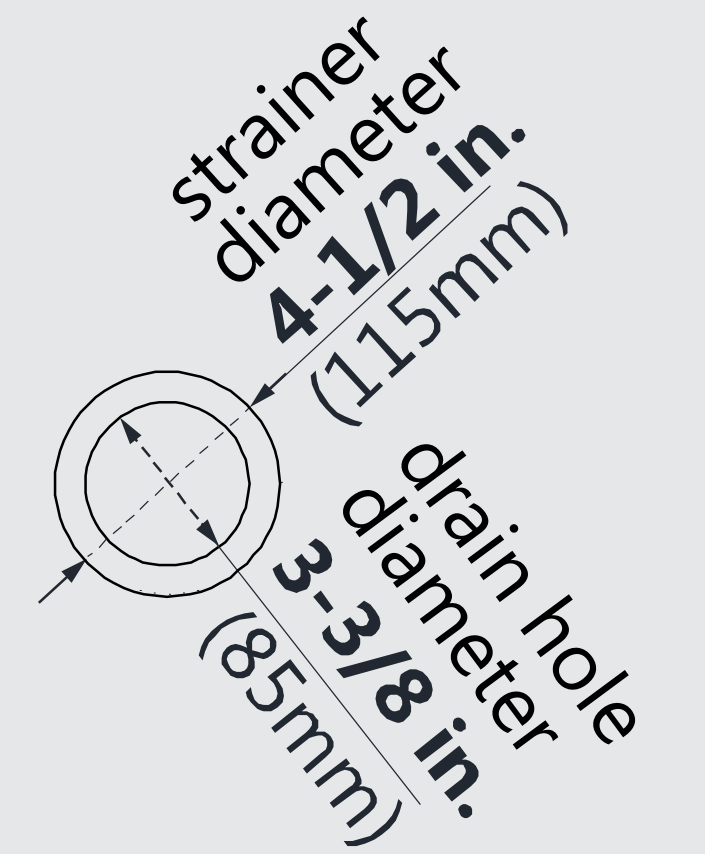

DLT-1036602

SLIMLINE SHOWER BASE

DOUBLE THRESHOLD

RIGHT DRAIN

Drain Hole Specs

DreamLine reserves the right to update or modify the hardware or materials pictured without prior notice for the purpose of product improvement and customer satisfaction.