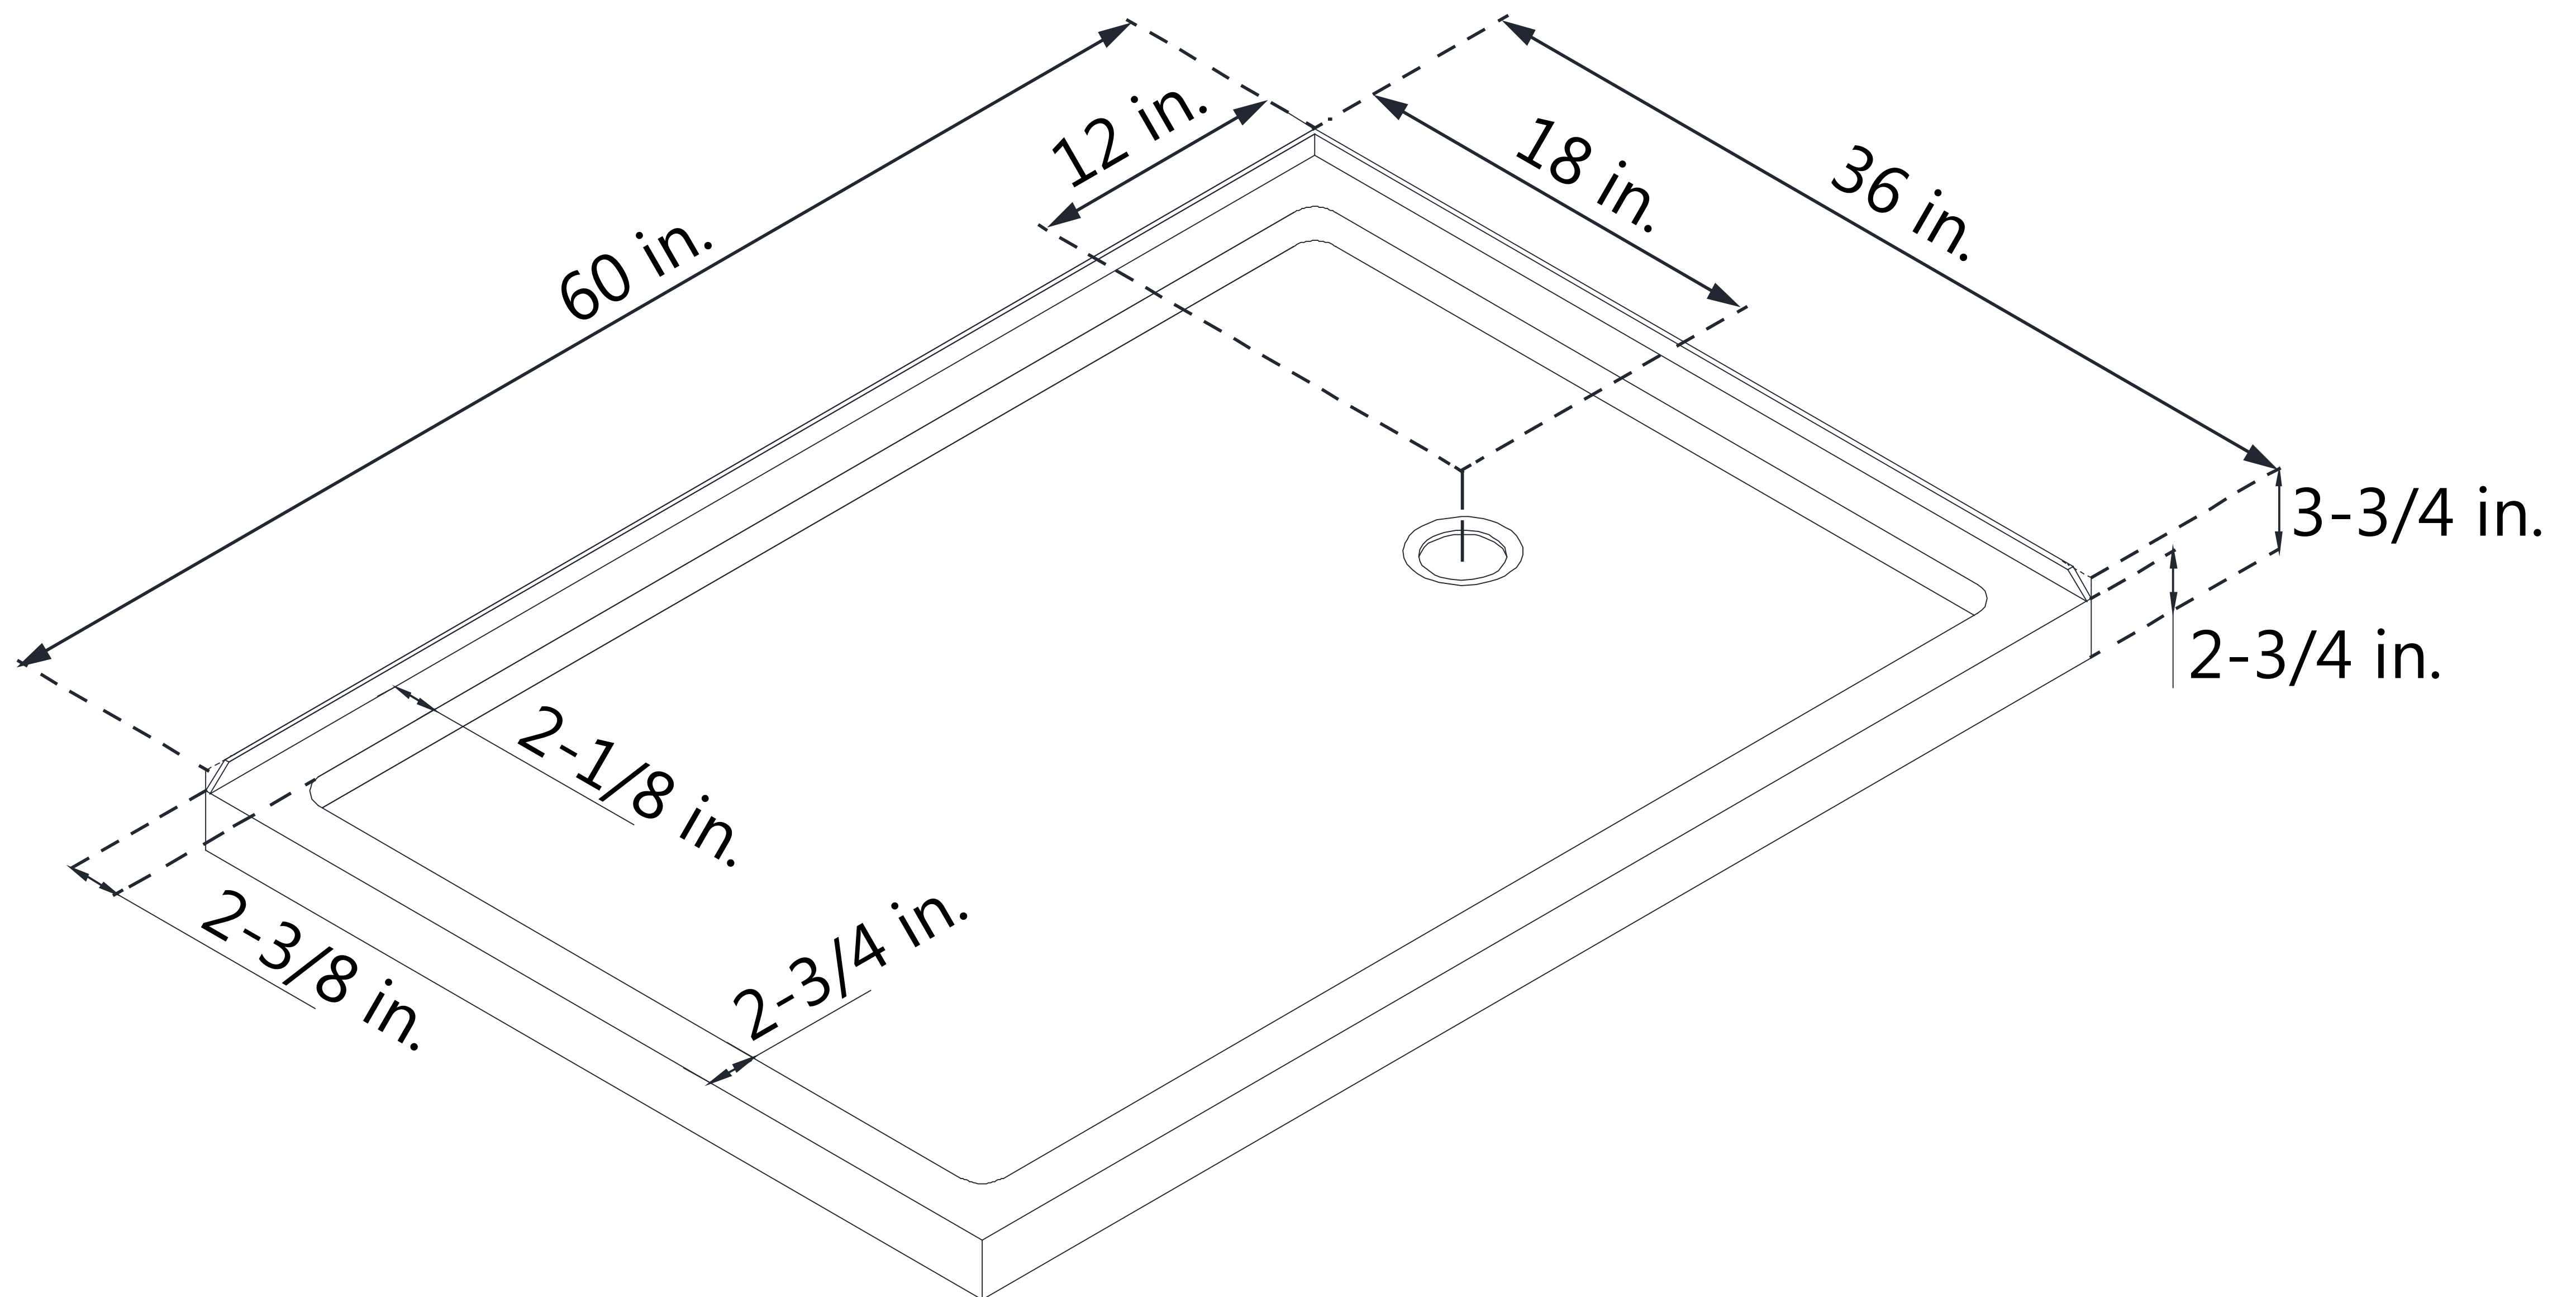

DLT-1036602

SLIMLINE SHOWER BASE

DOUBLE THRESHOLD

RIGHT DRAIN

Drain Hole Specs

DreamLine reserves the right to update or modify the hardware or materials pictured without prior notice for the purpose of product improvement and customer satisfaction.