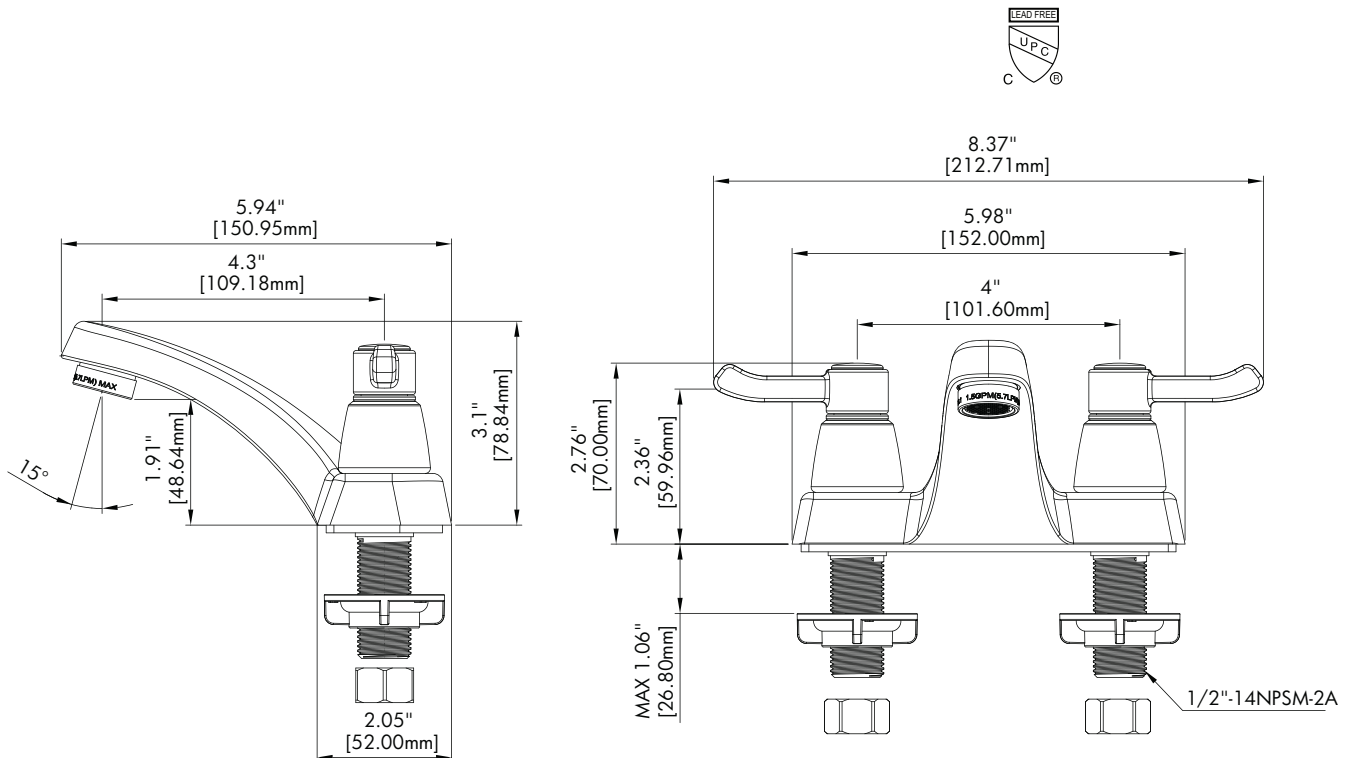

Commander® 4" Centerset Faucet

FEATURES:

- Brass construction with corrosion resistant polished chrome finish
- Lever handle with color-coded indexes
- 1/4 turn ceramic cartridges to ensure drip-free performance
- 0.5 GPM (1.89 L/min) flow control
- Accommodates installations up to 1-1/16" thick
- 4" fixed centers
- 1/2" -14 NPSM inlets (supply lines not included)
- Drain assembly not included

STANDARDS:

- ASME A112.18.1/CSA B125.1 certified
- NSF/ANSI 61 certified
- NSF/ANSI 372 certified

WARRANTY:

Visit www.speakman.com for full product warranty information

- 5 Year Limited Warranty (commercial)
- 5 Year Limited Warranty (residential)

1. All dimensions are in inches (millimeters) unless otherwise specified and are subject to change without notice.

Architect/Engineer Approval Space:

SPEAKMAN
400 ANCHOR MILL ROAD
NEW CASTLE, DE 19720

P: 800-537-2107
F: 800-977-2747
W: WWW.SPEAKMAN.COM
R: 01-MAY 2018