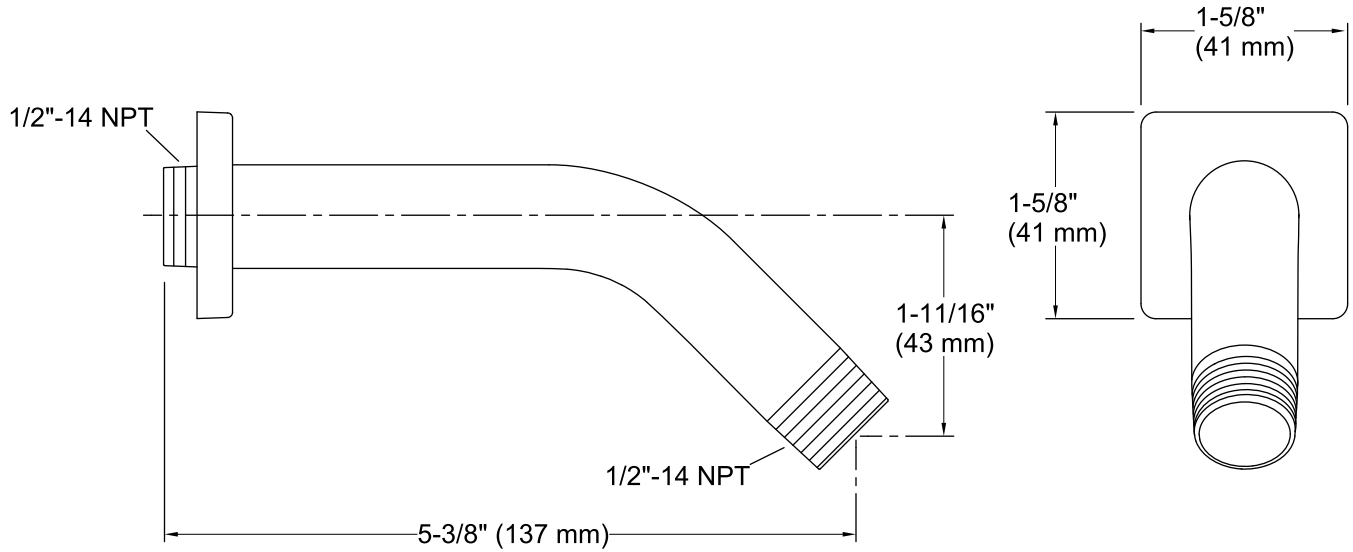

### Features

- 1/2-inch NPT connection.
- Coordinates with other products in the Honesty® collection
- 5-3/4" x 5-1/3" x 2-11/16"

### Available Color/Finishes

*Color tiles intended for reference only.*

Color	Code	Description
	CP	Polished Chrome

**Technical Information**

All product dimensions are nominal.

**Notes**

Install this product according to the installation guide.