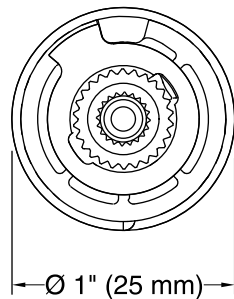

Features

- Includes deep rough-in kit complete
- Universal design - works with all trims (and finishes) for K-8305 cartridge

Material

- Premium materials selected for long term reliability and resistance to wear

Installation

- Increases K-8305 cartridge rough-in depth by 3/4"

Recommended Accessories

K-8305 Pressure Balance Cartridge

Codes/Standards

None Applicable

KOHLER® Faucet Lifetime Limited Warranty

See website for detailed warranty information.

Technical Information

All product dimensions are nominal.