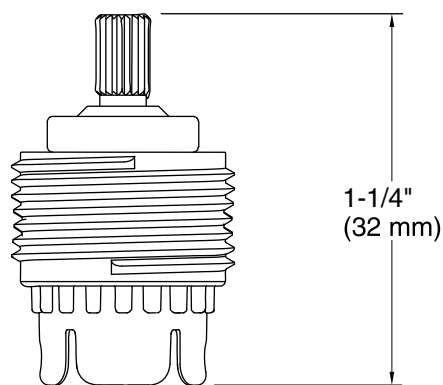

Features

- Includes deep rough-in kit complete
- Universal design - works with all trims (and finishes) for K-8305 cartridge

Material

- Premium materials selected for long term reliability and resistance to wear

Installation

- Increases K-8305 cartridge rough-in depth by 3/4"

Recommended Accessories

K-8305 Pressure Balance Cartridge

Codes/Standards

None Applicable

KOHLER® Faucet Lifetime Limited Warranty

See website for detailed warranty information.

Technical Information

All product dimensions are nominal.