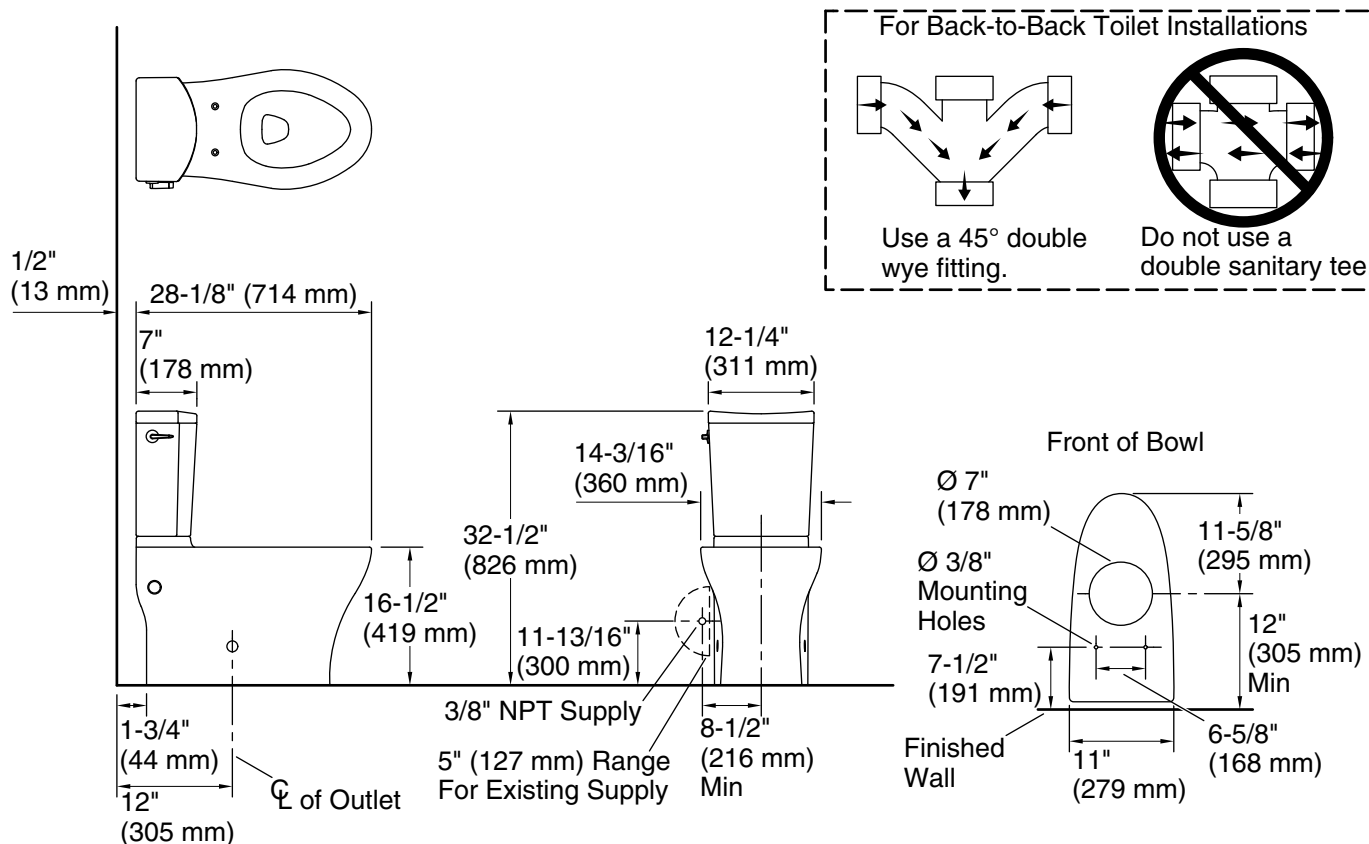

Persuade® Curv Comfort Height®

two-piece elongated dual-flush toilet
K-75790

Features

- Two-piece design.
- Elongated bowl offers added room and comfort.
- Comfort Height® feature offers chair-height seating that makes sitting down and standing up easier for most adults.
- Left-hand nested trip lever offers a choice of 1.0 or 1.6 gallons per flush (gpf).
- Skirted trapway simplifies cleaning.
- Combination consists of the K-4326 bowl and the K-19042 tank.
- Patented ReadyLock® installation system, a simple solution for skirted toilets, saves time, hassle, and eliminates the need to drill into the floor for standard 12" (305 mm) rough-in.
- Standard 12" (305 mm) rough-in only. Cannot be combined with K-5383, or K-5381 for use in 10" or 14" installations.

Persuade® Curv Comfort Height®
two-piece elongated dual-flush toilet
K-75790

Technical Information

All product dimensions are nominal.

Toilet type:	Floor-mount
Waste Outlet:	Floor
Bowl shape:	Elongated
Trap passageway:	2-5/16" (58 mm)
Water Consumption	
Full:	1.6 gpf (6 lpf)
Reduced:	1 gpf (3.8 lpf)
Water surface size:	4-1/2" x 5-3/4" (114 mm x 146 mm)
Rim to water surface:	8-1/2" (216 mm)
Rough-in:	12" (305 mm)
Seat-mounting holes:	5-1/2" (140 mm)

Notes

Install this product according to the installation instructions.

IMPORTANT! The rough-in must be 12" (305 mm) or more from the base of the wall or baseboard. Install or relocate the supply and outlet as necessary to conform to rough-in dimensions.

If this toilet is installed in new construction, install a new supply stop following the dimensions in the diagram.

In installations with the supply stop installed, the existing supply stop may need to be relocated if it is less than 8-1/2" (216 mm) from the centerline of the toilet. Dry fit the toilet to confirm if the supply stop needs to be relocated.