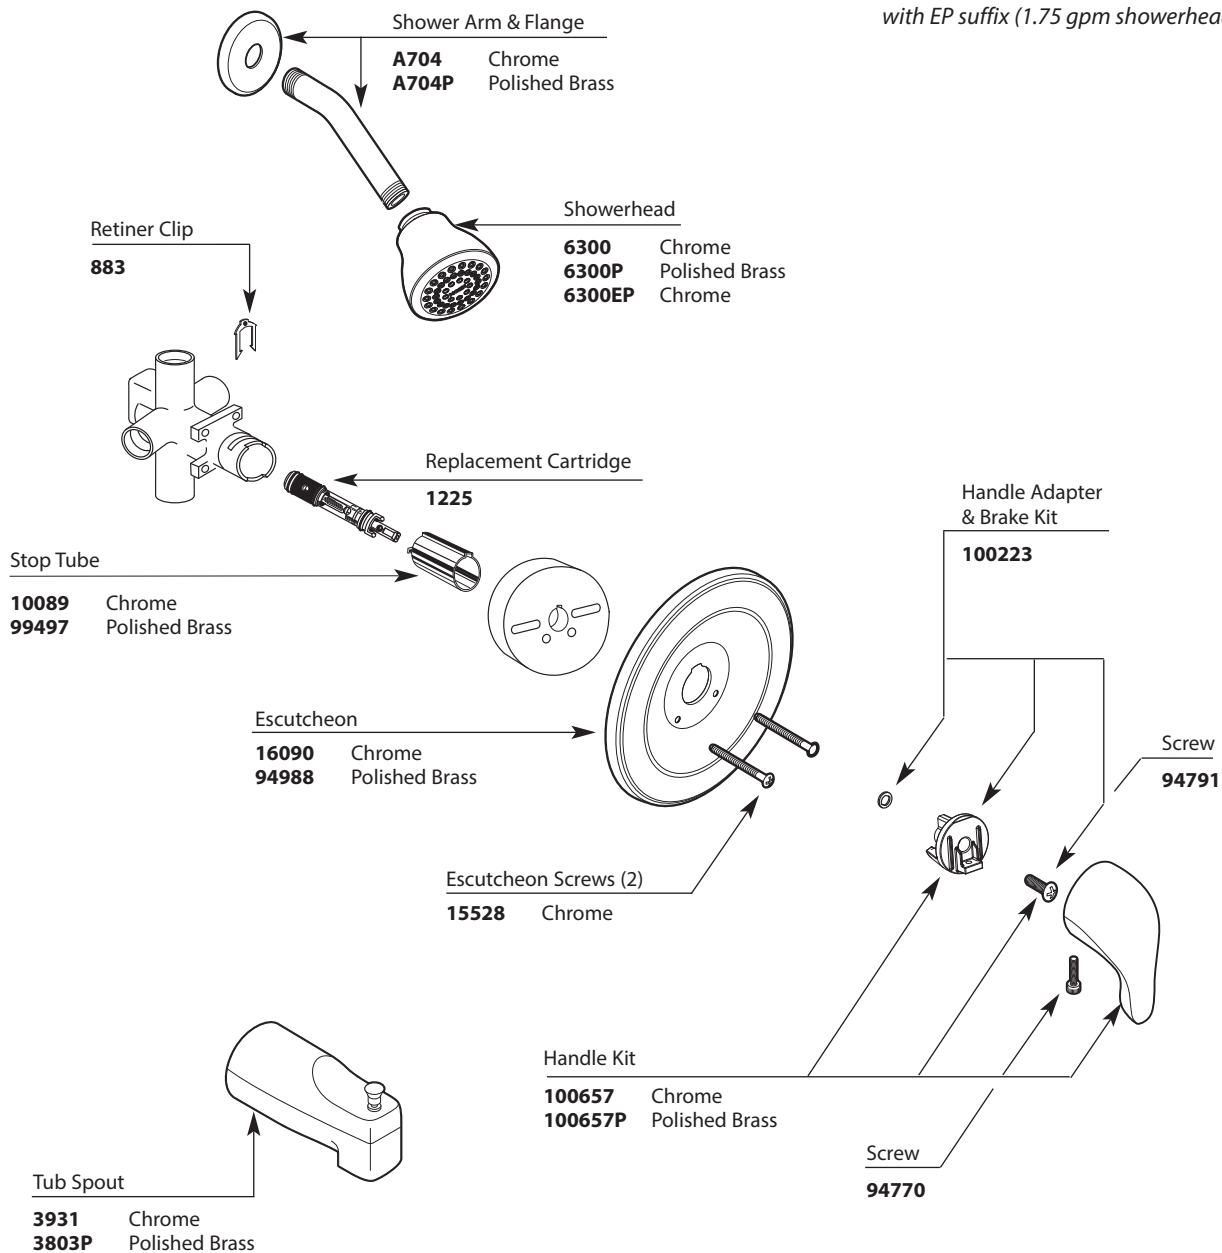

Buy it for looks. Buy it for life.®

Illustrated Parts

There is more than 1 version of this model. Page down to identify the version you have.

■ Order by Part Number

CHATEAU® Single-Handle Tub/Shower			
<u>Valve Trim</u>	<u>Shower Only</u>	<u>Tub/Shower</u>	<u>Discontinued</u>
MODEL	MODEL	MODEL	MODEL MODEL
TL470 Chrome	TL473 Chrome TL473EP Chrome	TL471 Chrome TL471EP Chrome	TL470P TL471CP L2720 L2719 L2605 L2739 Series L2625 Series L2675 TL471P L2789 TL471W L82519

**All models include a 2.5 gpm showerhead except those with EP suffix (1.75 gpm showerhead)*

Buy it for looks. Buy it for life.®

Illustrated Parts

■ Order by Part Number

CHATEAU® Single-Handle Tub/Shower			
<u>Valve Trim</u>	<u>Shower Only</u>	<u>Tub/Shower</u>	<u>Discontinued</u>
MODEL	MODEL	MODEL	MODEL
TL470 Chrome	TL473 Chrome	TL471 Chrome	TL470P L2720 L2605 L2625 Series TL471P TL471W
			TL471CP L2719 L2739 Series L2675 L2789 L82519