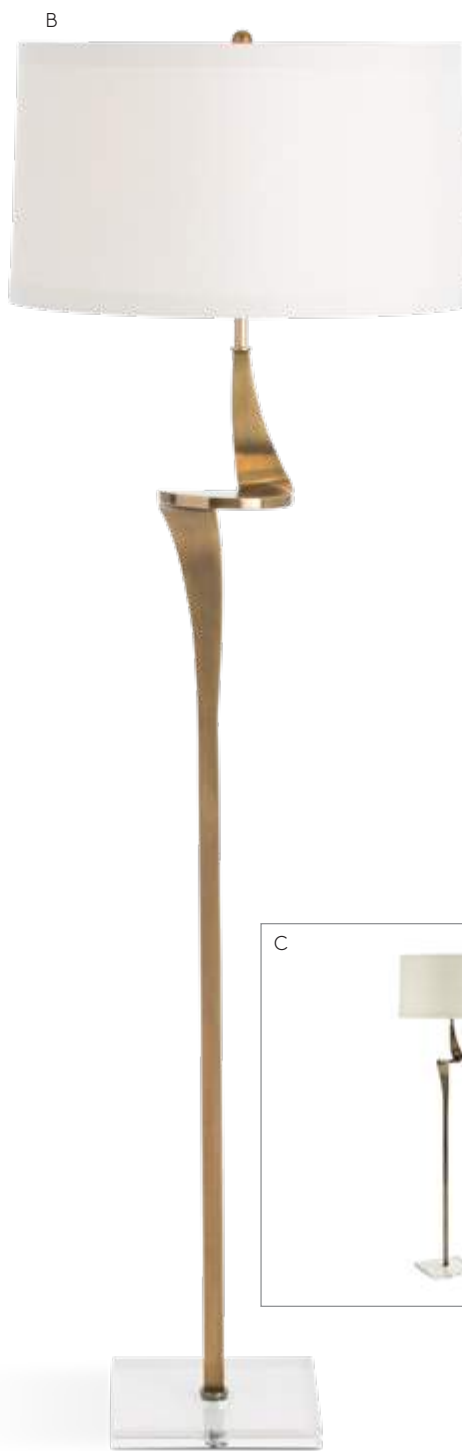

B ROOSEVELT FLOOR LAMP
79986-386

Antique Brass/Clear Crystal
Shade: Ivory Microfiber/Matching Lining
H: 65.5" x 21" Dia
H: 166 x 53 Dia cm
Max Watts: 150 3way