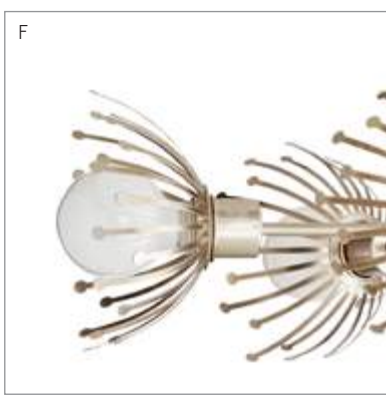

E MURPHY CHANDELIER
89104 💧
13 Light/Antique Brass
H: 38"-56" x 36" Dia
H: 97-142 x 91 Dia cm
Max Watts (per socket): 60
*shown with 3" frosted globe bulb *ad-
ditional pipe available PIPE-101

F 89121 💧
13 Light/Vintage Silver
*additional pipe available PIPE-126