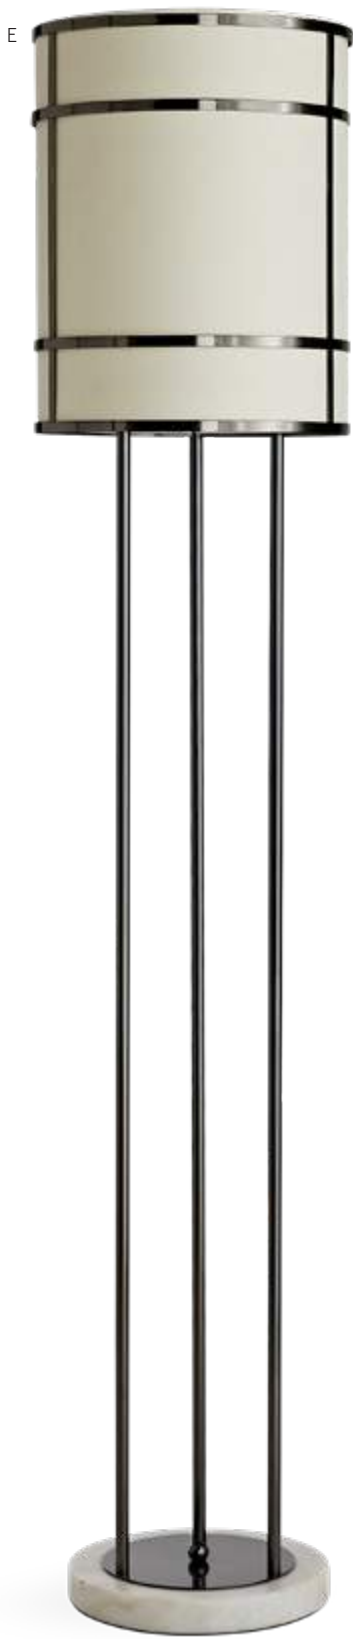

E

A DUNN FLOOR LAMP
79048-905

Oil Rubbed Bronze/Antique Brass
Shade: Off-White Linen/Off-White Cotton Lining
H: 86" x 26" Dia
H: 218 x 66 Dia cm
Max Watts: 60 Foot Dimmer

B LEELAND FLOOR LAMP
79155

3 Light/Bronze/Antique Brass/White Marble/Opal Glass
H: 72" x W: 24" x D: 8"
H: 183 x W: 61 x D: 20 cm
Max Watts (per socket): 40 Full-Range Dimmer
*taupe cloth cord
*marble may vary

Celerie Kemble Collection
C ASTRAL FLOOR LAMP
DC72000

Bronze/Polished Brass
H: 66.5" x 11.5" Dia
H: 169 x 29 Dia cm
Max Watts: 60 Foot Switch

D STEFAN FLOOR TORCHIERE
79661

3 Light/White Marble/Black Iron
Antique Brass/Frosted Glass
H: 70" x 13.5" Tri
H: 178 x 34 Tri cm
Max Watts (per socket): 60 Foot Switch
*marble may vary

E SALTON FLOOR LAMP
79149

Black Nickel/White Marble
Shade: White Linen/Matching Lining
H: 72" x 14.5" Dia
H: 183 x 37 Dia cm
Max Watts: 100 Foot Dimmer
*finish may vary