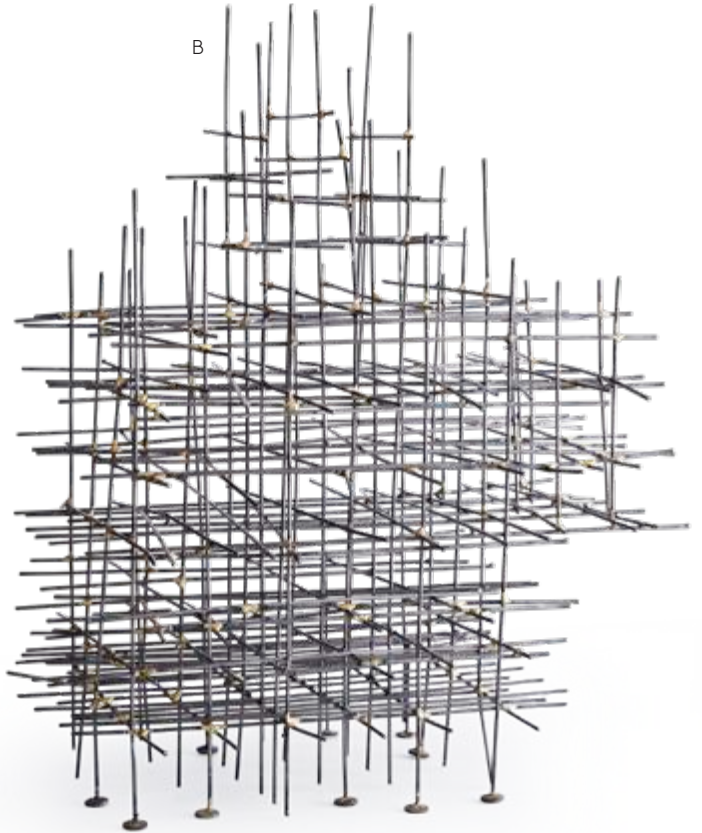

**G MILLICENT LARGE CENTERPIECE
6805**

Polished Nickel/Polished Brass Interior
H: 10" x W: 18" x D: 14"
H: 25 x W: 46 x D: 36 cm

B

A

B

C

**A ODELL CENTERPIECE
6893**

Light Bronze
H: 7.5" x 15" Dia
H: 19 x 38 Dia cm