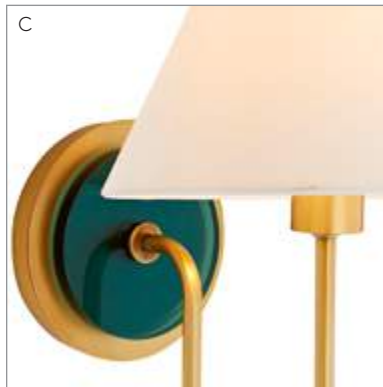

C DC49005-818
1 Light/Antique Brass
Celestial Blue Crystal
Off-White Silk Shade