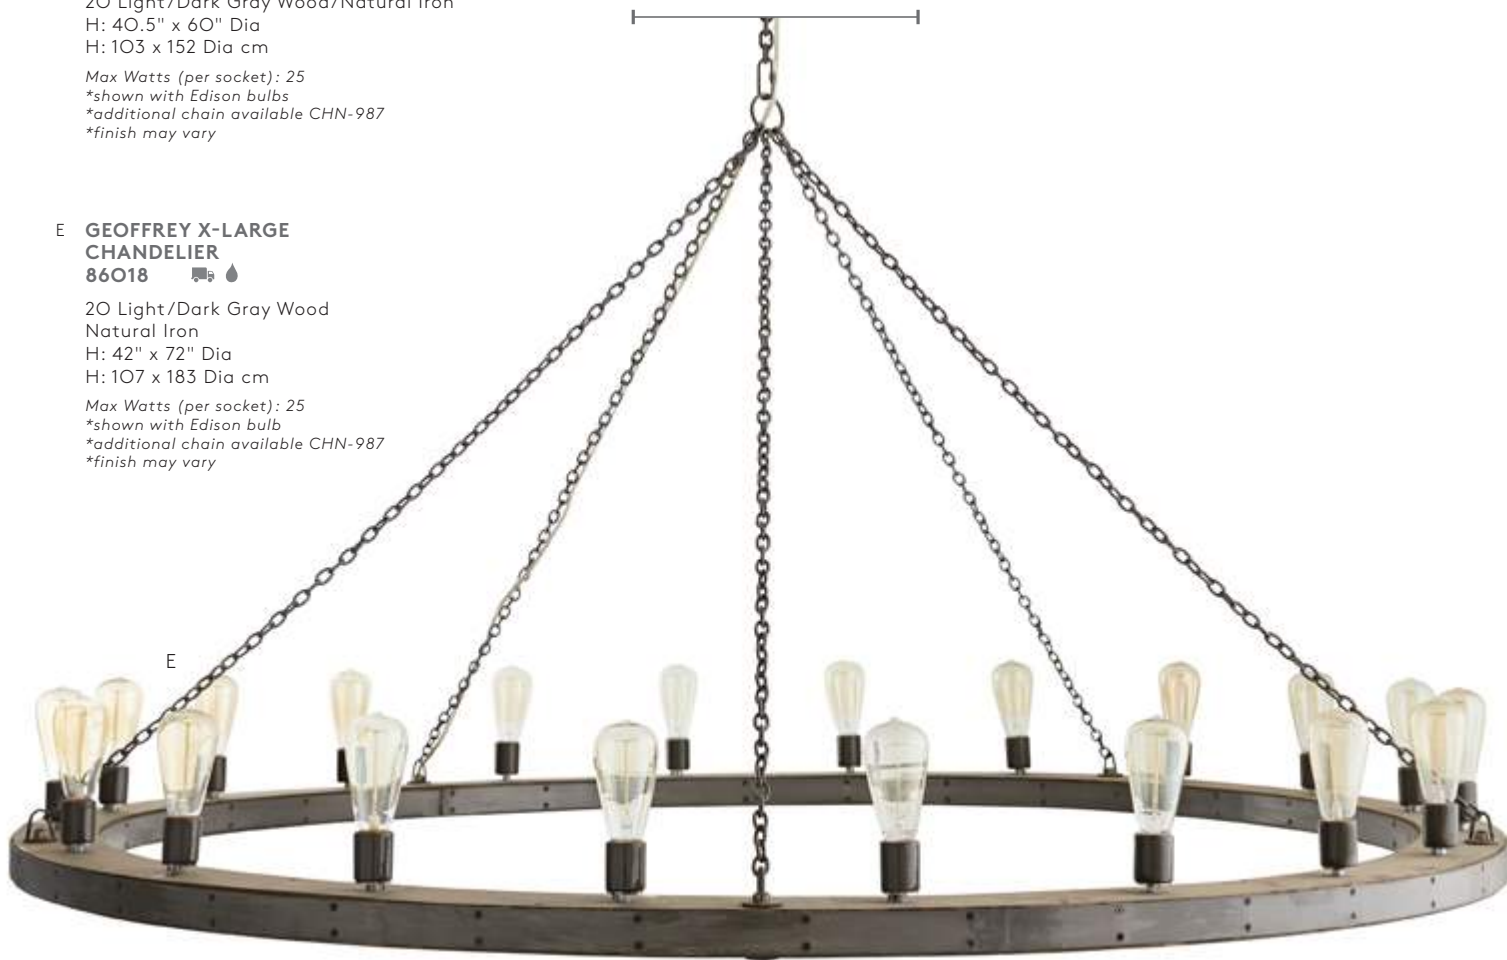

D GEOFFREY LARGE CHANDELIER
86017

20 Light/Dark Gray Wood/Natural Iron
H: 40.5" x 60" Dia
H: 103 x 152 Dia cm

Max Watts (per socket): 25
*shown with Edison bulbs
*additional chain available CHN-987
*finish may vary

E GEOFFREY X-LARGE CHANDELIER
86018

20 Light/Dark Gray Wood
Natural Iron
H: 42" x 72" Dia
H: 107 x 183 Dia cm

Max Watts (per socket): 25
*shown with Edison bulb
*additional chain available CHN-987
*finish may vary