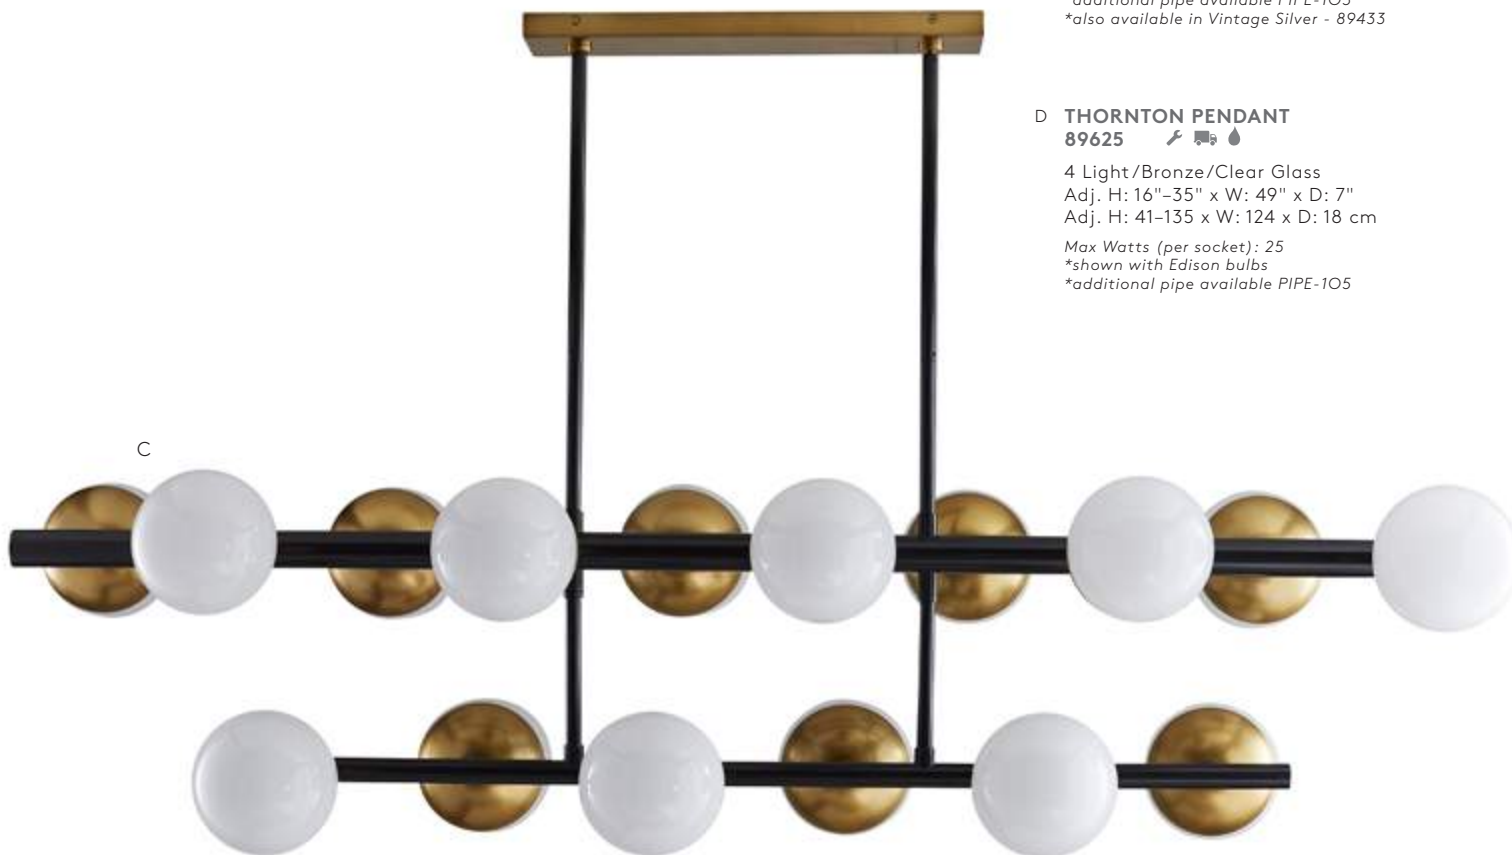

C WAHLBURG TWO-TIERED CHANDELIER
89434 🔧 📏 💧

16 Light/Antique Brass/Bronze/Opal Glass
 Adj. H: 20.5"-54.5" x W: 58" x D: 16"
 Adj. H: 52-138 x W: 147 x D: 41 cm

Max Watts (per socket): 25
 *additional pipe available PIPE-105
 *also available in Vintage Silver - 89433

C

D

Windsor Smith Collection

A CELESTIAL PENDANT
DS49035

2 Light/Bronze/Antique Brass/Opal Glass
Adj. H: 17"-47" x W: 18" x D: 12"
Adj. H: 43-119 x W: 46 x D: 30 cm

Max Watts (per socket): 60
**additional pipe available PIPE-180*