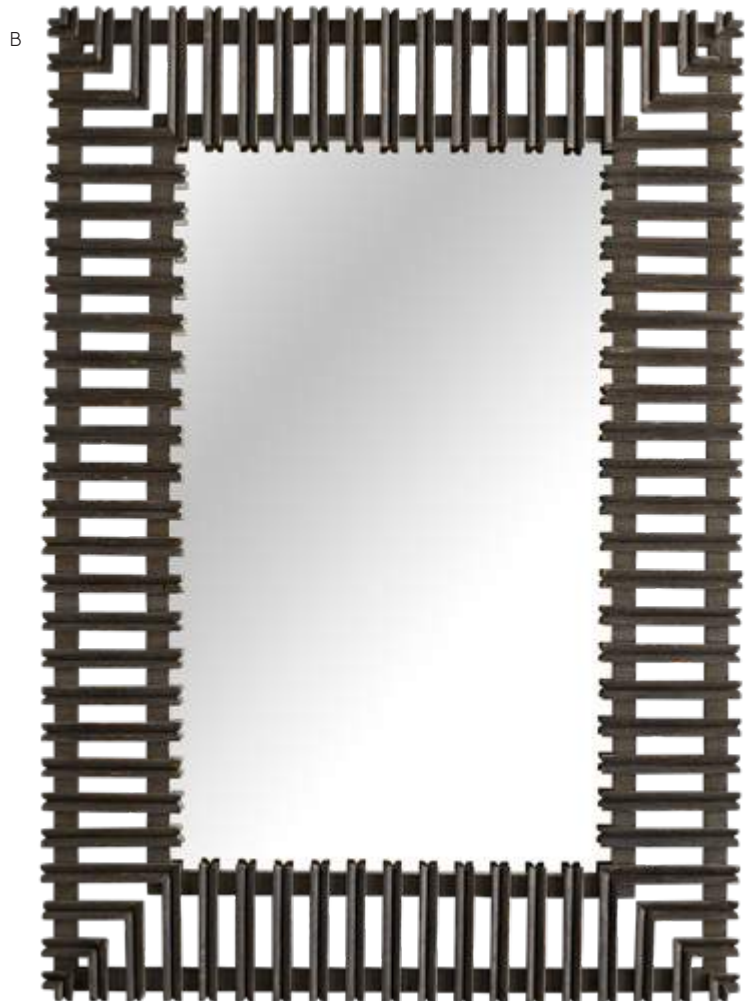

A

A-detail

**A PERLA MIRROR
4614**

Sandblasted Gray Wood/Convex Mirror
41.5" Dia x D: 1.5"
105 Dia x D: 4 cm

**security cleat
finish may vary

**B MARSHALL MIRROR
4101**

Heritage Gray Wood/Plain Mirror
H: 50" x W: 35" x D: 2"
H: 127 x W: 89 x D: 5 cm

**security cleat - vertical or horizontal
finish may vary

B