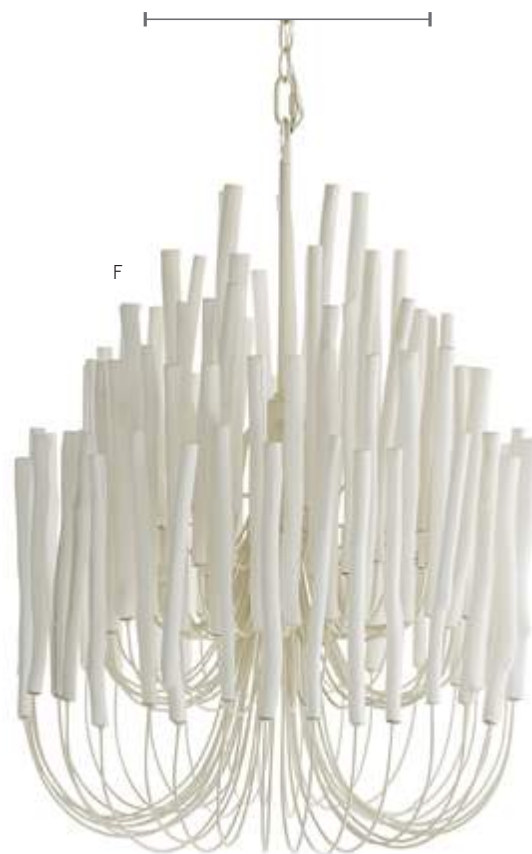

F TILDA CHANDELIER
89559

5 Light/Whitewashed Wood/White Iron
H: 30" x 21" Dia
H: 76 x 53 Dia cm
Max Watts (per socket): 25
*additional chain available CHN-959
*finish may vary