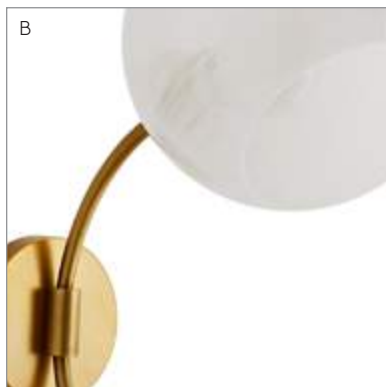

A SAMPSON SCONCE
49237 🔧💧
2 Light/Dark Vintage Silver/Chrome
Ombre Glass
H: 21" x W: 9" x D: 13"
H: 53 x W: 23 x D: 33 cm
Max Watts (per socket): 60
*shown with frosted globe bulbs
*finish may vary