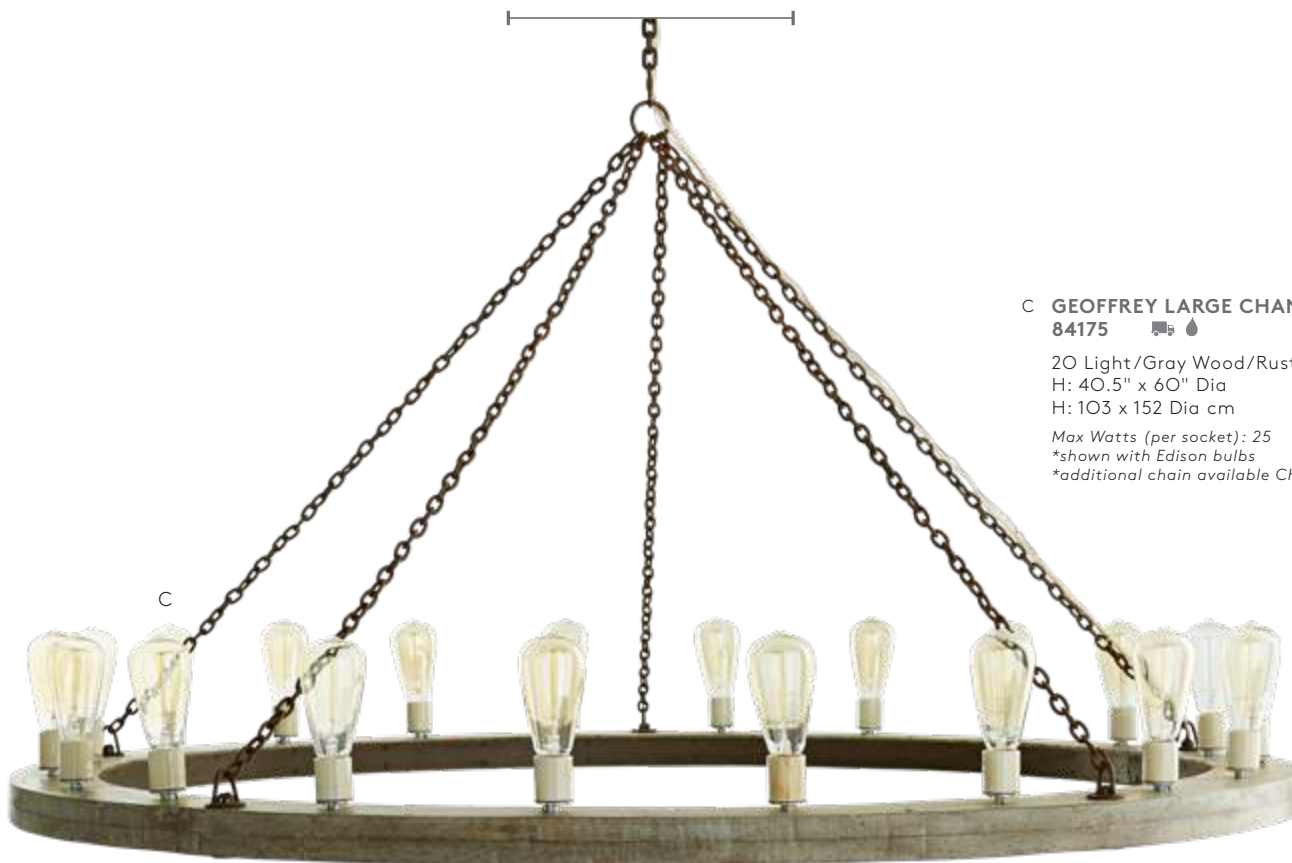

C

C GEOFFREY LARGE CHANDELIER
84175

20 Light/Gray Wood/Rusted Iron
H: 40.5" x 60" Dia
H: 103 x 152 Dia cm

Max Watts (per socket): 25
*shown with Edison bulbs
*additional chain available CHN-987