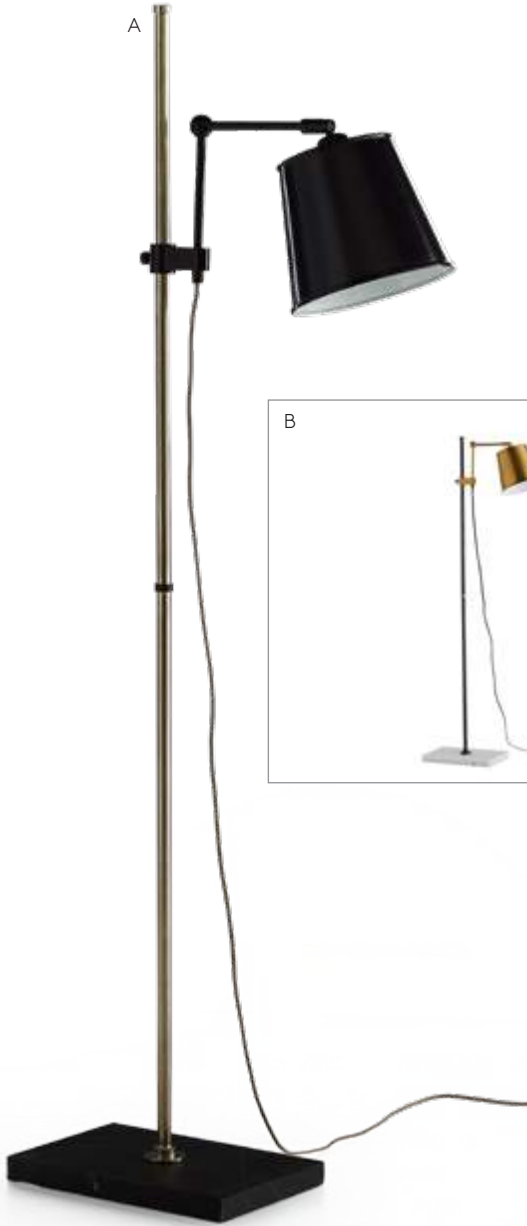

G

TABLE LAMPS • FLOOR LAMPS

I

A

**A YASMIN LAMP
49680**

Antique Black/Antique Brass
Shade: Off-White Linen
Matching Lining
H: 28" x W: 10" x Adj. D: 17"-19"
H: 71 x W: 25 x Adj. D: 43-48 cm
Max Watts (per socket): 60 Line Switch
*swivel shade/double socket

Windsor Smith Collection

**B AJA EASEL LAMP
DS49039**

Antique Brass/White Marble
Adj. H: 34"-50" x Adj. W: 10"-29" x Adj. D: 10"-29"
Adj. H: 86-127 x Adj. W: 25-74 x Adj. D: 25-74 cm
Max Watts: 35 On/Off
*swivel arm/adjustable brackets

C DS49040

Vintage Silver/White Marble

A WASTON FLOOR LAMP
79013 ✂

Bronze/Vintage Silver/Black Marble
Adj H: 60"-68.5" x Adj W: 21.5"-25.5" x D: 9"
Adj H: 152-174 x Adj W: 55-65 x D: 23 cm

Max Watts: 60 Foot Switch
*black cloth cord
*swivel shade
*marble may vary