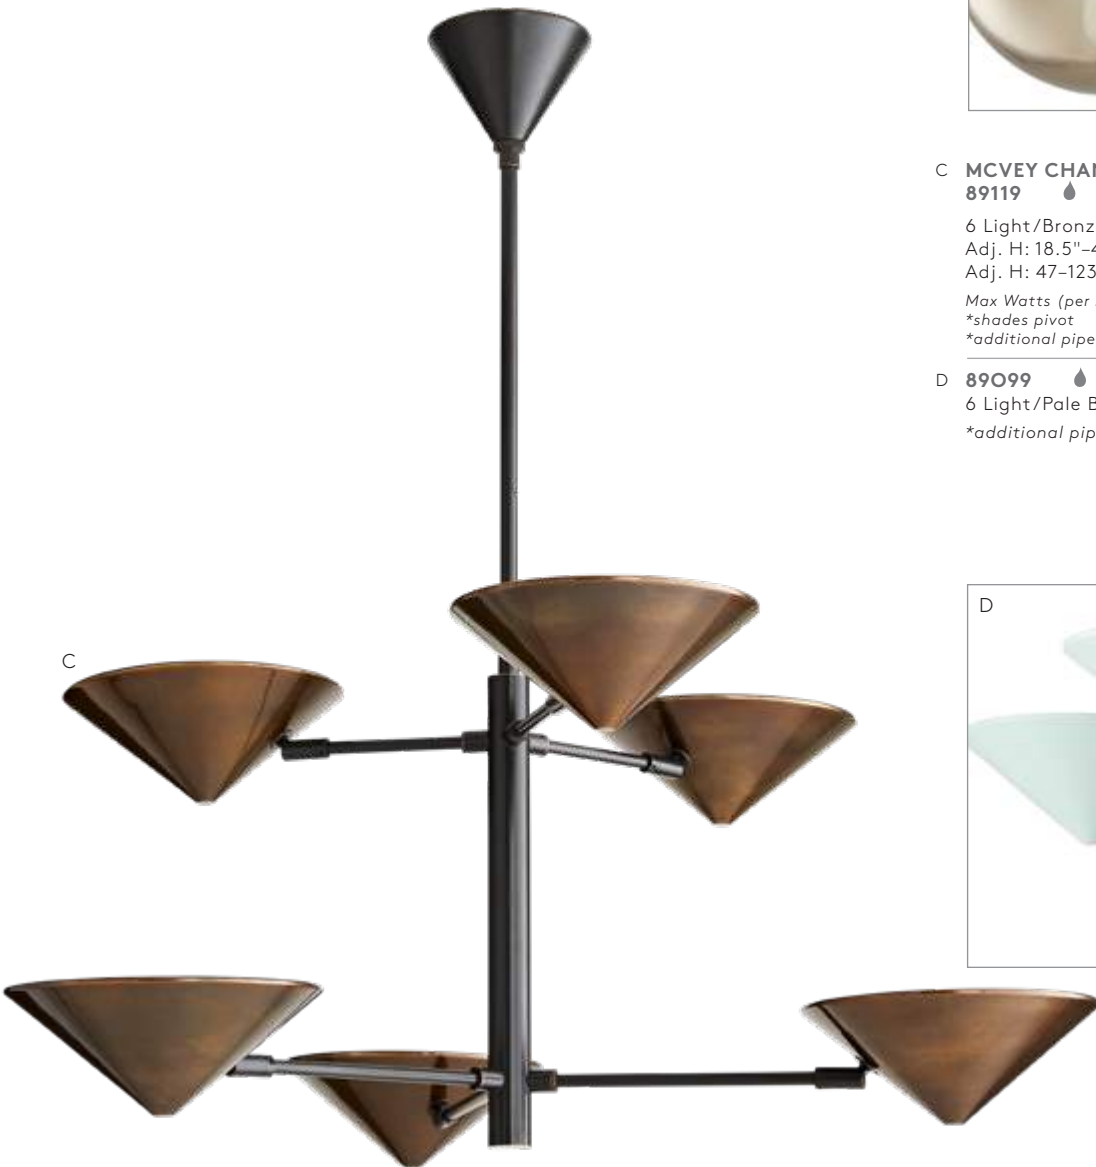

B

C

C MCVEY CHANDELIER
89119

6 Light/Bronze/Heritage Brass/White Interior
Adj. H: 18.5"-48.5" x 30"-36" Dia
Adj. H: 47-123 x 76-91 Dia cm
Max Watts (per socket): 60
*shades pivot
*additional pipe available PIPE-105

D 89099

6 Light/Pale Brass/Robins Egg/White Interior
*additional pipe available PIPE-158