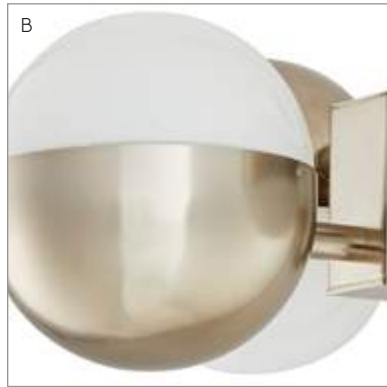

A

A PILLAR CHANDELIER
89128

4 Light/Heritage Brass/Opal Glass
Adj. H: 16"-46" x 25" Dia
Adj. H: 41-117 x 64 Dia cm
Max Watts (per socket): 40
*additional pipe available PIPE-172

B 89132

4 Light/Vintage Silver/Opal Glass
*additional pipe available PIPE-158

B

C

C MCVEY CHANDELIER
89119

6 Light/Bronze/Heritage Brass/White Interior
Adj. H: 18.5"-48.5" x 30"-36" Dia
Adj. H: 47-123 x 76-91 Dia cm
Max Watts (per socket): 60
*shades pivot
*additional pipe available PIPE-105

D 89099

6 Light/Pale Brass/Robins Egg/White Interior
*additional pipe available PIPE-158

D