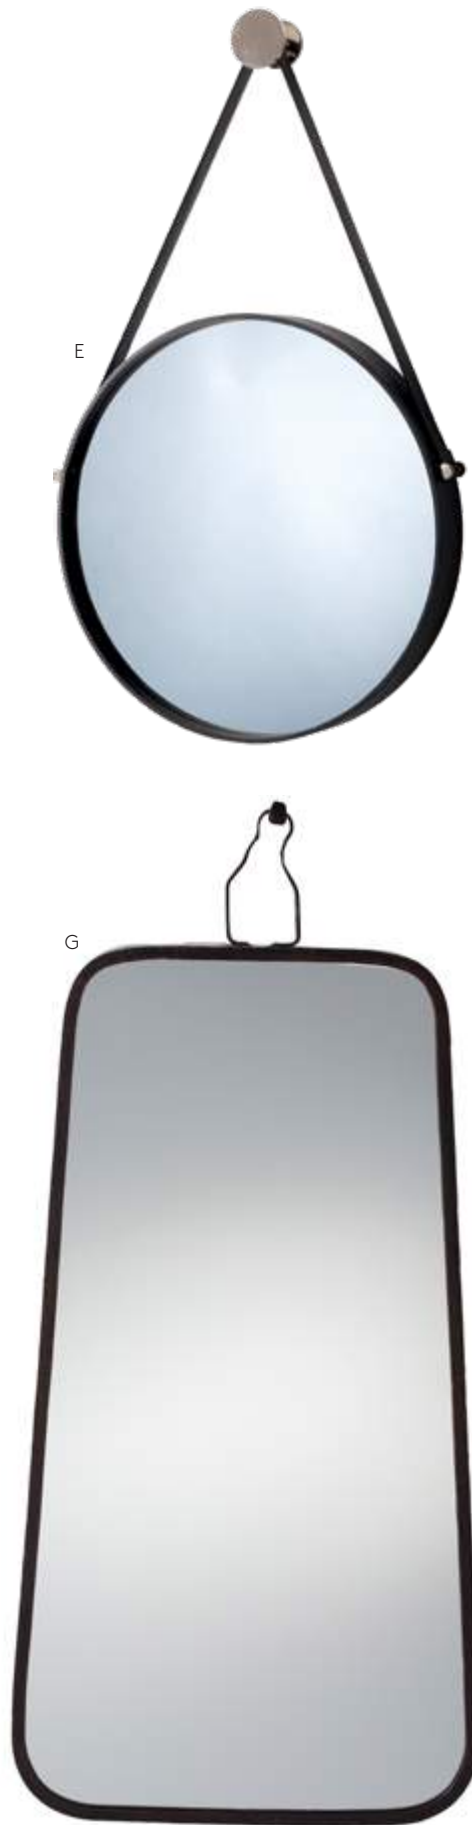

Barry Dixon Collection

**A AUTERO LARGE ROUND MIRROR
DD2614**

Burnt Wax Iron/Plain Mirror
H: 35.5" x W: 30" x D: 2.5"
H: 90 x W: 76 x D: 6 cm

*security cleat

Barry Dixon Collection

**B AUTERO SMALL ROUND MIRROR
DD2615**

Burnt Wax Iron/Plain Mirror
H: 29" x W: 24" x D: 2.5"
H: 74 x W: 61 x D: 6 cm

*security cleat

**C POWELL LARGE MIRROR
4711**

Tobacco Leather/Plain Mirror
H: 37" x W: 32" x D: 2"
H: 94 x W: 81 x D: 5 cm

*security cleat
*leather may vary

**D POWELL SMALL MIRROR
4712**

Tobacco Leather/Plain Mirror
H: 31" x W: 25" x D: 2"
H: 79 x W: 64 x D: 5 cm

*security cleat
*leather may vary

**E EXPEDITION MIRROR
3002**

Black Iron/Polished Nickel
Black Leather/Plain Mirror
H: 30.5" x W: 18" x D: 2.5"
H: 77 x W: 46 x D: 6 cm

*mounting hook

**F RIPLEY MIRROR
3153**

Natural/Gold Painted Iron
Plain Mirror
H: 44.5" x W: 15.5" x D: 2"
H: 113 x W: 39 x D: 5 cm

*mounting hook

Barry Dixon Collection

**G AUTERO MIRROR
DD2004**

Burnt Wax Iron/Plain Mirror
H: 43" x W: 20.5" x D: 3"
H: 109 x W: 52 x D: 8 cm

*security cleat