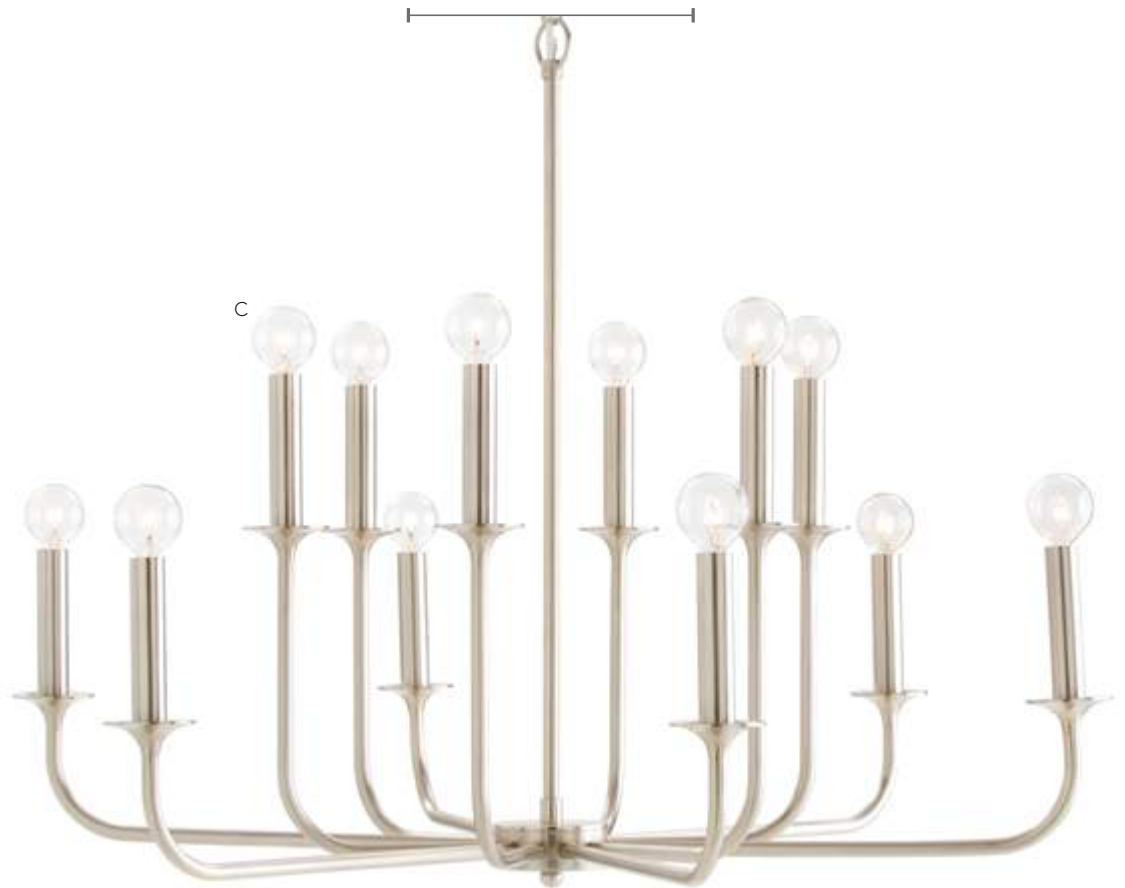

A BRECK LARGE CHANDELIER
89122

18 Light/Antique Silver
H: 38" x 38" Dia
H: 97 x 97 Dia cm

Max Watts (per socket): 40
*shown with small frosted globe bulbs
*additional chain available CHN-935

B 89105

18 Light/Antique Brass
*additional chain available CHN-133

C BRECK CHANDELIER
89416

12 Light/Antique Silver
H: 27" x 36" Dia
H: 69 x 91 Dia cm

Max Watts (per socket): 40
*shown with clear globe bulbs
*additional chain available CHN-935

D **AUBURN CHANDELIER**
89295 ✂

6 Light/Antique Brass
H: 27" x 27" Dia
H: 69 x 69 Dia cm

Max Watts (per socket): 40
*shown with clear globe bulbs
*additional chain CHN-928

E **SOLONE CHANDELIER**
89311 ⚡

12 Light/Dark Vintage Silver
Frosted Fluted Glass
Adj. H: 30"-42" x 36" Dia
Adj. H: 76-107 x 91 Dia cm