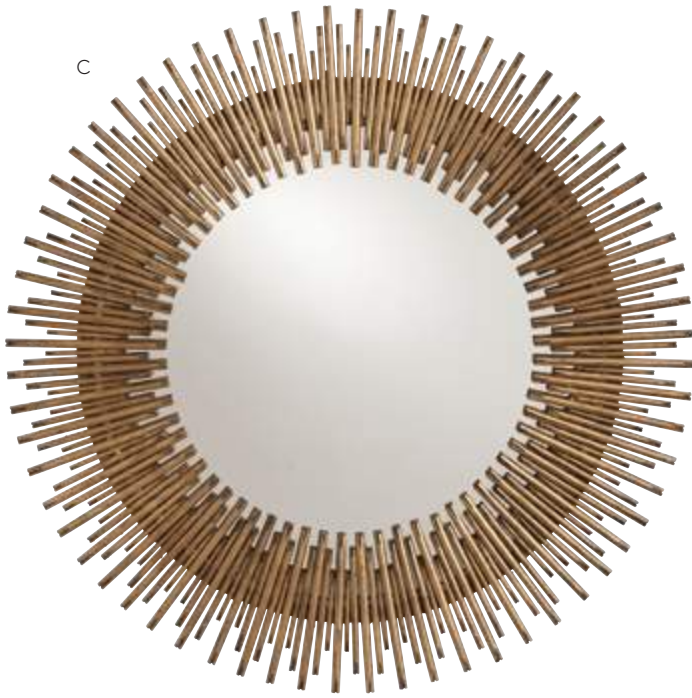

**C PRESCOTT ROUND MIRROR
2134**

Antiqued Gold Leafed Iron/Plain Mirror
30.5" Dia x D: 1.5"
77 Dia x D: 10 cm

**security cleat
Recommended for residential use only*

D 6863
Silver Leafed Iron/Plain Mirror

**E PRESCOTT LARGE OVAL MIRROR
6561**

Antiqued Gold Leafed Iron/Plain Mirror
H: 40.5" x W: 34" x D: 1.5"
H: 103 x W: 86 x D: 4 cm

*security cleat - vertical or horizontal