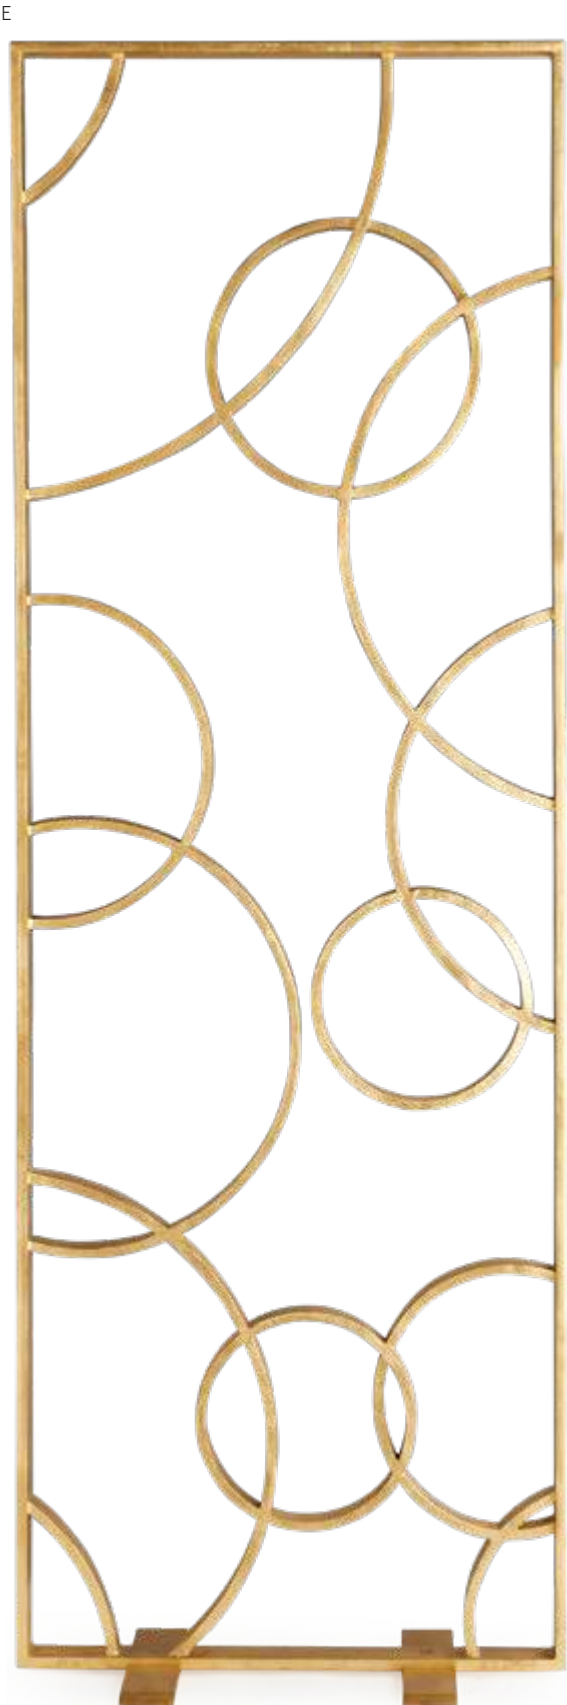

FORM & FUNCTION:
The left and right versions are designed to meet seamlessly side-by-side for a continuous pattern

D + E + D - ALTERNATE VIEW

FURNITURE • UPHOUSTERY