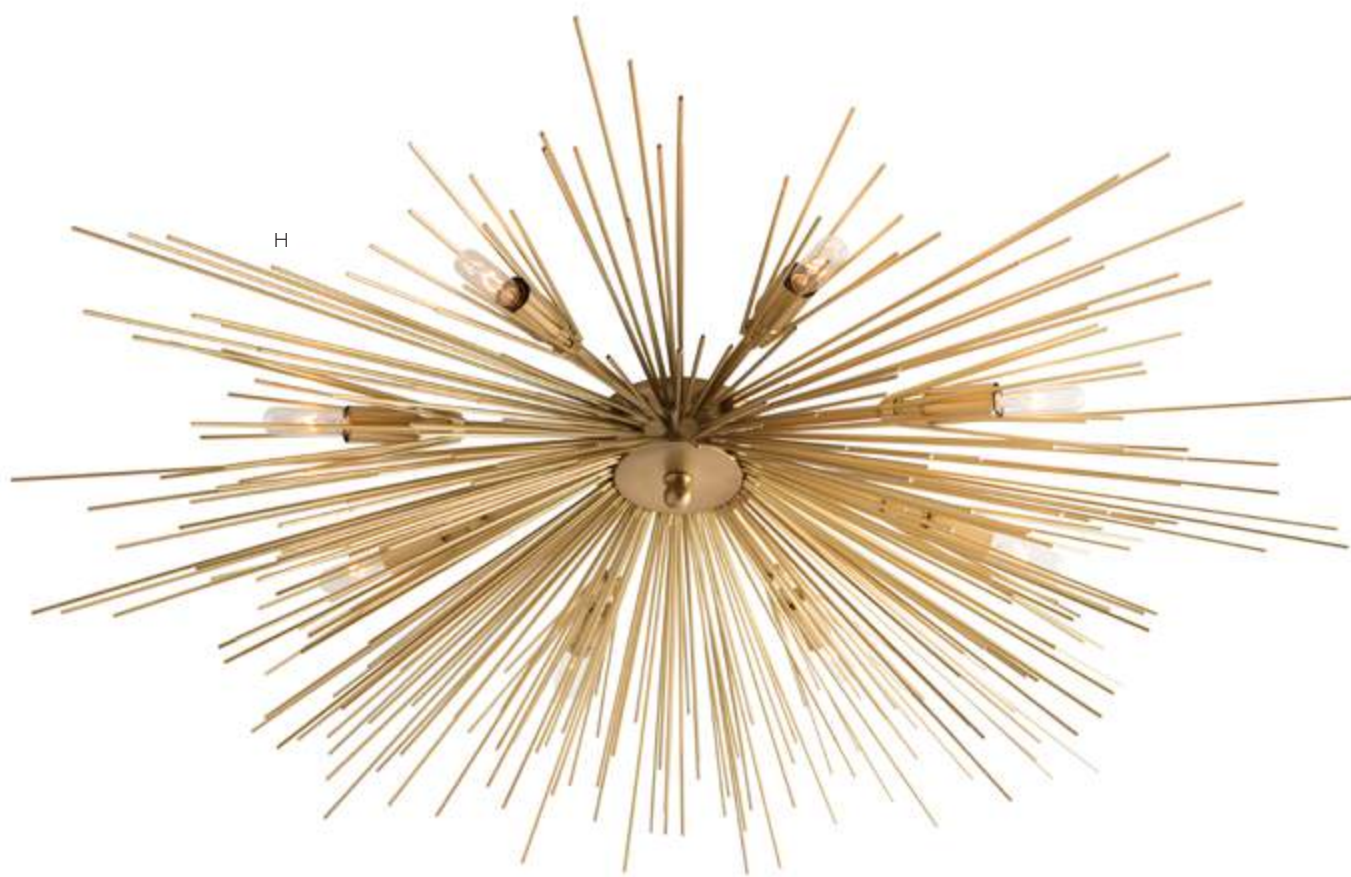

F ZANADOO FIXED CHANDELIER
89967

12 Light/Antique Brass
H: 18.5" x 30" Dia
H: 47 x 76 Dia cm

Max Watts (per socket): 40
**shown with small clear tubular bulbs*

G 89968

12 Light/Polished Nickel

**shown with small clear tubular bulbs*