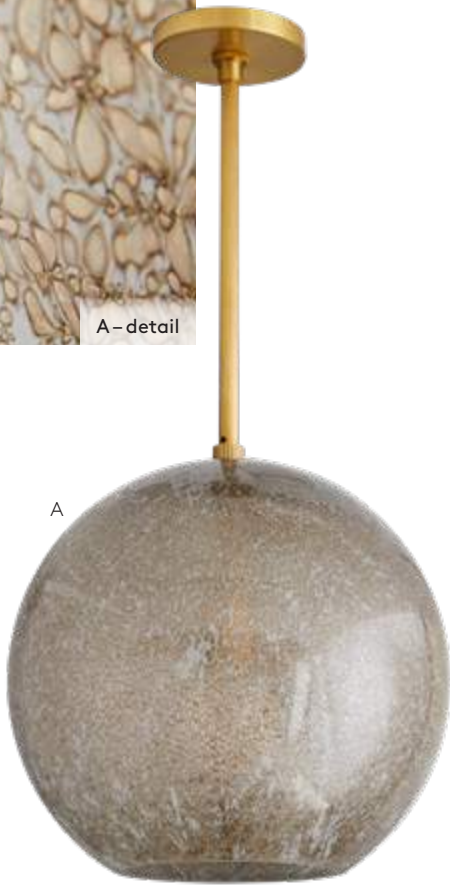

A

A RAKEL PENDANT
47503 🔧💧

1 Light/Thistle with Metallic Bubble Highlights Glass/Antique Brass
Adj. H: 17.5"-47.5" x 12" Dia
Adj. H: 44-121 x 30 Dia cm

Max Watts: 60
*additional pipe available PIPE-101
*finish may vary