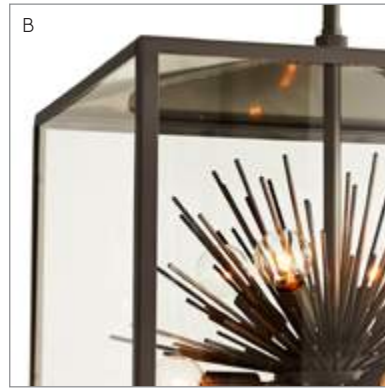

**A ZANADOO OUTDOOR PENDANT
49226**

12 Light/Aged Brass/Clear Glass
Adj. H: 26"-56" x 18" Sq
Adj. H: 64-142 x 46 Sq cm

Max Watts (per socket): 40
*shown with clear globe bulbs
*additional pipe available PIPE-192

B 49225

12 Light/Aged Iron/Clear Glass*additional pipe available PIPE-191