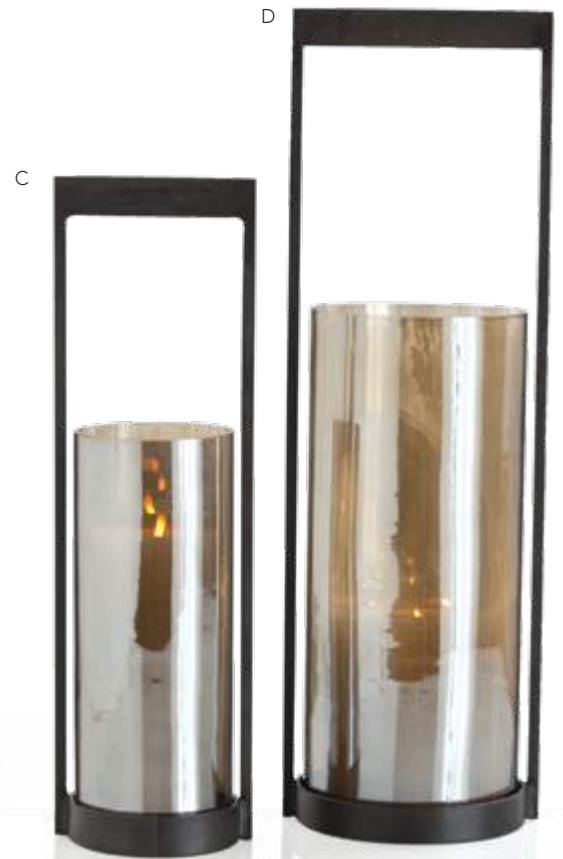

**A PATTERSON SMALL HURRICANE
4590**

Bronze/Clear Glass
H: 9.5" x 5" Dia
H: 25 x 13 Dia cm

**B PATTERSON LARGE HURRICANE
4591**

Bronze/Clear Glass
H: 12.5" x 8" Dia
H: 32 x 20 Dia cm

**C EGAN SMALL HURRICANE
2634**

Natural Iron/Metallic Luster Glass
H: 20.5" x 5" Dia
H: 53 x 13 Dia cm
*finish may vary

**D EGAN LARGE HURRICANE
2635**

Natural Iron/Metallic Luster Glass
H: 25.5" x 7" Dia
H: 65 x 18 Dia cm
*finish may vary

**E WORTH HURRICANE
2346**

Antique Brass/Clear Glass
H: 17" x 10" Dia
H: 43 x 25 Dia cm