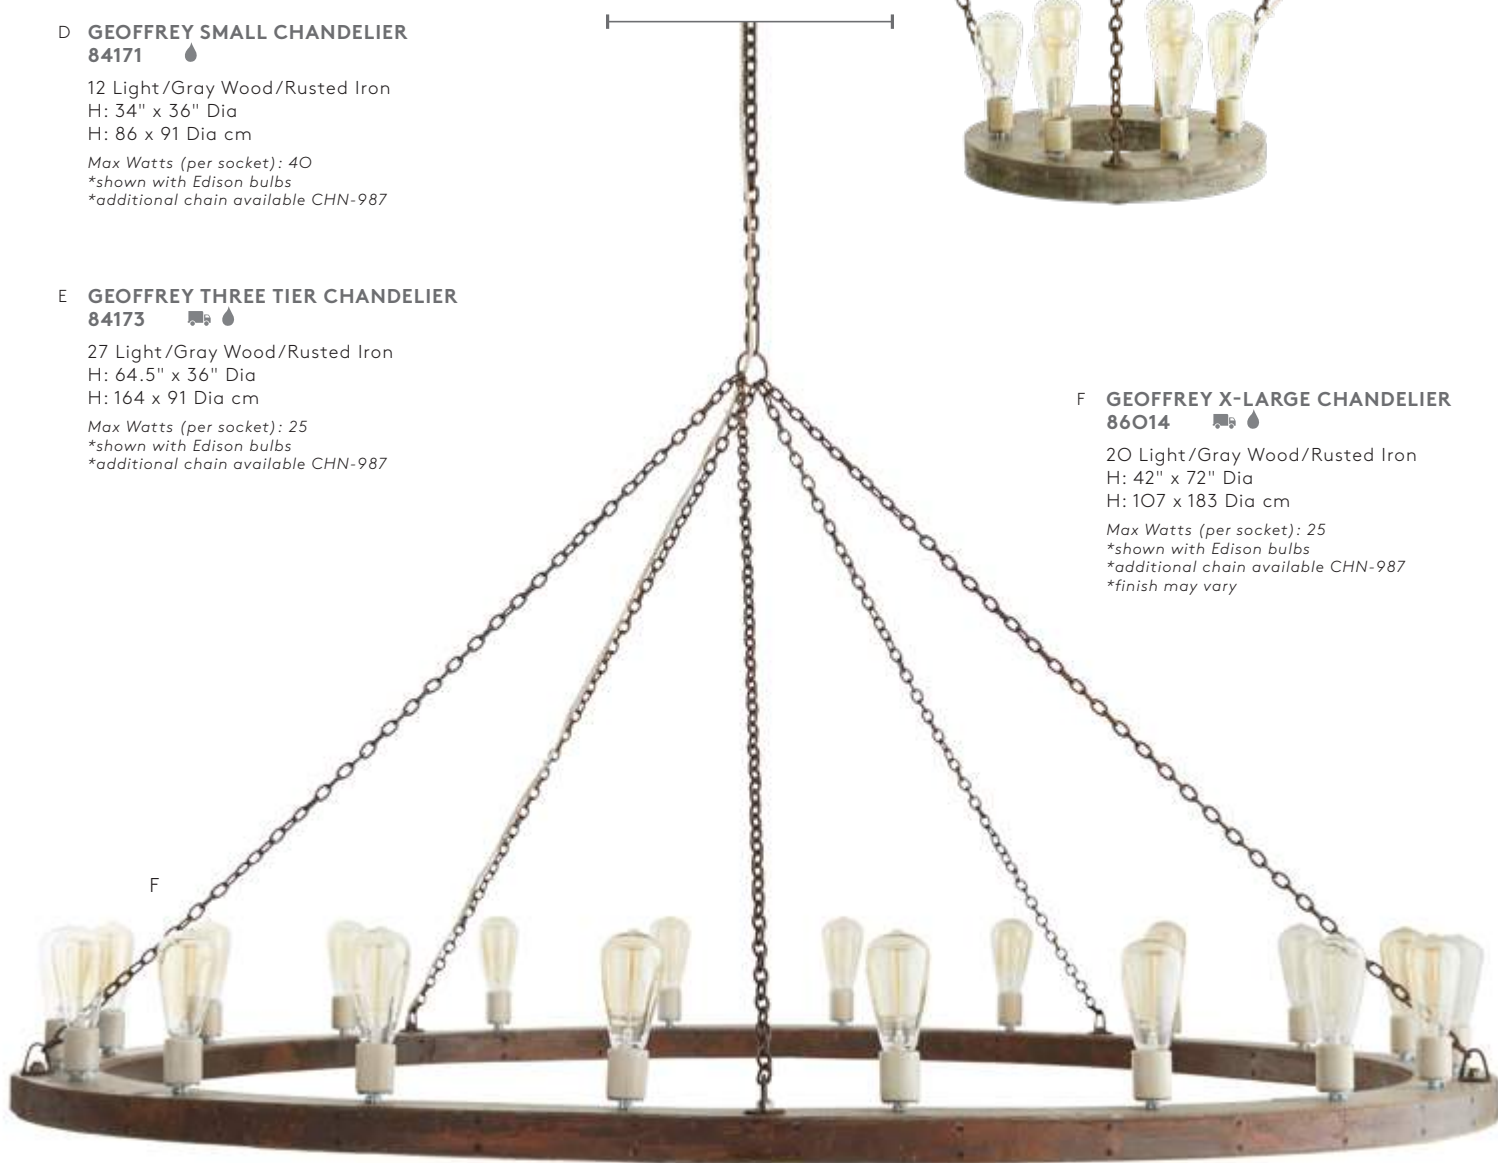

F GEOFFREY X-LARGE CHANDELIER
86014

20 Light/Gray Wood/Rusted Iron
H: 42" x 72" Dia
H: 107 x 183 Dia cm

Max Watts (per socket): 25
*shown with Edison bulbs
*additional chain available CHN-987
*finish may vary