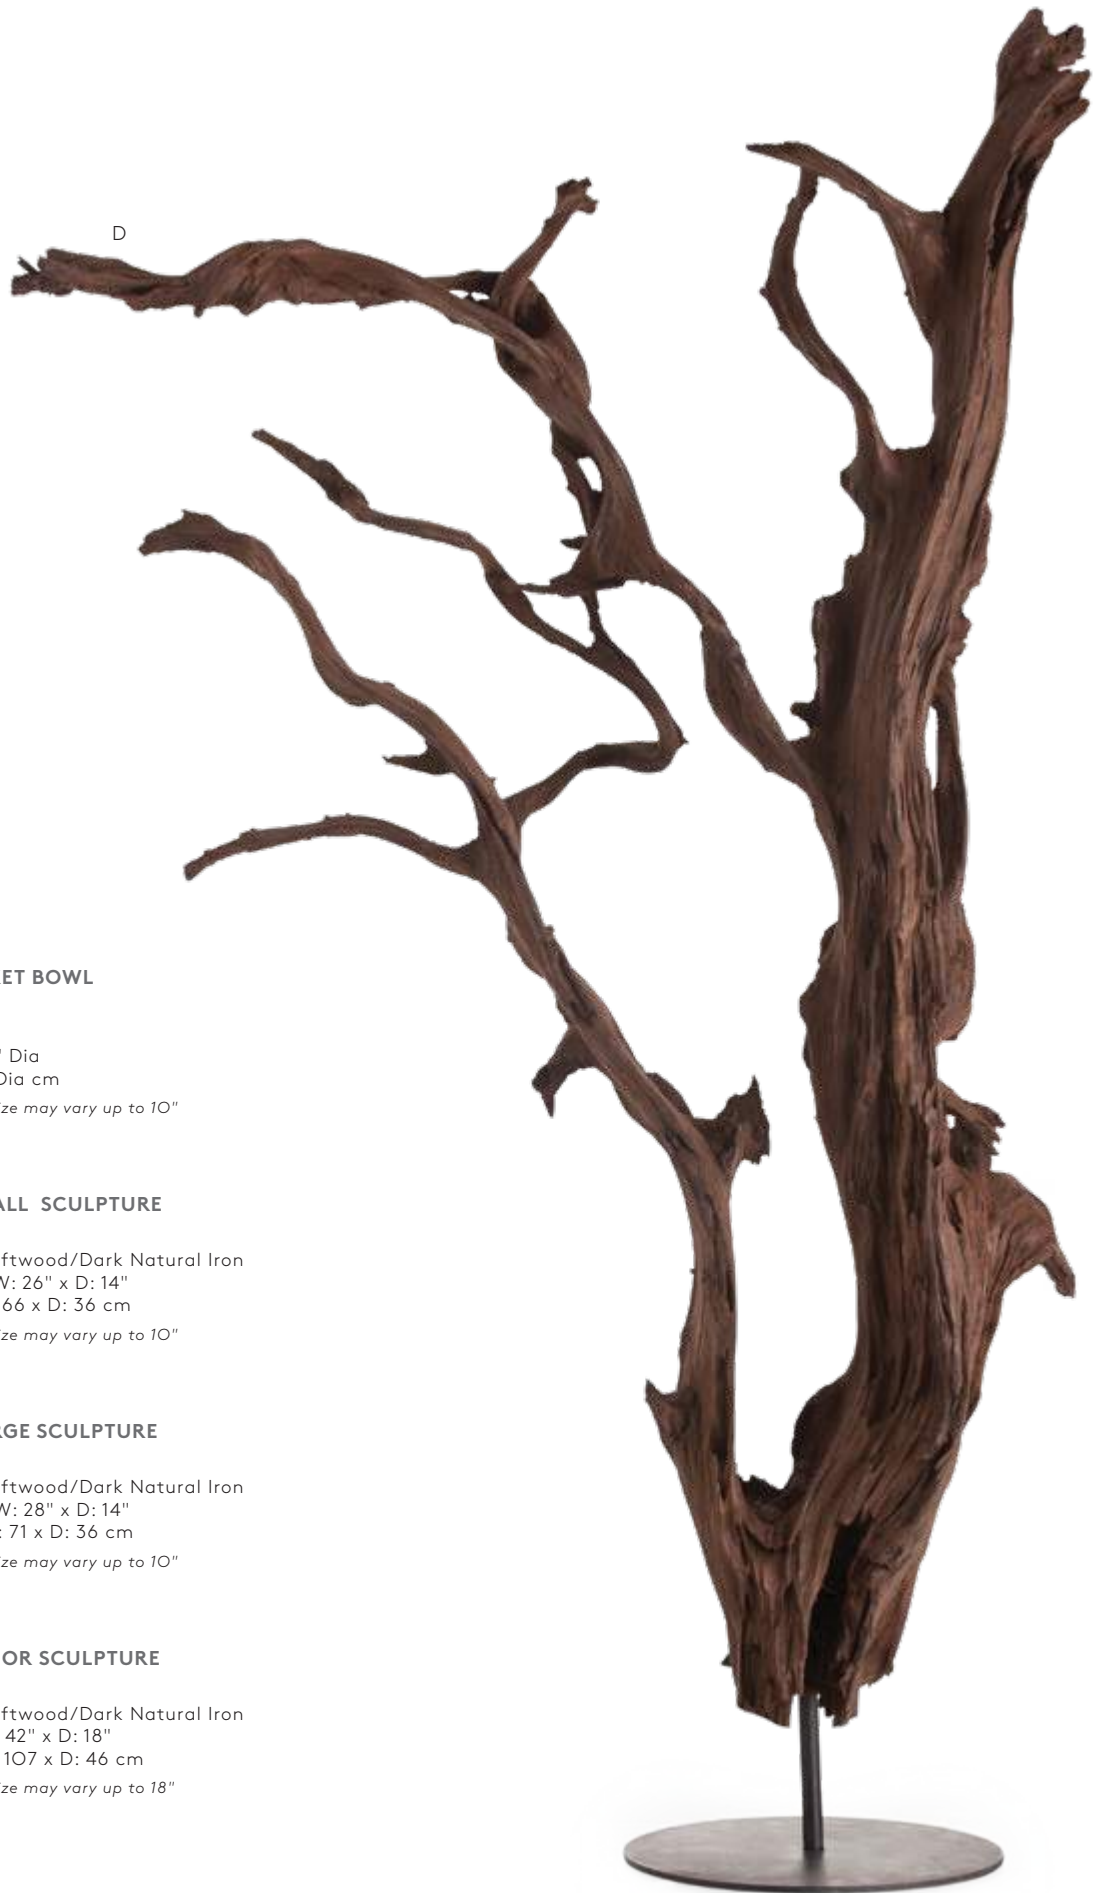

**A NANTUCKET BOWL
5410**

Driftwood
H: 16" x 25" Dia
H: 41 x 64 Dia cm
**finish and size may vary up to 10"*

**B KAZU SMALL SCULPTURE
5415**

Natural Driftwood/Dark Natural Iron
H: 23.5" x W: 26" x D: 14"
H: 60 x W: 66 x D: 36 cm
**finish and size may vary up to 10"*