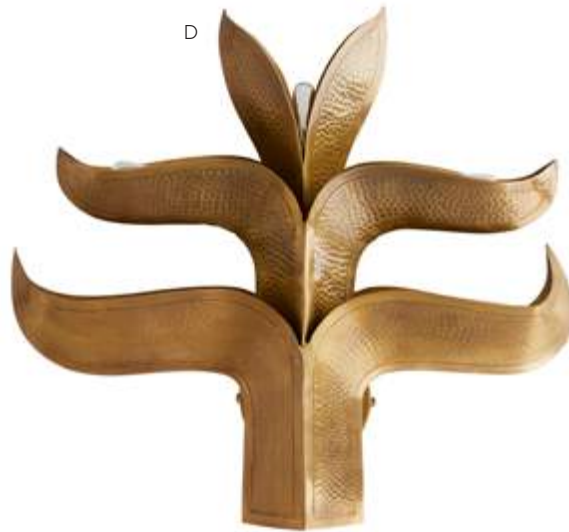

D

D BOTANY SCONCE
DC42012

5 Light/Vintage Brass/Polished Brass Interior
H: 16" x W: 19" x D: 5"
H: 41 x W: 48 x D: 13 cm
Max Watts (per socket): 25

E DC42013
5 Light/Bronze/Copper Interior