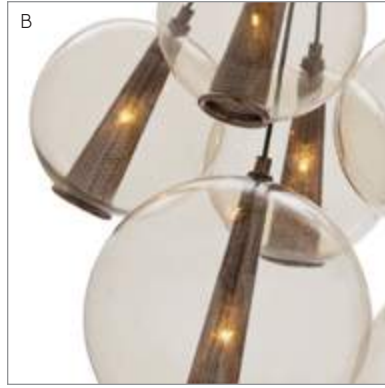

Laura Kirar Collection
A CAVIAR ADJUSTABLE LARGE CLUSTER
DK89902 🔧 📏

8 Light/Polished Nickel/Clear Glass
Adj. H: 51"-87" x 28.5" Dia
Adj. H: 130-221 x 72 Dia cm

Max Watts (per socket): 40
*additional chain available CHN-960

Laura Kirar Collection
C CAVIAR ADJUSTABLE MEDIUM CLUSTER
DK89907 🔧 📏

9 Light/Polished Nickel/Clear Glass
Adj. H: 48"-84" x 21" Dia
Adj. H: 122-213 x 53 Dia cm

Max Watts (per socket): 25
*additional chain available CHN-960

B DK89903 🔧 📏
8 Light/Brown Nickel/Smoke Glass
*additional chain available CHN-961