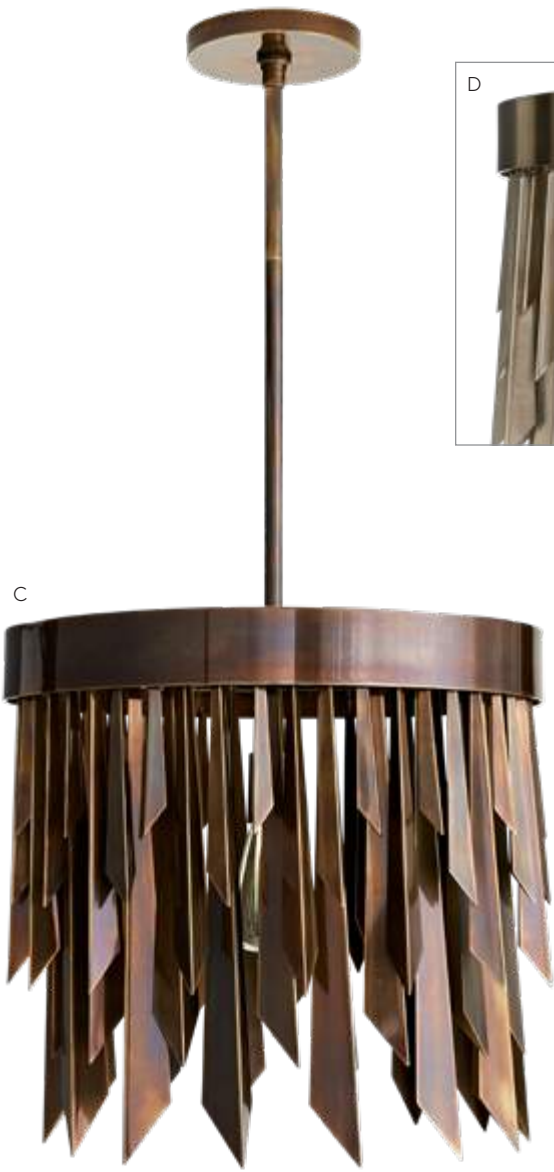

C

D

C WALDORF ROUND CHANDELIER
49091 🔧💧

1 Light/Heritage Brass
Adj. H: 20"-54" x 18" Dia
Adj. H: 51-137 x 46 Dia cm
Max Watts: 60
*additional pipe available PIPE-172
*finish may vary

D 49170 🔧💧
1 Light/Vintage Silver
*additional pipe available PIPE-126

E

E WALDORF LARGE ROUND CHANDELIER
89129 🔧💧

8 Light/Heritage Brass
Polished Brass Interior
Adj. H: 36"-66" x 36" Dia
Adj. H: 91-168 x 91 Dia cm
Max Watts (per socket): 60
*additional pipe available PIPE-172

F 89133 🔧💧
8 Light/Vintage Silver
Satin Nickel Interior
*additional pipe available PIPE-126

F