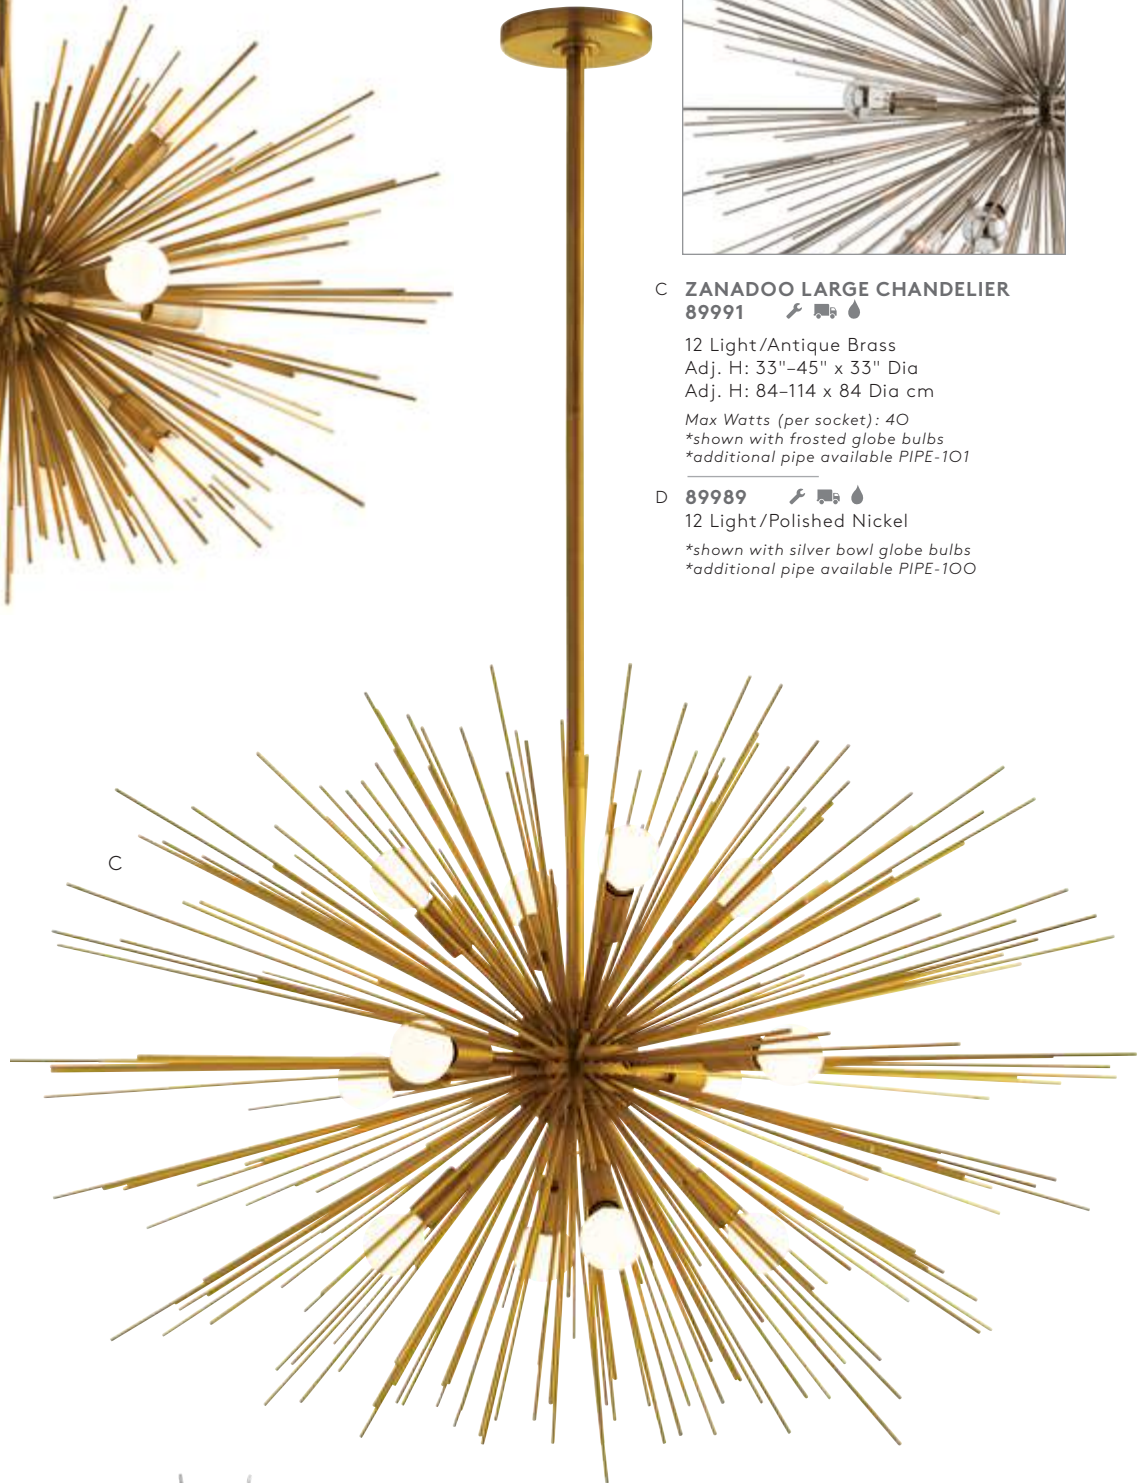

**E ZANADOO SCONCE/CEILING MOUNT
49997**

5 Light / Polished Nickel
H: 12" x W: 18" x D: 8"
H: 30 x W: 46 x D: 20 cm
Max Watts (per socket): 25
*shown with silver bowl globe bulbs
*also available in Antique Brass - 49996