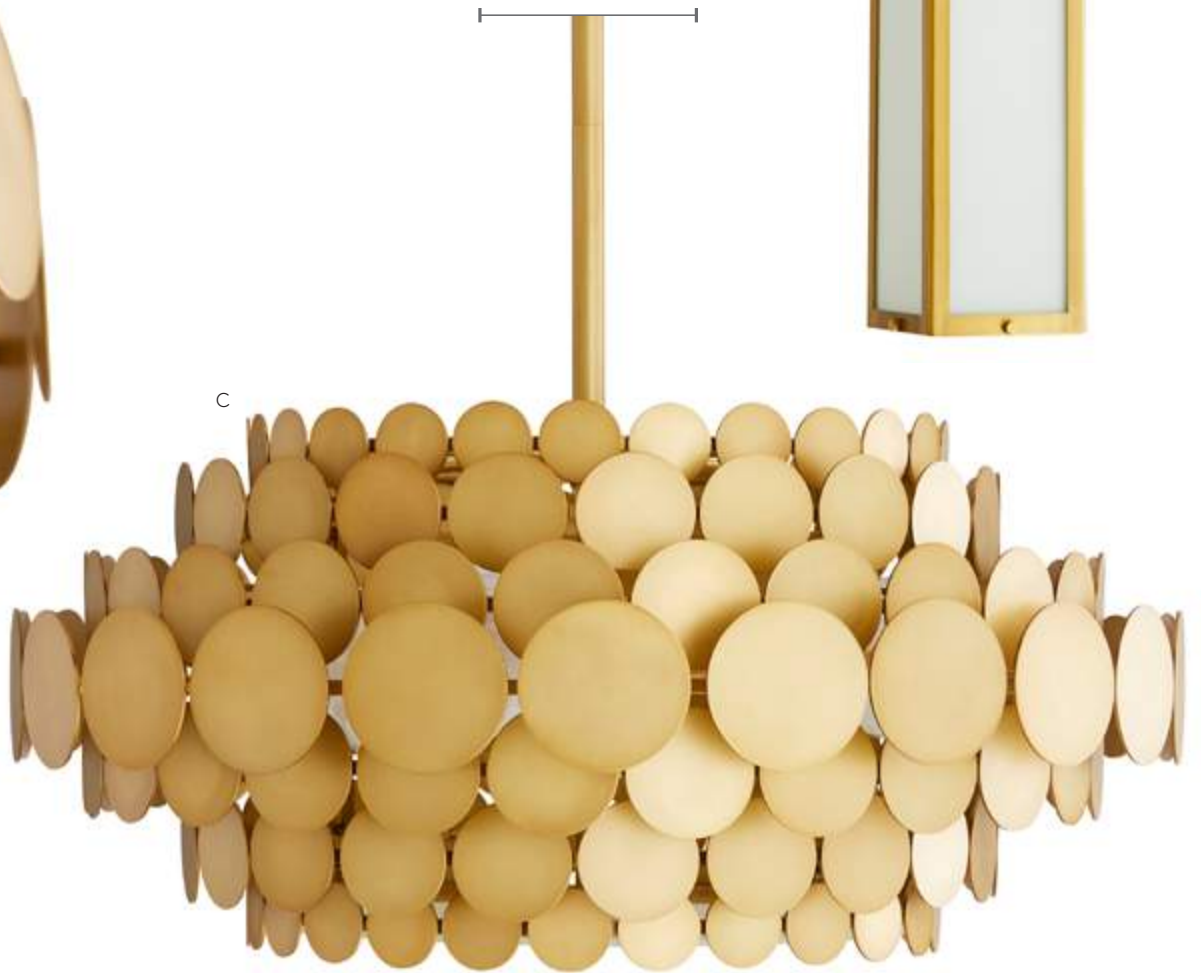

E

E QUIGLEY PENDANT
49119
1 Light/Antique Brass
H: 23" x 11" Dia
H: 58 x 28 Dia cm
Max Watts: 35
**additional chain available CHN-196*

F

F ROISSY PENDANT
44453
3 Light/Antique Brass
H: 18" x 19" Dia
H: 46 x 48 Dia cm
Max Watts (per socket): 40
**additional chain available CHN-195*

F-detail

G

G PUZOL PENDANT
49233 
1 Light/Heritage Brass/Opal Glass
Adj H: 21"-51" x 13" Dia
Adj H: 53-130 x 33 Dia cm
Max Watts: 60
**additional pipe available PIPE-201*

A

B

C-detail

C

Celerie Kemble Collection
A BISGER SQUARE PENDANT
DC89001 
 4 Light /Antique Brass/Opal Glass
 Adj. H: 7"-41" x W: 22" x D: 17"
 Adj. H: 18-104 x W: 56 x D: 43 cm
 Max Watts (per socket): 60
 *additional pipe available PIPE-180

Celerie Kemble Collection
B BISGER PENDANT
DC49002 
 4 Light /Antique Brass/Opal Glass
 Adj. H: 18"-52" x W: 5" x D: 5"
 Adj. H: 46-132 x 13 Sq cm
 Max Watts (per socket): 60
 *additional pipe available PIPE-180