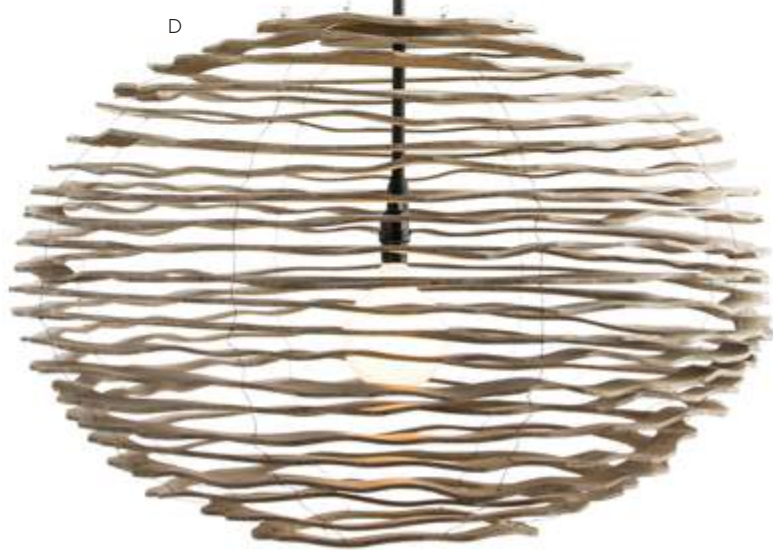

**D ROOK SMALL PENDANT
45101**

1 Light/Natural Wood Finish
Blackened Iron
H: 60" x 24" Dia
H: 152 x 61 Dia cm

Max Watts: 60
**shown with 4" frosted globe bulb
*additional chain available CHN-101
finish may vary