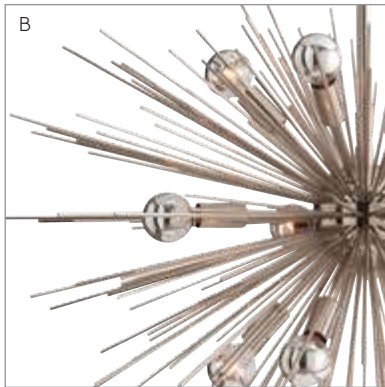

**A ZANADOO SMALL CHANDELIER
89669**

12 Light/Antique Brass
Adj. H: 27"-45" x 29" Dia
Adj. H: 69-114 x 74 Dia cm
Max Watts (per socket): 40
*shown with small clear tubular bulbs
*additional pipe available PIPE-101

B 89670

12 Light/Polished Nickel
*additional pipe available PIPE-100
*also available in mini, Antique Brass - 89001 & Polished Nickel - 89002