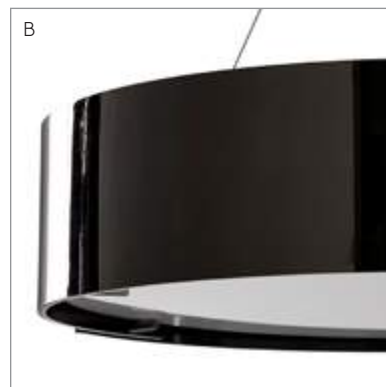

A

A DANTE LARGE CHANDELIER
89702 🔧 🗨️ 💧
5 Light/Antique Brass/Frosted Acrylic
Diffuser
H: 44" x 42" Dia
H: 112 x 107 Dia cm
Max Watts (per socket): 60
*additional chain available CHN-129

B DANTE MEDIUM CHANDELIER
89448 🔧 💧
5 Light/Black Nickel/Frosted
Acrylic Diffuser
H: 36" x 35" Dia
H: 91 x 89 Dia cm
*additional chain available CHN-145
*also available Dante Small Chan-
delier/Vintage Silver - 89449

B

C

C VAUGHN FIXED CHANDELIER
89995 🗨️ 💧
14 Light/Bronze/Gold Leafed Steel
H: 43" x 39" Dia
H: 109 x 99 Dia cm
Max Watts (per socket): 40