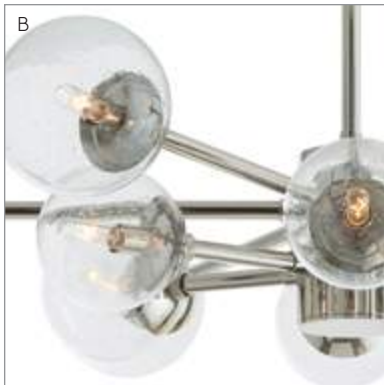

A

B

C

**A KARRINGTON CHANDELIER
89016** 🔧💧

12 Light/Antique Brass/Opal Glass
Adj. H: 12"-42" x 37" Dia
Adj. H: 30-107 x 94 Dia cm
Max Watts (per socket): 25
*additional pipe available PIPE-101

**B KARRINGTON CHANDELIER
89037** 🔧💧

12 Light/Polished Nickel/Clear Seedy Glass
*additional pipe available PIPE-100
*shown with small clear tubular bulb

C 89017 🔧💧

12 Light/Brown Nickel/Smoke Glass
*additional pipe available PIPE-103
*shown with small clear tubular bulb