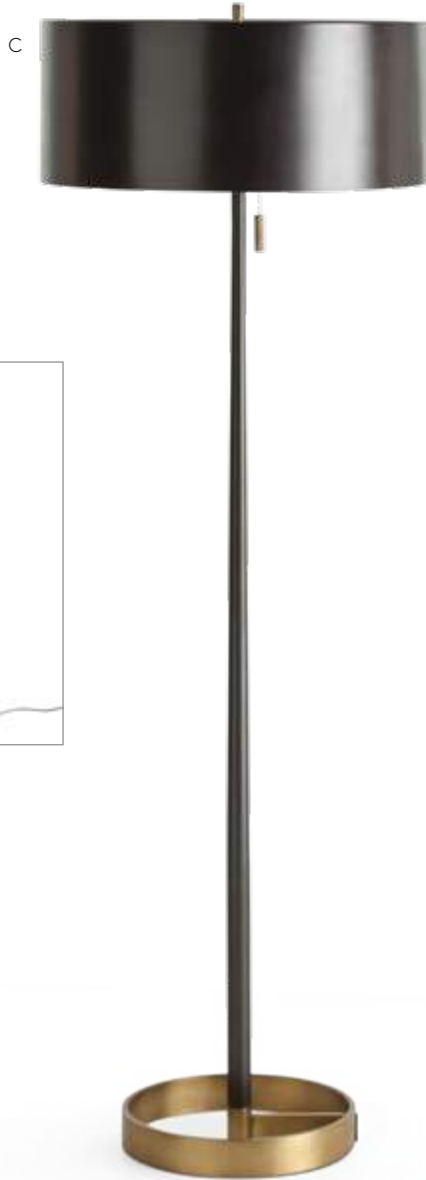

C VIOLETTA FLOOR LAMP
79862-661 ✂

Matte Black Steel/Antique Brass
H: 58.5" x 20" Dia
H: 149 x 51 Dia cm

Max Watts (per socket): 60 On/Off
*pull chain/double socket/3 position switch