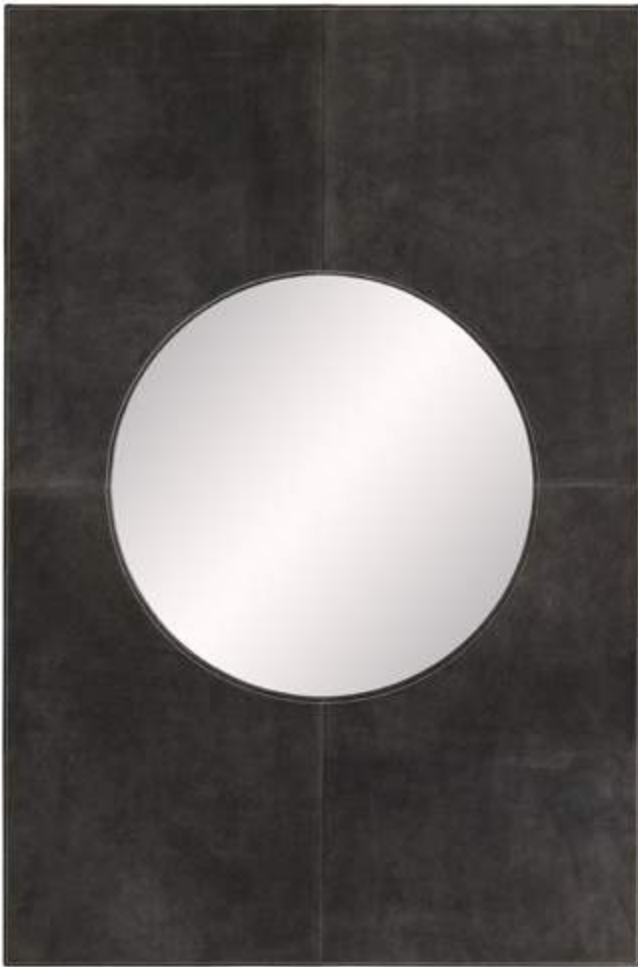

B

C

**A STOCKHOLM MIRROR
4710**

Gray Suede/Plain Mirror
H: 54" x W: 36" x D: 1"
H: 137 x W: 91 x D: 3 cm

**security cleat - vertical or horizontal
suede may vary

**B SIENA MIRROR
5533**

Natural Precious Gemstone Veneer/
Beveled Mirror
41" Dia x D: 1.5"
104 Dia x D: 4 cm