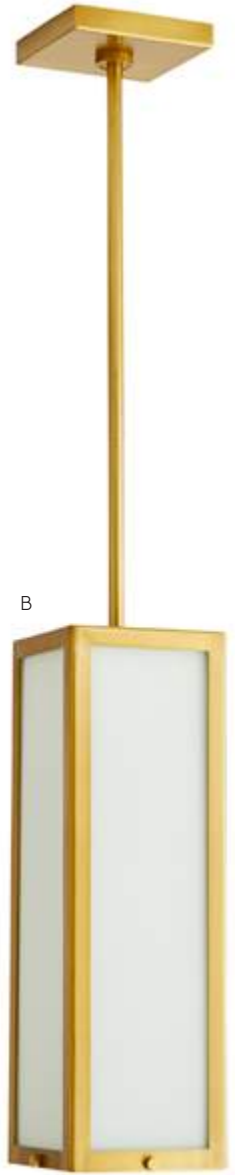

F-detail

G

G PUZOL PENDANT
49233 
1 Light/Heritage Brass/Opal Glass
Adj H: 21"-51" x 13" Dia
Adj H: 53-130 x 33 Dia cm
Max Watts: 60
**additional pipe available PIPE-201*

A

B

C-detail

C

Celerie Kemble Collection
A BISGER SQUARE PENDANT
DC89001 
 4 Light /Antique Brass/Opal Glass
 Adj. H: 7"-41" x W: 22" x D: 17"
 Adj. H: 18-104 x W: 56 x D: 43 cm
 Max Watts (per socket): 60
 *additional pipe available PIPE-180