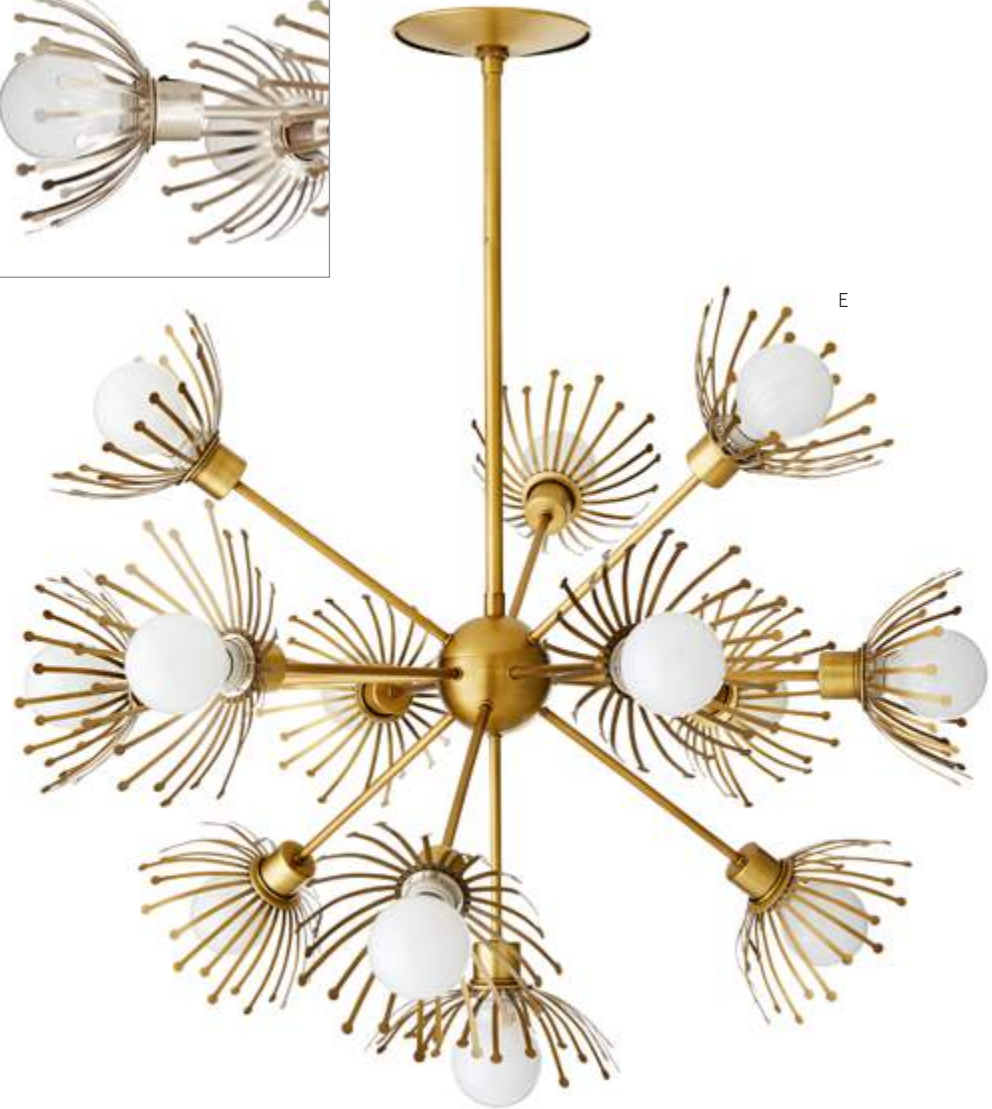

E MURPHY CHANDELIER
89104 💧
13 Light/Antique Brass
H: 38"-56" x 36" Dia
H: 97-142 x 91 Dia cm
Max Watts (per socket): 60
*shown with 3" frosted globe bulb *ad-
ditional pipe available PIPE-101

F 89121 💧
13 Light/Vintage Silver
*additional pipe available PIPE-126