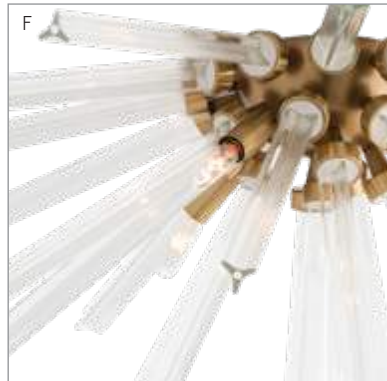

E HANLEY FLUSH MOUNT
49009

4 Light/Fluted Triangular Glass Rods
Polished Nickel
H: 17" x 30" Dia
H: 43 x 76 Dia cm
Max Watts (per socket): 40
*shown with silver bowl globe bulbs

F 49010

4 Light/Fluted Triangular Glass Rods
Antique Brass
*shown with small clear tubular bulbs

G HANLEY LARGE CHANDELIER
89013

8 Light/Fluted Triangular Glass Rods
Polished Nickel
Adj. H: 44"-56" x 37" Dia
Adj. H: 112-142 x 94 Dia cm
Max Watts (per socket): 40
*shown with silver bowl globe bulbs
*additional pipe available PIPE-100

H 89012

8 Light/Fluted Triangular Glass Rods
Antique Brass
*shown with frosted globe bulbs
*additional pipe available PIPE-101