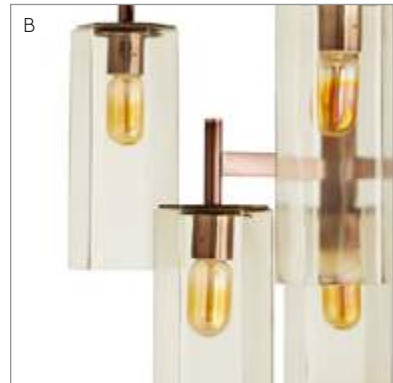

A SOLOMAN CHANDELIER
89124 🔧💧

6 Light/Antique Brass/Frosted Glass
Adj. H: 31"-61" x 23" Dia
Adj. H: 79-155 x 58 Dia cm
Max Watts (per socket): 60
*additional pipe available PIPE-208

B 89123 🔧💧

6 Light/Brown Nickel/Smoke Glass
*shown with radio bulbs
*additional pipe available PIPE-207