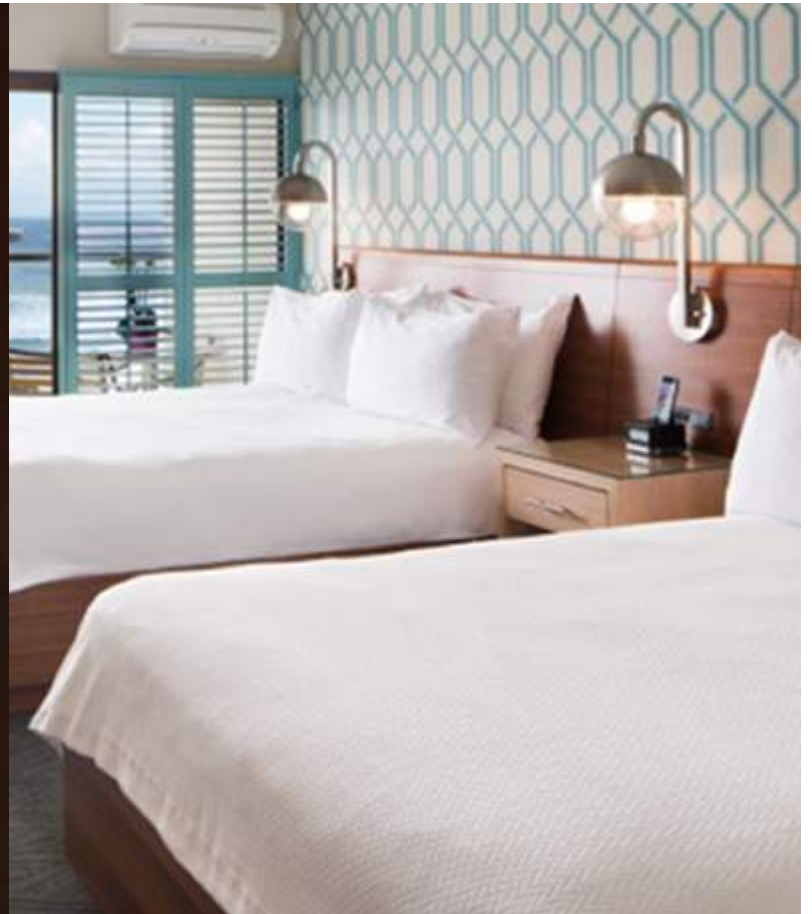

MODIFIED STOCK

From adding dimmers on a lamp to specialty cleats on a mirror—our stock designs can be easily modified.

ORIGINAL \$263
White marble/
Distressed black iron

VE VERSION \$149
Resin mounted on
metal base