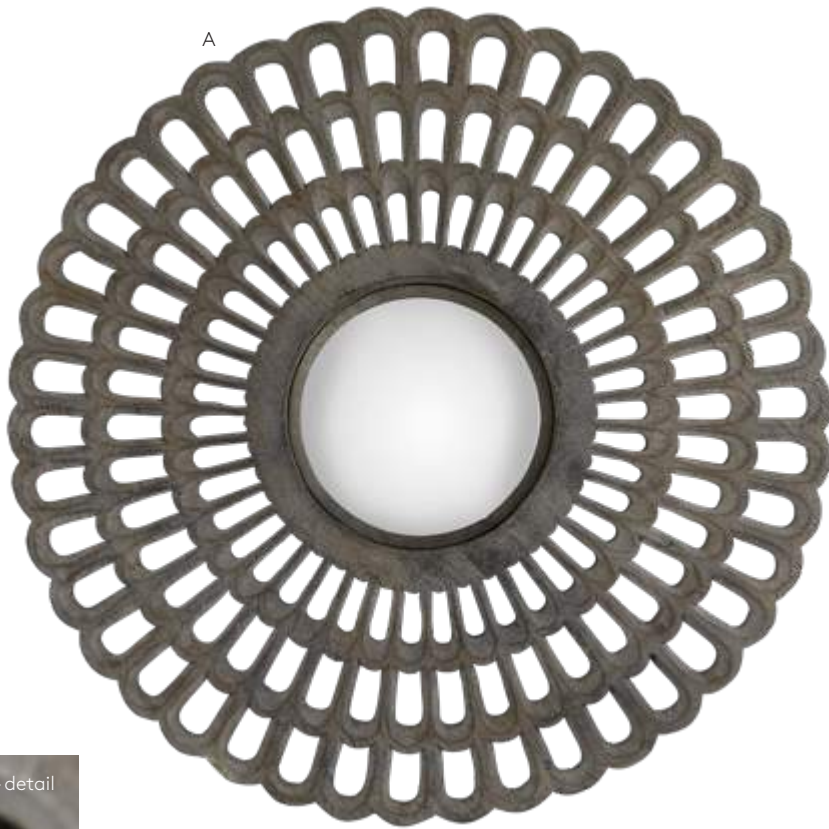

A

A-detail

**A PERLA MIRROR
4614**

Sandblasted Gray Wood/Convex Mirror
41.5" Dia x D: 1.5"
105 Dia x D: 4 cm

**security cleat
finish may vary

**B MARSHALL MIRROR
4101**

Heritage Gray Wood/Plain Mirror
H: 50" x W: 35" x D: 2"
H: 127 x W: 89 x D: 5 cm

**security cleat - vertical or horizontal
finish may vary

B