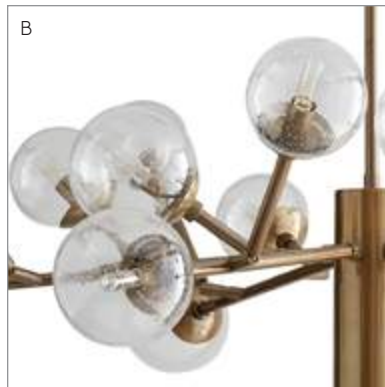

A

B

A DALLAS TWO-TIERED CHANDELIER
89464   

30 Light/Polished Nickel/Clear Glass Swivel Arms
 Adj. H: 21.5"-71" x W: 58" x D: 45"
 Adj. H: 55-180 x W: 147 x D: 114 cm

Max Watts (per socket): 25
**shown with small clear tubular bulbs*
**additional pipe available PIPE-100*