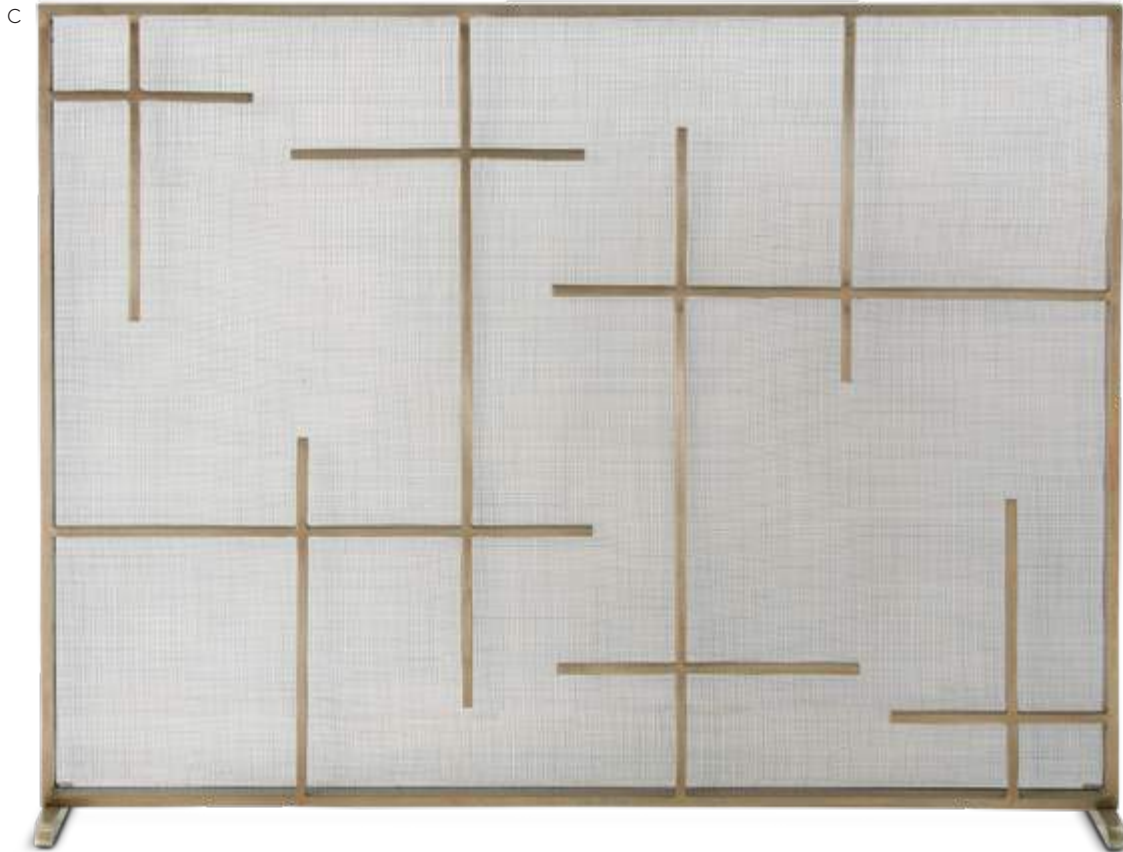

**marble may vary
*also available in medium - 4523 &
large - 4522*

D-detail

A

A-detail

B

A GITA SCREEN
4201 ✂
 Antique Brass/Mesh
 H: 30.5" x W: 40" x D: 7"
 H: 77 x W: 102 x D: 18 cm

B 4202 ✂
 Antique Zinc/Mesh