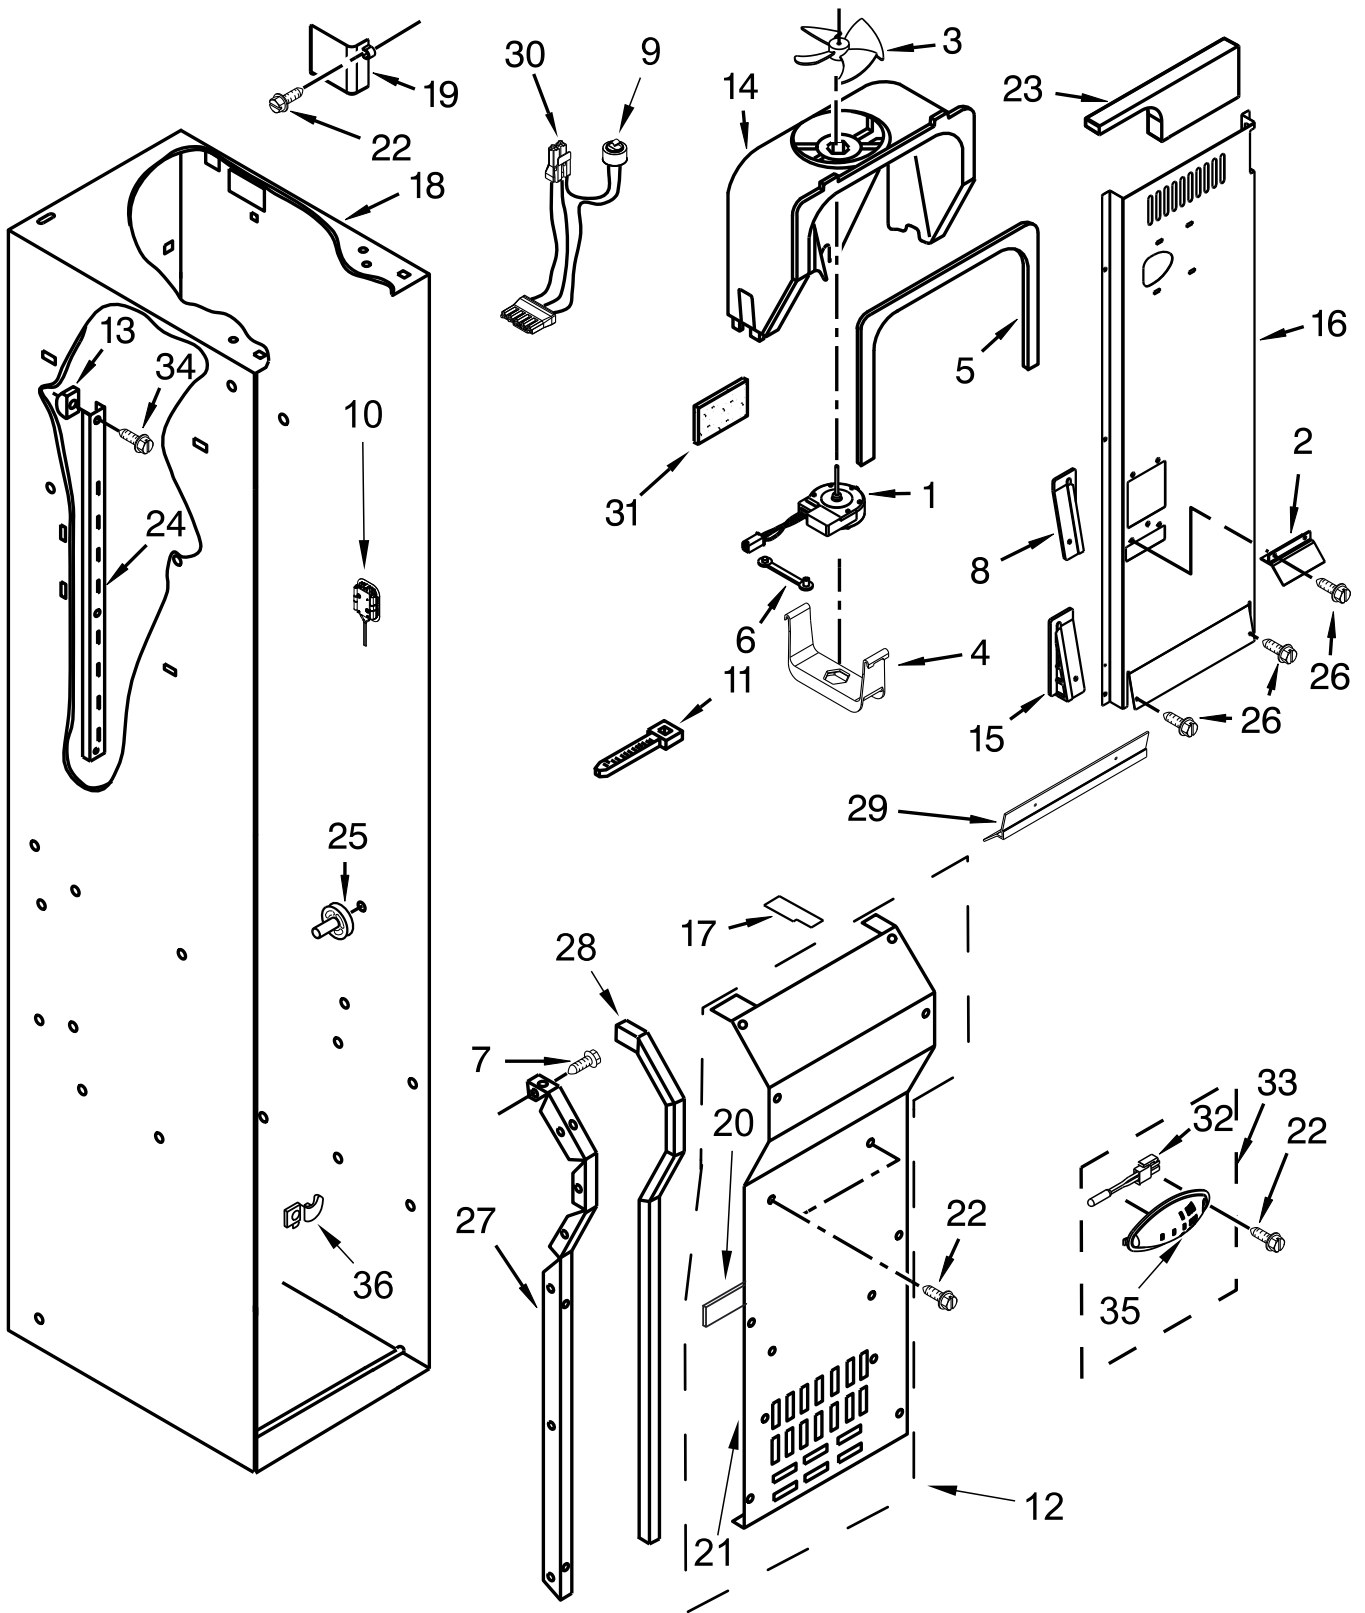

FREEZER LINER AND AIR FLOW PARTS

FREEZER LINER AND AIR FLOW PARTS

<u>Illus.</u> <u>No.</u>	<u>Part No.</u>	<u>Description</u>	<u>Illus.</u> <u>No.</u>	<u>Part No.</u>	<u>Description</u>	<u>Illus.</u> <u>No.</u>	<u>Part No.</u>	<u>Description</u>
1	W10436861	Motor, Fan	15	2259465	Wedge, Left Air Duct	26	W10142283	Screw (White)
2	2266801	Deflector, Air	16	2307777	Duct, Air	27		Evaporator, Cover Rail
3	2169142	Blade, Fan	17		Block, Fan Scroll		2221107	Left Hand
4	W10260421	Retainer, Fan Motor		2209066	Left Hand		2259355	Right Hand
5	2302817	Gasket, Scroll Assembly		2209480	Right Hand	28	2220904	Gasket, Evaporator Cover
6	W10321090	Grommet, Motor	18		Liner (Not Serviced)	29	2302850	Support, Air Duct
7	486194	Screw	19	2259025	Cover, Air Outlet	30	W10482187	Harness, Bi-Metal Wire
8	2259464	Wedge, Right Air Duct	20	W10581988	Gasket, Evaporator Cover	31	2169104	Sealer, Insulation
9	W10160570	Bi-Metal, Defrost	21	W10428000	Cover, Evaporator	32	2188820	Thermistor
10	W10607479	Assembly, LED Module	22	487539	Screw (Stainless)	33	2317844	Assembly, Thermistor
11	2155774	Tie, Wire	23	2309283	Deflector, Air Duct	34	2006475	Screw (White)
12	W10581992	Assembly, Evaporator Cover	24	2259032	Ladder, Shelf	35	2317105	Cover, Thermistor
13	2259445	Support, Ladder	25	W10173127	Assembly, Shelf Stud	36	1112260	Support, Evaporator
14	2182120	Scroll, Fan