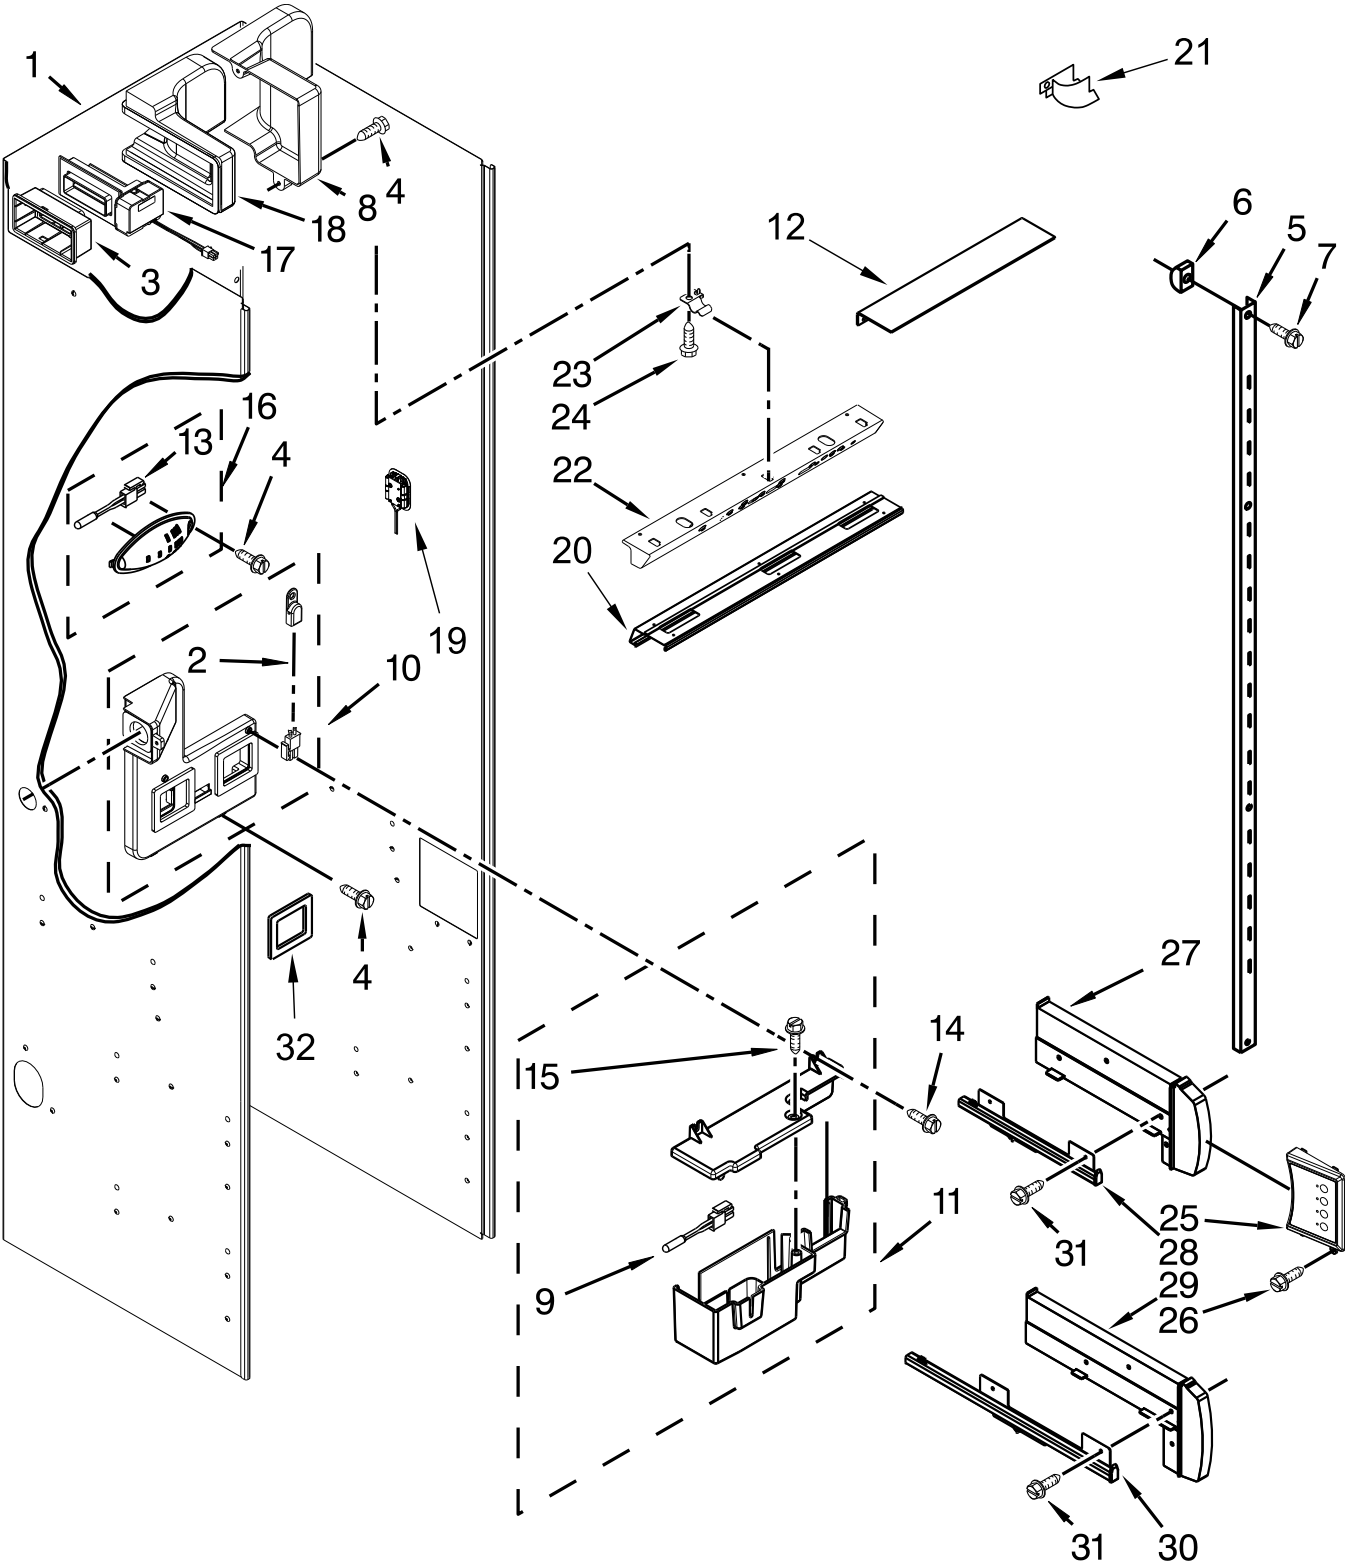

REFRIGERATOR LINER PARTS

REFRIGERATOR LINER PARTS

<u>Illus. No.</u>	<u>Part No.</u>	<u>Description</u>	<u>Illus. No.</u>	<u>Part No.</u>	<u>Description</u>	<u>Illus. No.</u>	<u>Part No.</u>	<u>Description</u>
1		Liner (Not Serviced)	17	2221296	Assembly, Air Baffle	28		Slide, Meat Pan
2	2306010	Thermistor	18	2309222	Assembly, Air Diffuser		2302954	Left Hand
3	2208970	Duct, Air	19	W10607479	Assembly, LED Module	29	2302955	Right Hand
4	487539	Screw (Stainless)	20	2307592	Bracket, Control Box			Spacer, Crisper
5	2259077	Ladder, Shelf	21	2003577	Guard, Air Return		2256223	Left Hand
6	520965	Support, Ladder	22	W10798006	Control Box Assembly	30	2256222	Right Hand
7	2006475	Screw (White)	23	2317000	Clip, Control Box			Slide, Crisper
8	2309087	Cover, Air Diffuser	24	8281163	Screw (Stainless)		2302956	Left Hand
9	2302937	Thermistor	25	W10760791	Assembly, User Interface	31	2302957	Right Hand
10	W10475010	Assembly, Spacer	26	W10142283	Screw (White)		8533928	Screw (Stainless)
11	W10169528	Assembly, Control Baffle	27		Spacer, Meat Pan			(Left Hand)
12	W10159487	Diverter, Crisper Cover		2256243	Left Hand	32	2259398	Seal, Air Duct
13	2188820	Thermistor		2256244	Right Hand			(Right Hand)
14	8533929	Screw (Stainless)						
15	486194	Screw						
16	2317844	Assembly, Thermistor