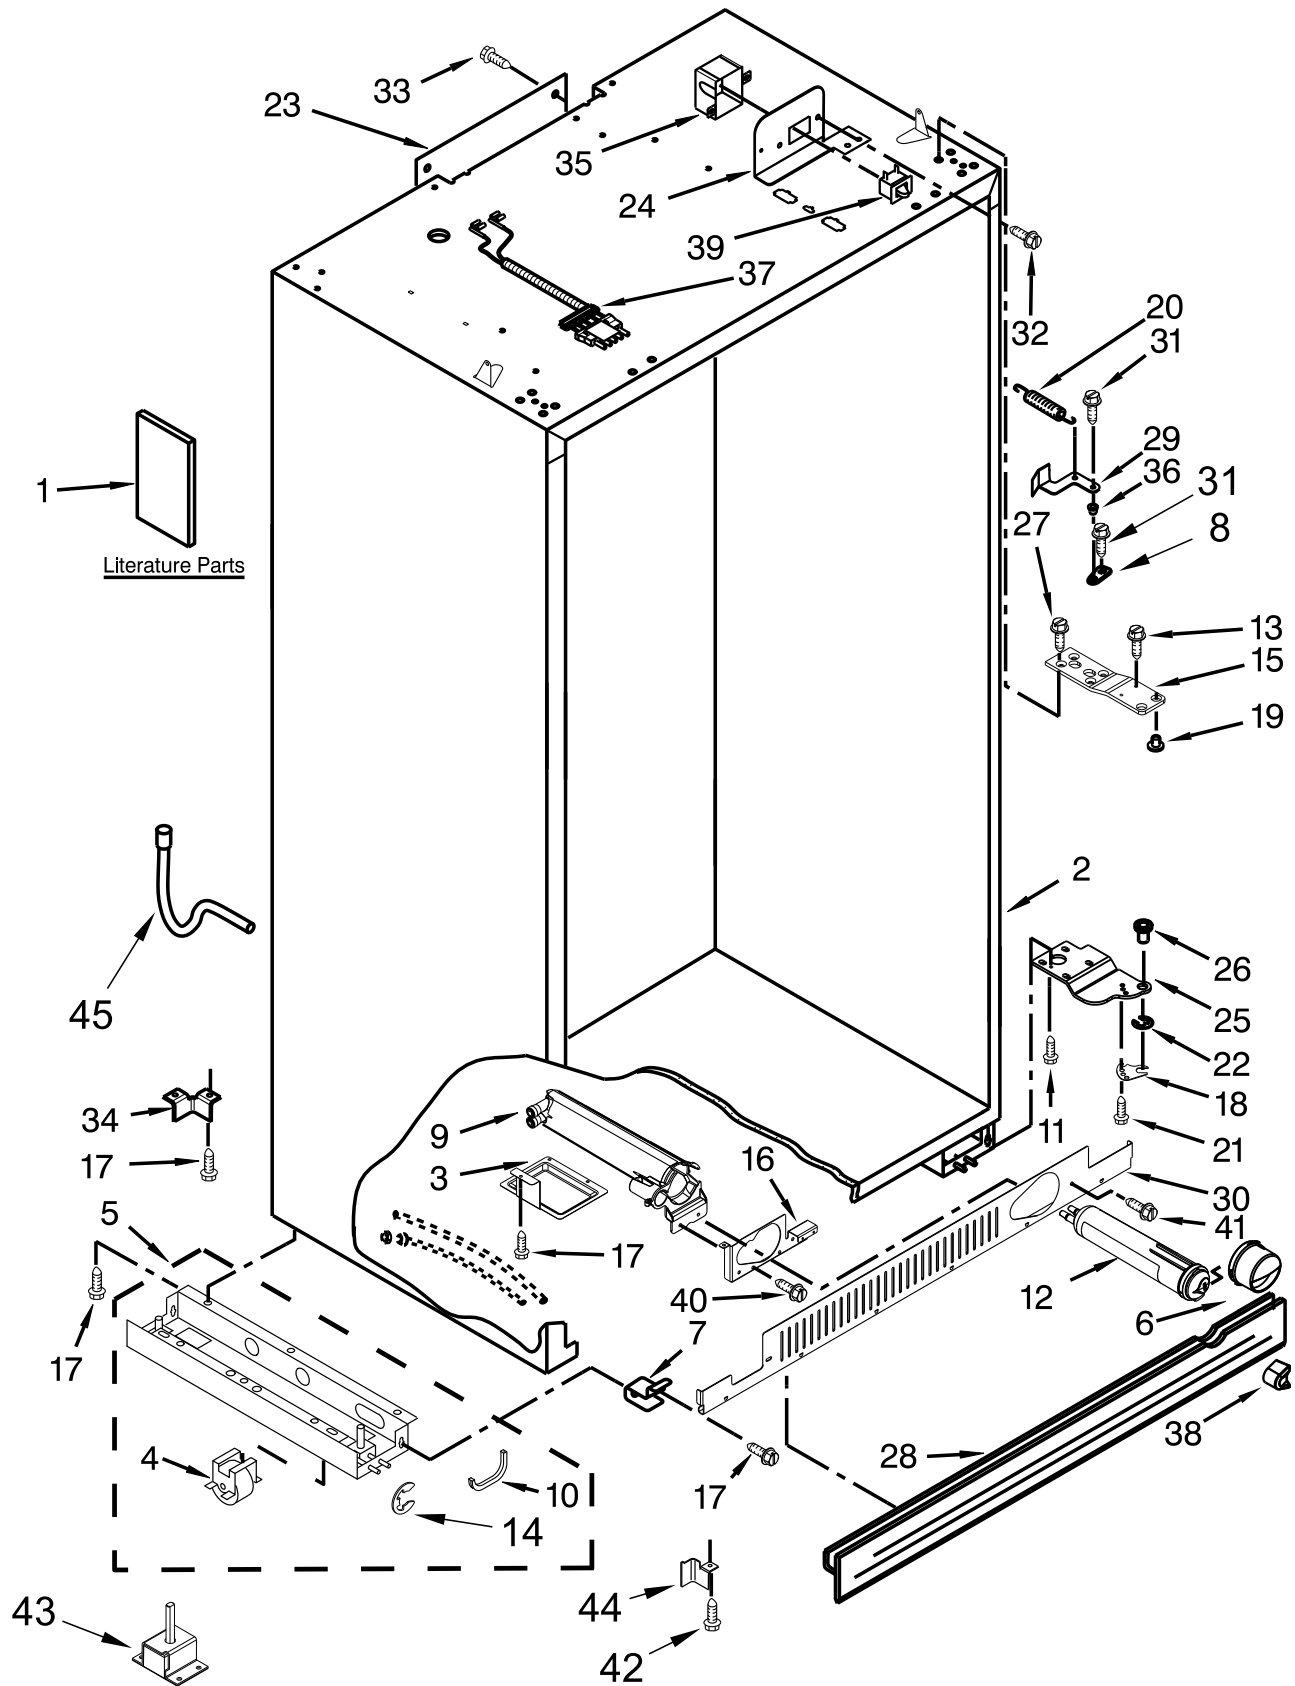

CABINET PARTS

CABINET PARTS

<u>Illus.</u> <u>No.</u>	<u>Part No.</u>	<u>Description</u>	<u>Illus.</u> <u>No.</u>	<u>Part No.</u>	<u>Description</u>	<u>Illus.</u> <u>No.</u>	<u>Part No.</u>	<u>Description</u>
1		Literature Parts	15	2257644	Hinge, Top	33	486194	Screw
	W10763009	Use and Care Guide	16	W10674648	Bracket, Filter	34	2006617	Bracket, Base Support (Rear)
	W10763007	Energy Guide	17	W10001250	Screw	35	2215938	Cover, Switch
		Tech Sheet	18	2004994	Lock, Bushing	36	2316859	Bushing, Extension Arm
	W10762994	English	19	W10484913	Bushing, Top Hinge	37	W10780213	Assembly, Switch Wire
	W10762996	French	20	2221242	Spring, Door Closure (Green)	38		Button, Water Filter
	W10763011	Installation Instructions	21	3400230	Screw		2260503B	Black
2		Cabinet (Not Serviced)	22	2005008	Ring, Bushing Retaining	39	1118894	Switch, Rocker Arm
3	2318189	Tray, Filter Drip	23	2215612	Cover, Air Duct		1115373	Switch, Rocker Arm Combination (Freezer)
4	W10138054	Assembly, Roller	24		Bracket, Switch	40	8281163	Screw (Stainless)
5		Support Base Assembly		W10741112	Left Hand	41	W10005050	Screw
	W10279275	Left Hand	25		Right Hand	42	W10141604	Screw
	W10138423	Right Hand			Hinge, Bottom	43	2005032	Leveler, Adjustable
6		Cap, Water Filter		2006779	Left Hand	44		Bracket, Support Base (Front)
	2260518B	Black	26	2302876	Bushing, Adjustable		2006616	Left Hand
7	2307640	Bracket, Grill Mounting	27	8533913	Screw		2006556	Right Hand
8	2320509	Stop, Door	28	W10188549	Black	45	2314064	Tube, Drain
9	W10121140	Housing, Water Filter	29		Extension Arm			
10	2307584	Grommet, Crossover Tube		W10709785	Left Hand			
11	3400525	Screw		W10728112	Right Hand			
12	W10121146	Filter, Water	30		Grille, Push Filter Bottom			
13	8281164	Screw (Stainless)		W10182717	Black			
14	2006841	Ring, Retainer	31	W10485630	Screw			
			32	487415	Screw