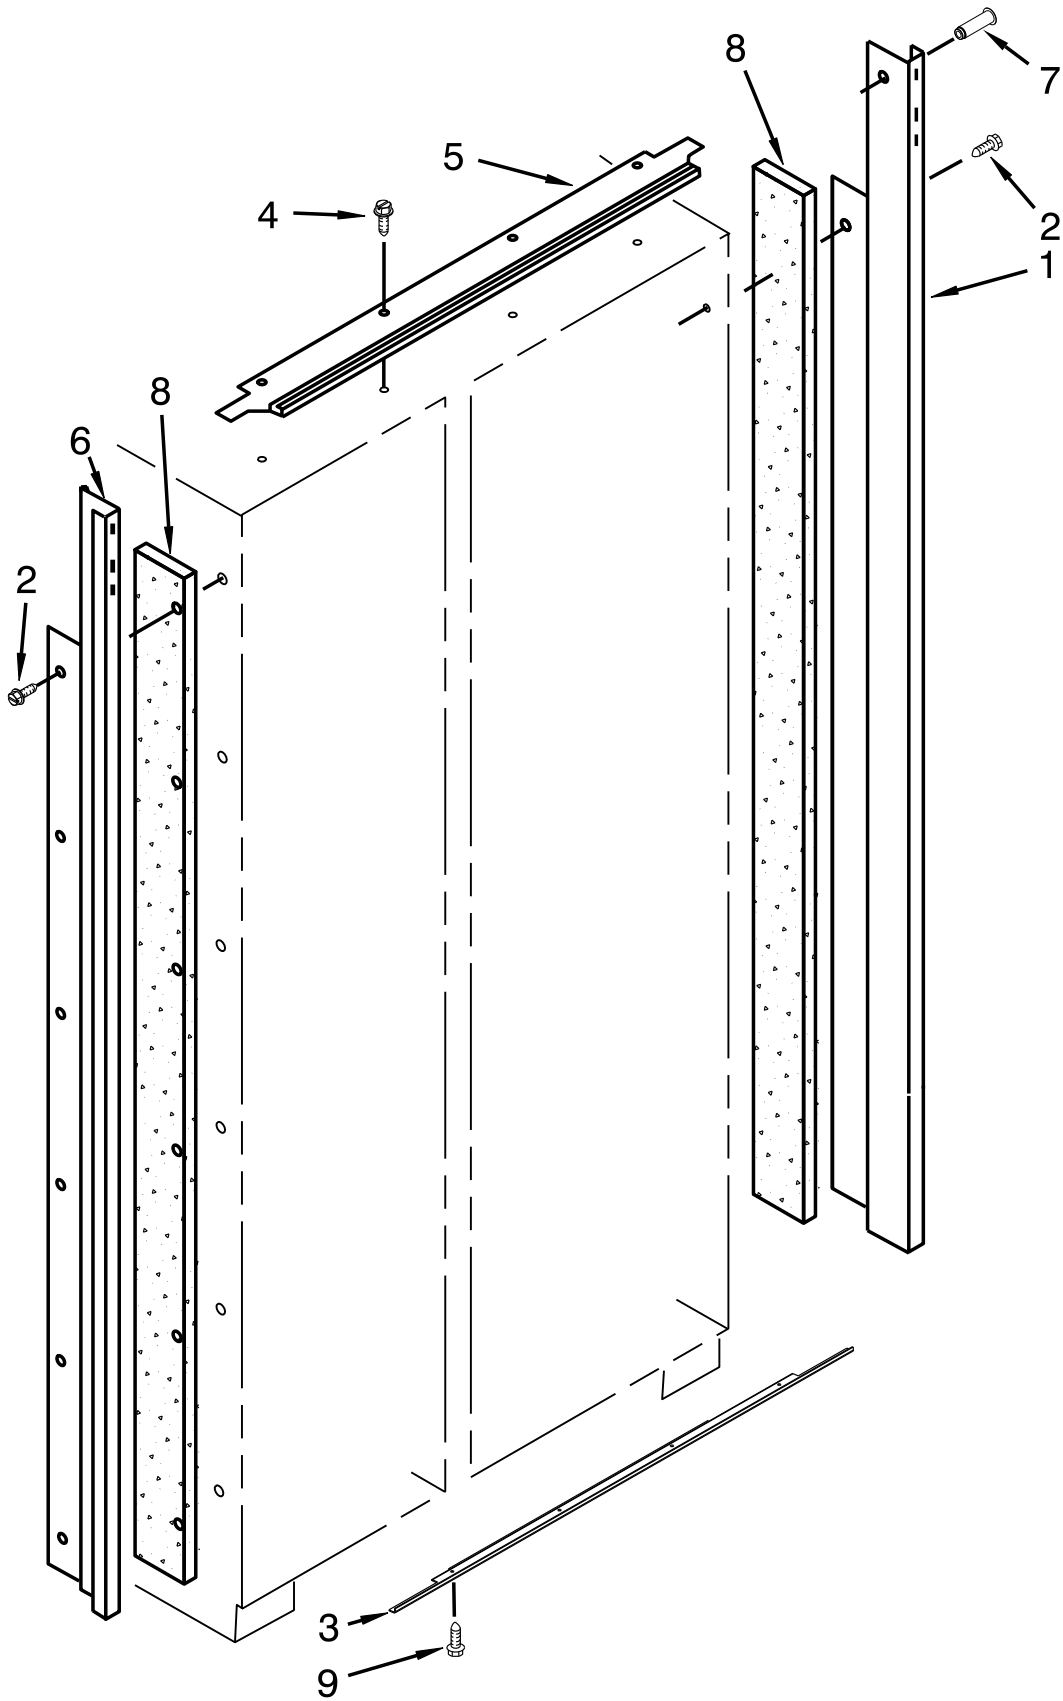

CABINET PARTS

<u>Illus.</u> <u>No.</u>	<u>Part No.</u>	<u>Description</u>	<u>Illus.</u> <u>No.</u>	<u>Part No.</u>	<u>Description</u>	<u>Illus.</u> <u>No.</u>	<u>Part No.</u>	<u>Description</u>
1		Literature Parts	15	2257644	Hinge, Top	33	486194	Screw
	W10763009	Use and Care Guide	16	W10674648	Bracket, Filter	34	2006617	Bracket, Base Support (Rear)
	W10763007	Energy Guide	17	W10001250	Screw	35	2215938	Cover, Switch
		Tech Sheet	18	2004994	Lock, Bushing	36	2316859	Bushing, Extension Arm
	W10762994	English	19	W10484913	Bushing, Top Hinge	37	W10780213	Assembly, Switch Wire
	W10762996	French	20	2221242	Spring, Door Closure (Green)	38		Button, Water Filter
	W10763011	Installation Instructions	21	3400230	Screw		2260503B	Black
2		Cabinet (Not Serviced)	22	2005008	Ring, Bushing Retaining	39	1118894	Switch, Rocker Arm
3	2318189	Tray, Filter Drip	23	2215612	Cover, Air Duct		1115373	Switch, Rocker Arm Combination (Freezer)
4	W10138054	Assembly, Roller	24		Bracket, Switch	40	8281163	Screw (Stainless)
5		Support Base Assembly		W10741112	Left Hand	41	W10005050	Screw
	W10279275	Left Hand	25		Right Hand	42	W10141604	Screw
	W10138423	Right Hand			Hinge, Bottom	43	2005032	Leveler, Adjustable
6		Cap, Water Filter		2006779	Left Hand	44		Bracket, Support Base (Front)
	2260518B	Black	26	2302876	Bushing, Adjustable		2006616	Left Hand
7	2307640	Bracket, Grill Mounting	27	8533913	Screw		2006556	Right Hand
8	2320509	Stop, Door	28	W10188549	Black	45	2314064	Tube, Drain
9	W10121140	Housing, Water Filter	29		Extension Arm			
10	2307584	Grommet, Crossover Tube		W10709785	Left Hand			
11	3400525	Screw		W10728112	Right Hand			
12	W10121146	Filter, Water	30		Grille, Push Filter Bottom			
13	8281164	Screw (Stainless)		W10182717	Black			
14	2006841	Ring, Retainer	31	W10485630	Screw			
			32	487415	Screw			

CABINET TRIM PARTS