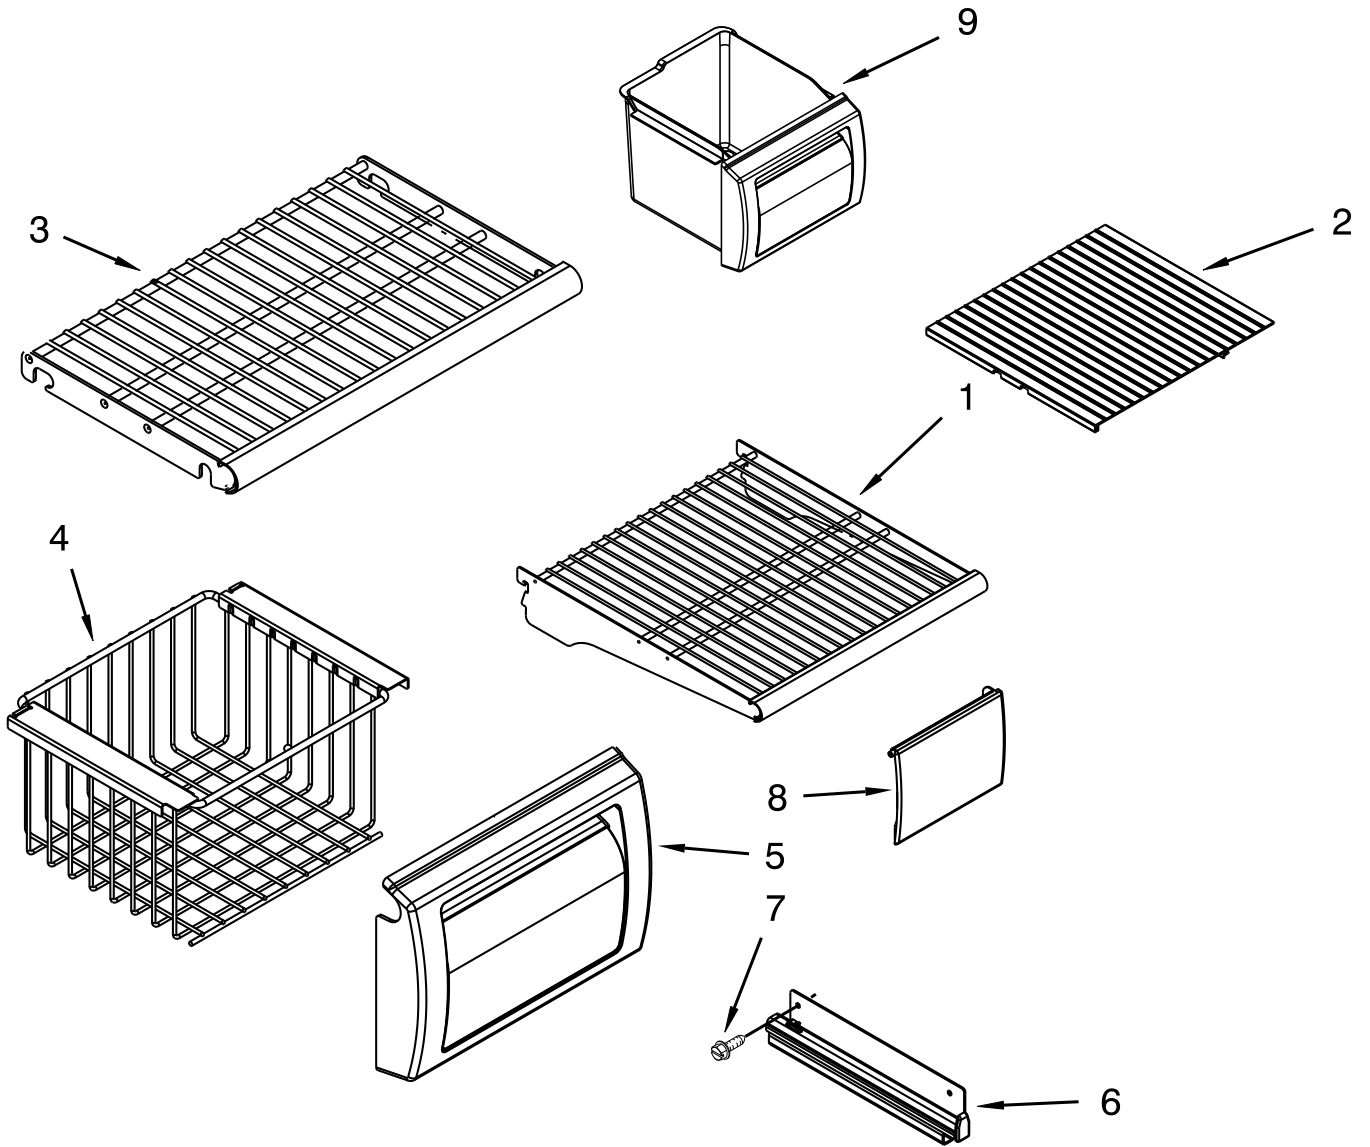

FREEZER SHELF PARTS

FREEZER SHELF PARTS

<u>Illus.</u> <u>No.</u>	<u>Part No.</u>	<u>Description</u>	<u>Illus.</u> <u>No.</u>	<u>Part No.</u>	<u>Description</u>	<u>Illus.</u> <u>No.</u>	<u>Part No.</u>	<u>Description</u>
1	W10759084	Shelf, Wire	5	2256270	Front, Basket	7	8533928	Screw (Stainless)
2	W10760869	Cover, Shelf	6		Slide, Basket	8	2266934	Door, Ice
3	W10759069	Shelf, Fixed		2259318	Left Hand	9	2266931	Bucket, Ice
4	2259082	Basket, Freezer		2259317	Right Hand