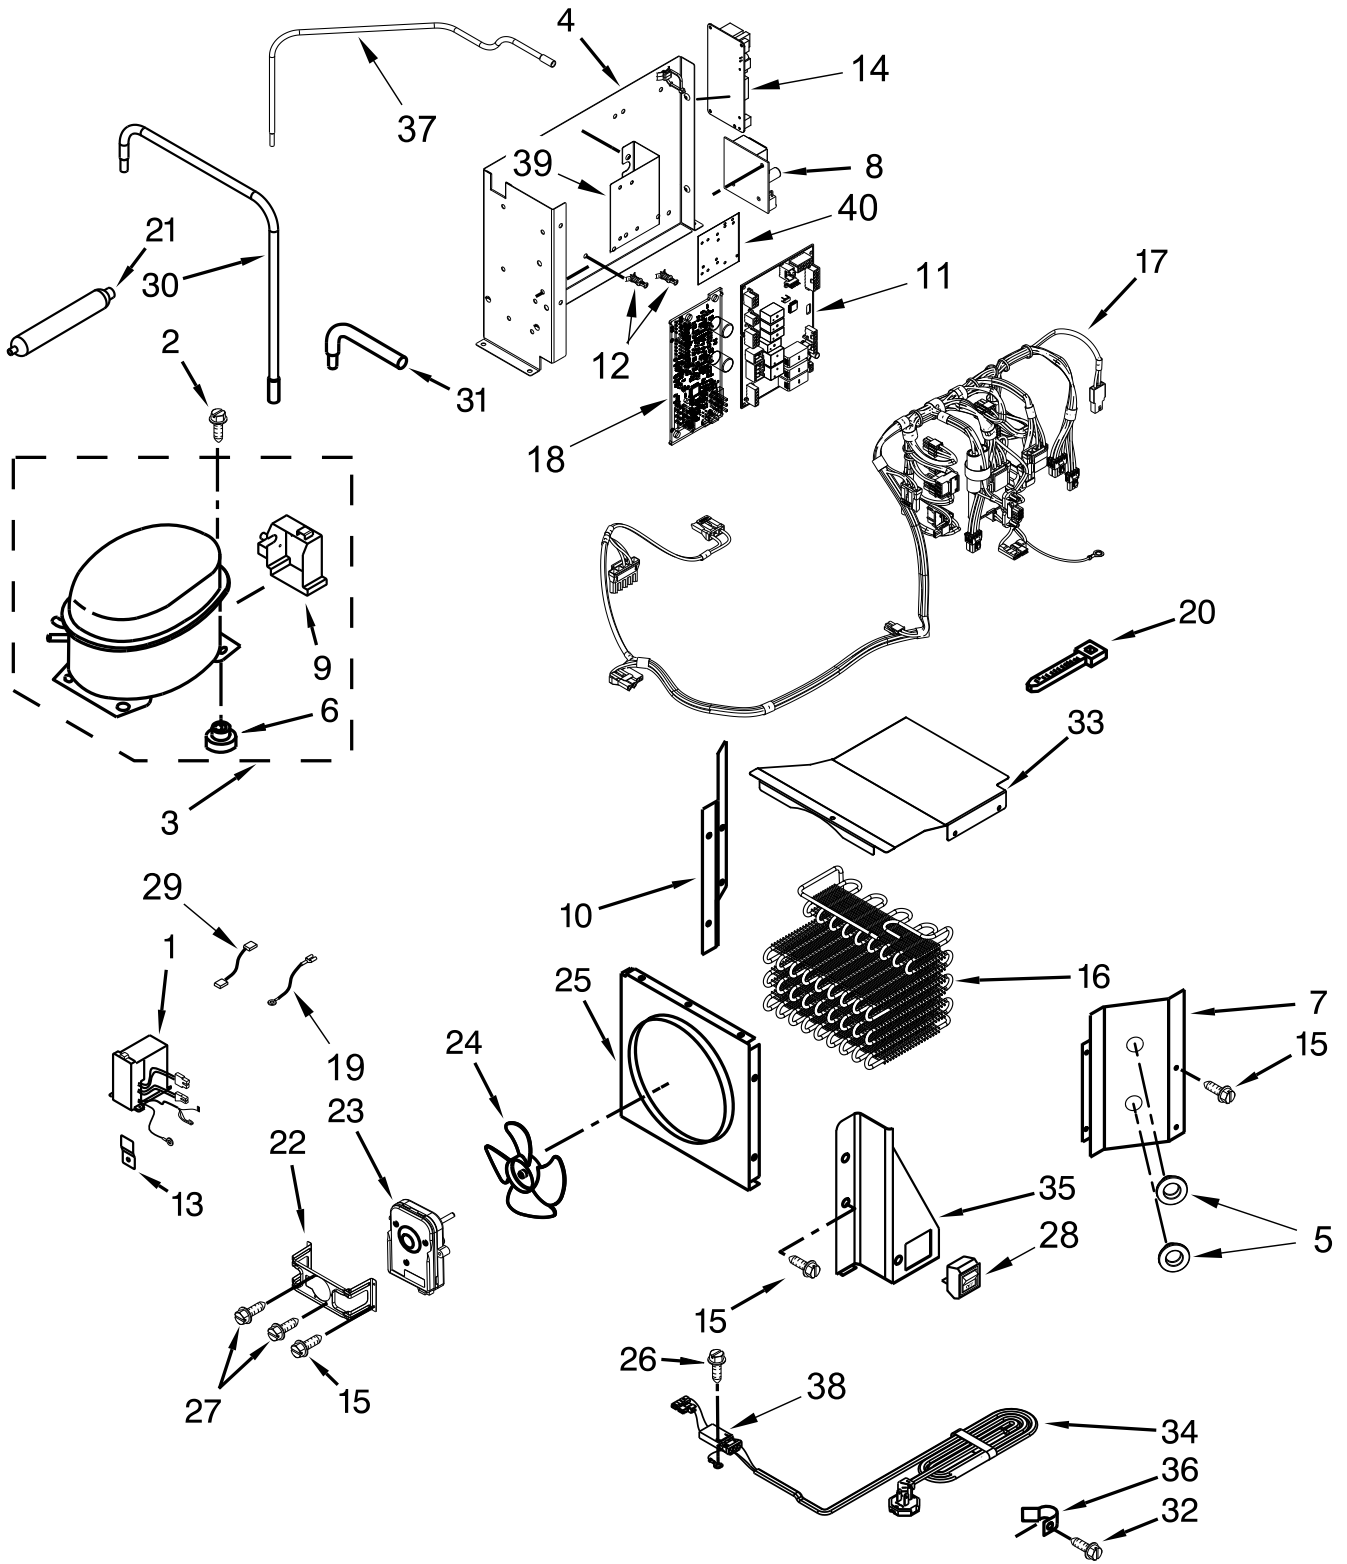

UPPER UNIT PARTS

UPPER UNIT PARTS

<u>Illus.</u> <u>No.</u>	<u>Part No.</u>	<u>Description</u>	<u>Illus.</u> <u>No.</u>	<u>Part No.</u>	<u>Description</u>	<u>Illus.</u> <u>No.</u>	<u>Part No.</u>	<u>Description</u>
1	W10449006	Assembly, Inverter Box	17	W10774818	Assembly, Unit Wire	36	549193	Clamp, Power Cord
2	489373	Screw	18	W10635302	LED Control	37	W10648264	Tube, Heat Loop Transition
3	W10173296	Compressor	19	W10483905	Jumper, Inverter	38	2310195	Assembly, Jumper Wire (Power Switch to Power Cord)
4	W10550831	Housing, Control Board Mounting	20	2155774	Tie, Wire	39	W10761479	Plate, Circuit Board
5	W10587113	Grommet	21	W10175593	Drier	40	W10770059	Plate, Circuit Board (Top)
6	1100826	Grommet	22	W10414681	Bracket, Fan Motor			Following Parts Not Illustrated
7		Support, Condenser	23	2188875	Motor, Condenser		978025	Valve, Access
	W10525179	Right Hand	24	W10139483	Blade, Fan		978026	Valve, Access
8	2259350	Board, Power Supply	25	W10415670	Orifice, Fan		978027	Valve, Access
9	2215676	Cover, Terminal	26	487294	Screw		978028	Valve, Access
10		Support, Condenser	27	W10146359	Screw		978029	Valve, Access
	W10525177	Left Hand	28	2266802	Switch, Power Disconnect		978030	Valve, Access
11	W10200659	Control, Electronic	29	W10495645	Ground, Inverter		876764	Valve, Access
12	2203075	Spacer	30	W10624944	Tube, Drier Transition			REFRIGERANT CHARGE
13	2256328	Bracket, Inverter Mounting	31	W10528578	Tube, Process			6.75 oz. (R-134A)
14	W10624574	Supply, Power	32	486194	Screw			
15	1157158	Screw	33	W10525175	Cover, Condenser Support			
16	W10591457	Condenser	34	2310196	Cord, Power			
			35	W10321055	Bracket, Control Assembly