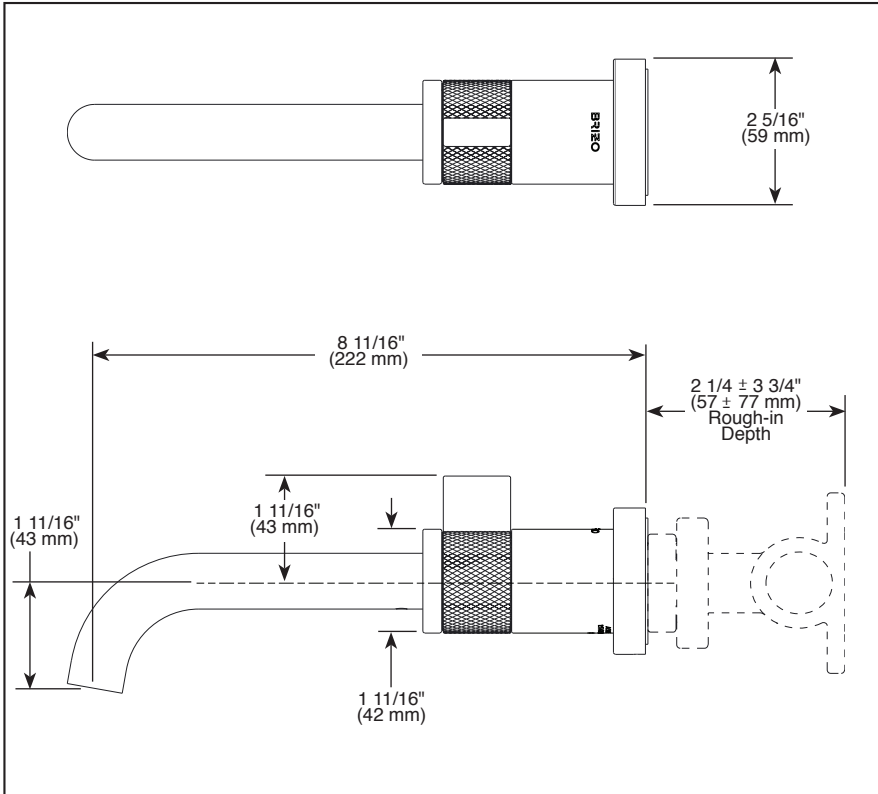

## BATHROOM FAUCET

- Litze™ Collection
- Single Handle Wall Mount

Submitted Model No.: \_\_\_\_\_

Specific Features: \_\_\_\_\_

### STANDARD SPECIFICATIONS:

- Maximum 1.5 gpm @ 60 PSI, 5.7 L/Min @ 414 kPa
- ECO models only: Maximum 1.2 gpm @ 60 PSI, 4.5 L/Min @ 414 kPa
- Knurl or Teak accents
- Control mechanism - 28 mm ceramic mixing cartridge with metal stem and 90° rotation
- Spout features hidden water efficient laminar flow aerator
- Solid brass fabricated body
- Drain sold separately
- Rough-in R65700 required for installation