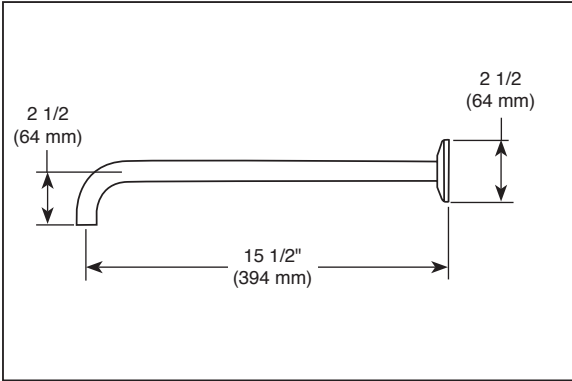

Submitted Model No.: _____

Specific Features: _____

▲ Designate proper finish suffix

BRIZO®

SHOWER ARM AND FLANGE

■ Odin™ Bath Collection

STANDARD SPECIFICATIONS:

- Solid brass construction
- 1/2" NPT threads