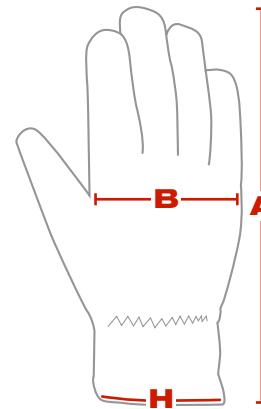

PROTECTIVE INDUSTRIAL PRODUCTS, INC. | BRINGING THE BEST OF THE WORLD TO YOU®

AMERICAS: (800) 262-5755 • (518) 861-0133 | EUROPE: +34-96182-41-48 | AMEA: (ASIA, MIDDLE EAST, AFRICA) 852-2475-9228 | www.pipglobal.com

This document and the information contained herein is the property of Protective Industrial Products, Inc. (PIP) and may not be used or reproduced without permission. Product users should conduct all appropriate testing or other evaluations to determine the suitability of PIP products for a particular purpose or use within a particular environment. PIP DISCLAIMS ALL WARRANTIES OTHER THAN AS EXPRESSLY PROVIDED.