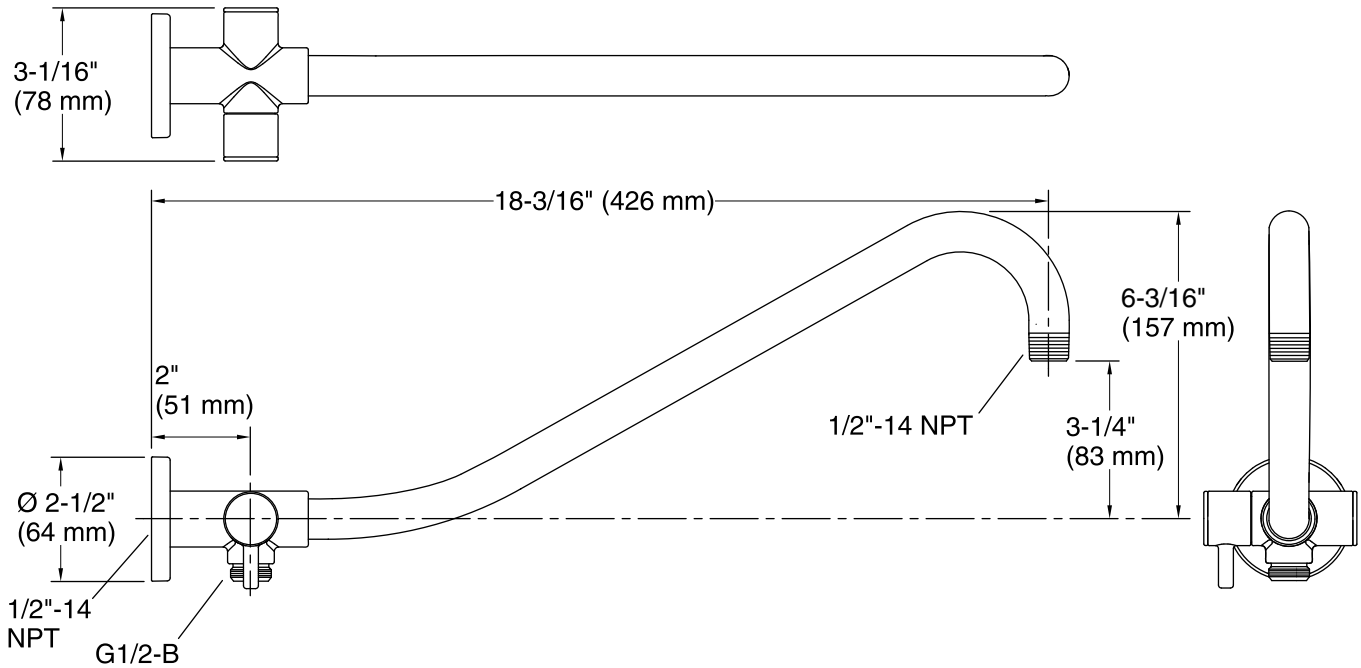

Features

- Diverter switches water between rainhead or handshower
- 1/2-inch NPT connection
- For use with KOHLER rainheads & handshowers (sold separately)

Material

- Metal construction
- KOHLER finishes resist corrosion and tarnishing

Technical Information

All product dimensions are nominal.

Notes

Install this product according to the installation guide.