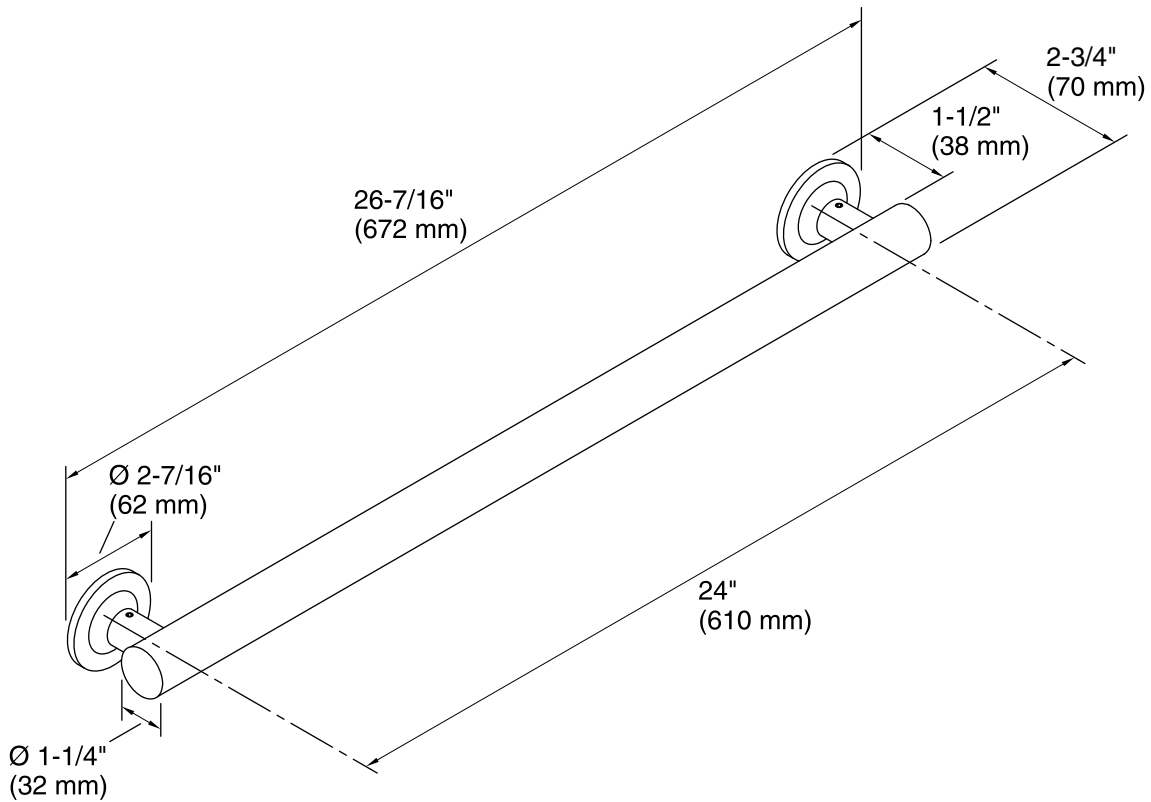

Features

- KOHLER finishes resist corrosion and tarnish.
- 24- inch bar.
- Contemporary styling matches any decor.
- Coordinates with other products in the Purist® collection.
- ADA compliant when installed per ADA guidelines.
- 26-7/16" (672 mm) x 2-3/4" (70 mm) x 2-7/16" (62 mm)

Technical Information

All product dimensions are nominal.

Notes

Measure your actual product for roughing-in details.

WARNING: Risk of personal injury. The wall plates on the grab bar must be mounted to a brace between the wall studs. This will ensure that the weight of the user is adequately supported.