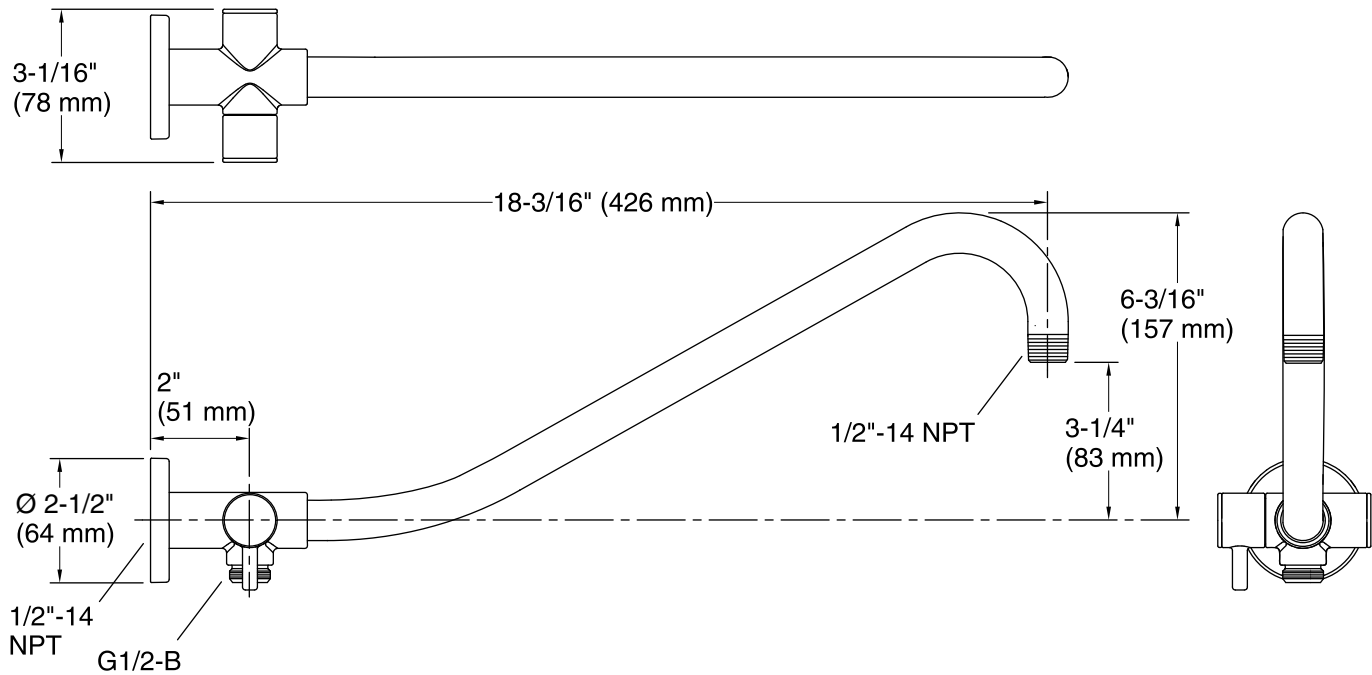

Features

- Diverter switches water between rainhead or handshower, or both on at one time
- 1/2-inch NPT connection
- For use with KOHLER rainheads & handshowers (sold separately)

Material

- Metal construction
- KOHLER finishes resist corrosion and tarnishing

Technical Information

All product dimensions are nominal.

Notes

Install this product according to the installation guide.