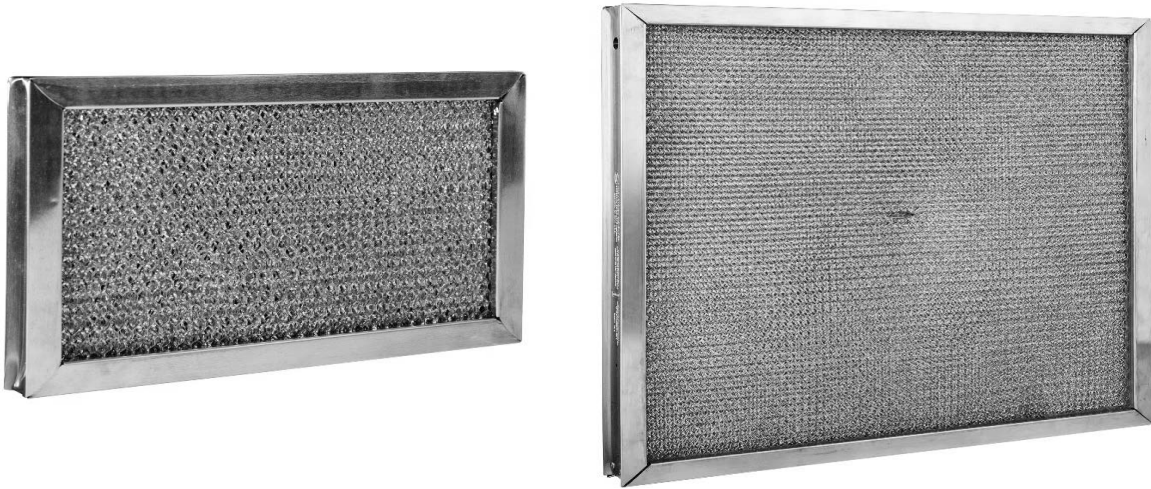

¹ See the following pages where exceptions apply

RP EZ Kleen[®] Air Filters & Mist Eliminators

RP 1" Aluminum EZ Kleen[®] Air Filters & Mist Eliminators

MODEL	DESCRIPTION	SHIPPING WEIGHT	CARTON QUANTITY	MINIMUM ORDER QUANTITY
9801	20"X25"X1" EZ Kleen Cleanable Filter	21 lbs/carton	20	1
9802	20"X20"X1" EZ Kleen Cleanable Filter	18 lbs/carton	20	1
9803	16"X25"X1" EZ Kleen Cleanable Filter	18 lbs/carton	20	1
9804	16"X20"X1" EZ Kleen Cleanable Filter	15 lbs/carton	20	1
9805	15"X20"X1" EZ Kleen Cleanable Filter	15 lbs/carton	20	1
9806	10"X20"X1" EZ Kleen Cleanable Filter	11 lbs/carton	20	1