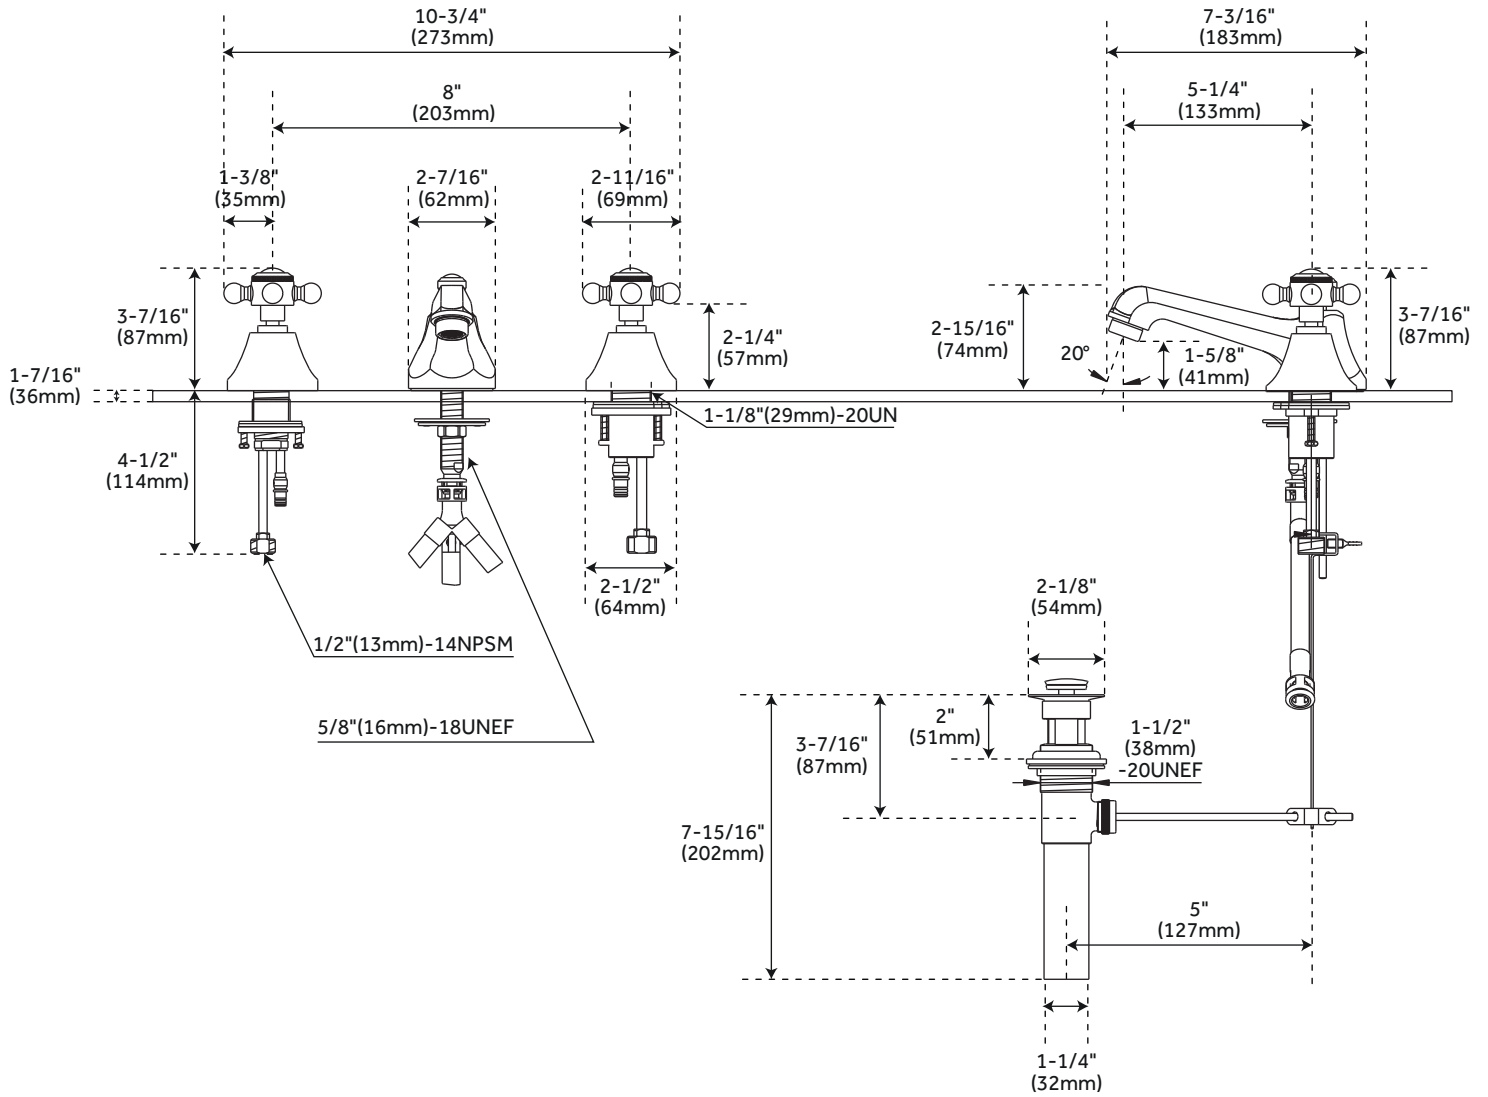

### FEATURES

Design: Modern

Drain is only compatible with sinks that have an overflow.

6" - 16" installation spread.

### FEATURES

Installation Type: Widespread  
 Max. Countertop Thickness: 1-7/16"  
 Faucet Centers: 8"  
 Handle Type: Cross  
 Faucet Material: Brass  
 Length: 10-3/4"  
 Width: 7-3/16"  
 Height: 3-7/16"  
 Height To Spout: 1-5/8"  
 Spout Reach: 5-1/4"  
 Base Plate Diameter: 2-7/16"  
 Handle Length: 1-3/8"  
 Height to Bottom of Handle: 2-1/4"  
 Ceramic Disc Cartridges: Yes  
 Hot and Cold Indicators: Yes  
 IPS: 1/2"  
 Drain Included: Yes  
 Overflow Hole: Yes  
 Fits Drain Hole Size: 1-1/2"  
 Maximum Flow Rate: 1.2 gpm (gallons per minute)