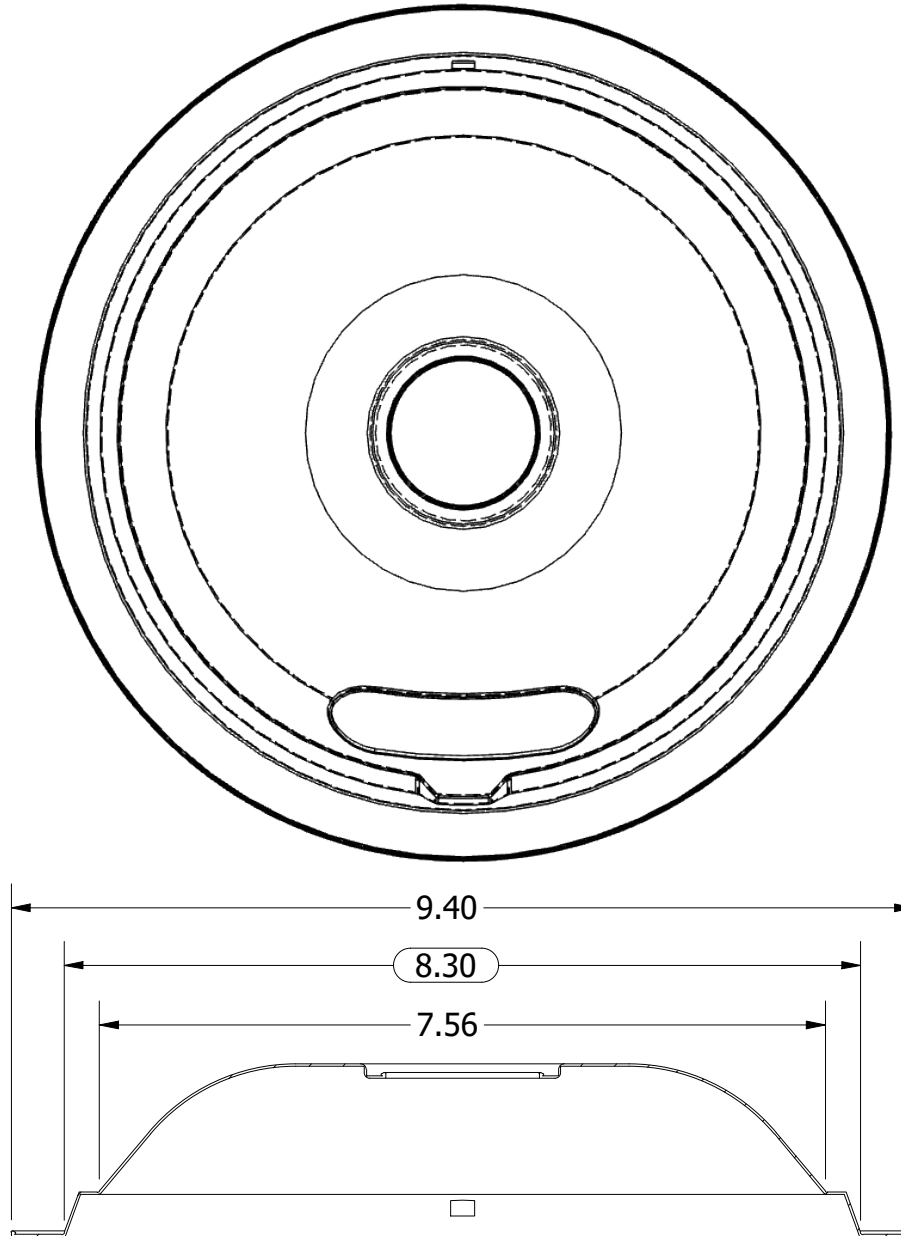

# P3028204

Chrome Bowl

Replaces:

Universal EXCEPT GE,  
316048413, 5303935054,  
08002898, 08004682,  
08005370, 316221201,  
318067018, 3205286, 438,  
5301317238, 5303013588,  
5303205286, 5303210561,  
5303285960, 5304432495,  
5308004682, 5308011441,  
542T008P01, 542T008P02,  
542T013P01, 542T015P01,  
542T017P01, 542T019P01,  
542T021P01, 542T021W01,  
8002898, 8003243, 8012560,  
A1505243, A316221201,  
AH437595, AP00062006,  
AP062006, DP8BN, E062003,  
EA437595, G55556, G55558,  
K001307596, K001317238,  
K005039601, K1300724,  
K1301998, K1307596,  
K1317046, K1317238,  
K5039601, P062003, P062006,  
PS437595, Q000211873,  
Q000212096, Q000215482,  
Q215482, WQ215482.

ALL DIMENSIONS ARE IN INCHES  
8.30 = CRITICAL DIMENSION