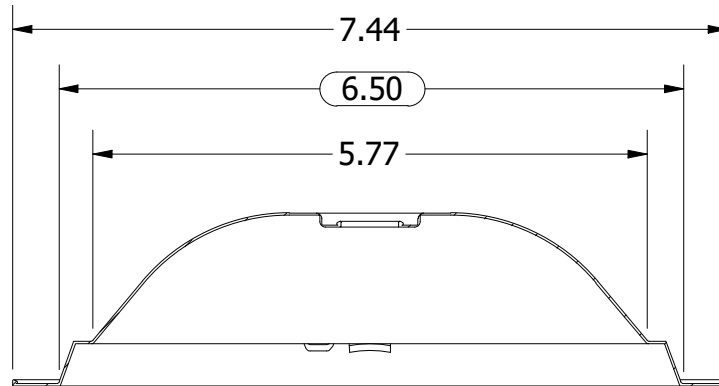

P3040207

Black Porcelain Bowl
Replaces Whirlpool #'s
WPW10290353, W10290353,
0300728, 04100392, 04100527,
059011B, 14202900, 14205730,
14210033, 14222661, 19950012,
300728, 305837B, 308648B,
308648BQ, 308937B, 309113B,
309427B, 3169204A, 3169204P,
59011B, 74002961, 74004068,
7725P022-60, 7725P040-60,
93159247B, 93169204b,
D8576205, D8576206,
W10132138, Y0300728,
Y04100392, Y04100527,
Y059011B.

ALL DIMENSIONS ARE IN INCHES
6.50 = CRITICAL DIMENSION