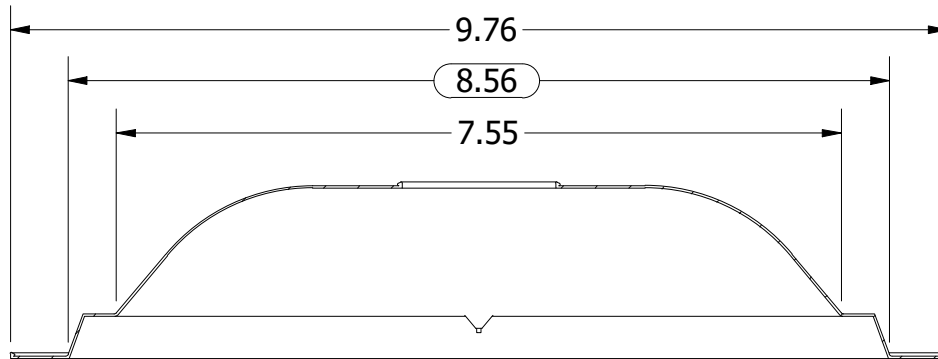

**P3040208**

Black Porcelain Bowl  
Replaces GE #'s  
WB31T10014, WB31M19,  
WB32X5069, WB31M0019

ALL DIMENSIONS ARE IN INCHES  
8.56 = CRITICAL DIMENSION