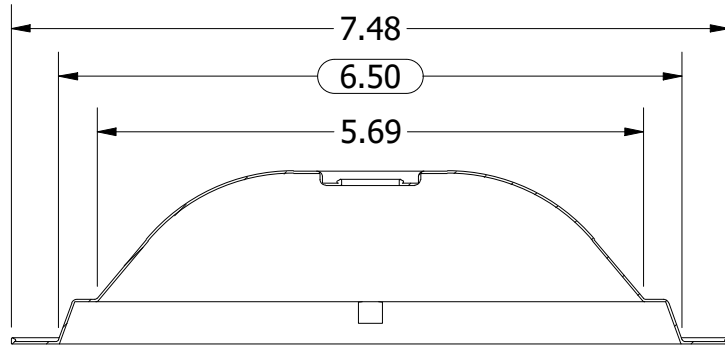

P3040205

Black Porcelain Bowl
Replaces:
Universal 5304430150,
318067051, 318067051

ALL DIMENSIONS ARE IN INCHES
6.50 = CRITICAL DIMENSION