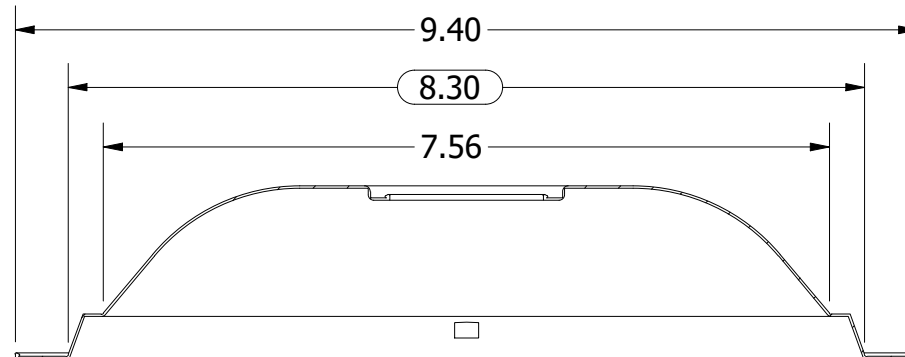

P3040210

Black Porcelain Bowl
Replaces:
Universal 5304430150,
318067051, 318067051

ALL DIMENSIONS ARE IN INCHES
8.30 = CRITICAL DIMENSION